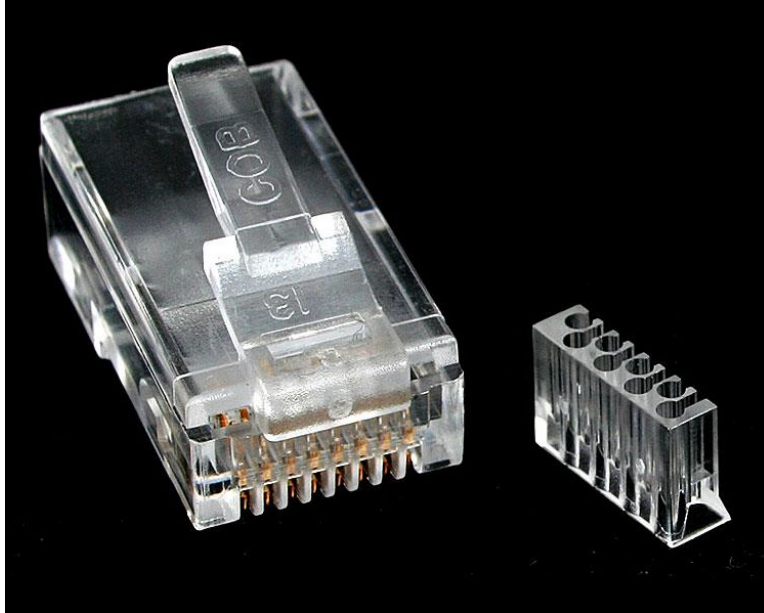

Cat 6 RJ45 Modular Plug for Solid Wire - 50 Pack

Product ID: CRJ45C6SOL50

This Cat 6 RJ45 Modular Plug can be used with Cat 6 bulk cables, allowing you to easily terminate your Cat 6 cable to the exact length required.

Certifications, Reports and Compatibility

Applications

- Used with Cat 6 Bulk cables
- Securely terminates Category 6 Cables

Features

- Allows you to easily terminate your Cat 6 cable to the exact length required
- Designed to fit all Cat 6 Patch Cables

	Warranty	2 Years
Connector(s)	Connector Type(s)	1 - RJ-45 Male
Physical Characteristics	Color	Clear
	Weight of Product	62 g [2.2 oz]
Packaging Information	Package Height	30 mm [1.2 in]
	Package Length	22.5 cm [8.9 in]
	Package Quantity	50
	Package Width	12.5 cm [4.9 in]
	Shipping (Package) Weight	67 g [2.4 oz]
What's in the Box	Included in Package	1 - Cat 6 RJ45 Modular Plug for Solid Wire - 50 Pack