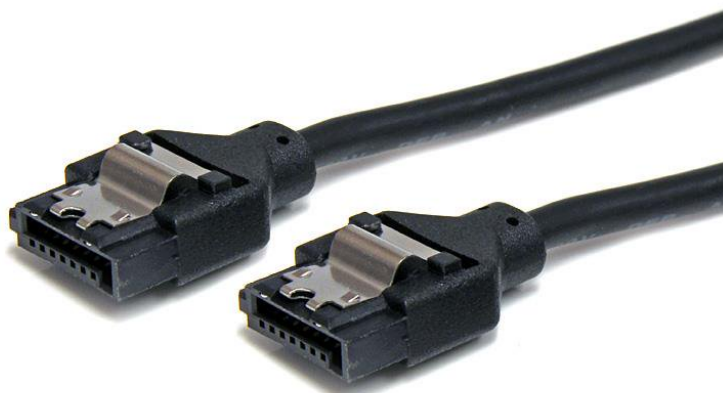

## 18in Latching Round SATA Cable

Product ID: LSATARND18

The LSATARND18 18-inch latching round SATA cable is a high quality SATA 6Gbps cable that features a rounded design to help improve airflow inside a computer or server case by providing less resistance as air passes around the cable, in turn helping to ensure optimal cooling for optimized system performance.

This durable cable also features latching connectors, which lock when connected to a supporting (latchable) SATA port to, ensuring a snug, secured data connection every time to prevent accidental disconnects.

### Features

- Round cable with straight latching connections
- Supports fast data transfer rates of up to 6 Gbps when used with SATA 3.0 compliant drives
- Compliant with SATA 6Gb/s Specifications

	Warranty	Lifetime
<b>Hardware</b>	Cable Jacket Type	PVC
<b>Performance</b>	Type and Rate	SATA III (6 Gbps)
<b>Connector(s)</b>	Connector A	1 - SATA (7 pin, Data) Latching Receptacle
	Connector B	1 - SATA (7 pin, Data) Latching Receptacle
<b>Physical Characteristics</b>	Cable Length	457.2 mm [18 in]
	Color	Black
	Connector Style	Latching
	Product Height	0.8 cm [0.3 in]
	Product Length	457.2 mm [18 in]
	Product Width	14 mm [0.6 in]
	Weight of Product	11 g [0.4 oz]
	Wire Gauge	30 AWG
<b>Packaging Information</b>	Package Height	10 mm [0.4 in]
	Package Length	22.5 cm [8.9 in]
	Package Quantity	1
	Package Width	12.5 cm [4.9 in]
	Shipping (Package) Weight	16 g [0.6 oz]
<b>What's in the Box</b>	Included in Package	1 - 18in Round Latching SATA Cable