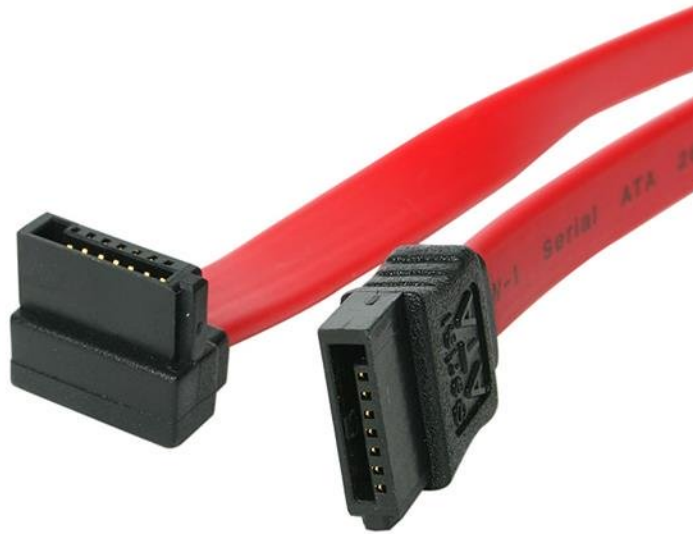

8in SATA to Right Angle SATA Serial ATA Cable

Product ID: SATA8RA1

The SATA8RA1 Right Angle (90-degree) SATA Cable features a standard (straight) SATA receptacle as well as a right-angled SATA receptacle, providing a simple 8-inch connection to a Serial ATA drive, with full SATA 3.0 bandwidth support of up to 6Gbps when used with SATA 3.0 compliant drives.

The right-angled SATA connection enables you to plug in your Serial ATA hard drive in hard to reach areas or tight spaces, while the low profile and flexible design of the cable improves airflow and reduces clutter in your computer case, helping to keep the case clean and cool.

Features

- 1x SATA connector
- 1x Right-angled/90-degree SATA connector
- Supports full SATA 3.0 6Gbps bandwidth
- Compatible with both 3.5" and 2.5" SATA hard drives
- Provides 8" in cable length

Hardware	Warranty	Lifetime
	Cable Jacket Type	PVC - Polyvinyl Chloride
	Cable Shield Type	Aluminum-Mylar Foil with Braid
	Number of Conductors	7
Performance	Type and Rate	SATA III (6 Gbps)
Connector(s)	Connector A	1 - SATA (7 pin, Data) Receptacle
	Connector B	1 - SATA (7 pin, Data) Receptacle
Physical Characteristics	Cable Length	203.2 mm [8 in]
	Color	Red
	Connector Style	Straight to Right Angle
	Product Height	1.5 cm [0.6 in]
	Product Length	203.2 mm [8 in]
	Product Width	15 mm [0.6 in]
	Weight of Product	7 g [0.2 oz]
	Wire Gauge	26 AWG
Packaging Information	Package Height	15 mm [0.6 in]
	Package Length	22.5 cm [8.9 in]
	Package Quantity	1
	Package Width	12.5 cm [4.9 in]
	Shipping (Package) Weight	12 g [0.4 oz]
What's in the Box	Included in Package	1 - 8in SATA to Right Angle SATA Serial ATA Cable