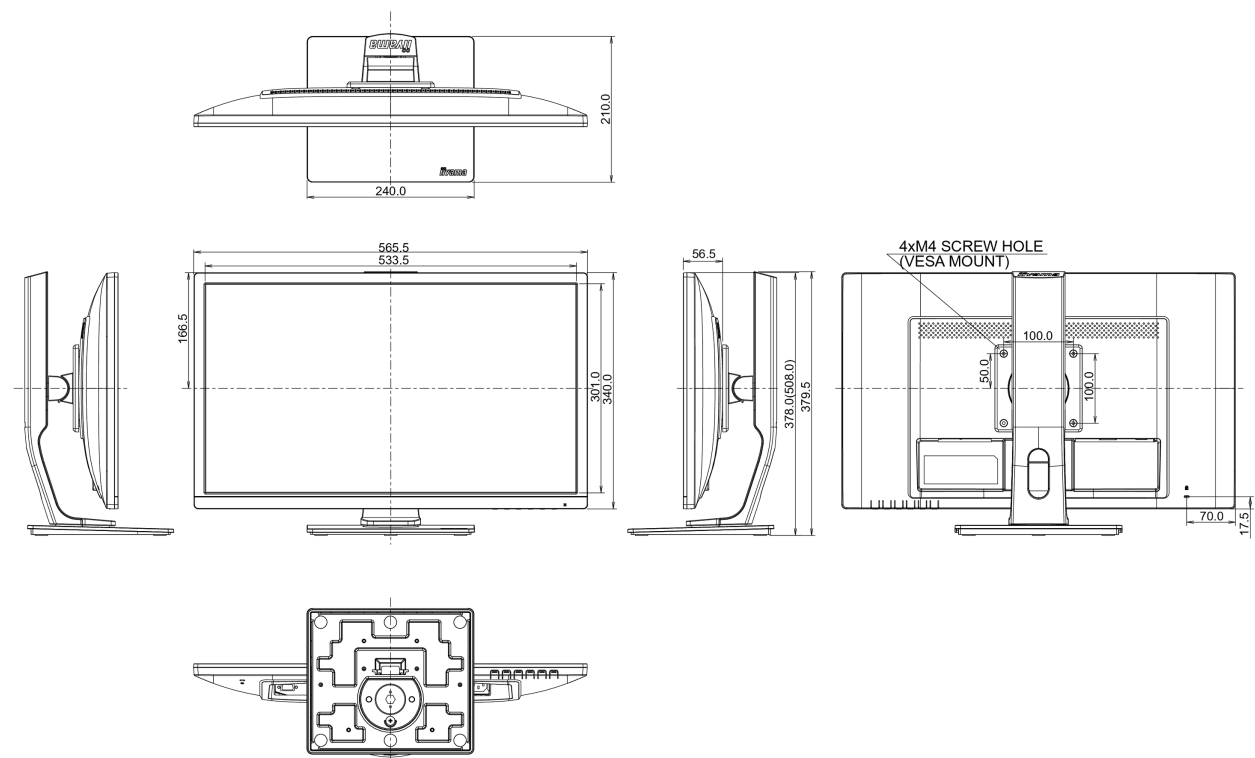

Other

quick start guide, safety guide

06 POWER MANAGEMENT

Power supply unit

internal

Power supply

AC 100 - 240V, 50/60Hz

Power usage

24W typical, 0.5W stand by, 0.5W off mode

07 SUSTAINABILITY

Regulations

TCO, CE, TÜV-GS, VCCI-B, PSE, RoHS support, Energy Star , WEEE, EPEAT, CU

Energy efficiency class

A

Other

REACH SVHC above 0.1%: Lead

08 DIMENSIONS / WEIGHT

Product dimensions W x H x D

565.5 x 378 (516.5) x 210mm

Weight (without box)

5.1kg

EAN code

4948570116560

10 EU ENERGY EFFICIENCY LABEL

Manufacturer

iiyama

Model

ProLite B2482HS-B1

Energy efficiency class

A

Visible screen diagonal

61cm; 24"; (24" segment)

ON mode power consumption

24.9W