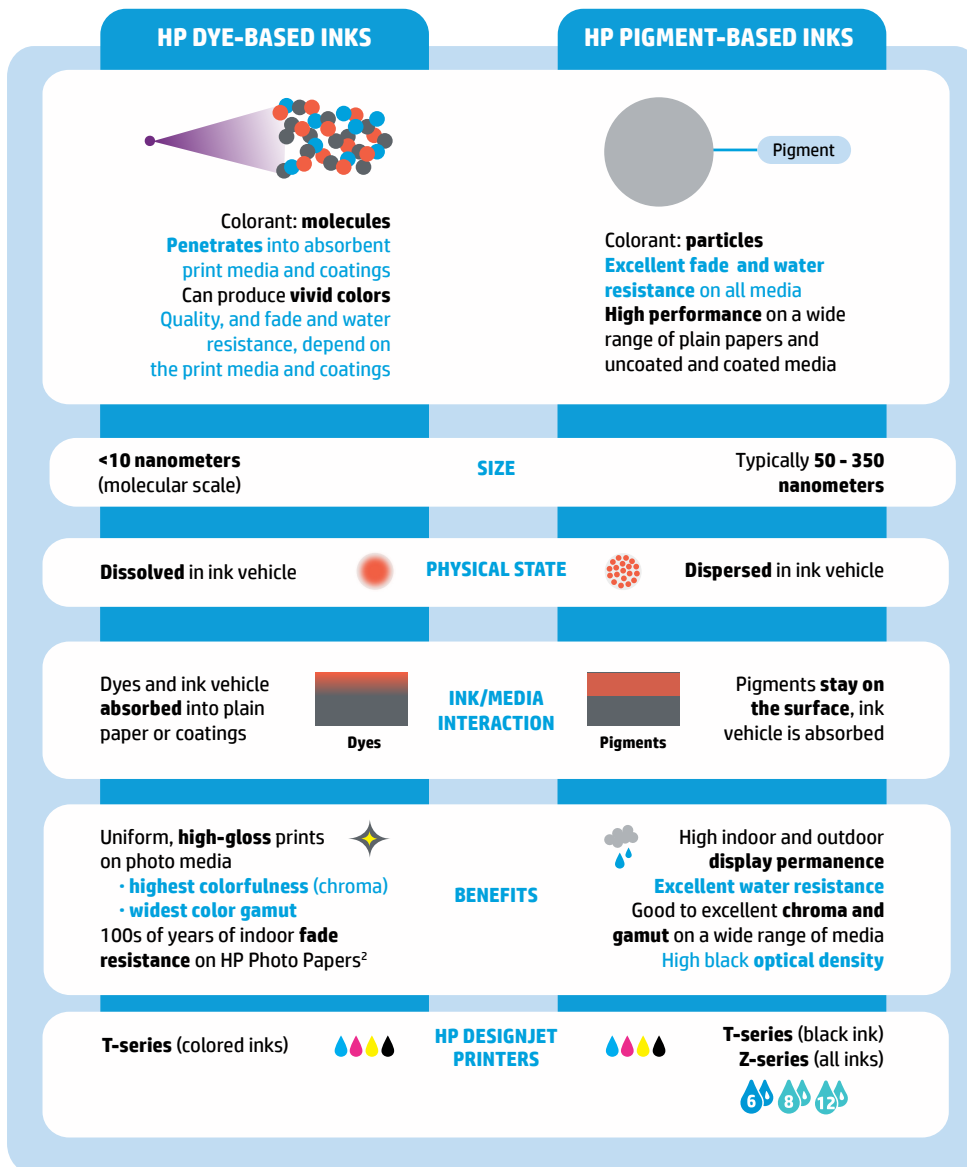

Precision printing

HP DesignJet printing solutions, using Original HP inks and printheads, are designed and engineered together to provide uncompromising image quality, consistency, performance, durability, and value—with every print.

Original HP Inks for HP DesignJet T- and Z-series Printers include both water-based dye and pigment-based inks

Outstanding speed⁴⁹

HP Double Swath Technology

HP Double Swath Technology provides breakthrough speed and performance. The HP DesignJet Z6200 and the HP DesignJet Z6800 Photo Production Printers include two sets of four HP 771 DesignJet Printheads, and the HP DesignJet Z6600 Production Printer includes two sets of three HP 771 and HP 773 DesignJet Printheads creating a wide print swath—up to 1.67-inches (42.5 mm)—and a high firing frequency to deliver prints with amazing speed. Eight bi-color printheads for the HP DesignJet Z6200 Photo Production Printer and the HP DesignJet Z6800 Photo Production Printer and six bi-color printheads for the HP DesignJet Z6600 Production Printer feature 1,056 nozzles per color, 1,200 nozzles per inch, and small drop volumes for top photo quality.

HP Optical Media Advance Sensor (OMAS)

The HP Optical Media Advance Sensor (OMAS) allow you to print at top speeds and still get great output results. This breakthrough technology improves paper-advance control and accuracy, so the printer can print at higher speeds across multiple environmental conditions without impairing image quality.