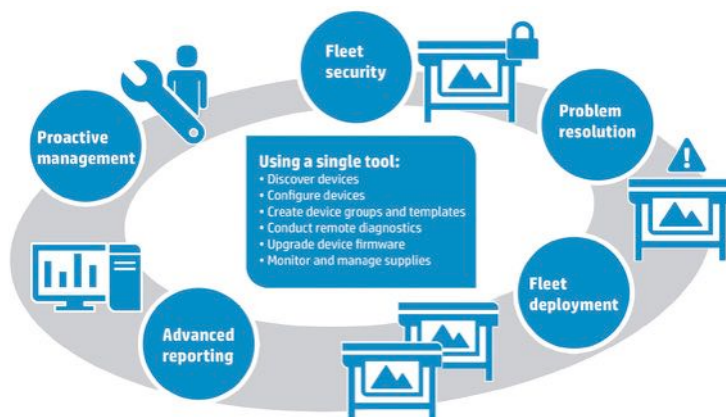

From deployment through to reporting, HP Web Jetadmin simplifies printer and fleet management with a single tool.