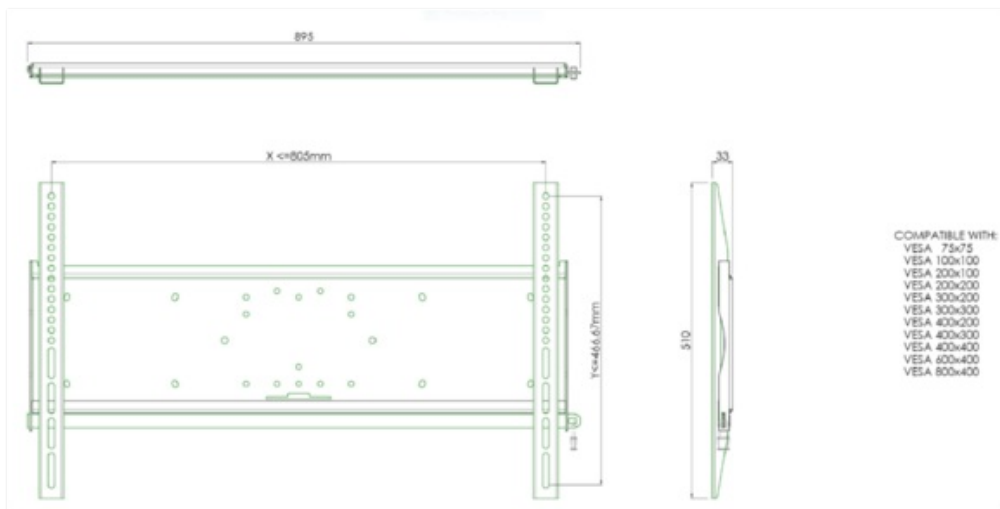

1. SPECIAL FEATURES

COMPATIBLE WITH

TF5537MSC-B1AG, TF5537MSC-B2AG, TF5537MSC-W2AG, TH6567MIS-B1AG

All trademarks and registered trademarks acknowledged. E & O E. Specification subject to change without notice. All LCD's comply with ISO-9241-307:2008 in connection with pixel defects.

© IIYAMA CORPORATION ( ). ALL RIGHTS RESERVED.