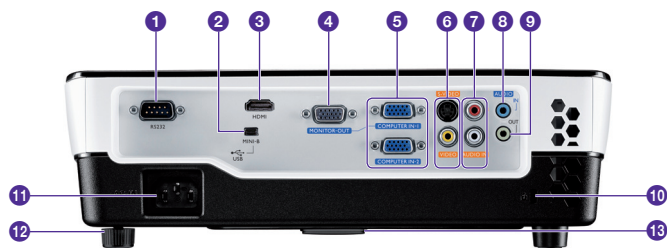

## Dimension

## Input and Output Terminals

- 1 RS232 control port
- 2 USB port
- 3 HDMI-input port
- 4 RGB signal output jack
- 5 RGB (PC)/Component Video (YPbPr/YCbCr) signal input jack
- 6 S-Video input jack
- 7 Audio (L/R) input jacks
- 8 Audio input jack
- 9 Audio output jack
- 10 Kensington anti-theft lock slot
- 11 AC power jack
- 12 Rear adjuster foot
- 13 Ceiling mount holes