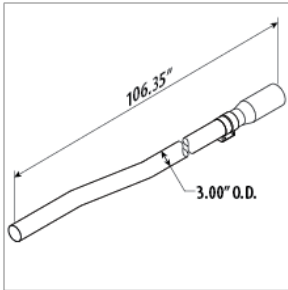

01622539
PIPE ASSY,FRT AXLE CLEARANCE,216-237WB TCFE