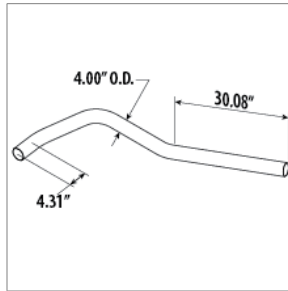

01537844
TAILPIPE, EXHAUST, LH SIDE EXHAUST TCFC