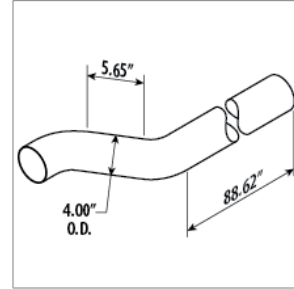

01493675
TAILPIPE, THRU BUMPER, 4.00 OD, 83.13 TCFC