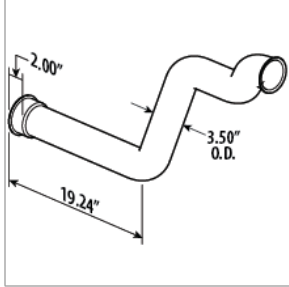

00108139

PIPE,EXHAUST,TURBO PIPE TO MFLR,CUMNS BBCV