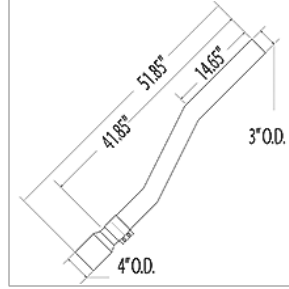

01622471
PIPE ASSY,FRT AXLE CLEARANCE,132WB TCFE