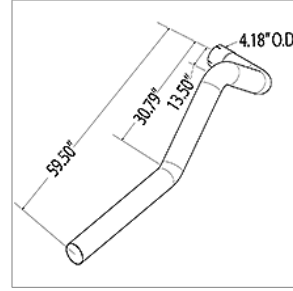

00118826
TAILPIPE, EXH, DSL, 159WB, 1611, RH B2GM

10019890
TAILPIPE, EXH, LH SIDE, FORD

10011477
TAILPIPE, EXH, LH SIDE, ISB10, BBCV

00079076
TAILPIPE, EXH, LH, 5 IN, C7, 90 DEG TURN DOWN

00126424
TAILPIPE, EXH, TURN DOWN D3FE