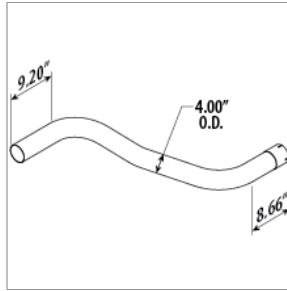

01864677
PIPE,EXHAUST,TAIL,RR TCFC