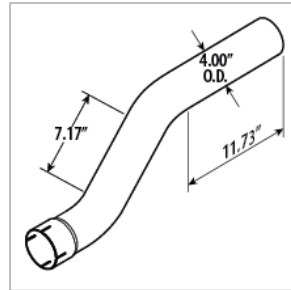

10019618
PIPE,EXHAUST,MUFFLER TRANSITION,FORD,CV

Related Items:
Special Band Clamp: 10033232
Wide Band Clamp: 01005560

01469931
PIPE,EXHAUST,OVER AXLE CROSSOVER

00119870
PIPE,EXHAUST,PROPANE,REAR BBCV

01477538
PIPE,EXHAUST,RR AX CLER,FRT TCFC