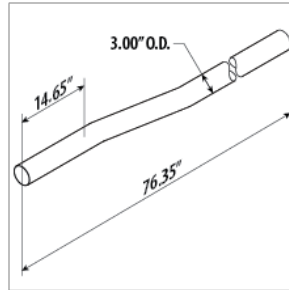

01622505
PIPE,EXH,FRT AXLE CLEARANCE,195WB TCFE