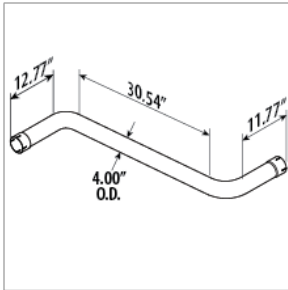

01469931
PIPE,EXHAUST,OVER AXLE CROSSOVER