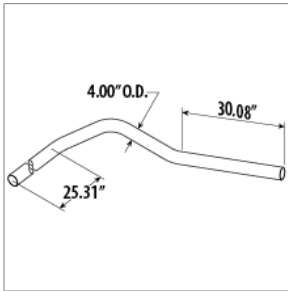

01535665
TAILPIPE, EXHAUST, LH SIDE EXH, 237 WB TCFC