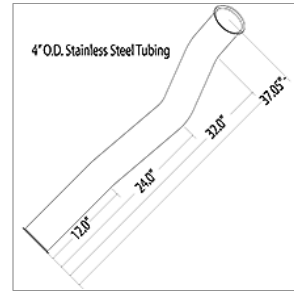

10000698
PIPE,EXHAUST,ENGINE TO DPF,CAT C7,CV