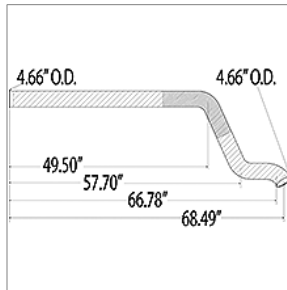

00085298
PIPE,EXHAUST,RR AXLE CLEAR,HEND SUSP BBCV

01864677
PIPE,EXHAUST,TAIL,RR TCFC

01375609
PIPE,EXHAUST,TRANSITION,3 ID TO 4 OD TCFC

01460716
PIPE,EXHAUST,TRANSITION,3 ID TO 4 OD TCFC

10023529
PIPE,EXHAUST,TURBO TO DPF,ISB10 BBCV