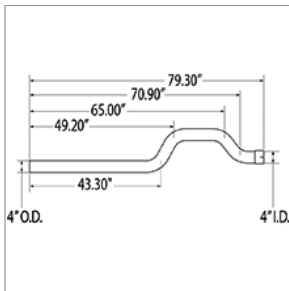

00103528
TUBE, EXHAUST, LOWER, LONG WB, ISB02 FE

00120286
TUBE, STL, RD, 4.00 X 3.87 X .065 X 10FT HR ALUM EXH

Exhaust | Pipes | Flex

00118999
CONNECTOR, EXHAUST, FLEXIBLE, 2 1_2 INCH

00109851
CONNECTOR, EXHAUST, FLEXIBLE, ISC07 RE