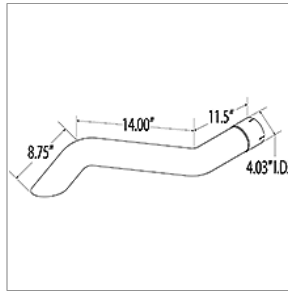

00118826
TAILPIPE, EXH, DSL, 159WB, 1611, RH B2GM

10019890
TAILPIPE, EXH, LH SIDE, FORD

10011477
TAILPIPE, EXH, LH SIDE, ISB10, BBCV

00079076
TAILPIPE, EXH, LH, 5 IN, C7, 90 DEG TURN DOWN

00126424
TAILPIPE, EXH, TURN DOWN D3FE