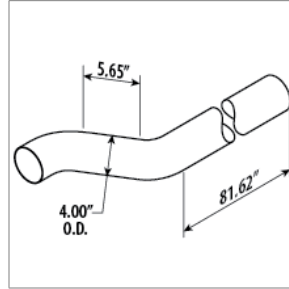

00117094
TAILPIPE,EXHAUST,TURNDOWN,UDR BMPR,CAT,A3RE

00065004
TAILPIPE,EXHAUST,TURNED DOWN A3RE

01493394
TAILPIPE,THRU BUMPER,4.00 OD,55.13 TCFC

01493402
TAILPIPE, THRU BUMPER, 4.00 OD, 62.13 TCFC

01493667
TAILPIPE, THRU BUMPER, 4.00 OD, 76.13 TCFC