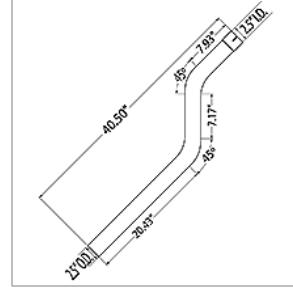

00118826
TAILPIPE, EXH, DSL, 159WB, 1611, RH B2GM

10019890
TAILPIPE, EXH, LH SIDE, FORD

10011477
TAILPIPE, EXH, LH SIDE, ISB10, BBCV

00079076
TAILPIPE, EXH, LH, 5 IN, C7, 90 DEG TURN DOWN

00126424
TAILPIPE, EXH, TURN DOWN D3FE