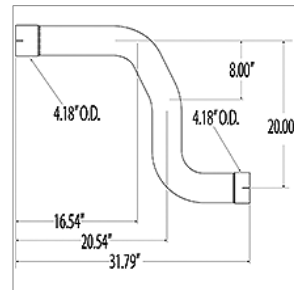

10011487
PIPE,EXHAUST,FWD CROSSOVER,4.00 OD