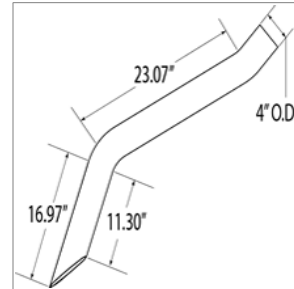

00109439
TAILPIPE,EXHAUST,THRU BUMPER,LH,ISB07 A3RE