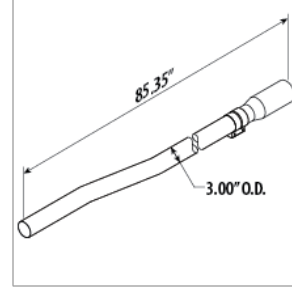

01622513
PIPE ASSY,FRT AXLE CLEARANCE,195WB TCFE