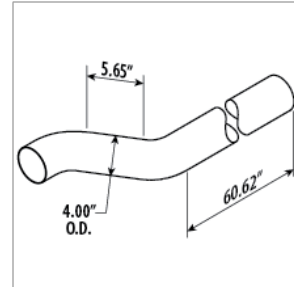

01493394
TAILPIPE,THRU BUMPER,4.00 OD,55.13 TCFC