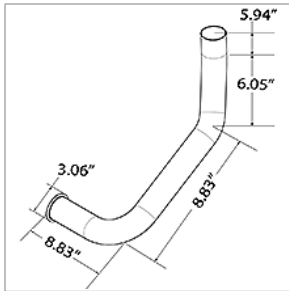

10000700
TUBE, EXHAUST, CGI, ENGINE TO DPF, CAT C7, RE