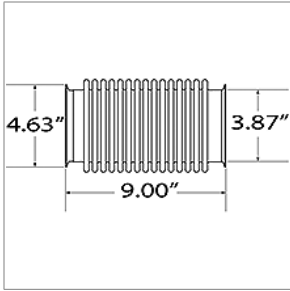

00112076
PIPE,EXHAUST,FLEX,MICROFLEX MF-038846