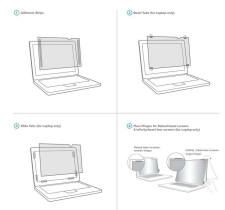

Reduced Glare, Even in Bright Rooms

Four Easy Installation Options

Under bezel tabs: attach directly to a privacy screen and slide under the laptop bezel for a clean look.

Slide tabs: attach to the side of a laptop's LCD frame to hold the privacy screen in place.

Long adhesive strips: stick on to the LCD screen for a firm, fixed hold.