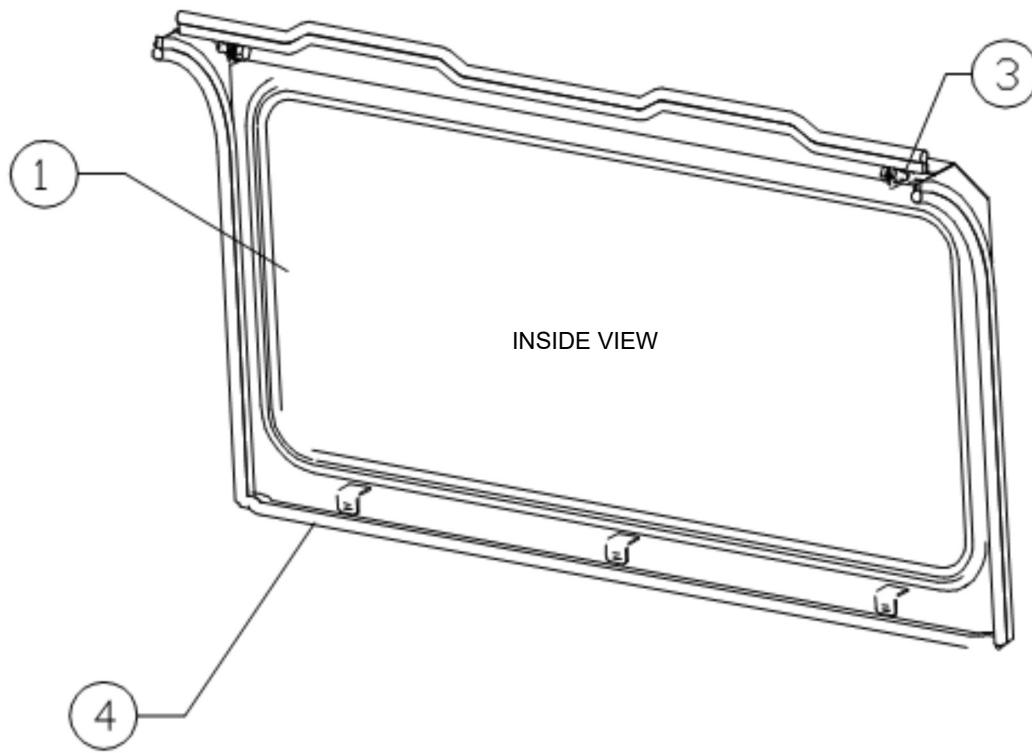

77700-11822 RTV 520 REAR PANEL KIT

PARTS LIST

ITEM #:	PART NUMBER:	CODE NUMBER:	QTY/KIT:	DESCRIPTION:
1	77700-01047	IA-KB5RPWR	1	REAR WINDOW (INCLUDES 128" MOUNTING RUBBER)
2	77700-11992	8SV-SM-K520RPLM	1	REAR PANEL LOWER MOUNT
3	77700-01033	9DL01D-H	1	STRIKER PIN (SET OF 8)
4	77700-01048	9PRO2	1	5/8" BULB RUBBER (170")
5	77700-12000	9SV-KU520RP-HWK	1	REAR PANEL HARDWARE KIT
6	77700-11999	9SV-IM-KUB520	1	RTV 520 CAB INSTALLATION INSTRUCTIONS

RUBBER TYPES: