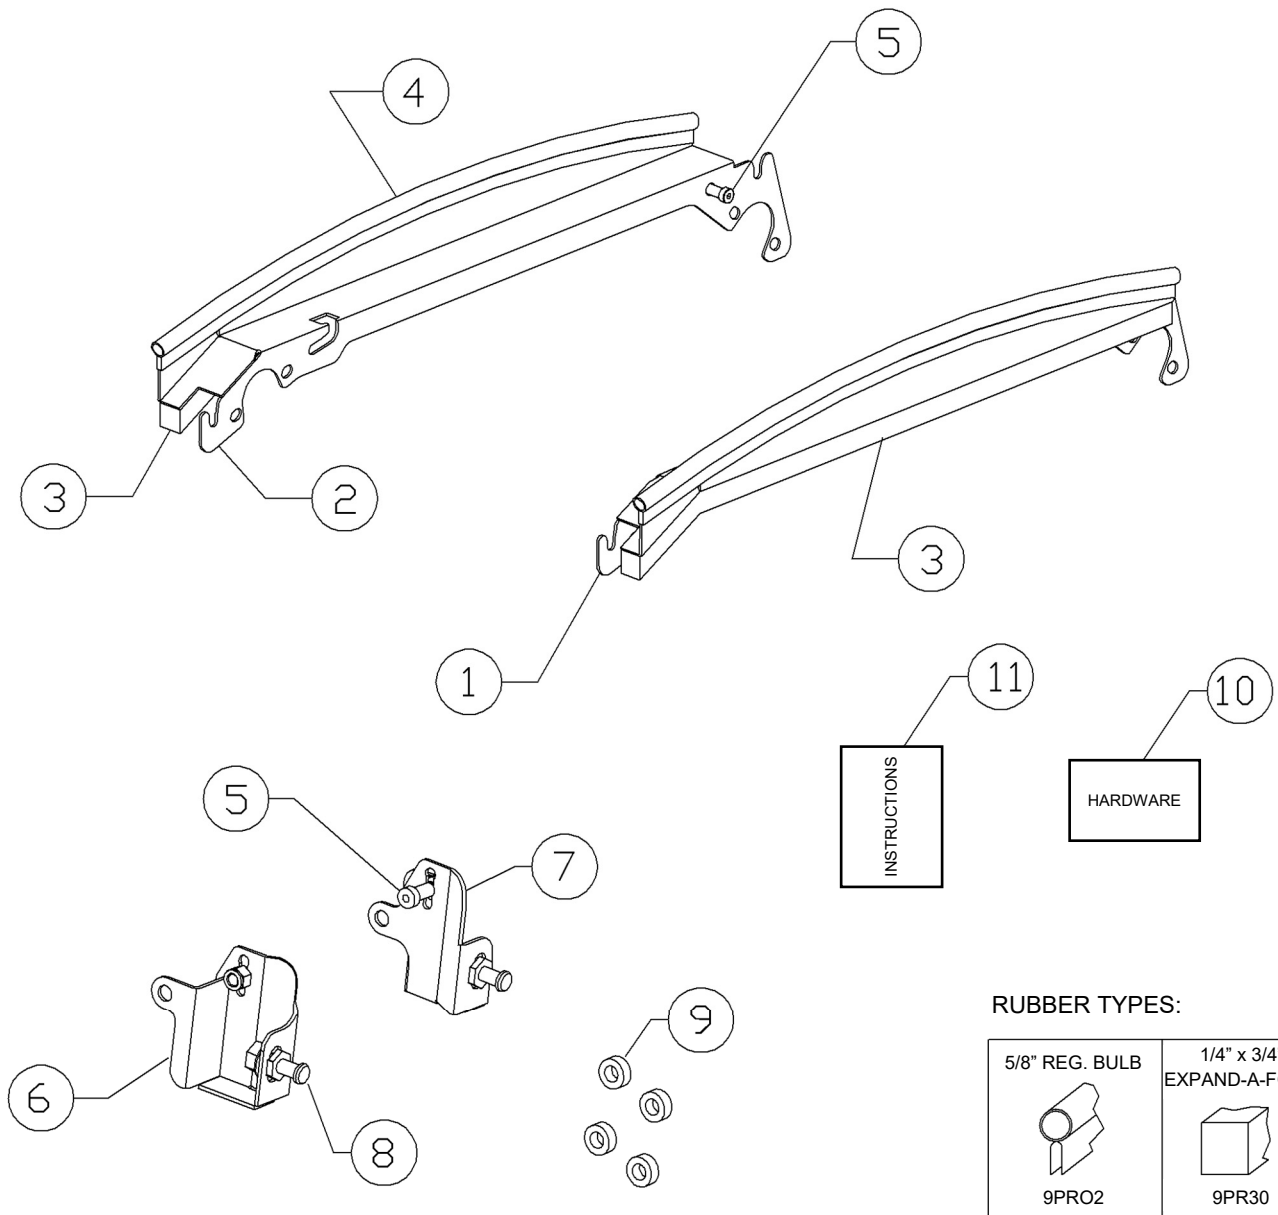

Estimated assembly time for entire cab: 1.5 hours (excluding any accessories)

77700-V4310A RTV 520 MOUNT KIT

PARTS LIST

ITEM #:	PART NUMBER:	CODE NUMBER:	QTY/KIT:	DESCRIPTION:
1	77700-01054	SM-KB5RUM-L	1	ROPS UPPER MOUNT LEFT
2	77700-01055	SM-KB5RUM-R	1	ROPS UPPER MOUNT RIGHT
3	77700-01056	9PR30	1	EXPAND-A-FOAM (29")
4	77700-01048	9PRO2	1	5/8" BULB RUBBER (170")
5	77700-01022	9DLSN	1	LATCH PIN (SET OF 5)
6	77700-01057	WA-KB5FM1-L	1	FRONT MOUNT LEFT
7	77700-01058	WA-KB5RM1-R	1	FRONT MOUNT RIGHT
8	77700-01033	9DL01D-H	1	STRIKER PIN (SET OF 8)
9	77700-01059	T-KB5BUSH	4	BUSHING
10	77700-01049	KU500MK-HWK	1	MOUNT KIT HARDWARE BAG
11	77700-11999	9SV-IM-KUB520	1	RTV 520 CAB INSTALLATION INSTRUCTIONS

77700-V4368 RTV 520 WINDSHIELD KIT

PARTS LIST

ITEM #:	PART NUMBER:	CODE NUMBER:	QTY/KIT:	DESCRIPTION:
1	77700-01046	KB5-03, KB5-04	1	WINDSHIELD FRAME BASE WITH COWL (STEEL)
2	77700-01048	9PRO2	1	5/8" BULB RUBBER (170") (TOP)
3	77700-03683	9PR19	1	1" BULB RUBBER (60") (COWL)
4	77700-01033	9DL01D-H	1	STRIKER PIN (SET OF 8)
5	77700-01021	9RFL	1	LATCHES (SET OF 2)
6	70000-01041	9PR17	1	SIDEBULB (180") (ALONG SIDES)
7	77700-01044	9GS02	1	GAS SPRING (SET OF 2)
8	77700-01043	KUB550-PP	1	SPRING PIN (SET OF 2)
9	77700-01041	9PHWS	2	WINDSHIELD HINGE WITH SPACER BLOCK
10	77700-01045	KB5-WSS	1	WINDSHIELD STIFFENER (STEEL ONLY WITH FOAM GASKET TAPE)
11	77700-01042	PCQ-WS2945	1	WINDSHIELD WITH RUBBER GASKET
12	77700-01040	9WL02S	1	TWIST STYLE LATCH (INCLUDES LEFT AND RIGHT SIDES)
13	77700-01060	CUR192	4	DECAL: WARNING: PINCH POINT
14	77700-01061	CUR193	1	DECAL: PULL PINS TO OPEN COWL
15	77700-01052	KU500WS-HWK	1	HARDWARE KIT (NEW SCREWS AND WASHERS FOR WINDSHIELD)