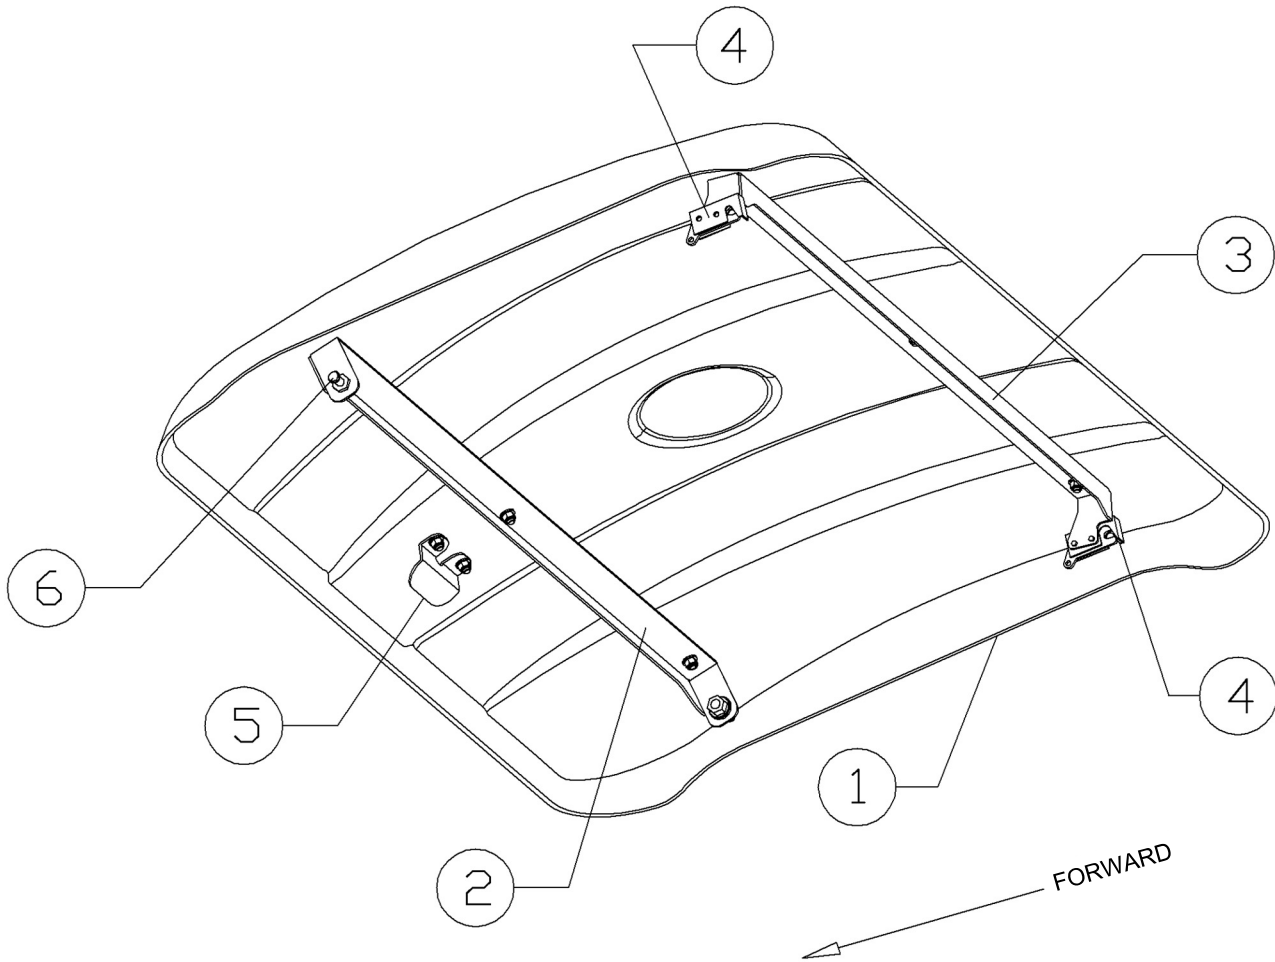

77700-V4312 RTV 520 ROOF KIT

PARTS LIST

ITEM #:	PART NUMBER:	CODE NUMBER:	QTY/KIT:	DESCRIPTION:
1	77700-01020	RTV400-1	1	ROOF
2	77700-01023	SM-KB5RFFMNT	1	ROOF MOUNT FRONT
3	77700-01024	SM-KB5RFRMNT	1	ROOF MOUNT REAR
4	77700-01021	9RFL	1	LATCHES (SET OF 2)
5	77700-01064	SM-KB5RFFTAB	1	FRONT ROOF TAB
6	77700-01033	9DL01D-H	1	STRIKER PIN (SET OF 8)
7	77700-11999	9SV-IM-KUB520	1	RTV 520 CAB INSTALLATION INSTRUCTIONS

UNDERSIDE VIEW OF ROOF ASSEMBLY