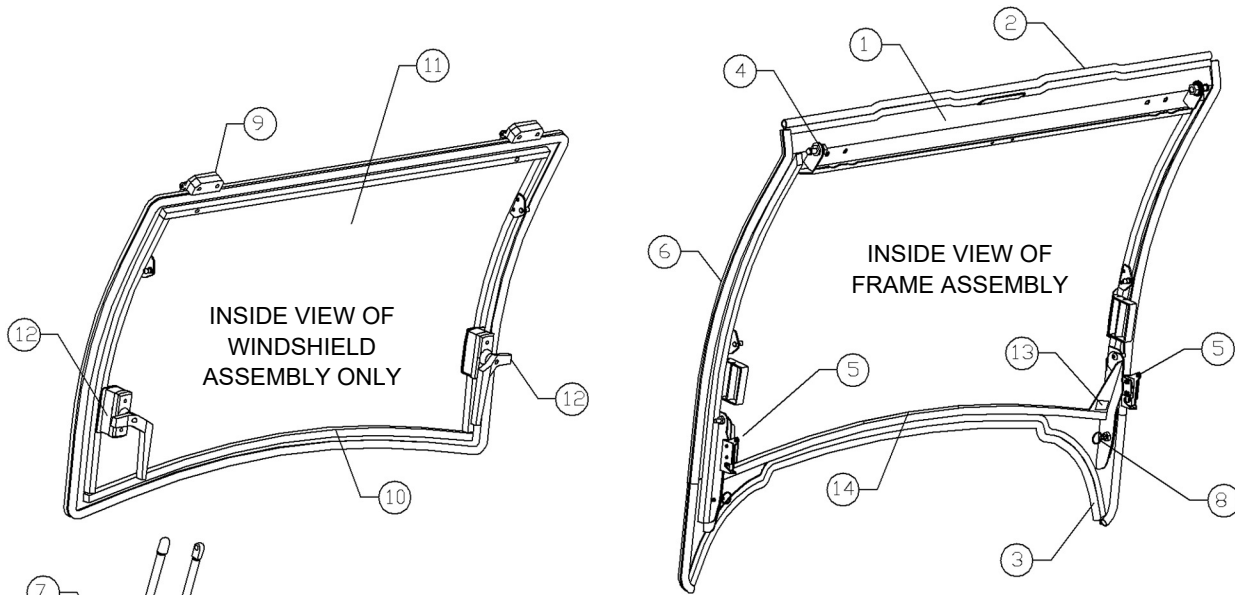

77700-V4368 RTV 520 WINDSHIELD KIT

PARTS LIST

ITEM #:	PART NUMBER:	CODE NUMBER:	QTY/KIT:	DESCRIPTION:
1	77700-01046	KB5-03, KB5-04	1	WINDSHIELD FRAME BASE WITH COWL (STEEL)
2	77700-01048	9PRO2	1	5/8" BULB RUBBER (170") (TOP)
3	77700-03683	9PR19	1	1" BULB RUBBER (60") (COWL)
4	77700-01033	9DL01D-H	1	STRIKER PIN (SET OF 8)
5	77700-01021	9RFL	1	LATCHES (SET OF 2)
6	70000-01041	9PR17	1	SIDEBULB (180") (ALONG SIDES)
7	77700-01044	9GS02	1	GAS SPRING (SET OF 2)
8	77700-01043	KUB550-PP	1	SPRING PIN (SET OF 2)
9	77700-01041	9PHWS	2	WINDSHIELD HINGE WITH SPACER BLOCK
10	77700-01045	KB5-WSS	1	WINDSHIELD STIFFENER (STEEL ONLY WITH FOAM GASKET TAPE)
11	77700-01042	PCQ-WS2945	1	WINDSHIELD WITH RUBBER GASKET
12	77700-01040	9WL02S	1	TWIST STYLE LATCH (INCLUDES LEFT AND RIGHT SIDES)
13	77700-01060	CUR192	4	DECAL: WARNING: PINCH POINT
14	77700-01061	CUR193	1	DECAL: PULL PINS TO OPEN COWL
15	77700-01052	KU500WS-HWK	1	HARDWARE KIT (NEW SCREWS AND WASHERS FOR WINDSHIELD)

NOTE: WINDSHIELD IS SHOWN AS SEPARATE PARTS FOR ILLUSTRATION PURPOSES ONLY. WINDSHIELD IS SHIPPED AS A SINGLE ASSEMBLY.

*HARDWARE ONLY REQUIRED WHEN REPLACING CLEAR WINDSHIELD

RUBBER TYPES:

1" RND BULB	5/8" SIDE BULB	1/16" x 1/2" FOAM TAPE	5/8" REG. BULB
9PR19	9PR17	9YR-DT	9PRO2