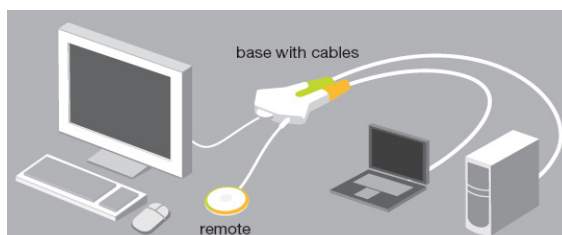

Belkin Part Number	Product Name	"Customer" Part Number	Platform	No. of Ports	Cables Inc.	Audio	Port Switching	Resolution	Password Protected	Remote Access (WAN/LAN)
Desktop Solutions										
Switch2										
F1DF102Pea	Switch2 PS/2		PS/2	2	Yes	No	Wired Switch	2048x1536	No	No
F1DF102Uea	Switch2 USB		USB	2	Yes	No	Wired Switch	2048x1536	No	No
F1DG102Pea	Switch2 PS/2 & Audio		PS/2	2	Yes	Yes	Wired Switch	2048x1536	No	No
F1DG102Uea	Switch2 USB & Audio		USB	2	Yes	Yes	Wired Switch	2048x1536	No	No
F1DG102Dea	Switch2 DVI		USB	2	Yes	Yes	Wired Switch	2048x1536	No	No
F1DG102Wea	Switch2 Wireless		USB	2	Yes	Yes	Wireless Remote	2048x1536	No	No
CA-Series										
F1DK102Pea	2-Port Switch PS/2		PS/2	2	Yes	No	Hot Key	2048x1536	No	No
F1DK102Uea	2-Port Switch USB		USB	2	Yes	No	Hot Key	2048x1536	No	No
F1DL102Pea	2-Port Switch PS/2 & Audio		PS/2	2	Yes	Yes	Hot Key	2048x1536	No	No
F1DL102Uea	2-Port Switch USB & Audio		USB	2	Yes	Yes	Hot Key	2048x1536	No	No
F1DJ104PeaB	4-Port Switch ps/2		PS/2	4	Yes	No	Hot Key	1920x1440	No	No
Soho Solutions										
E-Series										
F1DB102P2ea	E-Series 2-Port		PS/2	2	No	No	Hot Key	2048x1536	No	No
F1DB102P2eaB	E-Series 2-Port Bundle		PS/2	2	Yes	No	Hot Key	2048x1536	No	No
F1DB104P2ea	E-Series 4-Port		PS/2	4	No	No	Hot Key	2048x1536	No	No
F1DB104P2eaB	E-Series 4-Port Bundle		PS/2	4	Yes	No	Hot Key	2048x1536	No	No
Soho Series										
F1DS102Lea	2-Port Soho Bundle: USB - Cables Inc.		USB	2	Yes	Yes	Hot Key	2048x1536	No	No
F1DS104Lea	4 Port Soho Bundle: USB - Cables Inc.		USB	4	Yes	Yes	Hot Key	2048x1536	No	No
F1DS102Jea	2-Port Soho Bundle: Twin - Cables Inc.		PS/2 & USB	2	Yes	Yes	Hot Key	2048x1536	No	No
F1DS104Jea	4-Port Soho Bundle: Twin - Cables Inc.		PS/2 & USB	4	Yes	Yes	Hot Key	2048x1536	No	No
F1DD102Lea	2-Port Soho Bundle: DVI - Cables Inc.		USB	2	Yes	Yes	Hot Key	2048x1536	No	No
F1DD104Lea	4-Port Soho Bundle: DVI - Cables Inc.		USB	4	Yes	Yes	Hot Key	2048x1536	No	No
F1DH102Uea	2-Port Soho Bundle: Dual Head		USB	2	No	Yes	Hot Key	2048x1536	No	No
F1DH104Uea	4-Port Soho Bundle: Dual Head		USB	4	No	Yes	Hot Key	2048x1536	No	No
Secure KVM										
F1DN102Uea	OmniView® Secure 2-Port KVM Switch		USB	2	No	No	Yes	1920x1440	No	No
F1DN104Uea	OmniView® Secure 4-Port KVM Switch		USB	4	No	No	Yes	1920x1440	No	No
F1DN108Uea	OmniView® Secure 8-Port KVM Switch		USB	8	No	No	Yes	1920x1440	No	No

Upgrading to a new PC - Keep all of your old applications on your old PC, without reinstalling them on your new PC

Storage - Use your old PC to hold pictures, music, documents, videos and backups

Mac/PC - Use two different systems with your favourite keyboard, monitor and mouse

Mobility - Use your notebook with your home or office keyboard, monitor and mouse