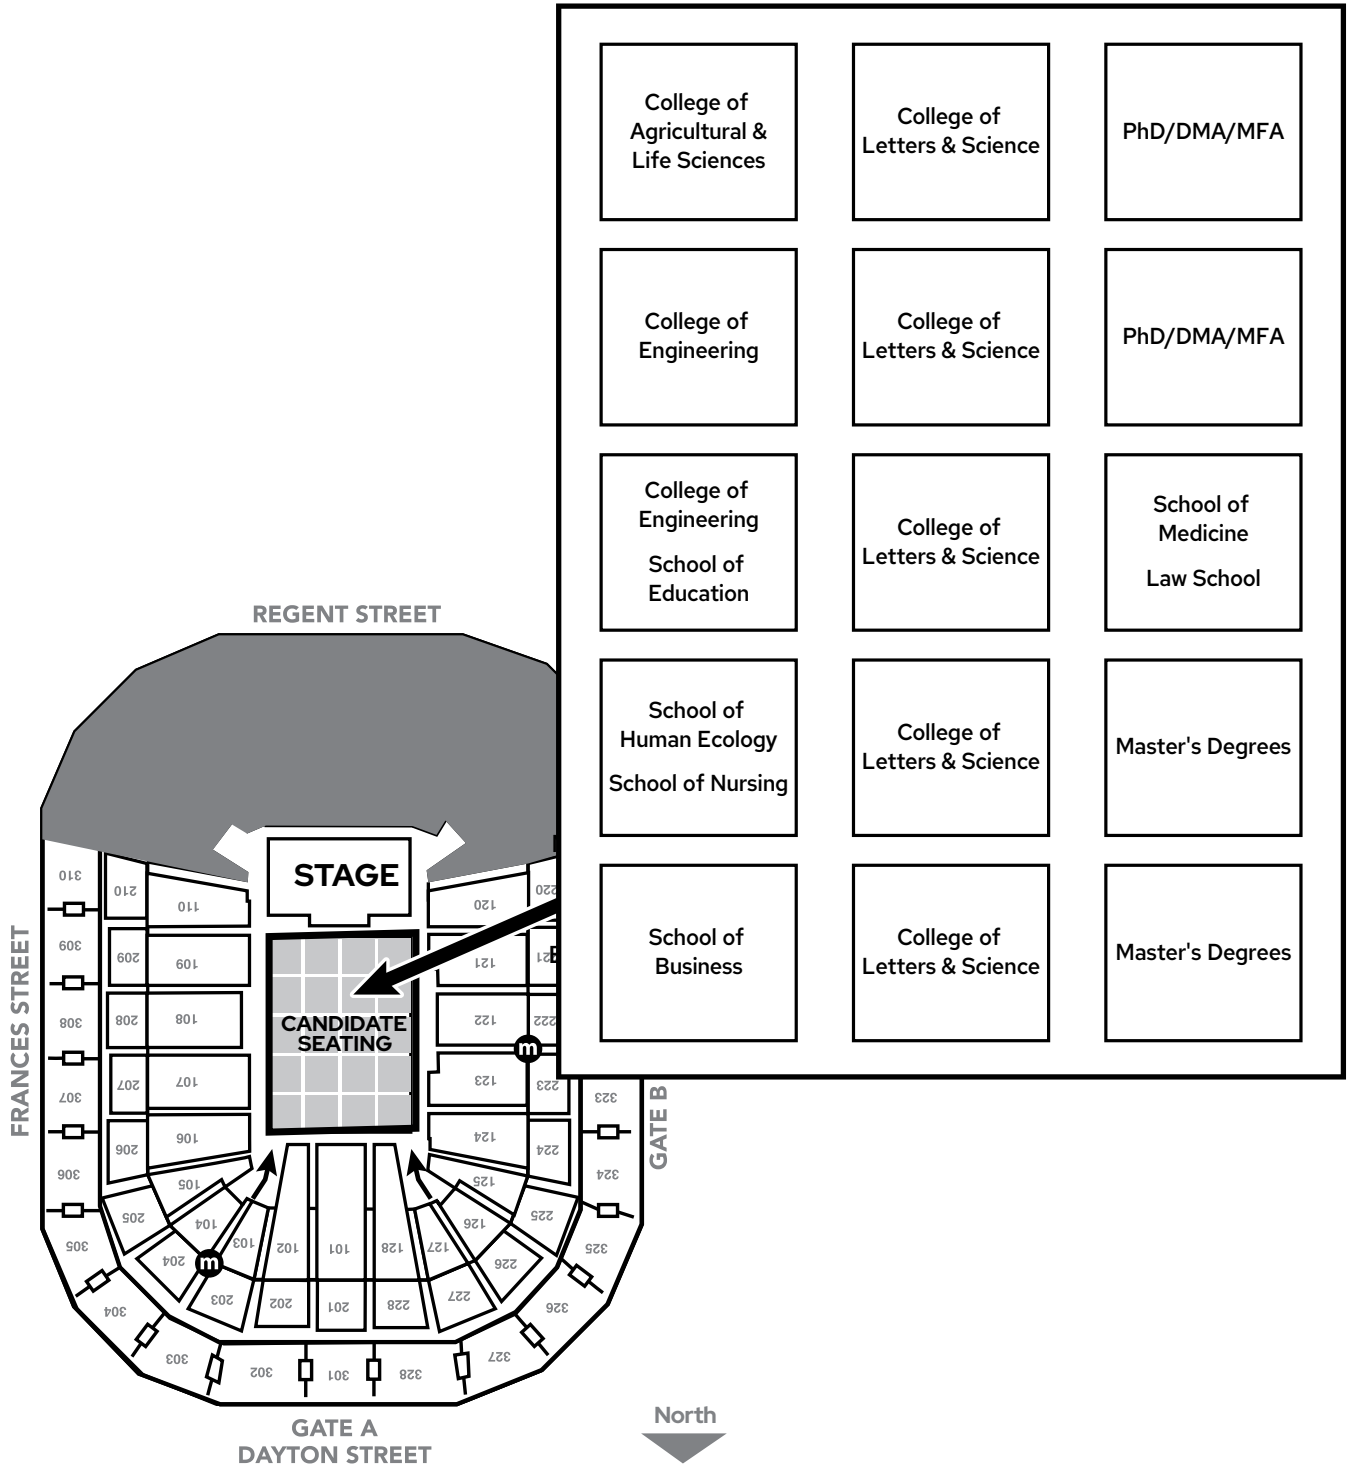

† Honors Candidate

‡ Candidate for Distinctive Scholastic Achievement

Bachelor's, Master's, and Doctoral Degree Candidate Ceremony

SUNDAY, DECEMBER 18, 2022

Kohl Center | Graduate Seating Map

STAGE

WISCONSIN
UNIVERSITY OF WISCONSIN-MADISON