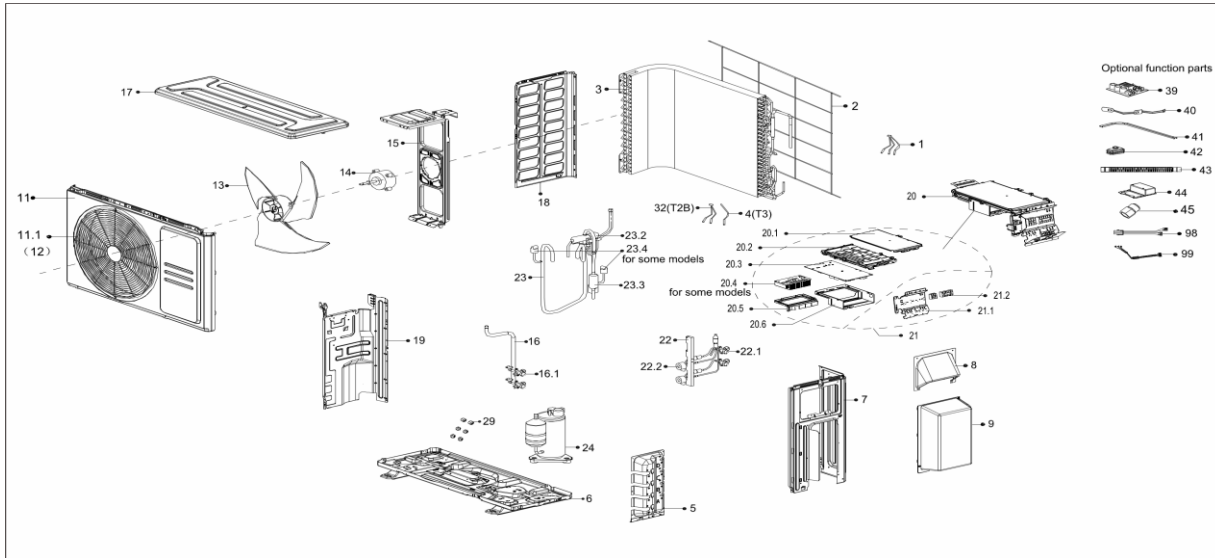

Exploded View

ComfortStar®

Model

CMZ-18-2Z

EX_ID	Spare Parts Code	Part Name(EN)	Qty.	Price	Remarks
1	11201011000187	Combination sensor	1		
2	12222000013085	Rear net	1		
3	15822000009796	Condenser assembly	1		
5	12222000015070	Valve plate	1		
6	12222000014865	Chassis assembly	1		
7	12222000015065	Right clapboard assembly	1		
8	12222300000039	Big Handle Assembly	1		
9	12122000028842	Water collector	1		
11	12222000A06282	Front panel assembly	1		
11.1	12222000A06283	Front panel	1		
12	12222000A06282	Front panel assembly1	1		
13	12100105000841	Axial flow fan	1		
14	11002015000366	Brushless DC Motor	1		
15	12222000012371	Supporter of fan motor	1		
16	15422000019934	Gas valve assembly	1		
16.1	15500204000021	Gas valve	2		
17	12222000013465	Top cover assembly	1		
18	12222000013472	Left supporter	1		
19	12222000015066	Partition board assembly	1		
20	17222300002708	Electronic control box subassembly	1		
20.1	12222000015067	Cover of electronic control box	1		
20.2	12122000028843	Electronic installing box	1		
20.3	17122300004172	Main control board subassembly	1		
20.5	12122000028844	Support of electronic control box	1		
20.6	12222000015068	Electronic installing box subassembly	1		
21	17222000035177	Terminal board subassembly	1		
21.1	12222000015069	Terminal board	1		
21.2	17400401000037	Terminal	1		
21.2	17400401000085	Wire joint	1		
22	15422000019933	Liquid valve assembly	1		
22.1	15500208000028	Liquid valve	2		
22.2	15500213001909	Electronic expansion valve	2		
23	15422000019932	4-way valve assembly	1		
23.2	15500216000361	4-way valve	1		
23.3	15122000028220	Muffler subassembly	1		
23.4	17400516000850	Pressure switch1	1		
23.4	17400516000851	Pressure switch2	1		
24	11103020006440	DC Inverter rotary compressor	1		
29	15500406000010	Copper nut1	2		
29	15500406000012	Copper nut2	2		
29	15500406000016	Copper nut3	2		
32	11201007000259	Pipe Temperature Sensor	1		
40	17402001000603	Crankcase electric heating strip	1		
41	17402002000544	tube type electric heater	1		
99	17401203000751	Compressor wire subassembly	1		