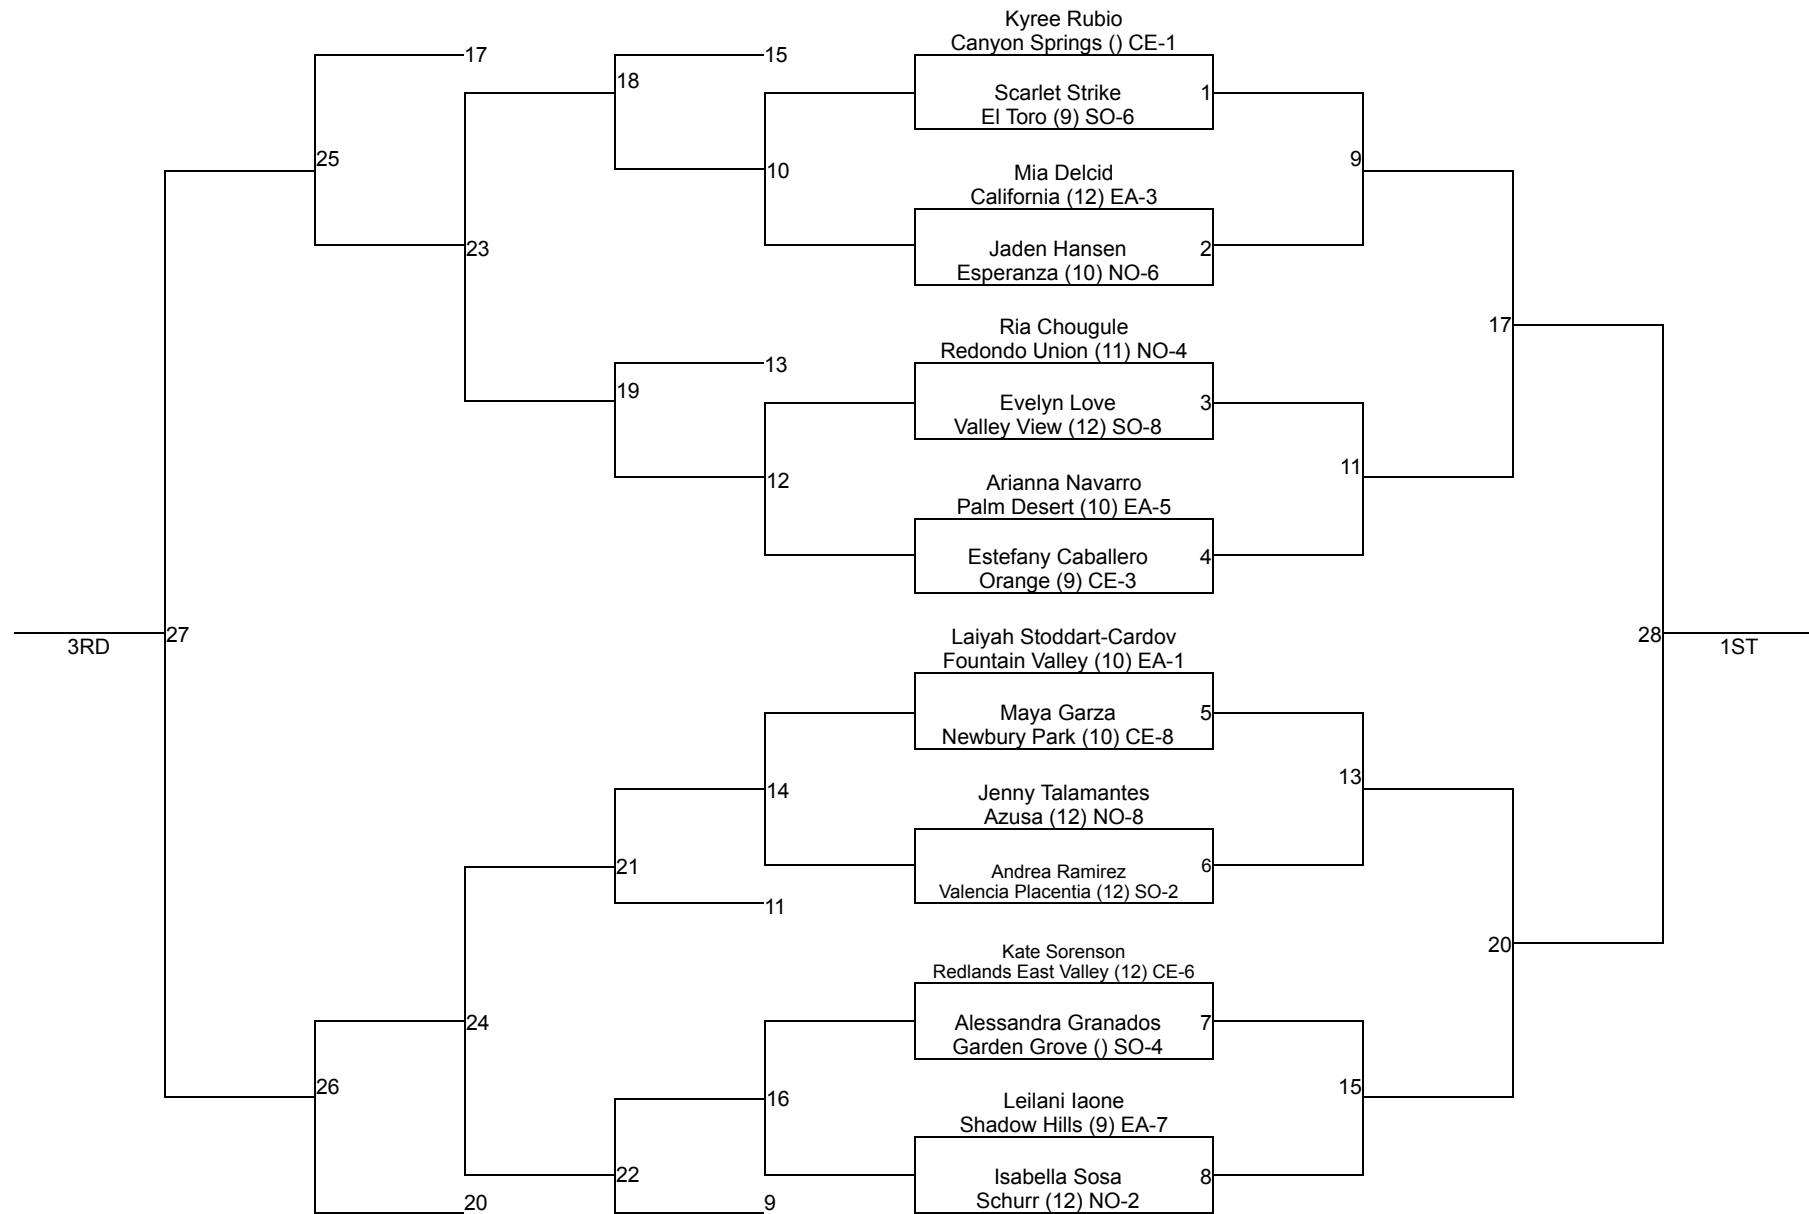

CIF SS Girls Ford Masters Wrestling Meet

Gold 130

CIF SS Girls Ford Masters Wrestling Meet

Gold 135

CIF SS Girls Ford Masters Wrestling Meet

Gold 140

CIF SS Girls Ford Masters Wrestling Meet

Gold 145

CIF SS Girls Ford Masters Wrestling Meet

Gold 155

CIF SS Girls Ford Masters Wrestling Meet

Gold 170

CIF SS Girls Ford Masters Wrestling Meet

Gold 190

CIF SS Girls Ford Masters Wrestling Meet

Gold 235