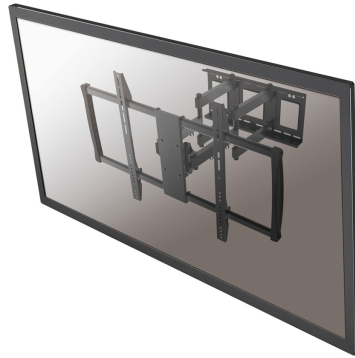

LFD-W8000

NEOMOUNTS BY NEWSTAR TV WALL MOUNT

SPECIFICATIONS

GENERAL

Min. screen size*	60 inch
Max. screen size*	100 inch
Max. weight	80 kg (per screen)
Screens	1
VESA minimum	200x200 mm
VESA maximum	900x600 mm
Distance to wall	7-62,5 cm

FUNCTIONALITY

Type	Full motion
	Tilt
	Swivel
Tilt (degrees)	20°
Swivel (degrees)	90°
Adjustment type	None

INFORMATION

Color	Black
Main material	Steel
Warranty	5 year
EAN code	8717371445447

*Please note: The inch sizes stated are just an indication, combined with the weight and VESA sizes. The maximum weight and VESA size are absolute restrictions for the products and should not be exceeded.

Neomounts

Neomounts

Neomounts by Newstar TV/Monitor Wall Mount (Full Motion) for 60"-100" Screen - Black

The Neomounts by Newstar wall mount, LFD-W8000 is a full swing tilt- and swivel wall mount for flat screens up to 100" (254 cm). This mount is a great choice when you want the ultimate viewing flexibility with your flat screen TV. Effortless pull the display out from the wall, position it in almost any direction, turn it around corners and then smoothly return it to the wall when finished.

Neomounts by Newstars' tilt (-15°|+5°) and swivel (-45°|+45°) technology allows the mount to change to any viewing angle to fully benefit from the capabilities of the flat screen. The mount is easily depth adjustable from 7 to 62.5 centimetres. A cable management conceals and routes cables from mount to flat screen. Hide your cables to keep living room, bedroom or home cinema installation nice and tidy.

Neomounts by Newstar LFD-W8000 has three pivot points and is suitable for screens up to 100" (254 cm). The weight capacity of this product is 80 kg each screen. The wall mount is suitable for screens that meet VESA hole pattern 200x200 to 900x600mm.

Create a clean design ambiance for your flat screen TV in the living room, bedroom or home cinema.

All installation material is included with the product.