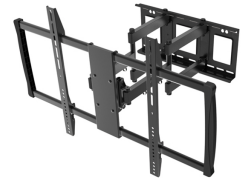

Neomounts

Neomounts by Newstar TV/Monitor Wall Mount (Full Motion) for 60"-100" Screen - Black

The Neomounts by Newstar wall mount, LFD-W8000 is a full swing tilt- and swivel wall mount for flat screens up to 100" (254 cm). This mount is a great choice when you want the ultimate viewing flexibility with your flat screen TV. Effortless pull the display out from the wall, position it in almost any direction, turn it around corners and then smoothly return it to the wall when finished.

Neomounts by Newstars' tilt (-15°|+5°) and swivel (-45°|+45°) technology allows the mount to change to any viewing angle to fully benefit from the capabilities of the flat screen. The mount is easily depth adjustable from 7 to 62.5 centimetres. A cable management conceals and routes cables from mount to flat screen. Hide your cables to keep living room, bedroom or home cinema installation nice and tidy.

Neomounts by Newstar LFD-W8000 has three pivot points and is suitable for screens up to 100" (254 cm). The weight capacity of this product is 80 kg each screen. The wall mount is suitable for screens that meet VESA hole pattern 200x200 to 900x600mm.

Create a clean design ambiance for your flat screen TV in the living room, bedroom or home cinema.

All installation material is included with the product.