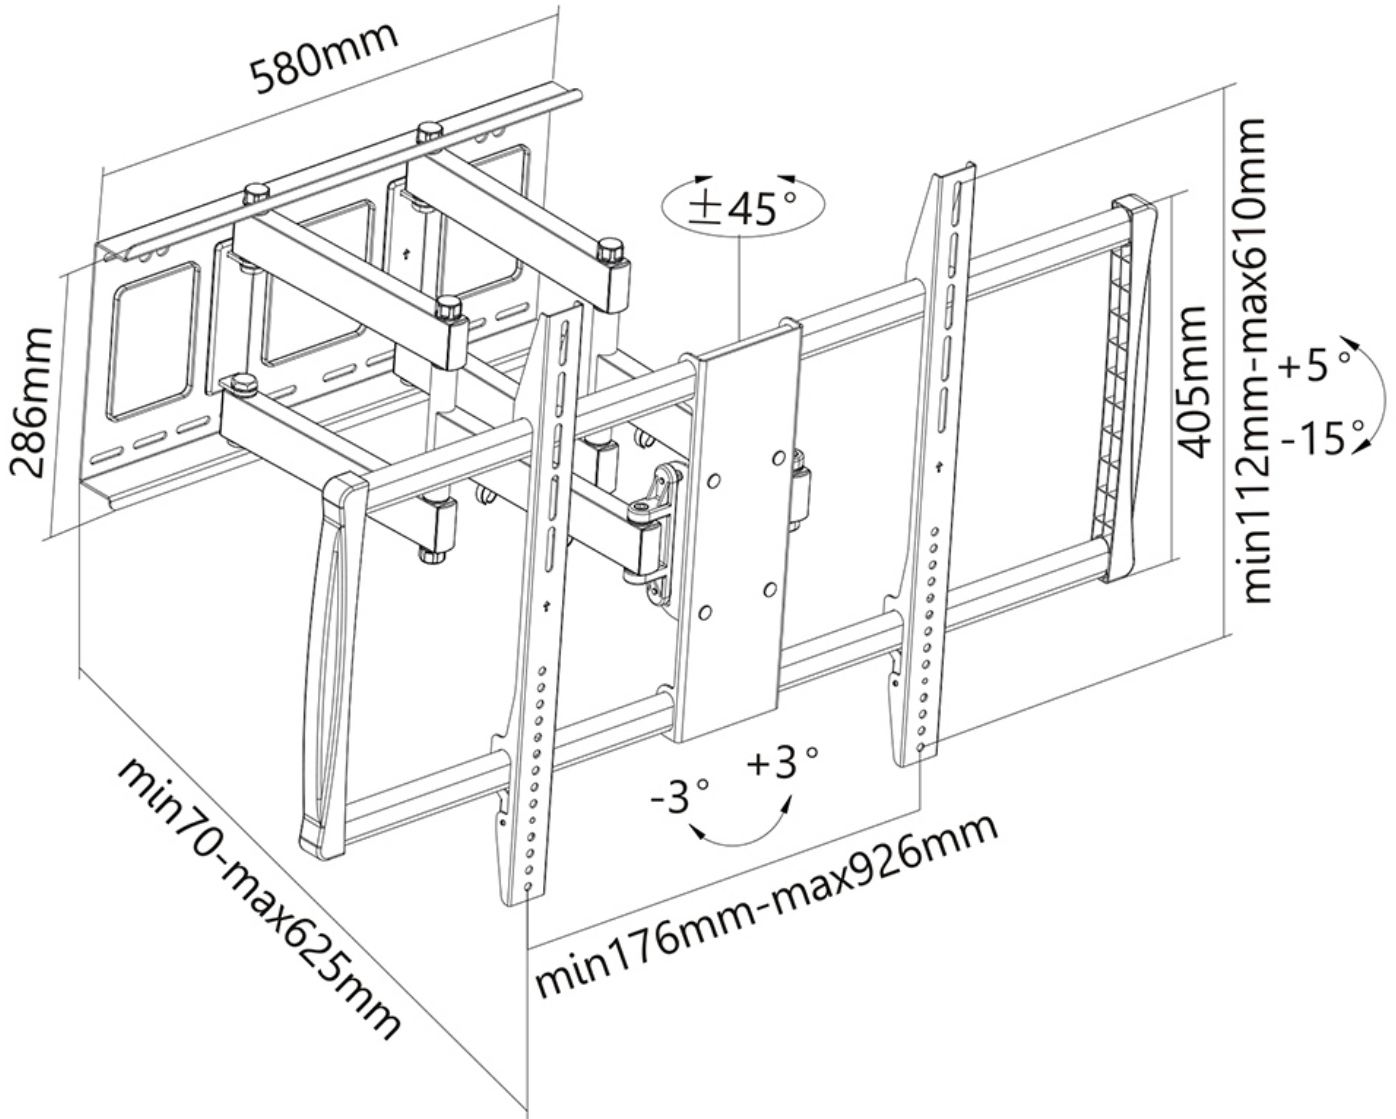

LFD-W8000

NEOMOUNTS BY NEWSTAR TV WALL MOUNT

Neomounts