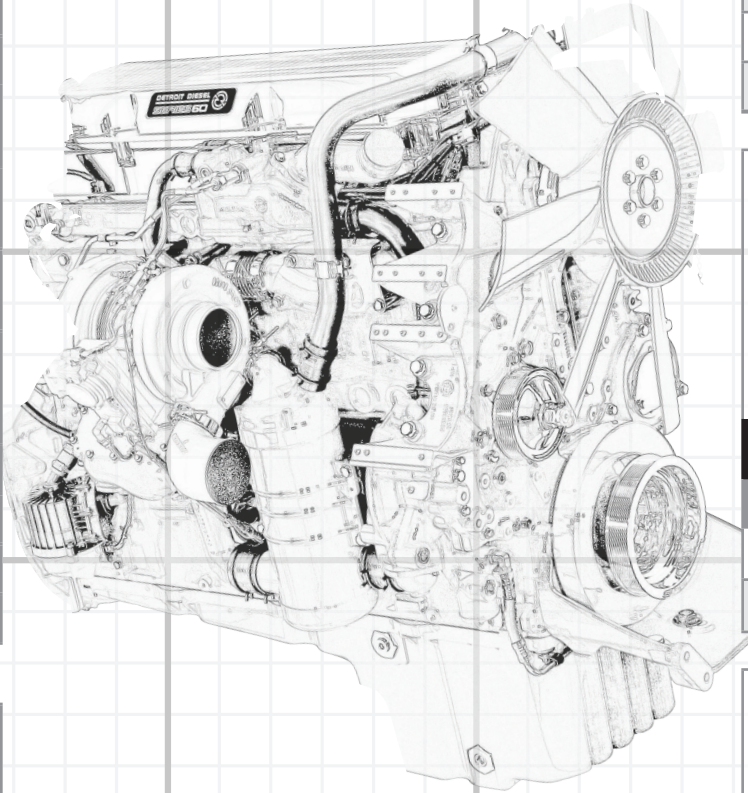

## Alliant Power<sup>®</sup> Remanufactured Detroit<sup>™</sup> Diesel Parts

- ▶ 39 part numbers provide extensive coverage for popular Series 50<sup>®</sup> and Series 60<sup>®</sup> applications
- ▶ All products include the necessary hardware and gaskets needed for installation
- ▶ 24-month, unlimited mileage warranty

## Turbochargers

AP part no.	OEM part no.
AP80050	23515635
AP80051	23528059, 23522190
AP80052	23528065, 23525462, 23538521, 23525188
AP80053	23534360, 23534355, 23533360
AP80054	23534361, 23534356, 23533361
AP80055	23539570, 23539571, 23539062, 23536422, 23539569
AP80056	23534775
AP80057	23534362, 23534357
AP80058	23534774, 23534911
AP80059	23536348, 23524100

## Turbocharger Actuator

AP part no.	OEM part no.
AP80082	23536427, 4042309

## Oil Pumps

AP part no.	OEM part no.
AP80015	23505886
AP80016	23527448