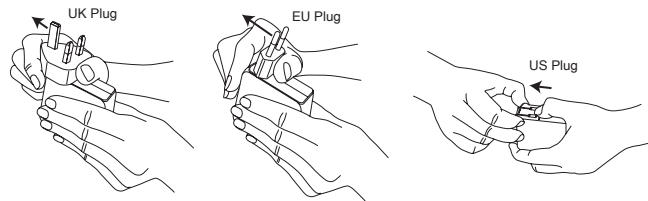

Targus USB Type-C Laptop Wall Charger

GB

Introduction

Thank you for purchasing the Targus USB Type-C Wall Charger.

Contents

- (A) Targus 45W Laptop Wall Charger
- (B) US Plug
- (C) UK Plug
- (D) EU Plug

Changing the AC Plug method