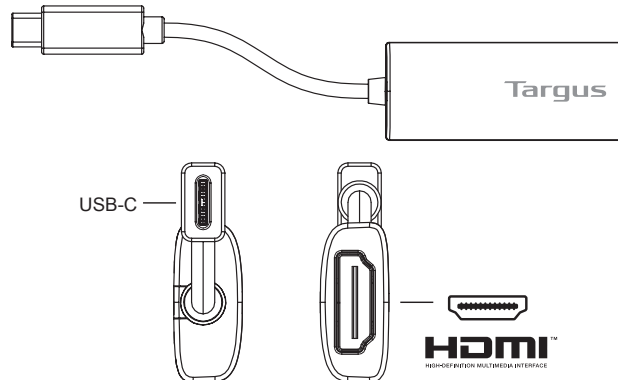

Contents

- USB-C to ALT-MODE HDMI (4K) Video Adapter

Workstation Setup

1. Connect the Video Adapter and monitor with HDMI Cable (not included).

2. Connect the Video Adapter to your laptop.

Video Adapter Diagram

Key Features

- Parade PS176
- HDCP 1.4 and HDCP 2.2 repeater
- Supports DisplayPort Alt Mode
- Supports video resolutions up to 3840 × 2160 /60 Hz
- Supports EDID
- No drivers required

Specifications

- USB Type-C tethered cable
- HDMI port
- Max. Video Resolutions 3840 x 2160 /60 Hz
- USB-C Support DisplayPort Alt Mode
- Power Supply Bus-Powered
- Environments Operating temperature: 0°C~40°C
- Storage temperature: -20°C~60°C
- Humidity: < 90% RH