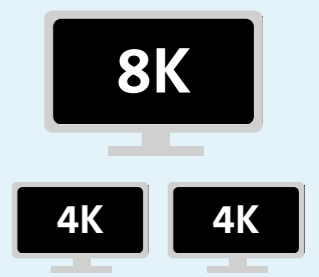

SD5700T Thunderbolt™ 4 Dual 4K Docking Station

K35175EU

Backwards compatible with Thunderbolt™ 3 MacBooks running macOS 11 (Big Sur*) or later, the SD5700T supports Thunderbolt™ 3, Thunderbolt™ 4, USB-C® and USB4™ accessories and provides full Power Delivery, regardless of how many devices are connected.

Computer Port Simplification
Can replace multiple other ports for hassle-free connectivity

Always Maximum Performance
40Gbps data transfer - 8x faster than USB 3.0

Single 8K or Dual 4K Video Support
1 x 8K @ 30Hz or 2 x 4K @ 60Hz