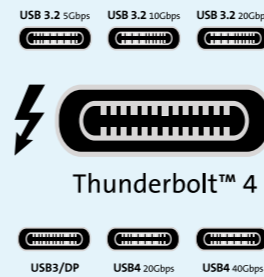

SD5700T Thunderbolt™ 4 Dual 4K Docking Station

K35175EU

Backwards compatible with Thunderbolt™ 3 MacBooks running macOS 11 (Big Sur*) or later, the SD5700T supports Thunderbolt™ 3, Thunderbolt™ 4, USB-C® and USB4™ accessories and provides full Power Delivery, regardless of how many devices are connected.