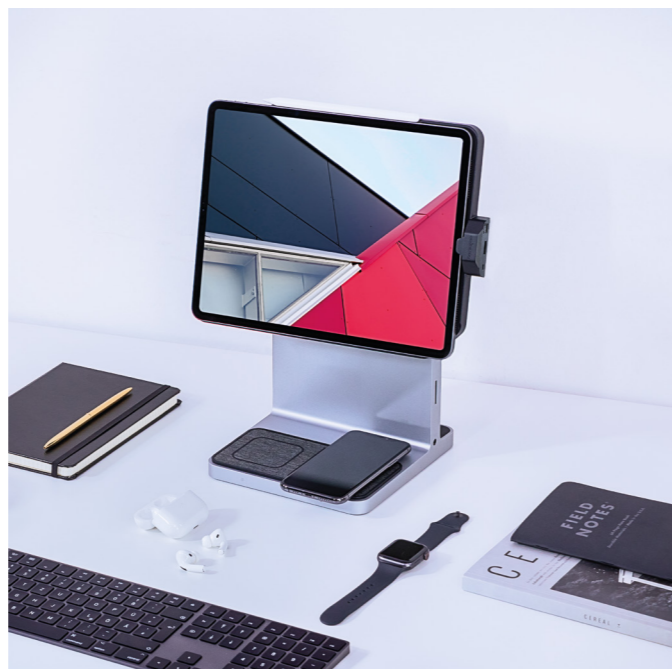

ROOM FOR EXPANSION

Connect all your devices with four USB ports, one 3.5mm audio jack, and a Gigabit Ethernet jack.