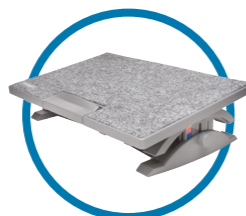

SafeDome™ Mounted Lock Stand for iMac®

K67822WW
The lock stand bolts to a desktop, with a ClickSafe® lock securing the iMac in place to offer an unmovable level of anti-theft deterrence.

SmartFit® Pro Elite Ergonomic Footrest

K50345EU
Raises your legs to improve posture, promote healthy circulation and support back and leg comfort.