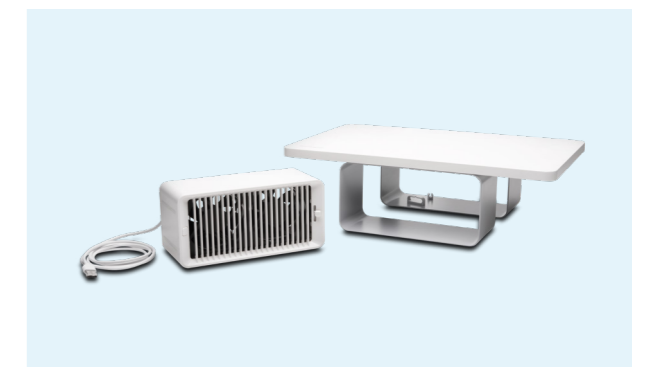

WarmView™ Wellness Monitor Stand with Ceramic Heater

K55464EU
Heater can be removed and used as a standalone personal heater, providing fan-powered warmth for desk spaces up to 1.1m³.

The Kensington WellView™ Family Monitor Stand system allows you to control the air around you and enjoy the ergonomic benefit of a perfectly placed monitor.