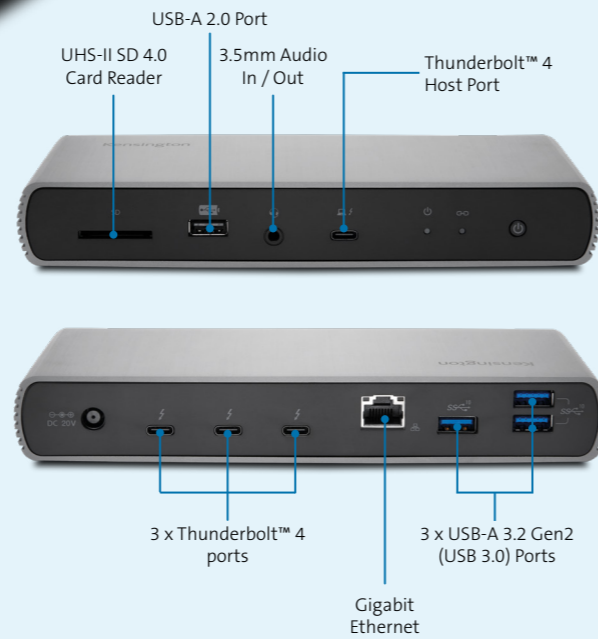

SD5700T Thunderbolt™ 4 Dual 4K Docking Station

K35175EU

Backwards compatible with Thunderbolt™ 3 MacBooks running macOS 11 (Big Sur*) or later, the SD5700T supports Thunderbolt™ 3, Thunderbolt™ 4, USB-C® and USB4™ accessories and provides full Power Delivery, regardless of how many devices are connected.

Computer Port Simplification
Can replace multiple other ports for hassle-free connectivity

Always Maximum Performance
40Gbps data transfer - 8x faster than USB 3.0

Single 8K or Dual 4K Video Support
1 x 8K @ 30Hz or 2 x 4K @ 60Hz

The Kensington WellView™ Family Monitor Stand system allows you to control the air around you and enjoy the ergonomic benefit of a perfectly placed monitor.

SECURITY SOLUTIONS

LOCK AND DOCK

CONNECTIVITY SOLUTIONS