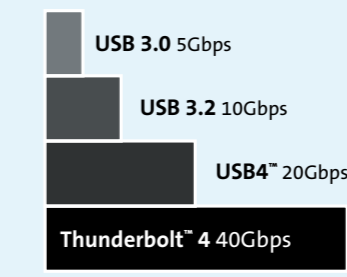

Always Maximum Performance
40Gbps data transfer - 8x faster than USB 3.0