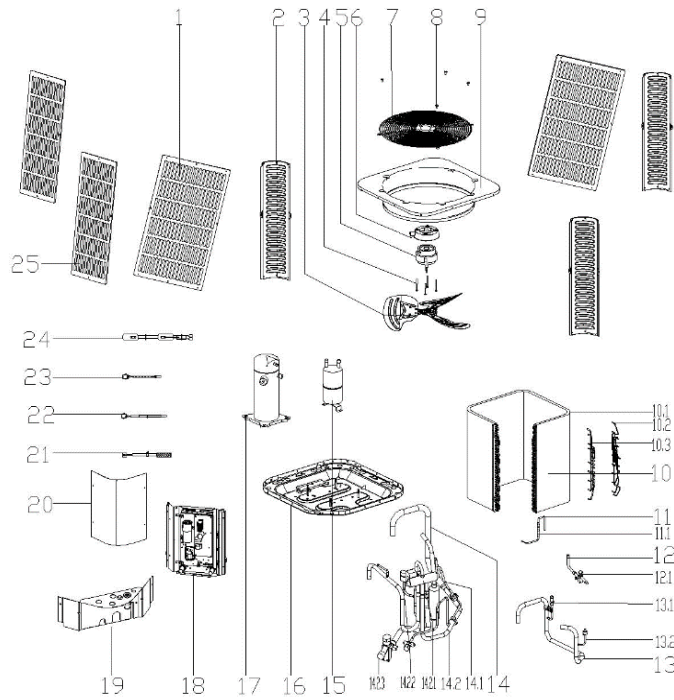

Exploded View

Model: AOVA-24HN1-M152L

ID	Spare Parts Code	Part Name	Qty.
1	12223000005905	Side panel assembly	2
2	12223100000242	Supporting board	1
3	12200104000032	Fan,3 blade count,aluminum alloy galvanized,D 23inch,60DEG(60),1/2inch Shaft Bore,CW(along air flow direction)	1
4	11301805000012	Motor Mounting bolt	4
5	11002015016400	Brushless DC Motor	1
6	12123000000464	Motor installation board ass'y	1
7	12923000000028	Grille, top cover	1
8	11301002000001	Stainless steel bolts	8
9	12223000001097	Top cover assembly	1
10	15823000004426	B unit condenser assembly	1
10.1	15823000004425	Condenser A	1
10.2	15123000010913	Condenser inlet pipe ass'y	1
10.3	15423000004591	Condenser outlet pipe ass'y	1
11	15423000004582	Throttle assembly	1
11.1	15500210000405	One-way pipeline throttle valve	1
12	15423000003178	Stop valve ass'y	1
12.1	15500206000018	Block valve	1
13	15423000005728	Suction pipe ass'y	1
13.1	15427000001439	Fusible plug assembly	1
13.2	17400516000149	Pressure switch	1
14	15423000005726	4-way valve ass'y	1
14.1	15123000013411	Pipe joint ass'y	1
14.2	15423000005722	4-way valve assembly	1
14.2.1	15500216000091	4-way valve ass'y	1
14.2.2	17400516000032	Pressure switch	1
14.2.3	15500206000026	Block valve	1
15	15500508000080	Accumulator cylinder	1
16	12223000005895	Base assembly	1
17	11102010000413	Fixed Speed Scroll compressor	1
18	17223000008830	E-part box assembly	1
18.1	12223000015849	Installation plate of electric parts subassembly	1
18.2	17123000A03565	Outdoor main control board assembly	1
18.3	17400103000146	Capacitor	1
18.4	11203502000032	AC contactor	1
19	12223000016089	Side panel assembly	1
20	12223000A05994	Side panel assembly	1
21	17400513003814	Discharge Temperature switch	1
22	11201007000073	Room Temperature Sensor	1
23	11201007000136	Pipe Temperature Sensor	1
24	17402001000053	Compressor electric heater	1