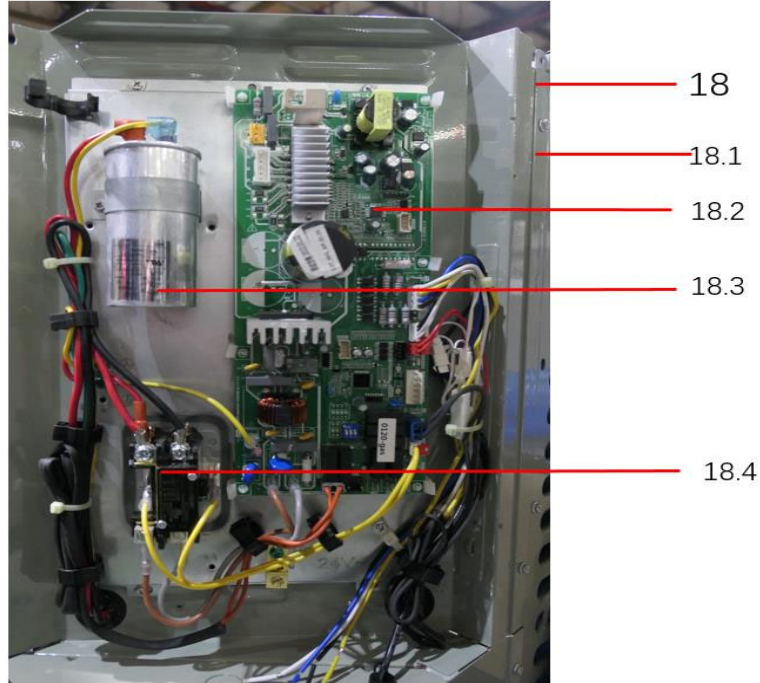

Exploded View

Model: AOVA-24HN1-M152L

ID	Spare Parts Code	Part Name	Qty.
1	12223000005905	Side panel assembly	2
2	12223100000242	Supporting board	1
3	12200104000032	Fan,3 blade count,aluminum alloy galvanized,D 23inch,60DEG(60),1/2inch Shaft Bore,CW(along air flow direction)	1
4	11301805000012	Motor Mounting bolt	4
5	11002015016400	Brushless DC Motor	1
6	12123000000464	Motor installation board ass'y	1
7	12923000000028	Grille, top cover	1
8	11301002000001	Stainless steel bolts	8
9	12223000001097	Top cover assembly	1
10	15823000004426	B unit condenser assembly	1
10.1	15823000004425	Condenser A	1
10.2	15123000010913	Condenser inlet pipe ass'y	1
10.3	15423000004591	Condenser outlet pipe ass'y	1
11	15423000004582	Throttle assembly	1
11.1	15500210000405	One-way pipeline throttle valve	1
12	15423000003178	Stop valve ass'y	1
12.1	15500206000018	Block valve	1
13	15423000005728	Suction pipe ass'y	1
13.1	15427000001439	Fusible plug assembly	1
13.2	17400516000149	Pressure switch	1
14	15423000005726	4-way valve ass'y	1
14.1	15123000013411	Pipe joint ass'y	1
14.2	15423000005722	4-way valve assembly	1
14.2.1	15500216000091	4-way valve ass'y	1
14.2.2	17400516000032	Pressure switch	1
14.2.3	15500206000026	Block valve	1
15	15500508000080	Accumulator cylinder	1
16	12223000005895	Base assembly	1
17	11102010000413	Fixed Speed Scroll compressor	1
18	17223000008830	E-part box assembly	1
18.1	12223000015849	Installation plate of electric parts subassembly	1
18.2	17123000A03565	Outdoor main control board assembly	1
18.3	17400103000146	Capacitor	1
18.4	11203502000032	AC contactor	1
19	12223000016089	Side panel assembly	1
20	12223000A05994	Side panel assembly	1
21	17400513003814	Discharge Temperature switch	1
22	11201007000073	Room Temperature Sensor	1
23	11201007000136	Pipe Temperature Sensor	1
24	17402001000053	Compressor electric heater	1