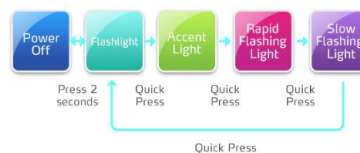

4-Mode LED Lighting

ADATA's PT100 Power Bank also works as an LED flashlight with 4 lighting modes. Just press and hold a button for 2 seconds to turn on the built-in flashlight. Press the button quickly to switch between flashlight modes. Whenever you need to use your PT100, it remembers which mode you last used.