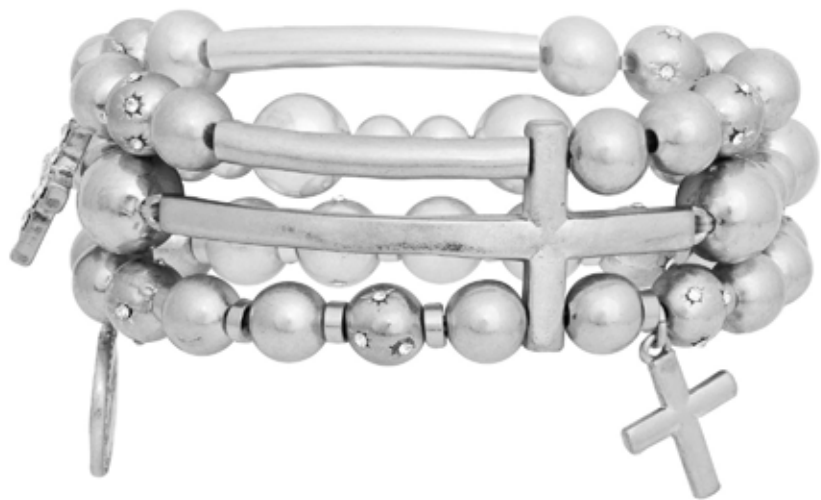

BB847A

Bibi Bijoux Gold Celtic Ball Bracelet

RP - £44.99 / WS - £18.00

Bibi
BIJOUX

BB847B

Bibi Bijoux Silver Celtic Ball Bracelet

RP - £44.99 / WS - £18.00

Bibi
BIJOUX

BB848A

Bibi Bijoux Gold Rock Chic Ball Bracelet

RP - £24.99 / WS - £10.00

Bibi
BIJOUX

BB848B

Bibi Bijoux Silver Rock Chic Ball Bracelet

RP - £24.99 / WS - £10.00

Bibi
BIJOUX