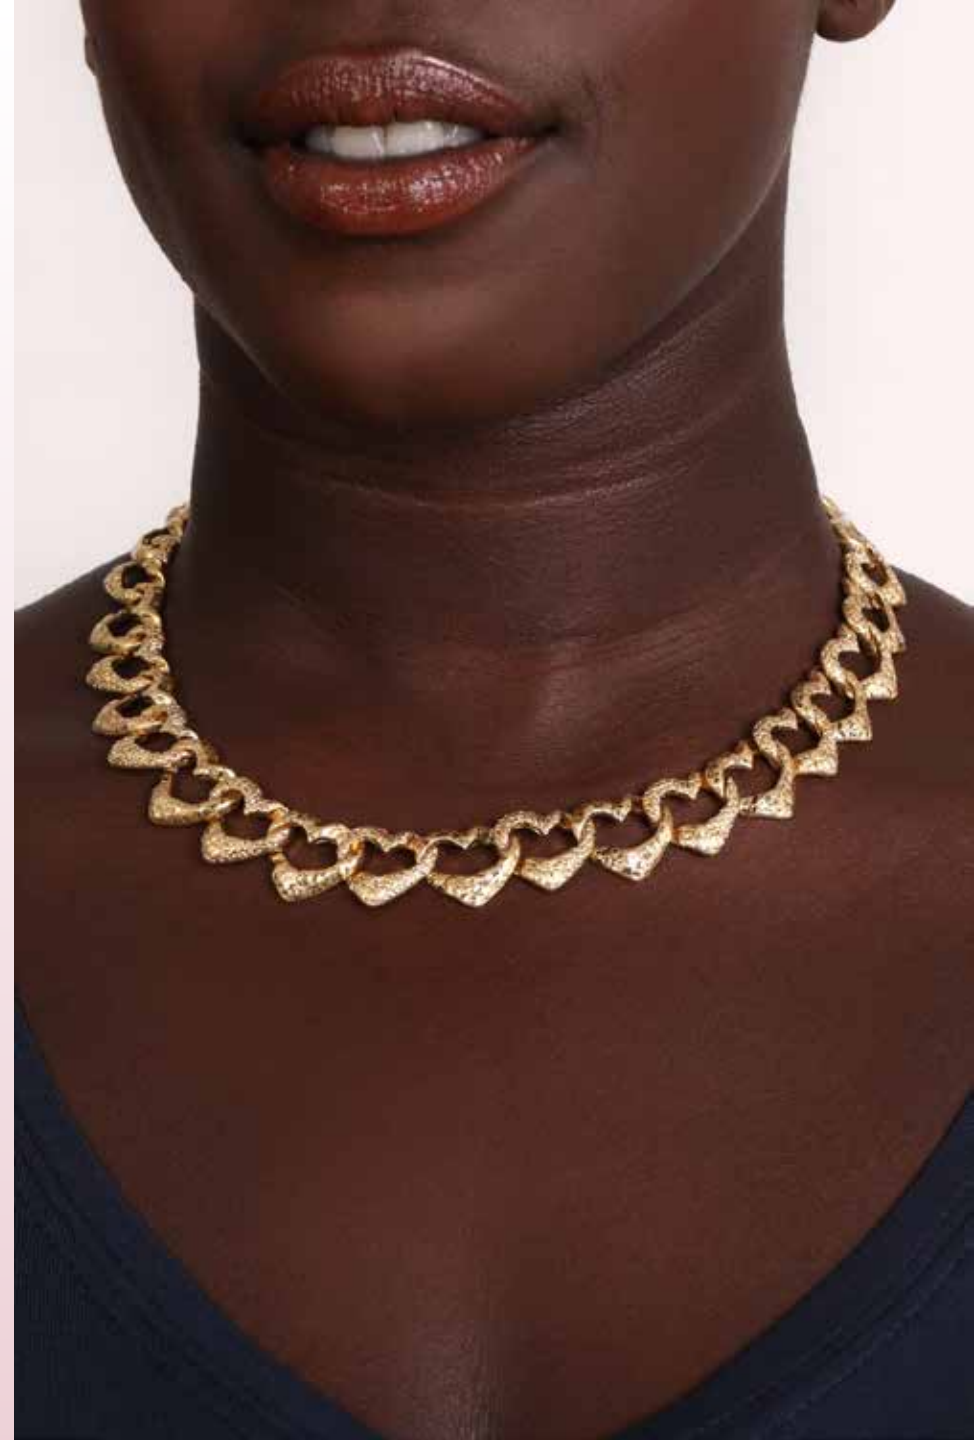

Bibi
BIJOUX

BB766A

Bibi Bijoux Gold Amore Heart Necklace

RP - £44.99 / WS - £18.00