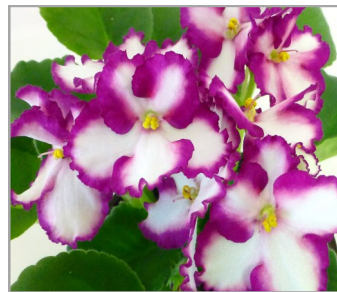

OPTIMARA® 4" AFRICAN VIOLET

Sold as assorted color. URC Item # 29990 / RC Item #30000

Harlequin

designates large variety plant also grown as a 6 inch variety