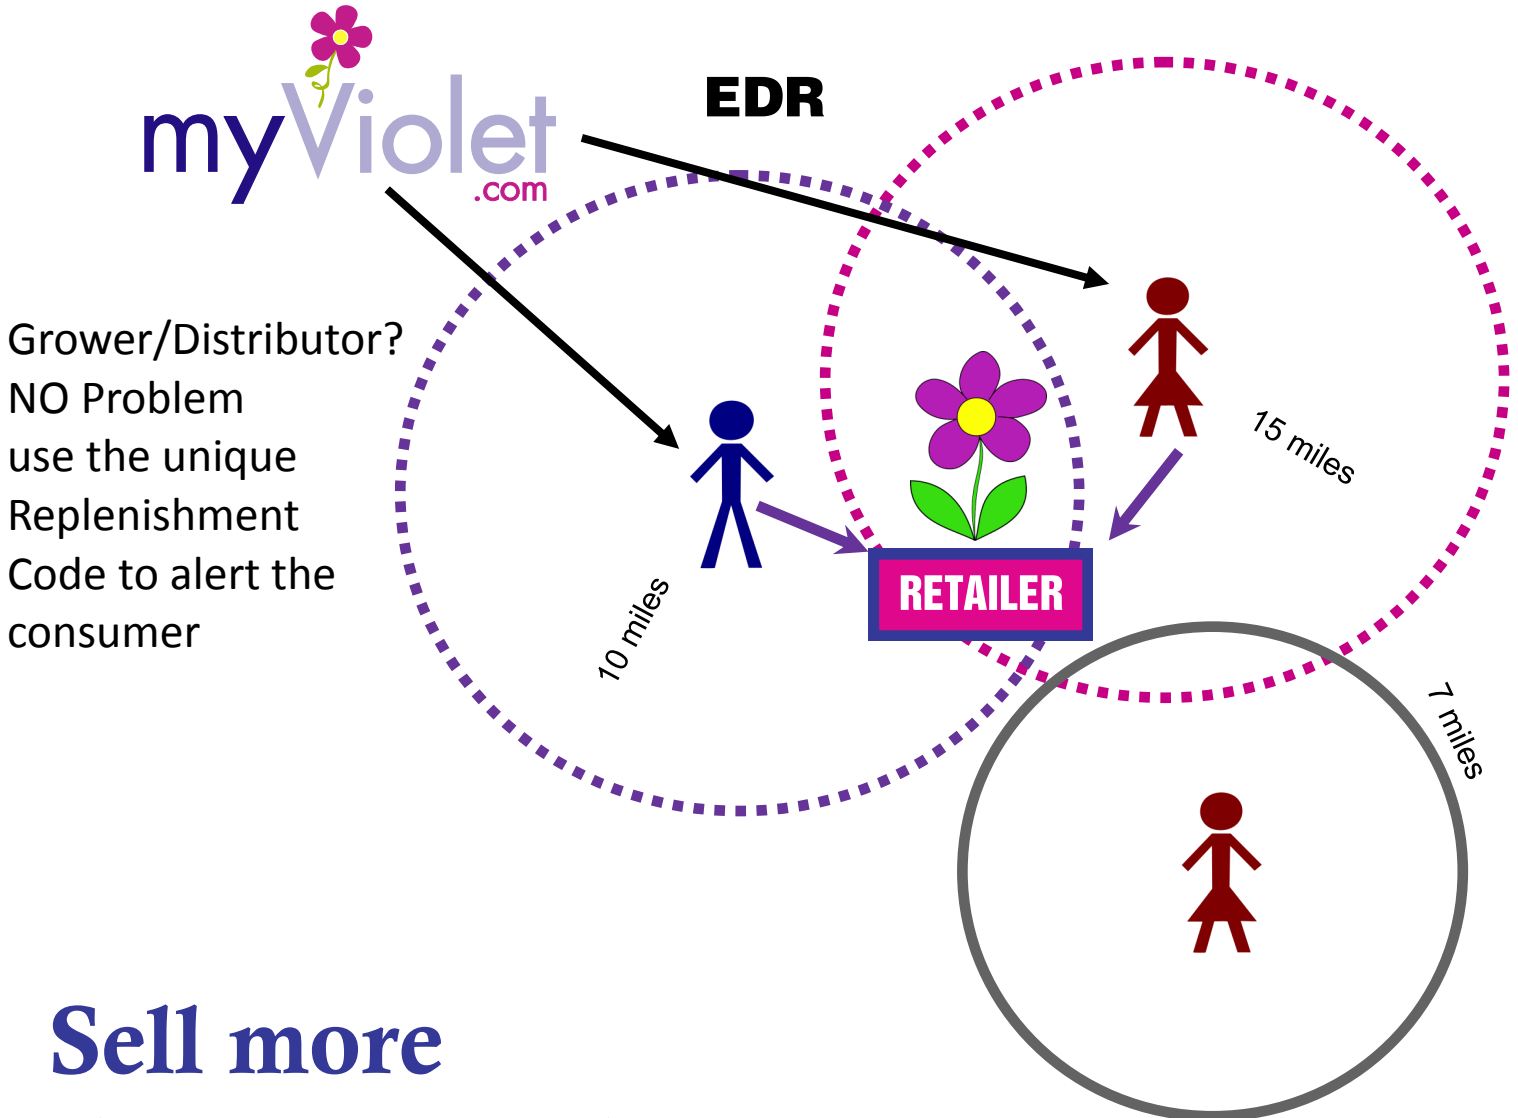

Plant Care

Ferns & Foliage

Young Plants

Poinsettia

SCAN ME!

Building a community of avid consumers that enjoy beautiful African Violets by using today's technology!

myViolet.com provides the consumer with:

- Specific variety identification
- Detailed growing instructions
- Unique diagnostic tool for African Violets health and growth potential
- No more guess work of what to do next
- Symptom-based recommendations from Dr. Optimara to help grow beautiful violets.
- Connect with an Expert for Q&A
- Insights into the new and unique varieties coming out of Research and Development
- Consumer account setup and mailing list registration
- Fresh Violet Alerts of incoming shipments within the GEO-FENCE
- A growing community of avid African Violet lovers
- Retail search tool
- More to come.....

Fresh Violet e-mail Alert

Enthusiastic and dedicated consumers establish their GEO-FENCE according to a set travel preference (5 mi, 10 mi, 15 miles, etc...). Whenever a shipment is delivered within the GEO-FENCE, myViolet sends a "Fresh Violet Alert" in the form of an E-mail Destination Recommendation (EDR) to alert the consumers. Excite your customers with FRESH African Violets!