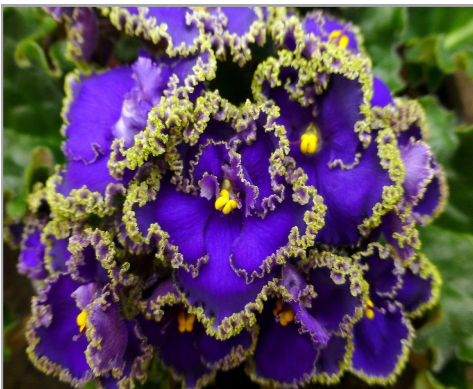

12 **EverSpecial** RC#30921