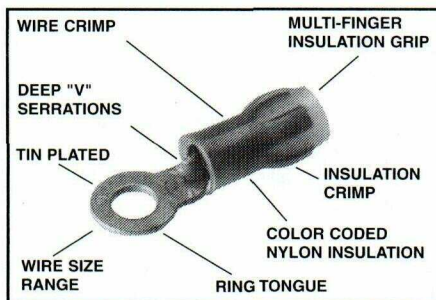

* 1000/Reel
 ** Class 2
 ■ Recognized by UL

BURNDY

Compression

TYPE YAE-N BOX AND YAE

INSULUG™

TERMINAL -
NYLON INSULATED,
RING-TONGUE
MULTI-FINGER
INSULATION GRIP

300 VOLT MAX. 105° C MAX.

INSULUG Type YAE-N nylon insulated terminals are designed with a multi-finger insulation grip for paper, EPR and other elastic or hard to grip insulations. The metal fingers firmly grip the insulation providing superior holding characteristics, cable support and strain relief. Type YAE-N terminals are rated 105°C and meet military standard MS25036 class 2 and MIL-T-7928 (ASG) requirements.

Features and Benefits

- Multi-finger insulation grip.
 - ◊ Provides superior insulation holding characteristics, especially on EPR and other elastic-type insulations.
- Brazed seam.
 - ◊ Provides stronger more durable termination.
- Manufactured of pure electrolytic copper.
 - ◊ Provides maximum conductivity, low resistance and ductility for excellent crimp forming properties.
- Deep V groove, inner barrel serrations.
 - ◊ Provide optimum conductivity, reliability, and holding power.
- Smooth funnel entry.
 - ◊ Easy wire insertion.

CATALOG NUMBER	WIRE RANGE	STUD SIZE	MIL. STD.** MS2503	DIMENSIONS				BULK CATALOG NUMBER	INSTALLATION TOOLING	TAPE MOUNTED CATALOG NO. 2000/Reel	INSTALLATION TOOLING	WIRE STRIP LENGTH
				C	L MAX	Y MAX	Z MAX					
YAE22G18 BOX•	26-20 MAX. INSUL. DIA. ACCOM.: .098 COLOR CODE: AMBER	1.2	-148	.15	.70	.62	.22	YAE22G18•	M8ND, Y8ND WITH N14HET-25V1 DIE	YAE22G18M•	TFM WITH DFM11D1 DIE	5/32"
YAE22G12 BOX•		1.2	-	.25	.75	.62	.22	YAE22G12•		YAE22G12M•		
YAE22G16 BOX•		3.4	-144	.18	.75	.62	.22	YAE22G16•		YAE22G16M•		
YAE22G13 BOX•		4-6	-145	.25	.75	.62	.22	YAE22G13•		YAE22G13M•		
YAE22G14 BOX•		6-8	-146	.32	.83	.67	.27	YAE22G14•		YAE22G14M•		
YAE22G15 BOX•		8-10	-147	.32	.83	.67	.27	YAE22G15•		YAE22G15M•		