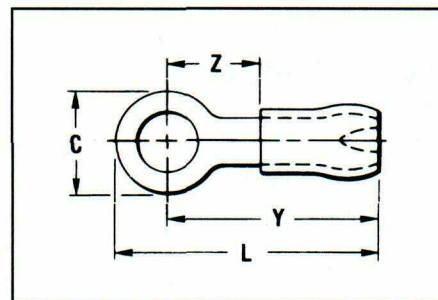

* 1000/Reel
 ** Class 2
 ■ Recognized by UL

BURNDY

Compression

TYPE YAE-N BOX AND YAE

INSULUG™

TERMINAL -
NYLON INSULATED,
RING-TONGUE
MULTI-FINGER
INSULATION GRIP

300 VOLT MAX. 105° C MAX.

INSULUG Type YAE-N nylon insulated terminals are designed with a multi-finger insulation grip for paper, EPR and other elastic or hard to grip insulations. The metal fingers firmly grip the insulation providing superior holding characteristics, cable support and strain relief. Type YAE-N terminals are rated 105°C and meet military standard MS25036 class 2 and MIL-T-7928 (ASG) requirements.

CATALOG NUMBER	WIRE RANGE	STUD SIZE	MIL. STD.** MS2503	DIMENSIONS				BULK CATALOG NUMBER	INSTALLATION TOOLING	TAPE MOUNTED CATALOG NO. 2000/Reel	INSTALLATION TOOLING	WIRE STRIP LENGTH
				C	L MAX	Y MAX	Z MAX					
YAE22G18 BOX•	26-20 MAX. INSUL. DIA. ACCOM.: .098 COLOR CODE: AMBER	1.2	-148	.15	.70	.62	.22	YAE22G18•	M8ND, Y8ND WITH N14HET-25V1 DIE	YAE22G18M•	TFM WITH DFM11D1 DIE	5/32"
YAE22G12 BOX•		1.2	-	.25	.75	.62	.22	YAE22G12•		YAE22G12M•		
YAE22G16 BOX•		3.4	-144	.18	.75	.62	.22	YAE22G16•		YAE22G16M•		
YAE22G13 BOX•		4-6	-145	.25	.75	.62	.22	YAE22G13•		YAE22G13M•		
YAE22G14 BOX•		6-8	-146	.32	.83	.67	.27	YAE22G14•		YAE22G14M•		
YAE22G15 BOX•		8-10	-147	.32	.83	.67	.27	YAE22G15•		YAE22G15M•		