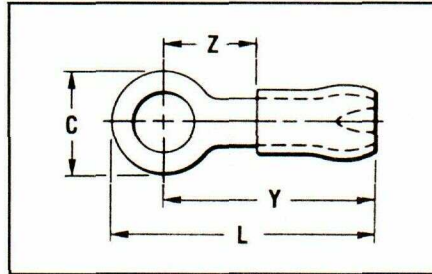

BURNDY

Compression

TYPE YAE-N BOX AND YAE (CONTINUED)

B-11

CATALOG NUMBER	WIRE RANGE	STUD SIZE	MIL STD.** MS250-36	DIMENSIONS				BULK CATALOG NUMBER	INSTALLATION TOOLING	TAPE MOUNTED CATALOG NO. 2000/REEL	INSTALLATION TOOLING	WIRE STRIP LENGTH
				C	LMAX	YMAX	ZMIN					
YAE18N29 BOX	22-16 MAX. INSUL. DIA. ACCOM.:125 COLOR CODE: RED	1-2	—	.14	.75	.68	.19	YAE18N29	MR8-33T-1 (NO EXTRA DIES REQUIRED)	YAE18N29M	TFM WITH DFM10D1 DIE	3/16"
YAE18N27 BOX		2	—	.19	.77	.66	.19	YAE18N27		YAE18N27M		
YAE18N7 BOX		4	—	.25	.80	.68	.19	YAE18-N7		YAE18-N7M		
YAE18N17 BOX		4	-148	.25	.80	.68	.19	YAE18N17		YAE18N17M		
YAE18N26 BOX		4	—	.23	.78	.68	.19	YAE18N26		YAE18N26M		
YAE18N21 BOX		4-6	-102	.25	.89	.77	.28	YAE18N21		YAE18N21M		
YAE18N25 BOX		4-6	—	.22	.79	.68	.19	YAE18N25		YAE18N25M		
YAE18G43 BOX		4-6	—	.25	.90	.68	.19	YAE18G43		YAE18G43M		
YAE18N24 BOX		6-8	—	.28	.92	.77	.28	YAE18N24		YAE18N24M		
YAE18N1 BOX		6-8	-149	.31	.92	.77	.28	YAE18N1		YAE18N1M		
YAE18N BOX		8-10	-103	.31	.92	.77	.28	YAE18N		YAE18NM		
YAE18N2 BOX		12, 1/4	-150	.45	1.11	.88	.40	YAE18N2		YAE18N2M		
YAE18N3 BOX	5/16	-104	.45	1.11	.88	.40	YAE18N3	YAE18N3M				
YAE14N43 BOX	16-14 MAX. INSUL. DIA. ACCOM.:156 COLOR CODE: BLUE	4-6	-106	.25	.82	.69	.20	YAE14N43	or Y10D Y10-22	YAE14N43M	TFM WITH DFM9D1 DIE	3/16"
YAE14N1 BOX		6-8	-153	.31	.92	.75	.28	YAE14N1		YAE14N1M		
YAE14N BOX		8-10	-108	.31	.92	.75	.28	YAE14N		YAE14NM		
YAE14N2 BOX		1/4	-154	.45	1.11	.88	.40	YAE14N2		YAE14N2M		
YAE14N3 BOX		5/16	-109	.45	1.11	.88	.40	YAE14N3		YAE14N3M		
YAE14N4 BOX		3/8	-110	.53	1.19	.93	.44	YAE14N4		YAE14N4M		
YAE12N7 BOX	14-12 MAX. INSUL. DIA. ACCOM.:180 COLOR CODE: GREEN	10	—	.31	1.06	.93	.29	YAE12N7	MR8-33T-1 (NO EXTRA DIES REQUIRED)	YAE12N7M	TFM WITH DFM7D1 DIE	21/64"
YAE12N9 BOX		6-8	—	.31	1.06	.90	.28	YAE12N9		YAE12N9M		
YAE12N1 BOX		6-8	—	.31	1.06	.90	.28	YAE12N1		YAE12N1M		
YAE12N BOX		8-10	—	.31	1.06	.90	.28	YAE12N		YAE12NM		
YAE12N2 BOX		1/4	—	.46	1.25	1.02	.40	YAE12N2		YAE12N2M		
YAE12N3 BOX		5/16	—	.53	1.29	1.05	.41	YAE12N3		YAE12N3M		
YAE10N5 BOX	12-10 MAX. INSUL. DIA. ACCOM.:209 COLOR CODE: YELLOW	4-6	-111	.38	1.15	.96	.28	YAE10N5	MR8-33T-1 (NO EXTRA DIES REQUIRED)	* YAE10N5M	TFM WITH DFM7D1 DIE	3/8"
YAE10N11 BOX		6-8	-156	.38	1.17	.98	.30	YAE10N11		*YAE10N11M		
YAE10N BOX		8-10	-112	.38	1.15	.96	.28	YAE10N		*YAE10NM		
YAE10N3 BOX		1/4	-157	.54	1.39	1.12	.44	YAE10N3		*YAE10N3M		
YAE10N2		5/16	-113	.54	1.39	1.12	.44	YAE10N2		*YAE10N2M		
YAE10N4		3/8	-114	.54	1.39	1.12	.44	YAE10N4		*YAE10N4M		