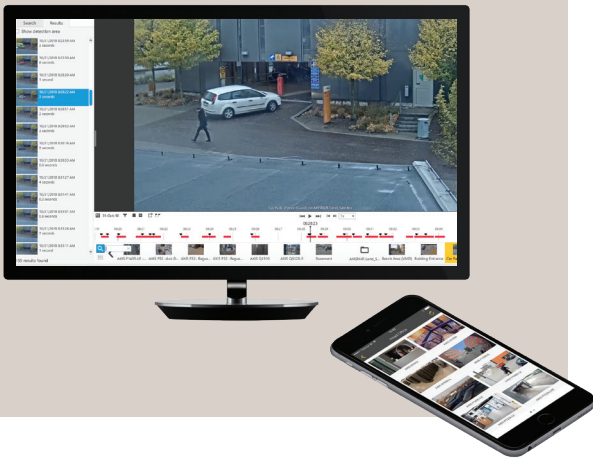

Everything you need for total control, from one supplier.

AXIS Camera Station

The video management software that allows you to build a scalable video surveillance solution for next-level security.

Features

- > Designed for easy installation and superior functionality with Axis cameras
- > Powerful rules engine for end-to-end integration of door stations, audio, decoders and more
- > Customizable and intuitive user interface
- > Mobile app with buttons to trigger devices (ex: unlock a door)
- > Easily add analytics for increased intelligence and security

DISTRIBUTED BY

Download a free 30 day trial of AXIS Camera Station at www.axis-communications.com/acs/trial

AXIS Camera Station S11 Recorder Series

Network video recorders that include AXIS Camera Station licenses.