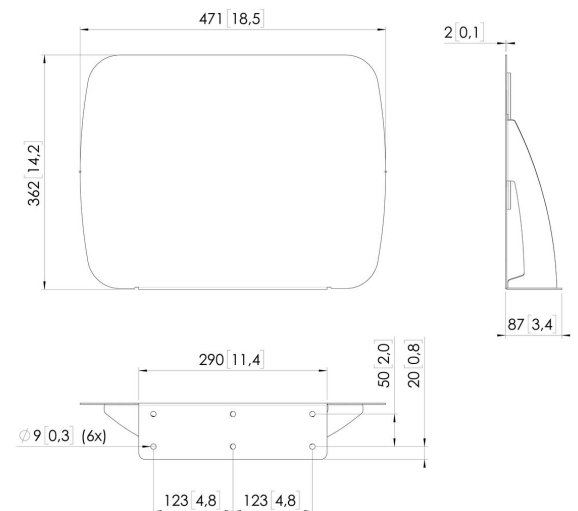

## PUA 9507 Accessory Tray for PUC 24/25/27 (black)

PUA 9507 is an optional accessory shelf for the PUC 24/25/27 ceiling poles. It can be used to place a laptop, PC, keyboard or documentation. The height adjustment is flexible.

## PUA 9507 Accessory Tray for PUC 24/25/27 (black)

# Specifications

Article number (SKU)	7295095
Colour	Black
EAN single box	8712285325045
Guarantee	5 years
Max. weight load (kg/Lbs)	10 / 22.05

VOGEL'S HOLDING BV (©)

All rights reserved.  
Subject to printing errors,  
technical and price  
amendments.