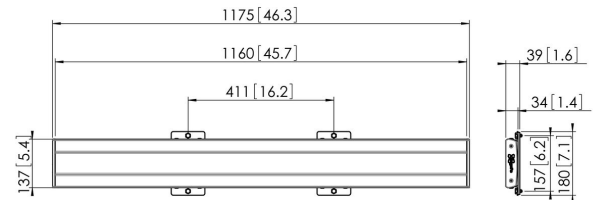

PFB 3411 Display Interface Bar (silver)

The PFB 3411 interface bar is part of the modular Connect-it system with which you can create your own ceiling, floor or wall solution.

PFB 3411 Display Interface Bar (silver)

Specifications

Article number (SKU)	7234114
Colour	Silver
EAN single box	8712285318825
Width	1175
TÜV certified	Yes
Guarantee	5 years
Max. height of interface (mm)	180
Max. width of interface (mm)	1175
Fischer inside	Yes
Max. depth of interface (mm)	35
Max. horizontal hole pattern (mm)	1110
Max. weight load on pole (kg)	160
Max. weight load on wall (kg)	106
Min. horizontal hole pattern (mm)	100