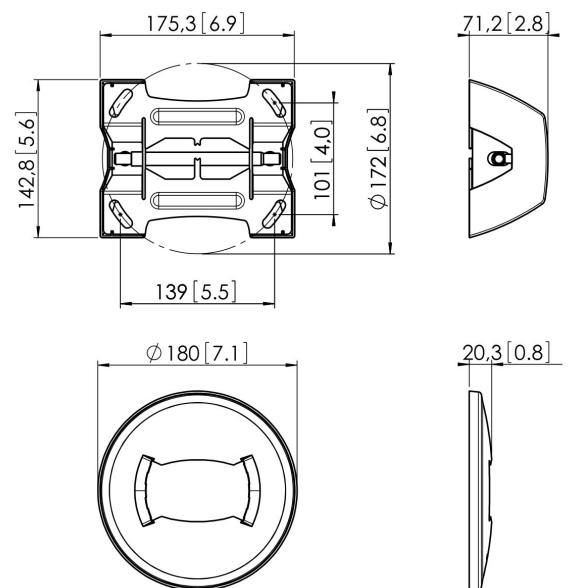

PUC 1060 Ceiling Plate fixed

The PUC 1060 ceiling plate is a part of the modular Connect-it system with which you can create a ceiling solution for medium- to large-sized displays.

PUC 1060 Ceiling Plate fixed

Specifications

Article number (SKU)	7210604
Colour	Black
EAN single box	8712285318665
TÜV certified	Yes
Guarantee	5 years
Max. weight load (kg/Lbs)	80 / 176.37
Ceiling plate options	Flat (fixed)
Ceiling types	Flat ceiling
Conned It exceptions	2x if inches gte 65
Fischer inside	Yes
Height options	Fixed height