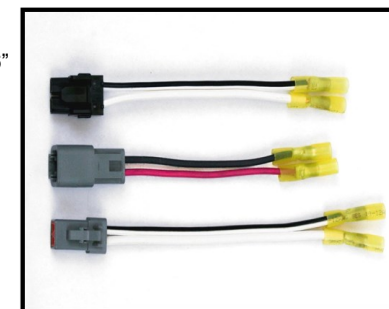

Slave Side

863252
3:1 Reduction
Gear

863249
Standard Landing
Gear Foot

20300434
Embossed Foot
Pad

R862270
Motor with
Gearbox

863253
Landing Gear
Spring Pin

Controller for Leveling Only

20300615
LS7.3, LS7.1, &
LS5.3

Control Box
(Travel Trailer)

20300614
LS6.6 & LS4.4

Control Box
(5th Wheel)

21700111
Service plug male 6"
control end

Plugs into Control
Box

21700110
Service plug
Female 6"

Plugs into
21700109

21700109
Service plug
Male 6" Motor
end