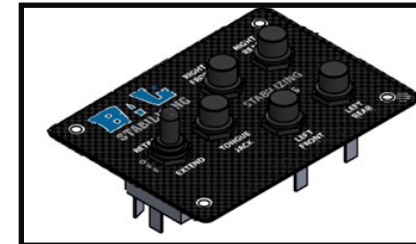

Tongue Jack Components

21700069
14" Tongue jack
Leg & Foot Pad

21700067
Tongue Jack Foot
Pad

21700108
5.1 Cover base

21700104
5.3 Cover base

21700106
7.3 Cover base

21700105
Cover for Lid

21700102
Tongue Jack Outer tube
24"

21700099
Tongue Jack Inner tube

21700072
Jack coupler
repair kit

20300591
Light Kit with
Harness

20300582
LED 3 Light Kit

20300579
LED 2 Light Kit

20300082
LED Light
Single

Touch Pads & Screens

20300576
5.1 User Panel
with Toggle Switch
for Stabilizing
Systems

20300427
5.1 User Panel with
Push Buttons for
Stabilizing Systems

20300086
Touch Screen for
Leveling Systems
(Travel Trailer)

20300581
Touch Screen
for Leveling
Systems
(5th Wheel)

Power C Jack Components

23419 19" C Jack

28100 28" C Jack

23622 22" C Jack

23425 25" C Jack

Foot Pad & Motor Sold Separate

For auto leveling systems only

20300529
Stabilizer Jack Pigtail.

20300030 – Coupler