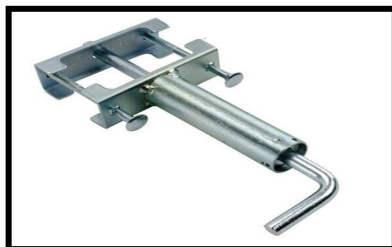

20300059

Rear Leveling Leg Foot Pad 8"

21700072

Jack coupler repair kit

Landing Leg Components (Fifth Wheel)

863247
Landing Gear
Lead Leg W/Drop
Leg

Drive/Master
Side

863248
Landing Gear Lead
Leg W/Drop Leg

Slave Side

863252
3:1 Reduction
Gear

863249
Standard Landing
Gear Foot

20300434
Embossed Foot
Pad

R862270
Motor with
Gearbox

863253
Landing Gear
Spring Pin

Controller for Leveling Only

20300615
LS7.3, LS7.1, &
LS5.3