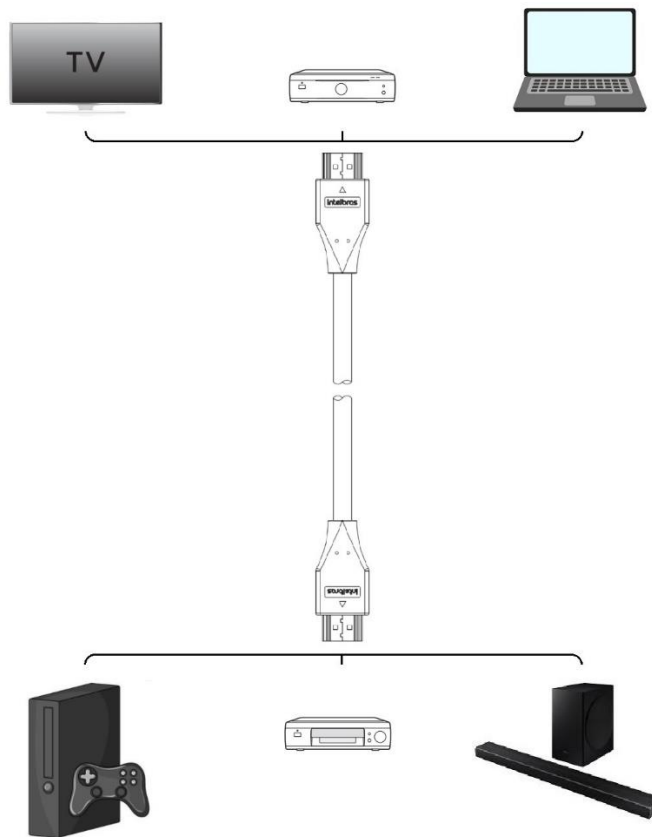

The CH 2120 is a cable with HDMI technology (High Definition Multimedia Interface) version 2.1 that allows the transmission of high resolution video and audio between devices compatible with this technology, so the HDMI cable CH 2120 is ideal for connecting in a simple and easy your devices, such as TVs, projectors, notebooks, video game consoles, home theaters, sound bars, etc. providing high performance on your devices.

Technical Specifications

| | |
|---|---|
| Length | 2 m |
| Version | 2.1 |
| Cable construction | 30 AWG / CCS (<i>copper clad steel</i>) |
| Cable Material | PVC |
| HDMI connector | Type A – Gold Plated |
| Number of pins | 19 pins |
| sRGB | ✓ |
| YCbCr 4:2:2/4:4:4 | ✓ |
| 8 channels LPCM, 192 kHz, 24-bit audio | ✓ |
| Blu-ray Image Full HD and DVD HD | ✓ |
| CEC (<i>Consumer Electronic Control</i>) | ✓ |
| Bandwidth | 48 Gbps |
| Audio DVD | ✓ |
| Super Audio CD (DSD - <i>Direct Stream Digital</i>) | ✓ |
| Deep Color | ✓ |
| xvYCC | ✓ |
| Auto lip-sync | ✓ |
| Audio Dolby TrueHD / DTS-HD | ✓ |
| Updated list of CEC commands | ✓ |
| 3D Support | ✓ |
| Ethernet Support (100 Mbit/s) | ✓ |
| ARC (<i>Áudio Return Channel</i>) | ✓ |
| Maximum video resolution | 8k (7680 x 4320 pixels) / 120 Hz |
| Maximum audio resolution | 1536 kHz |
| Support áudio channels | 32 channels |
| 4 audio streams | ✓ |
| 2 video streams | ✓ |
| HLG (<i>Hybrid Log-Gamma</i>) | ✓ |
| HDR (<i>High Dynamic Range</i>) Static | ✓ |
| HDR (<i>High Dynamic Range</i>) Dynamic | ✓ |
| eARC (<i>enhanced Áudio Return Channel</i>) | ✓ |
| VRR (<i>Variable Refresh Rate</i>) | ✓ |
| QMS (<i>Quick Media Switching</i>) | ✓ |
| ALLM (<i>Auto Low Latency Mode</i>) | ✓ |
| VESA DSC 1.2 ^a (YCbCr 4:2:0) | ✓ |
| DSC (<i>Display Stream Compression</i>) | ✓ |
| HDCP (<i>High-bandwidth Digital Content Protection</i>) | ✓ |

Integrated Solutions

Image 1 – Usage Scenarios