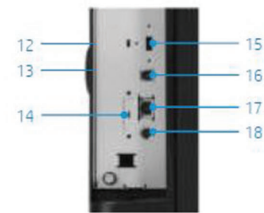

Product walkaround

1. Intuitive 10.9 cm (4.3 in) colortouchscreen control panel
2. 500-page output bin
3. Hardware integration pocket (HIP) for solution integration
4. 100-sheet face-up straight-through output bin
5. Easy front-door access to HP all-in-one toner cartridge
6. Built-in automatic two-sided printing
7. Two 500-sheet input trays support media up to A3 (11 x 17 in)
8. 3,500-sheet high-capacity input tray supports A4/letter media
9. Easy-access USB port to print files directly
10. 100-sheet multipurpose tray handles media up to 220 g/m² (53 lb bond)
11. Right-side doors provide access for clearing jams
12. 800 MHz processor, 1 GB standard memory
13. HP High-Performance Secure Hard Disk
14. Access port for optional Kensington-style lock
15. USB port (for connecting third-party devices)
16. Hi-Speed USB 2.0 printing port
17. HP Jetdirect Gigabit Ethernet print server
18. Foreign interface harness (for connecting third-party devices)