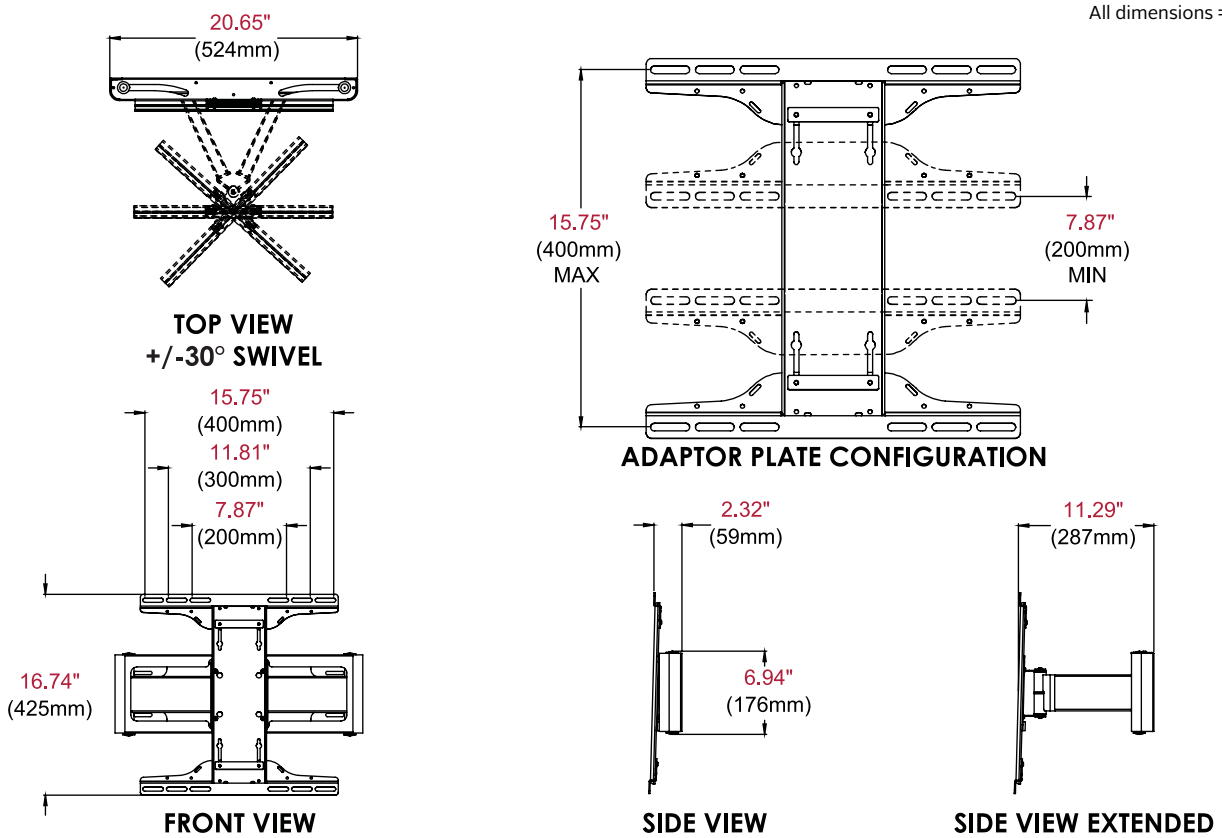

HPF650	Pull-Out Swivel Wall Mount for 32"-55" Displays

Product Specifications

	DIMENSIONS (W x H x D)	PRODUCT WEIGHT	LOAD CAPACITY	FINISH	AVAILABLE COLORS
HPF650	20.65" x 16.74" x 2.32"-11.29" (525 x 425 x 59-287mm)	13.40lb (6kg)	60lb (27kg)	Powder coat	Black

Package Specifications

	PACKAGE SIZE (W x H x D)	PACKAGE SHIP WEIGHT	PACKAGE UPC CODE	PACKAGE CONTENTS	UNITS IN PACKAGE
HPF650	21.25" x 12.5" x 4.0" (540 x 318 x 102mm)	14.81lb (6.72kg)	735029298052	Wall mount, universal adaptor and mounting hardware	1

Accessories

1. **ACC-HPF650:** In-furniture Bracket
   - **IBA3AC:** Recessed Cable Management and Power Storage Accessory Box*
2. **Works with most displays 42" and larger without being visible from behind when used with the HPF650. Verify dimensions for confirmation of compatibility.*

Architect Specifications

The Pull-Out Swivel Wall Mount shall be a Peerless-AV model HPF650 and shall be located where indicated on the plans. Assembly and installation shall be done according to instructions provided by the manufacturer.

Visit peerless-av.com to see the complete line of AV solutions from Peerless-AV, including outdoor displays, wireless, kiosks, digital audio, display mounts, projector mounts, carts/stands, and a full assortment of accessories.

Peerless-AV
2300 White Oak Circle
Aurora, IL 60502 USA
(800) 865-2112
(630) 375-5100
Fax: (800) 359-6500

Peerless-AV Europe
Unit 3 Watford Interchange
Colonial Way, Watford
Herts, WD24 4WP
United Kingdom
+44 (0) 1923 200100
Fax: +44 (0) 1923 200101

Peerless-AV de México
Ave de las Industrias 413
Parque Industrial Escobedo
Escobedo, N.L.,
Mexico 66050
+52 (81) 8384-8300
Fax: +52 (81) 8384-8360