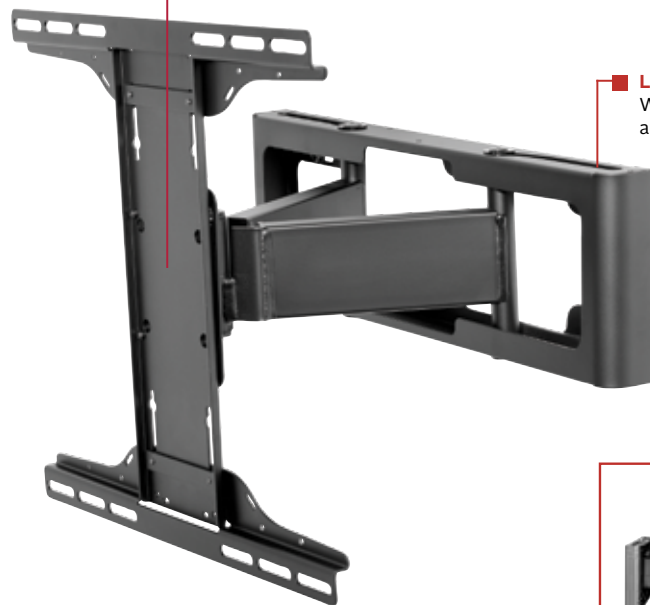

HPF650

Display size
32"-55"

Max load
60lb (27kg)

Pull-Out Swivel Wall Mount

FOR 32" TO 55" DISPLAYS

The HPF650 combines the best features of our FPS-1000 in one contemporary lightweight design, making it essential for on-wall or recessed/in-furniture application. With 30° of built in swivel, the HPF650 ensures your guests will always be able to find the perfect desired viewing angle. This mount is VESA® compliant, and accommodates virtually any flat panel display up to 60lbs. Equipped with functionality, maximum aesthetics, versatile installation and endless display compatibility options, the HPF650 is the ideal solution for any hospitality or residential application.

HPF650's capability of centering the display whether extended or retracted and lightweight design makes integrating today's LEDs into any hospitality or residential application a breeze.

Additional Features

- ✓ Can be dual mounted to 16" studs or single stud
- ✓ Built-in swivel up to ±30° provides adjustable viewing angles
- ✓ Easy pull-out swivel provides quick maintenance access
- ✓ Supports VESA® patterns from 200 x 200 to 400 x 400mm
- ✓ Adaptor plate's "I" shape design helps avoid blocking connections on back of display
- ✓ Security screws prevent tampering and theft
- ✓ Flush mountable for in-furniture applications when used in conjunction with in-furniture bracket accessory, ACC-HPF650

Fully retracted

AUTO CENTERING
Extended or retracted, the display remains centered on the mount

LIGHTWEIGHT DESIGN
Well suited for today's LEDs and fits into any room decor

Quick maintenance access

HPF650	Pull-Out Swivel Wall Mount for 32"-55" Displays
---------------	---