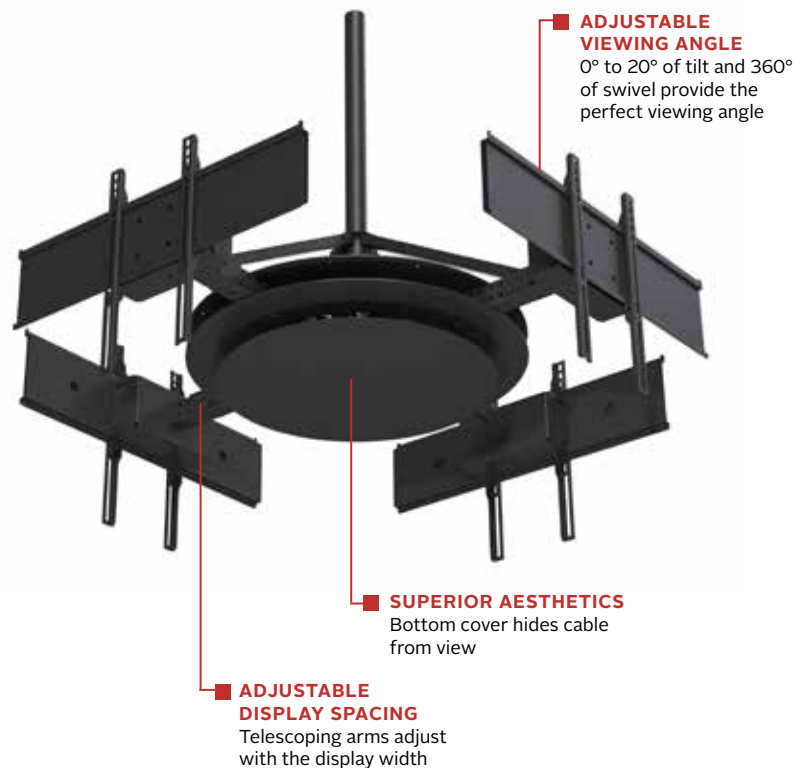

DST975-4

Display size
37"-75"

Max load
500lb (227kg)
125lb (57kg per display)

Multi-Display Ceiling Mount with Four Telescoping Arms

FOR 37" TO 75" DISPLAYS

The DST975-4 Multi-Display Ceiling Mount includes telescoping arms that holds four displays evenly spaced in a square or rectangular configuration, helping you create the ideal multi display ceiling mounted solution. Each arm's adjustable depth allows the installer to set the spacing between each display to meet your application's needs. With 360° of swivel, and 0° to 20° of tilt, this mount creates the perfect viewing angle for any application. The mount has been designed with superior aesthetics in mind and provides a bottom cover, resulting in sleek and clutter-free cable management throughout the entire solution.

DST975-4's telescoping arms offer spacing flexibility, so you can find the perfect placement for your display.

Additional Features

- ✓ Universal mount fits displays with mounting patterns up to 730 x 405mm (28.75"W x 15.95"H)
- ✓ 0° to 20° of tilt and 360° of swivel at time of installation
- ✓ Arms telescope to allow for the desired display spacing
- ✓ Bottom cover provides aesthetically pleasing cable management
- ✓ Tri and Hex options also available

DST975-4 Multi-Display Ceiling Mount with Four Telescoping Arms for 37"-75" Displays

Product Specifications

| | DIMENSIONS (W x H x D) | PRODUCT WEIGHT | LOAD CAPACITY | FINISH | AVAILABLE COLORS |
|-----------------|---|----------------|---|------------|------------------|
| DST975-4 | 51.20" x 21.80" x 51.20" (1300 x 554 x 1300mm) | 141lb (64.1kg) | 500lb (227kg) 125lb (57kg) per display | Matte/Flat | Black |