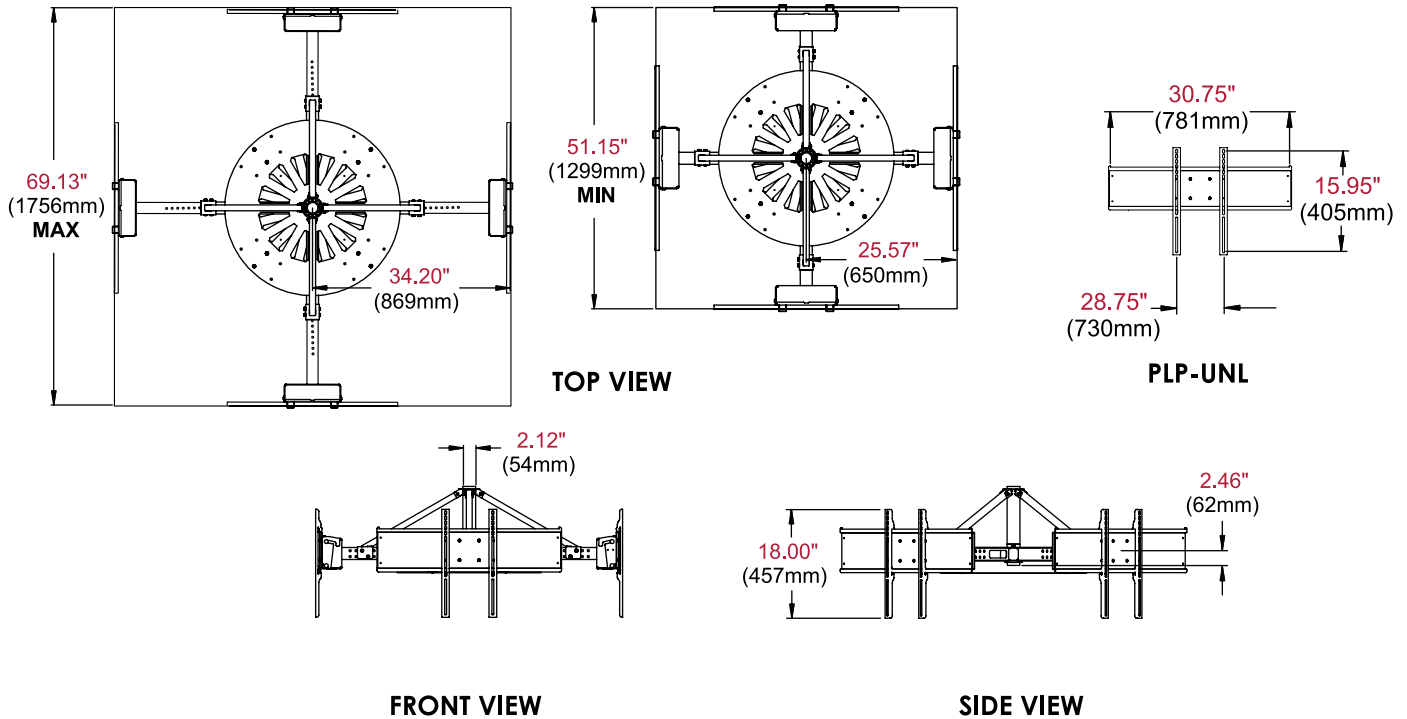

DST975-4 Multi-Display Ceiling Mount with Four Telescoping Arms for 37"-75" Displays

Product Specifications

	DIMENSIONS (W x H x D)	PRODUCT WEIGHT	LOAD CAPACITY	FINISH	AVAILABLE COLORS
DST975-4	51.20" x 21.80" x 51.20" (1300 x 554 x 1300mm)	141lb (64.1kg)	500lb (227kg) 125lb (57kg) per display	Matte/Flat	Black

Package Specifications

	PACKAGE SIZE (W x H x D)	PACKAGE SHIP WEIGHT	PACKAGE UPC CODE	PACKAGE CONTENTS	UNITS IN PACKAGE
DST975-4	33.10" x 31.90" x 10.75" (841 x 810 x 273mm)	164lb (74.5kg)	735029302469	Mounting hub, telescoping arms, universal adaptor plate and mounting hardware	1

Accessories

ADD Models: Ceiling Extensions
DCS, DCT Models: Ceiling Plates

All dimensions = inch (mm)

Architect Specifications

The Multi-Display Ceiling Mount with Four Telescoping Arms shall be a Peerless-AV model DST975-4 and shall be located where indicated on the plans. Assembly and installation shall be done according to instructions provided by the manufacturer.

Visit peerless-av.com to see the complete line of AV solutions from Peerless-AV, including outdoor displays, wireless, kiosks, digital audio, display mounts, projector mounts, carts/stands, and a full assortment of accessories.

Peerless-AV
2300 White Oak Circle
Aurora, IL 60502 USA
(800) 865-2112
(630) 375-5100
Fax: (800) 359-6500

Peerless-AV Europe
Unit 3 Watford Interchange
Colonial Way, Watford
Herts, WD24 4WP
United Kingdom
+44 (0) 1923 200100
Fax: +44 (0) 1923 200101

Peerless-AV de México
Ave de las Industrias 413
Parque Industrial Escobedo
Escobedo, N.L.,
Mexico 66050
+52 (81) 8384-8300
Fax: +52 (81) 8384-8360