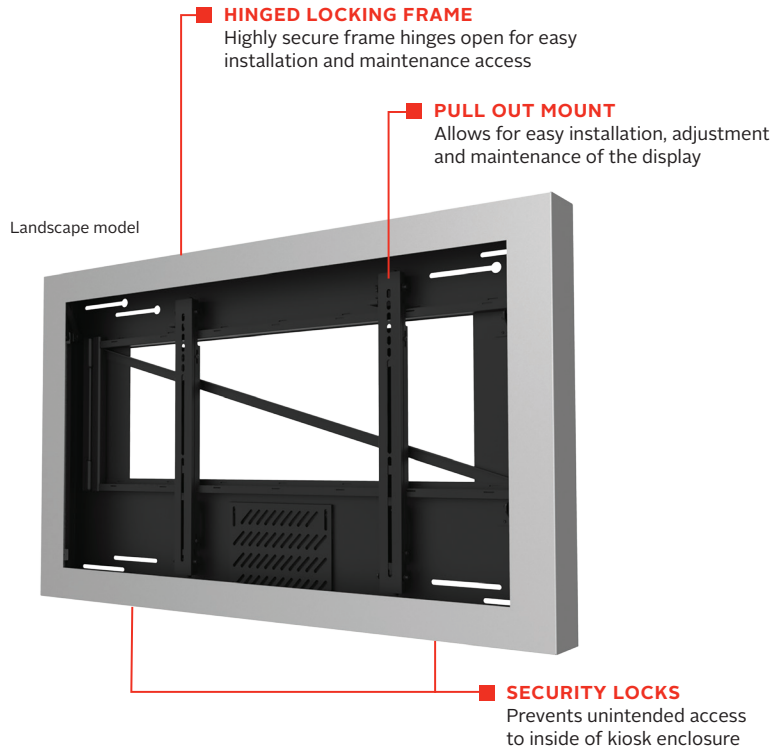

# Wall Kiosk Enclosure

Fits 40", 42", 43", 46", 47", 48", 49" and 55" Displays up to 2" (50mm) Thick

Peerless-AV's Wall Kiosk Enclosure provides a sleek digital showcase for advertising, entertaining, interactive wayfinding, and much more. These innovative kiosk enclosures accommodate a wide variety of ultra-thin displays in either landscape (KIL models) or portrait (KIP models) orientation. Despite the slim, ADA-compliant 3.97" profile, the kiosk enclosure can easily house media players, fans and other electrical equipment needed to create an impressive digital solution. From hotels to casinos to movie theaters, Peerless-AV's Wall Kiosk Enclosures are ideal for applications that want to take the guest experience up a notch and differentiate their brand.

- Eight way tool-less adjustment to quickly position display in kiosk window for flush alignment
- VESA® 200 x 200 up to 400 x 600mm compatible
- Thermostat controlled circulation fans ensure proper airflow within the kiosk
- Low profile design extends 3.97" (101mm) away from the wall, which meets the Americans with Disabilities Act (ADA) certification requirements
- Hinged top frame offers easy access to the display and other internal components for easy maintenance and enhanced security
- Supports wide range of aesthetic options including glass/acrylic, multiple colors, vinyl wraps, etc. to best match environment or promote brand strategy
- Pre-assembled to simplify installation of the entire solution
- Custom sizes available for smaller and larger displays

Portrait models available

Pull out mount for easy installation of display

RoHS  
COMPLIANT

TAA  
COMPLIANT