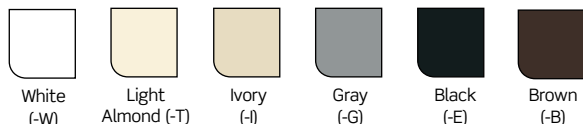

Wallplates are sold empty.
*Single-gang 1-Port Wallplate has only one ID window on top.
**Dual-gang 1- and 2-Port Wallplates have only two ID windows on top

Related Products

For QuickPort® connectors see pages R-2 to R-4.
For work area labeling solutions see page R-4.