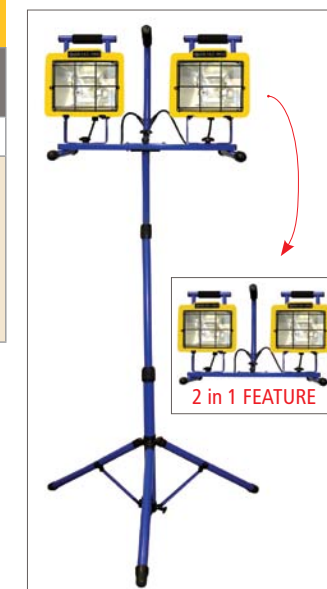

Industrial Grade Halogen Tripod Work Light

ITEM PN#	MAX WATTAGE	CORD LENGTH	WIRE GAUGE	WIRE TYPE	WIRE COLOR	PLUG TYPE	SWITCH	PACK QTY
08-00616	1400	7ft	18/3	SJTW	Black	5-15P	Yes	2

- Tripod Extends to 7 feet
- Tripod Features 2 in 1 Removable H-Base
- Heavy Duty H-Base Design
- Heavy Duty Face Frames
- Heavy Duty Grill
- Heavy Duty Grill
- Insulated Foam Handles
- Larger Housing for Higher Wattage
- Bulb(s) Included
- Adjustable Extension Leg

PRO SERIES product