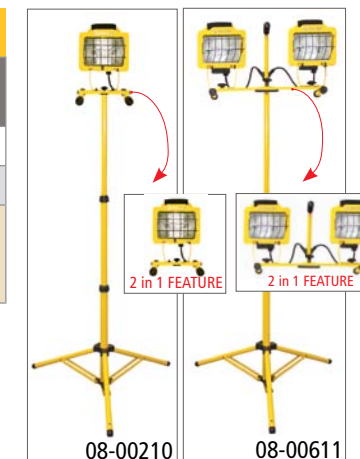

- Tripod Extends to 6 feet
- Tripod Features 2 in 1 Removable H-Base
- H-Base Design
- Heavy Duty Face Frames
- Insulated Foam Handles
- Bulb(s) Included

PRO SERIES product

Industrial Grade Halogen Tripod Work Light