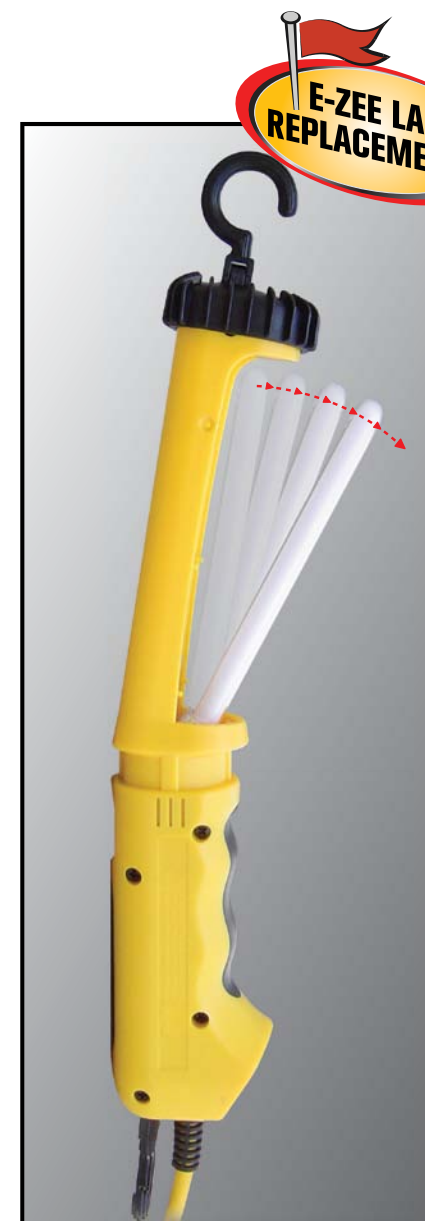

Incandescent Trouble Lights with Retractable Reel

Voltec's incandescent retractable reels are constructed of tough ABS or heavy duty steel and mount easily for use in any work environment. Mounting hardware included.

Magnetic Utility Power Light							
ITEM PN#	CORD LENGTH	WIRE GAUGE	WIRE TYPE	WIRE COLOR	BULB WATTS	PLUG TYPE	PACK QTY
08-00275	10ft	18/2	SPT-2	Black	10	12V DC	10

Metal Guard Work Light Retractable Reel												
ITEM PN#	REEL TYPE	CORD LENGTH	WIRE GAUGE	WIRE TYPE	WIRE COLOR	OUTLETS	BULB RATING	PLUG TYPE	RECEPTACLE TYPE	POWER RATING AMPS	WATTS	PACK QTY
07-00252	1	20ft	18/3	SVT	Yellow	1	75	5-15P	5-15R	7	875	4
• Grounded Outlet in Handle • Durable Metal Guard • Resettable Circuit Breaker • High Visibility Cord Color • Mounting Hardware Included												

Metal Guard Work Light Retractable Reel with Outlet in Handle												
ITEM PN#	REEL TYPE	CORD LENGTH	WIRE GAUGE	WIRE TYPE	WIRE COLOR	OUTLETS	BULB RATING	PLUG TYPE	RECEPTACLE TYPE	POWER RATING AMPS	WATTS	PACK QTY
07-00176	2	50ft	18/3	SVT	Yellow	1	75	5-15P	5-15R	6	750	4
07-00253	2	35ft	16/3	SJTW	Yellow	1	75	5-15P	5-15R	10	1250	4
• Grounded Outlet in Handle • Durable Metal Guard • Resettable Circuit Breaker • High Visibility Cord Color • Mounting Hardware Included												

PRO SERIES product

Industrial Metal Guard Work Light Retractable Reel with Outlet in Handle												
ITEM PN#	REEL TYPE	CORD LENGTH	WIRE GAUGE	WIRE TYPE	WIRE COLOR	OUTLETS	BULB RATING	PLUG TYPE	RECEPTACLE TYPE	POWER RATING AMPS	WATTS	PACK QTY
07-00254	3	50ft	16/3	SJTW	Yellow	1	75	5-15P	5-15R	13	1625	2
• 3-Way Wall/Ceiling/Bench Mount • Mounting Hardware Included • 5-Locking Positions • 3-Outlet Power Block • Convenient Carry Handle • Resettable Circuit Breaker												

E-ZEE LAMP

Makes Bulb Replacement Easy