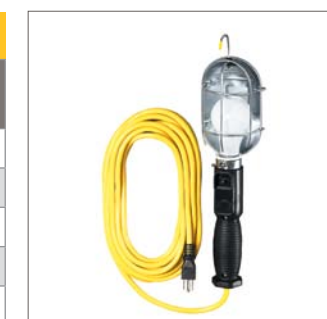

Metal Shade Work Light with Outlet in Handle

ITEM PN#	CORD LENGTH	WIRE GAUGE	WIRE TYPE	WIRE COLOR	OUTLETS	PLUG TYPE	RECEPTACLE TYPE	BULB RATING	PACK QTY
08-00257	25ft	18/3	SJT	Yellow	1	5-15P	5-15R	75	4
08-00258	50ft	18/3	SJT	Yellow	1	5-15P	5-15R	75	6
08-00183	6ft	16/3	SJT	Yellow	1	5-15P	5-15R	75	4
08-00184	25ft	16/3	SJT	Yellow	1	5-15P	5-15R	75	4
08-00185	50ft	16/3	SJT	Yellow	1	5-15P	5-15R	75	6