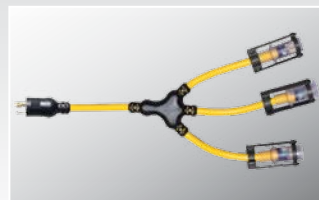

E-ZEELOCK 15 Amp Generator "W" Adapter with Lighted Ends										
ITEM PN#	CORD LENGTH	WIRE GAUGE	WIRE TYPE	WIRE COLOR	OUTLETS	PLUG TYPE	RECEPTACLE TYPE	POWER RATING AMPS	WATTS	PACK QTY
04-00200	2ft	12/3	STW	Yellow	3	L5-20P	5-15R	15	1875	12