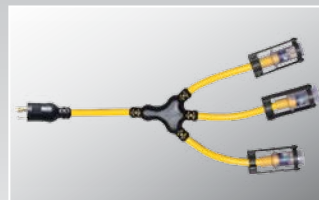

E-ZEELOCK U-Ground Plug to Locking Connector										
ITEM PN#	CORD LENGTH	WIRE GAUGE	WIRE TYPE	WIRE COLOR	OUTLETS	PLUG TYPE	RECEPTACLE TYPE	POWER RATING AMPS	WATTS	PACK QTY
04-00093	1ft	12/3	STW	Yellow	1	5-15P	L5-20R	15	1875	10