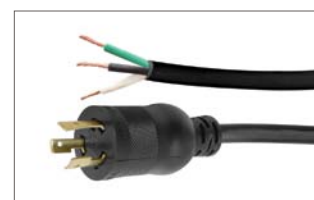

Replacement Cords for Power Tools

Voltec's selection of power supply and replacement cords are compatible with most power tool and appliance manufacturers specifications. All of our power supply cords are UL listed with many carrying the cUL approval for Canada as well.

2 Conductor SJ Repair Cord cUL_{us}								
ITEM PN#	CORD LENGTH	WIRE GAUGE	WIRE TYPE	WIRE COLOR	PLUG TYPE	POWER RATING AMPS WATTS		PACK QTY
03-00045	9ft	18/2	SJOW	Black	1-15P	13	1625	25
03-00047	9ft	16/2	SJOW	Black	1-15P	13	1625	25
03-00447	50ft	16/2	SJOW	Black	1-15P	13	1625	6
03-00048	9ft	14/2	SJOW	Black	1-15P	13	1625	20

3 Conductor Locking SJTW Repair Cord cUL_{us}								
ITEM PN#	CORD LENGTH	WIRE GAUGE	WIRE TYPE	WIRE COLOR	PLUG TYPE	POWER RATING AMPS WATTS		PACK QTY
03-00059	50ft	16/3	SJTW	Black	L5-20P	13	1625	12

Rubber 3 Conductor SJ Repair Cords cUL_{us}								
ITEM PN#	CORD LENGTH	WIRE GAUGE	WIRE TYPE	WIRE COLOR	PLUG TYPE	POWER RATING AMPS WATTS		PACK QTY
03-00060	9ft	18/3	SJ	Black	5-15P	13	1625	25
03-00062	9ft	16/3	SJ	Black	5-15P	13	1625	25
03-00063	50ft	16/3	SJ	Black	5-15P	13	1625	6
03-00066	9ft	14/3	SJ	Black	5-15P	13	1625	24

Rubber 3 Conductor Locking SJ Repair Cords cUL_{us}								
ITEM PN#	CORD LENGTH	WIRE GAUGE	WIRE TYPE	WIRE COLOR	PLUG TYPE	POWER RATING AMPS WATTS		PACK QTY
03-00064	9ft	16/3	SJ	Black	L5-20P	13	1625	25
03-00065	50ft	16/3	SJ	Black	L5-20P	13	1625	6

Range and Dryer SRDT Cords

At Voltec we stock a full line of 3 wire SRDT cords manufactured with molded on right angle plugs. The 3 wire cords are required for homes built before 1996. Choose 3 wire cords for existing installation or replacement of damaged cords. Our 3 wire cords come standard with ring connectors, in your choice of plugs rated from 30–50 amps, and are available in 4 and 6-foot lengths.