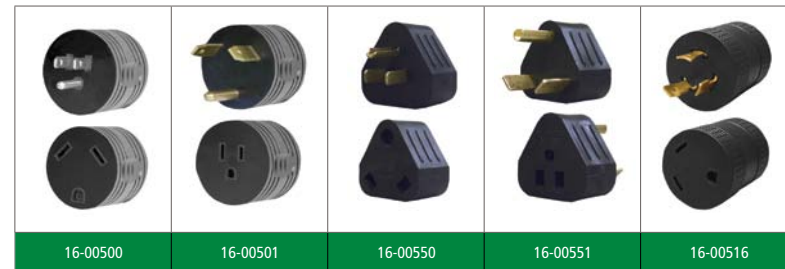

E-ZEE GRIP Replacement Handle

16-00548	Yellow Replacement Handle for 30AMP	PACK QTY: 2/10
16-00549	Yellow Replacement Handle for 50AMP	PACK QTY: 2/10

Adapters

Voltec Power and Lighting has over ten years of distribution experience and draws strength from over twenty years of manufacturing. Our commitment to quality has earned us both ISO 13485 and ISO 9001 ratings for quality control and excellence in manufacturing. We are also a UL registered firm, with products listed for UL, cUL, and ULus. Voltec Power and Lighting reaches into professional markets for PRO users in many categories, giving us a broad product offering for both the front of the store, into service areas.

Voltec Power and Lighting manufactures a full line of RV products, from molded adapters and cords to inverters and generator adapters. Our patented E-Zee Grip series offers a premium product to customers with ungraded features at a great price. Our point of purchase displays and NEW E-Zee grip set make marketing easy! This year, Voltec introduces our new line of RV locking products with our patented E-Zee Grip® handle.