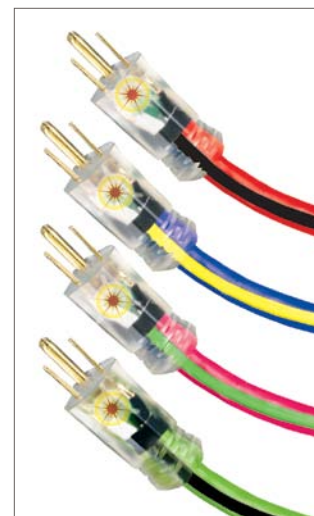

Outdoor 300V SJTW Extension Cords -40°F TO 140°F

3-Conductor 300V SJTW Extension Cord with Lighted Power Block

ITEM PN#	CORD LENGTH	WIRE GAUGE	WIRE TYPE	WIRE COLOR	OUTLETS	PLUG TYPE	RECEPTACLE TYPE	POWER RATING AMPS	WATTS	PACK QTY
05-00120	25ft	14/3	SJTW	Orange/Black	3	5-15P	5-15R	15	1875	12
05-00121	50ft	14/3	SJTW	Orange/Black	3	5-15P	5-15R	15	1875	6
05-00122	100ft	14/3	SJTW	Orange/Black	3	5-15P	5-15R	13	1625	3
05-00123	25ft	12/3	SJTW	Yellow/Blue	3	5-15P	5-15R	15	1875	12
05-00124	50ft	12/3	SJTW	Yellow/Blue	3	5-15P	5-15R	15	1875	4
05-00125	100ft	12/3	SJTW	Yellow/Blue	3	5-15P	5-15R	15	1875	2

3-Conductor 300V SJTW Extension Cord with Locking Connectors

ITEM PN#	CORD LENGTH	WIRE GAUGE	WIRE TYPE	WIRE COLOR	OUTLETS	PLUG TYPE	RECEPTACLE TYPE	POWER RATING AMPS	WATTS	PACK QTY
05-00128	50ft	12/3	SJTW	Yellow/Blue	1	L5-20P	L5-20R	20	2500	4
05-00131	100ft	12/3	SJTW	Yellow/Blue	1	L5-20P	L5-20R	15	1875	2
05-00130	100ft	12/3	SJTW	Red/Black	1	L5-20P	L5-20R	15	1875	2
05-00333	100ft	10/3	SJTW	Yellow/Black	1	L5-20P	L5-20R	20	2500	1

Kwik Kustom 300V SJTW Extension Cords -40°F TO 140°F

3-Conductor 300V SJTW Color Extension Cords with Lighted End

ITEM PN#	CORD LENGTH	WIRE GAUGE	WIRE TYPE	WIRE COLOR	OUTLETS	PLUG TYPE	RECEPTACLE TYPE	POWER RATING AMPS	WATTS	PACK QTY
05-00114	50ft	12/3	SJTW	FL Green/Black	1	5-15P	5-15R	15	1875	4
05-00116	100ft	12/3	SJTW	FL Green/Black	1	5-15P	5-15R	15	1875	2
05-00115	50ft	12/3	SJTW	Red/Black	1	5-15P	5-15R	15	1875	4
05-00117	100ft	12/3	SJTW	Red/Black	1	5-15P	5-15R	15	1875	2
05-00152	50ft	12/3	SJTW	Pink/Lime Green	1	5-15P	5-15R	15	1875	4
05-00153	100ft	12/3	SJTW	Pink/Lime Green	1	5-15P	5-15R	15	1875	2
05-00347	25ft	12/3	SJTW	Blue/Yellow	1	5-15P	5-15R	15	1875	12
05-00348	50ft	12/3	SJTW	Blue/Yellow	1	5-15P	5-15R	15	1875	4
05-00349	100ft	12/3	SJTW	Blue/Yellow	1	5-15P	5-15R	15	1875	2

Stand Out From The Crowd. Available in stock.