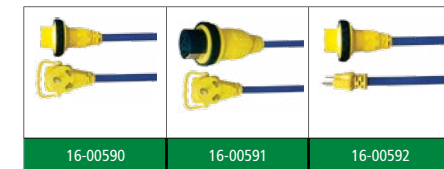

RV Locking Adapters with **E-ZEE GRIP**

RV Adapters with Locking Tight Female Receptacle

16-00590	2ft	10/3	STW	Blue/Yellow	1	30A	30A	10
16-00591	2ft	10/3	STW	Blue/Yellow	1	30A	50A	10
16-00592	2ft	10/3	STW	Blue/Yellow	1	5-15P	30A	10