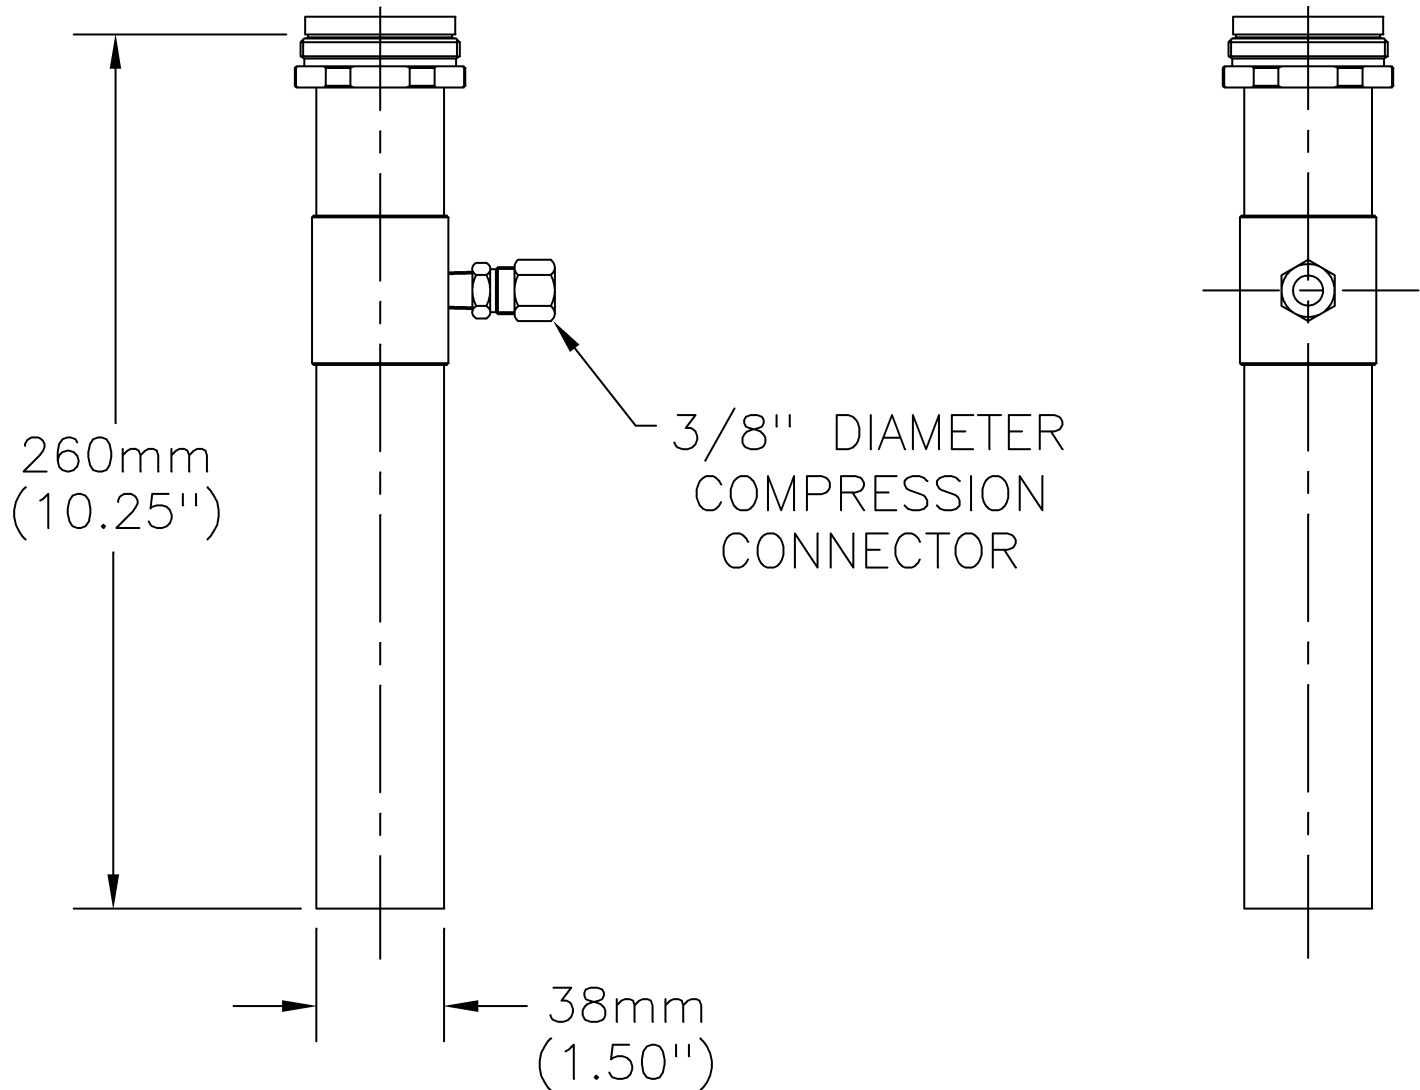

Flush Valves

1 1/2" dia. X 10 1/4" long Flush Valve Outlet Tube
w/Trap Seal Primer Tee - chrome plate finish
(REPLACES 70248)

Model No: 060781A

COMPLIES WITH:

- (Contact Delta Representative for State and/or Local Approvals)

SPECIFICATION:

- 1 1/2" dia. X 10 1/4" long Flush Valve Outlet Tube w/Trap Seal Primer Tee - chrome plate finish(REPLACES 70248)

OPERATION:

- Not Available

(Dimensional drawing on following page)

Delta reserves the right (1) to make changes to specifications and materials, and (2) to change or discontinue models, both without notice or obligation. Dimensions are for reference. Measurement may vary plus or minus 6mm(0.25"). Mounting locations are suggested only. Check with local codes for requirements in your area. This spec was produced April 29, 2021.

Delta reserves the right (1) to make changes to specifications and materials, and (2) to change or discontinue models, both without notice or obligation. Dimensions are for reference. Measurement may vary plus or minus 6mm(0.25"). Mounting locations are suggested only. Check with local codes for requirements in your area. This spec was produced April 29, 2021.