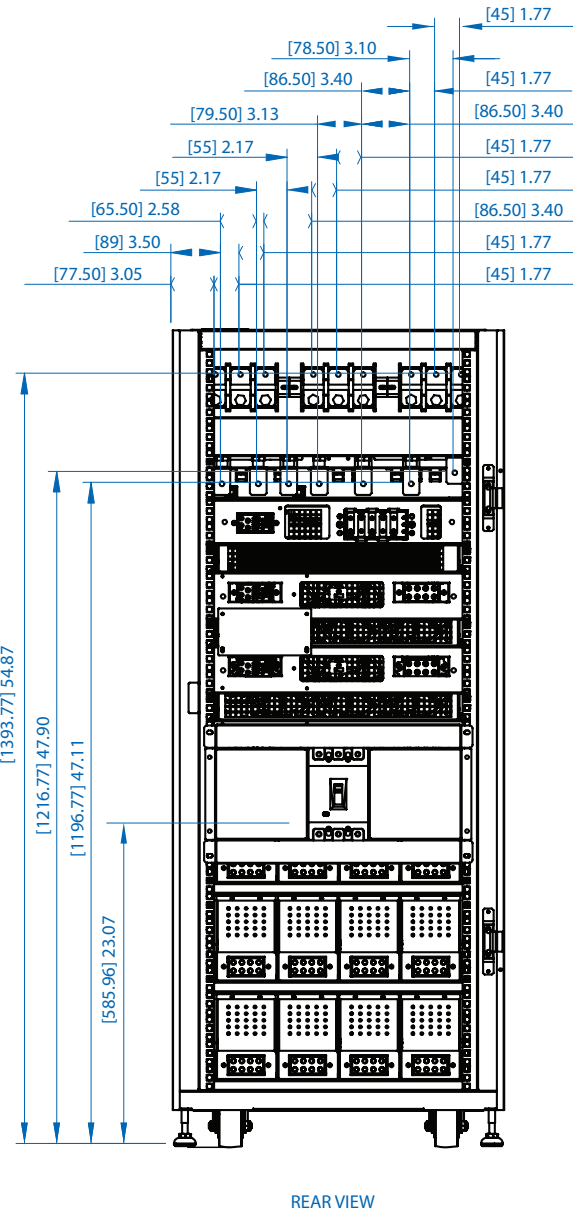

Note: Terminal stud size is M8 screw and nut.

1111 W. 35th Street
Chicago, IL 60609 USA
773.869.1234
www.tripplite.com

Small Frame (30U)
including Battery Module(s)

1111 W. 35th Street
Chicago, IL 60609 USA
773.869.1234
www.tripplite.com

Small Frame (30U)
including Battery Module(s)

1111 W. 35th Street
Chicago, IL 60609 USA
773.869.1234
www.tripplite.com

WITH ANCHORING DETAIL

**Small Frame (30U)
including Battery Module(s)**

1111 W. 35th Street
Chicago, IL 60609 USA
773.869.1234
www.tripplite.com

Small Frame (30U)
including Battery Module(s)

1111 W. 35th Street
Chicago, IL 60609 USA
773.869.1234
www.tripplite.com

Small Frame (30U)
including Battery Module(s)

TRIPP·LITE

1111 W. 35th Street
Chicago, IL 60609 USA
773.869.1234
www.tripplite.com

Dimensions: [mm] INCHES

Tripp Lite has a policy of continuous improvement. Specifications are subject to change without notice. Photos and illustrations may differ slightly from actual products.

6 of 6