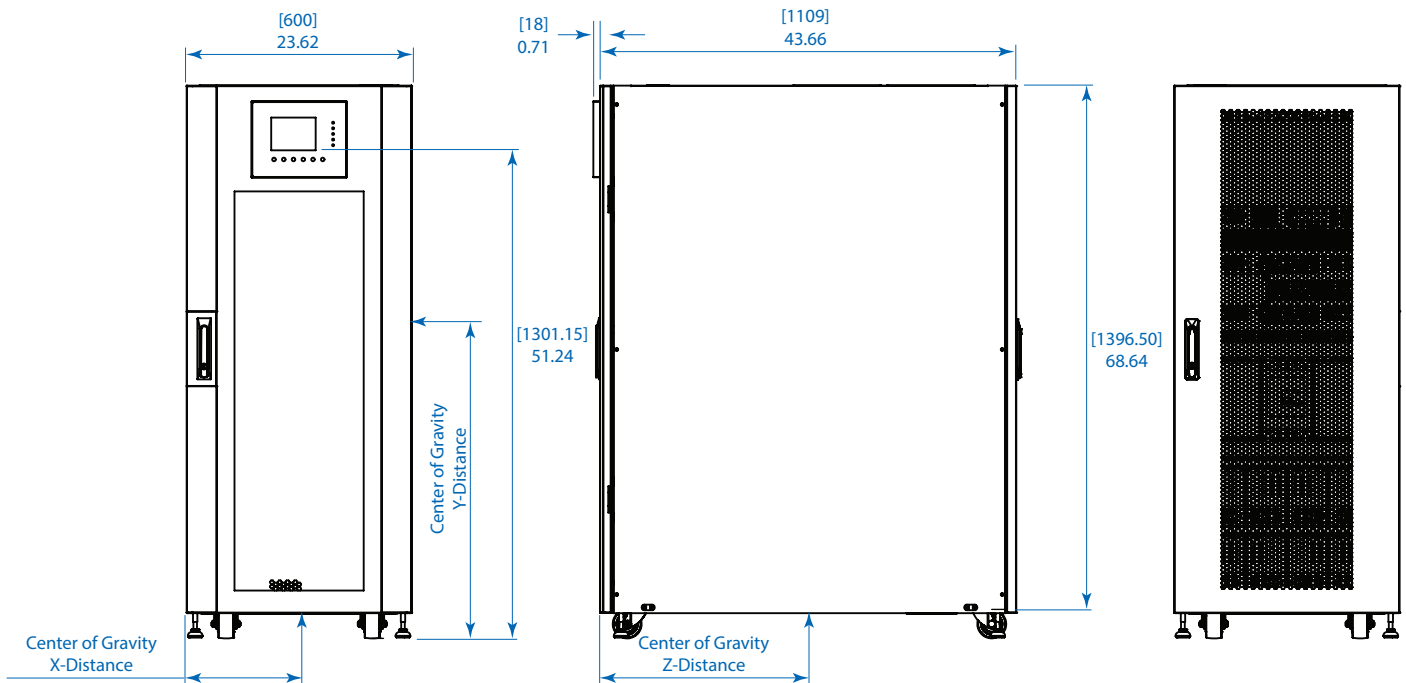

Note: Terminal stud size is M8 screw and nut.

1111 W. 35th Street
Chicago, IL 60609 USA
773.869.1234
www.tripplite.com

Small Frame (30U)
including Battery Module(s)

1111 W. 35th Street
Chicago, IL 60609 USA
773.869.1234
www.tripplite.com

Small Frame (30U)
including Battery Module(s)

1111 W. 35th Street
Chicago, IL 60609 USA
773.869.1234
www.tripplite.com

WITH ANCHORING DETAIL

**Small Frame (30U)
including Battery Module(s)**

1111 W. 35th Street
Chicago, IL 60609 USA
773.869.1234
www.tripplite.com

Dimensions: [mm] INCHES

Tripp Lite has a policy of continuous improvement. Specifications are subject to change without notice. Photos and illustrations may differ slightly from actual products.

6 of 6