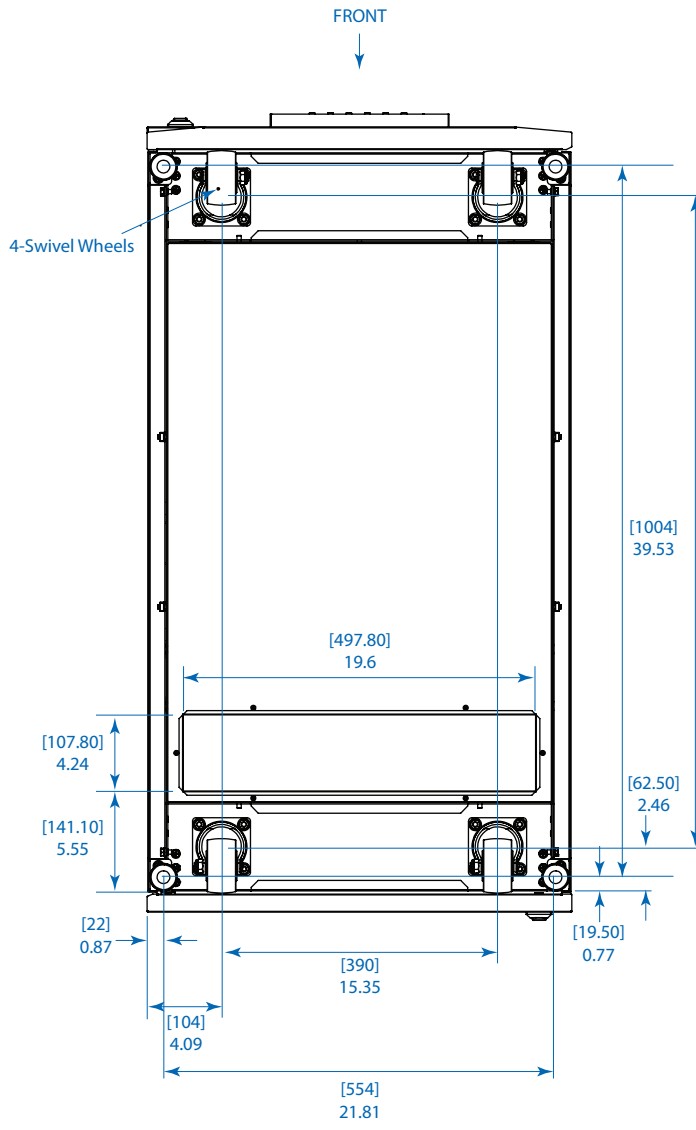

	SVX30KS1P2B	SVX30KS1P3B	SVX60KS2P3B	SVX90KS3P
Max Input Current	55A	55A	110A	165A
Rec. OCPD (A)	Rec. OCPD approx. 125% of Max AC input current			
Power & Ground Cable	6 AWG 13 mm ²	6 AWG 13 mm ²	1 AWG 42 mm ²	3/0 AWG 85 mm ²
Fixation Torque Force	2.26 N-m			
Heat Dissipation (BTU/hr)	5221	5221	10851	16276
Dimensions (HxWxD mm)	1475 x 600 x 1100			
Weight (kg)	502	606	640.5	363
Floor Loading (kg/m ²)	760.6	918	970.5	550

Note: Terminal stud size is M8 screw and nut.

1111 W. 35th Street
Chicago, IL 60609 USA
773.869.1234
www.tripplite.com

Small Frame (30U)
including Battery Module(s)

1111 W. 35th Street
Chicago, IL 60609 USA
773.869.1234
www.tripplite.com

Small Frame (30U)
including Battery Module(s)

1111 W. 35th Street
Chicago, IL 60609 USA
773.869.1234
www.tripplite.com

WITH ANCHORING DETAIL

**Small Frame (30U)
including Battery Module(s)**

1111 W. 35th Street
Chicago, IL 60609 USA
773.869.1234
www.tripplite.com

Dimensions: [mm] INCHES

Tripp Lite has a policy of continuous improvement. Specifications are subject to change without notice. Photos and illustrations may differ slightly from actual products.

6 of 6