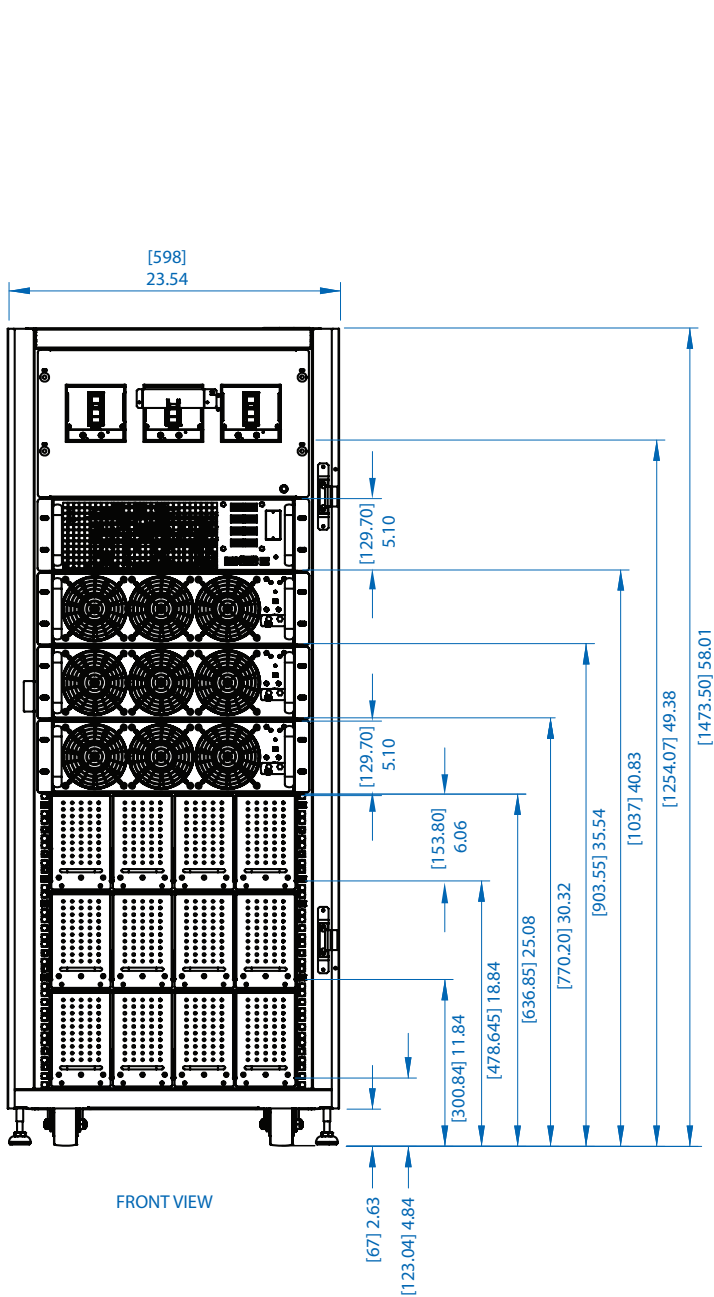

Note: Terminal stud size is M8 screw and nut.

1111 W. 35th Street
Chicago, IL 60609 USA
773.869.1234
www.tripplite.com

Small Frame (30U)
including Battery Module(s)

1111 W. 35th Street
Chicago, IL 60609 USA
773.869.1234
www.tripplite.com

Small Frame (30U)
including Battery Module(s)

1111 W. 35th Street
Chicago, IL 60609 USA
773.869.1234
www.tripplite.com

WITH ANCHORING DETAIL

**Small Frame (30U)
including Battery Module(s)**

1111 W. 35th Street
Chicago, IL 60609 USA
773.869.1234
www.tripplite.com

Small Frame (30U)
including Battery Module(s)

1111 W. 35th Street
Chicago, IL 60609 USA
773.869.1234
www.tripplite.com

Small Frame (30U)
including Battery Module(s)

TRIPP·LITE

1111 W. 35th Street
Chicago, IL 60609 USA
773.869.1234
www.tripplite.com

Dimensions: [mm] INCHES

Tripp Lite has a policy of continuous improvement. Specifications are subject to change without notice. Photos and illustrations may differ slightly from actual products.

6 of 6