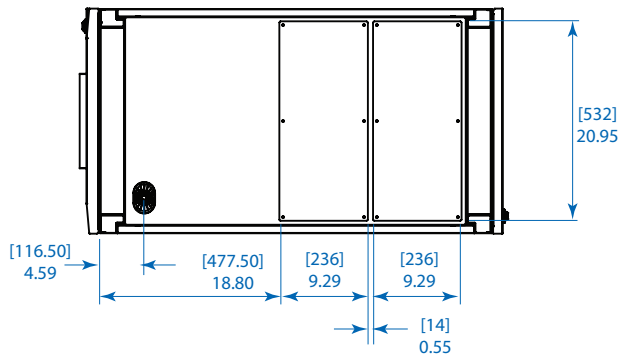

	SVX30KS1P2B	SVX30KS1P3B	SVX60KS2P3B	SVX90KS3P
Max Input Current	55A	55A	110A	165A
Rec. OCPD (A)	Rec. OCPD approx. 125% of Max AC input current			
Power & Ground Cable	6 AWG 13 mm ²	6 AWG 13 mm ²	1 AWG 42 mm ²	3/0 AWG 85 mm ²
Fixation Torque Force	2.26 N-m			
Heat Dissipation (BTU/hr)	5221	5221	10851	16276
Dimensions (HxWxD mm)	1475 x 600 x 1100			
Weight (kg)	502	606	640.5	363
Floor Loading (kg/m ²)	760.6	918	970.5	550

Note: Terminal stud size is M8 screw and nut.

1111 W. 35th Street
Chicago, IL 60609 USA
773.869.1234
www.tripplite.com

Small Frame (30U)
including Battery Module(s)

1111 W. 35th Street
Chicago, IL 60609 USA
773.869.1234
www.tripplite.com

Small Frame (30U)
including Battery Module(s)

1111 W. 35th Street
Chicago, IL 60609 USA
773.869.1234
www.tripplite.com

WITH ANCHORING DETAIL

**Small Frame (30U)
including Battery Module(s)**

1111 W. 35th Street
Chicago, IL 60609 USA
773.869.1234
www.tripplite.com

Dimensions: [mm] INCHES

Tripp Lite has a policy of continuous improvement. Specifications are subject to change without notice. Photos and illustrations may differ slightly from actual products.

6 of 6