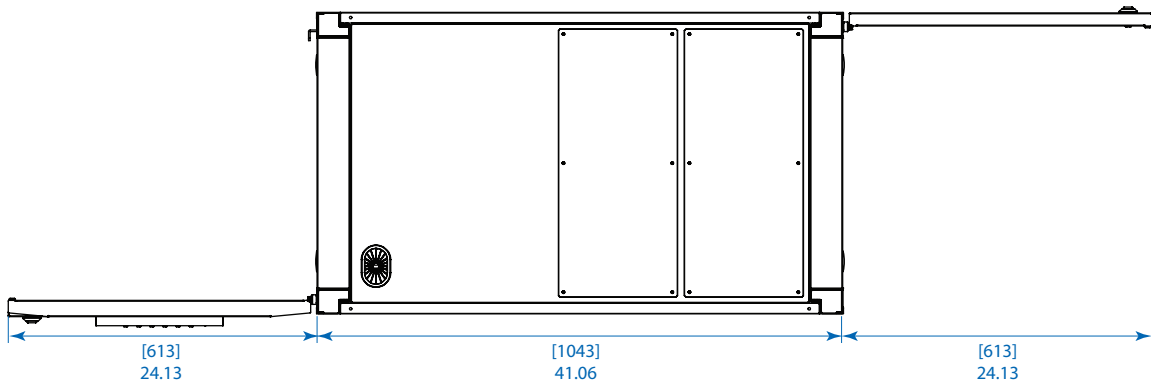

Small Frame (30U)
including Battery Module(s)

TRIPP·LITE

1111 W. 35th Street
Chicago, IL 60609 USA
773.869.1234
www.tripplite.com

Dimensions: [mm] INCHES

Tripp Lite has a policy of continuous improvement. Specifications are subject to change without notice. Photos and illustrations may differ slightly from actual products.

6 of 6