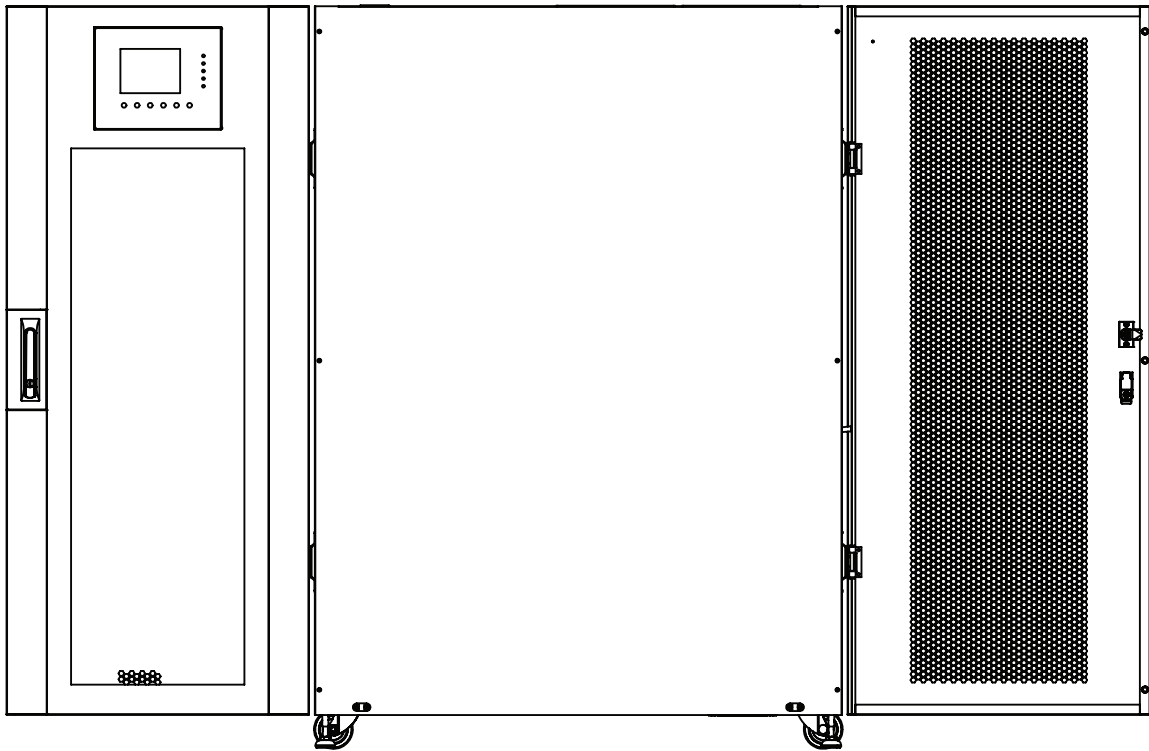

Small Frame (30U)
including Battery Module(s)

TRIPP·LITE

1111 W. 35th Street
Chicago, IL 60609 USA
773.869.1234
www.tripplite.com

Dimensions: [mm] INCHES

Tripp Lite has a policy of continuous improvement. Specifications are subject to change without notice. Photos and illustrations may differ slightly from actual products.

6 of 6