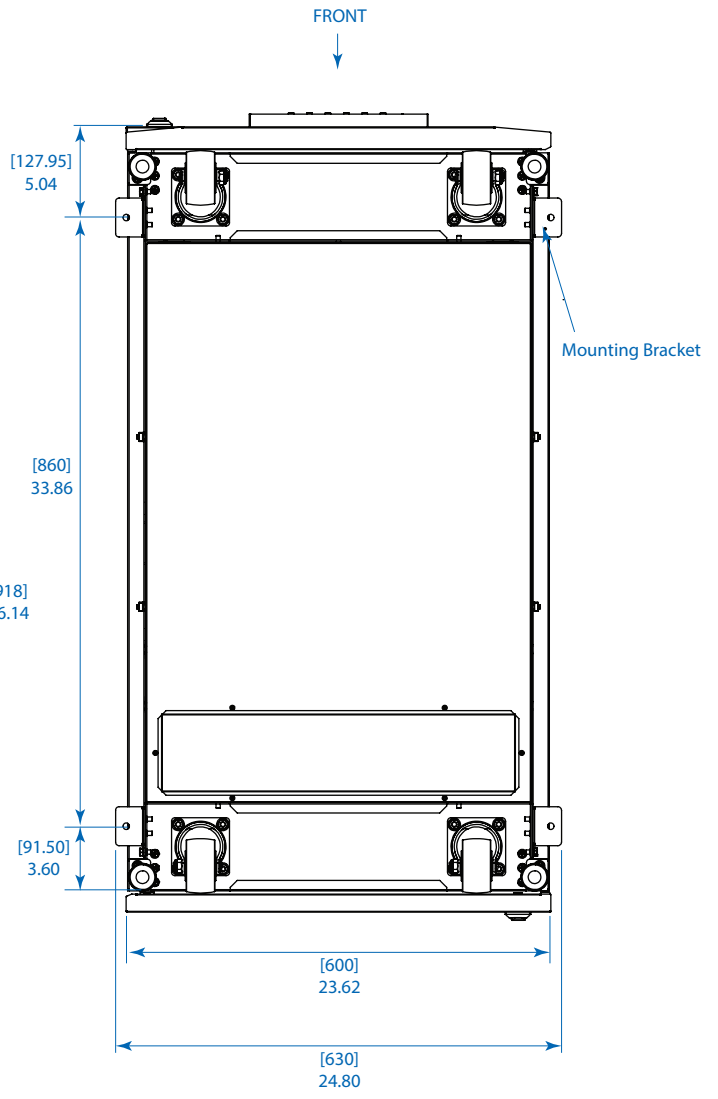

	SVX30KS1P2B	SVX30KS1P3B	SVX60KS2P3B	SVX90KS3P
Max Input Current	55A	55A	110A	165A
Rec. OCPD (A)	Rec. OCPD approx. 125% of Max AC input current			
Power & Ground Cable	6 AWG 13 mm ²	6 AWG 13 mm ²	1 AWG 42 mm ²	3/0 AWG 85 mm ²
Fixation Torque Force	2.26 N-m			
Heat Dissipation (BTU/hr)	5221	5221	10851	16276
Dimensions (HxWxD mm)	1475 x 600 x 1100			
Weight (kg)	502	606	640.5	363
Floor Loading (kg/m ²)	760.6	918	970.5	550

Note: Terminal stud size is M8 screw and nut.

1111 W. 35th Street
Chicago, IL 60609 USA
773.869.1234
www.tripplite.com

Small Frame (30U)
including Battery Module(s)

1111 W. 35th Street
Chicago, IL 60609 USA
773.869.1234
www.tripplite.com

Small Frame (30U)
including Battery Module(s)

1111 W. 35th Street
Chicago, IL 60609 USA
773.869.1234
www.tripplite.com

WITH ANCHORING DETAIL

**Small Frame (30U)
including Battery Module(s)**

1111 W. 35th Street
Chicago, IL 60609 USA
773.869.1234
www.tripplite.com

Dimensions: [mm] INCHES

Tripp Lite has a policy of continuous improvement. Specifications are subject to change without notice. Photos and illustrations may differ slightly from actual products.

6 of 6