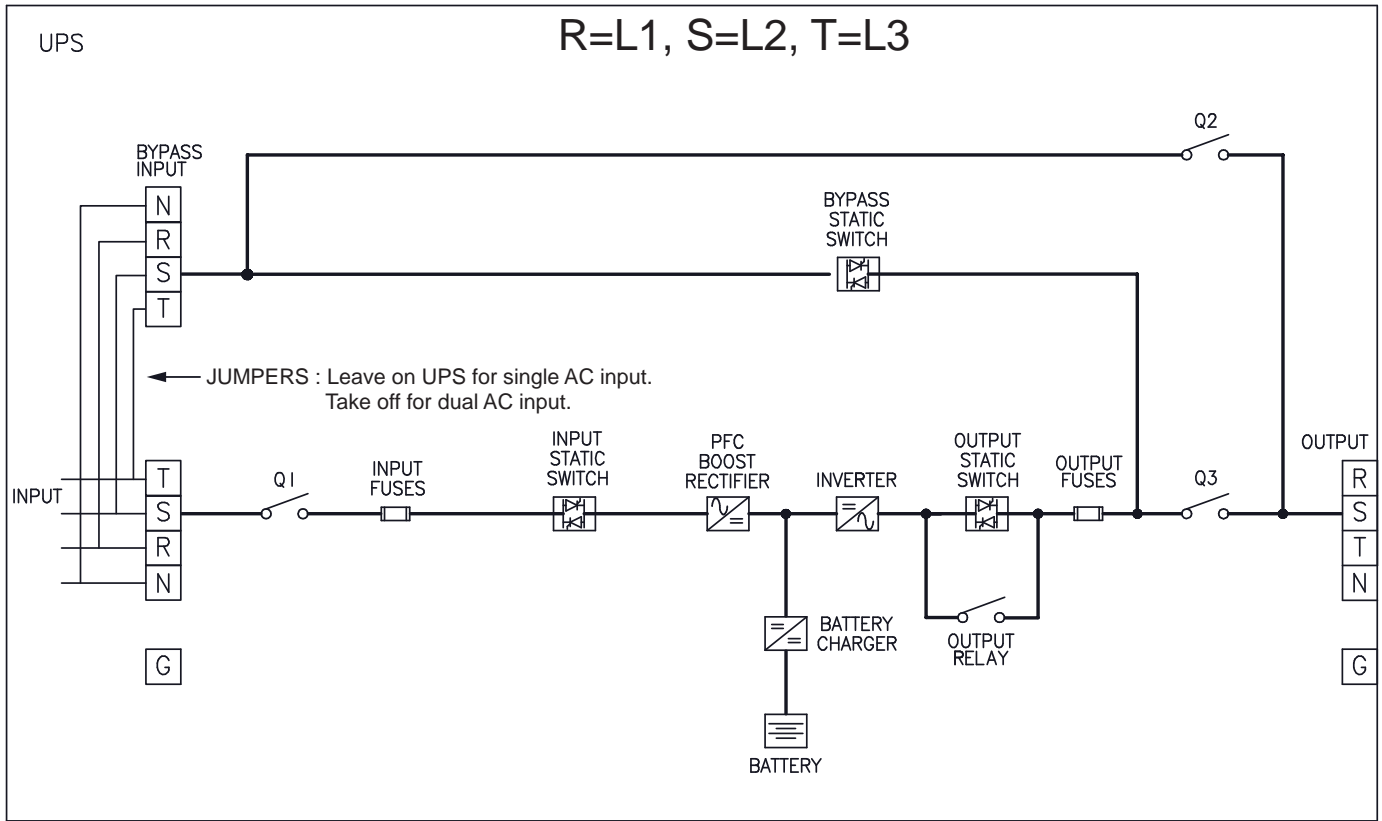

Note: Terminal stud size is M8 screw and nut.

DC Input Maximum Current and Power Cable Configuration

Nominal Battery Voltage: +/-240V DC

	SVX30KS1P2B	SVX30KS1P3B	SVX60KS2P3B	SVX90KS3P
Rec. Ext. Batt. Breaker	100A	100A	200A	300A
Power & Ground Cable	3 AWG 25 mm ²	4/0 AWG 95 mm ²	4/0 AWG 95 mm ²	300 MCM 150 mm ²
Fixation Torque Force	2.26 N-m			

Note: Terminal stud size is M8 screw and nut.

1111 W. 35th Street
Chicago, IL 60609 USA
773.869.1234
www.tripplite.com

Small Frame (30U)
including Battery Module(s)

1111 W. 35th Street
Chicago, IL 60609 USA
773.869.1234
www.tripplite.com