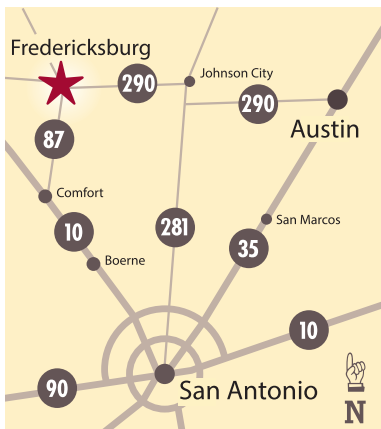

Ambiance

Amenities

Location

Size

Lodging Info — 24/7!

www.VisitFredericksburgTX.com

For a complete listing—and searchable database—of all Fredericksburg and Gillespie County bed & breakfasts, guesthouses, inns, guest ranches, hotels, motels, campgrounds and RV parks, visit us at www.VisitFredericksburgTX.com. You can also find restaurants, wineries, events, live entertainment, attractions and more. It's mobile friendly, too!

Travel Distances to Fredericksburg

Austin — 75 miles
Corpus Christi — 215 miles
DFW — 250 miles
El Paso — 500 miles
Houston — 240 miles
Laredo — 225 miles
Lubbock — 325 miles
San Antonio — 70 miles
South Padre Island — 360 Miles