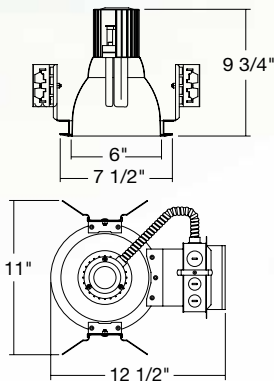

## Features

- HID metal halide housing for ED17 lamp (lamp not included)
- 120/277V electronic ballast included
- Galvanized steel construction
- Frame dimensions:  
11"L x 12 1/2"W x 9 3/4"H
- Trim support adjusts 3/4" to accommodate varying ceiling thickness.
- Hanger bars not included, order (CH26) C-channels, (FB27) linear bar hangers, or use 1/2" EMT pipe.
- UL damp location listed
- UL feed through listed
- Available with Quartz restrike relay (upon request)

## Dimensions

Height: 9 3/4" • Opening: 6 1/2"  
Trim O.D.: 7 5/8"