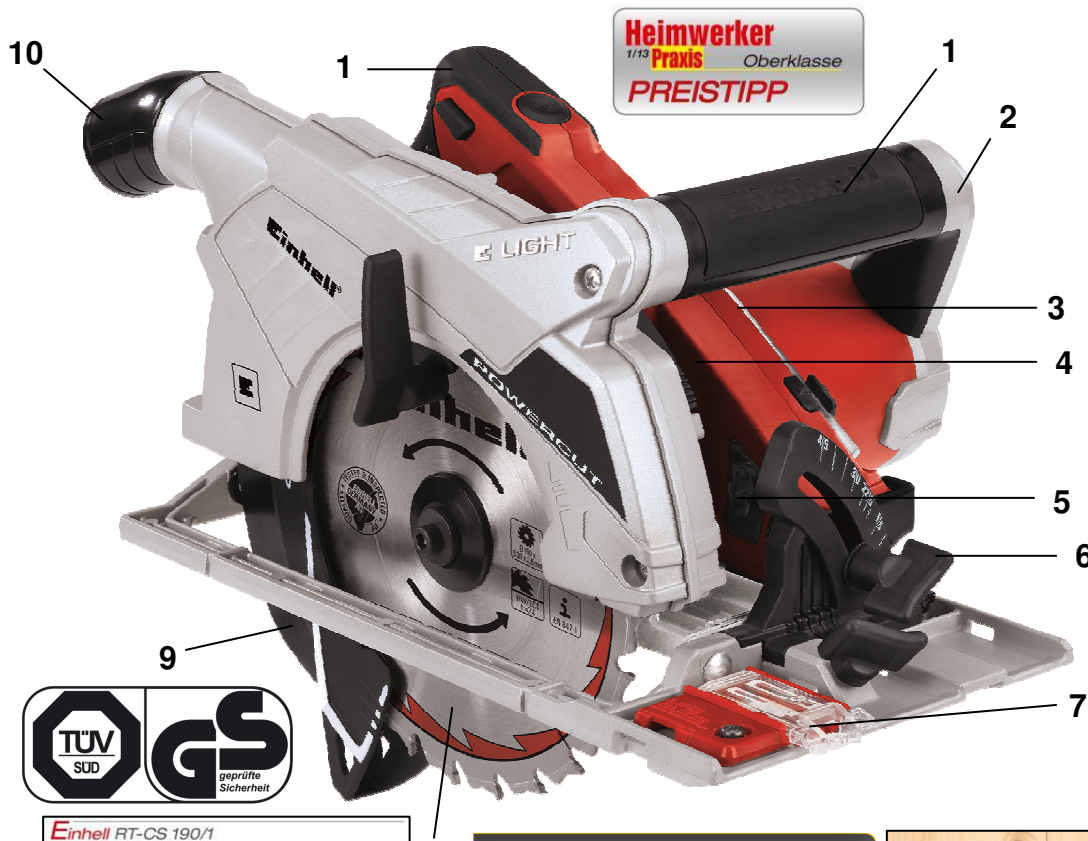

Einhell

RED

RT-CS 190/1 Circular Hand Saw

Art.-No. 43.309.70

Features

- Soft grip (1)
- Large handle (2)
- Spindle lock (4)
- LED saw point lightening (5)
- Toolless cutting depth adjustment (6)
- Toolless saw table adjustment (6)
- Cutting line gauge (Line Guide) (7)
- High-grade carbide tipped saw blade (8)
- Splitting wedge (it suits to the cutting depth) (9)

Standard accessories

- Parallel guide
- Key for saw blade change on the housing (3)
- Dust extraction adapter (10)

Technical Data

- Mains: 230 V ~ 50 Hz
- Power: 1,500 W
- No-load speed: 5,500 min⁻¹
- Cutting depth 90° / 45°: 66 / 48 mm
- Saw blade: ø 190 x ø 30 x 2.8 mm / 24 teeth
- Product weight: 5.2 kg

Logistic Data

- Net weight: 5.3 kg
- Gross weight: 6.5 kg
- Packing dimensions: 405 x 280 x 275 mm
- Bar code: 4006825 577037
- Sales unit: 2 pcs

As special accessory available:

**Guide Rail
L 700, 2 parts**