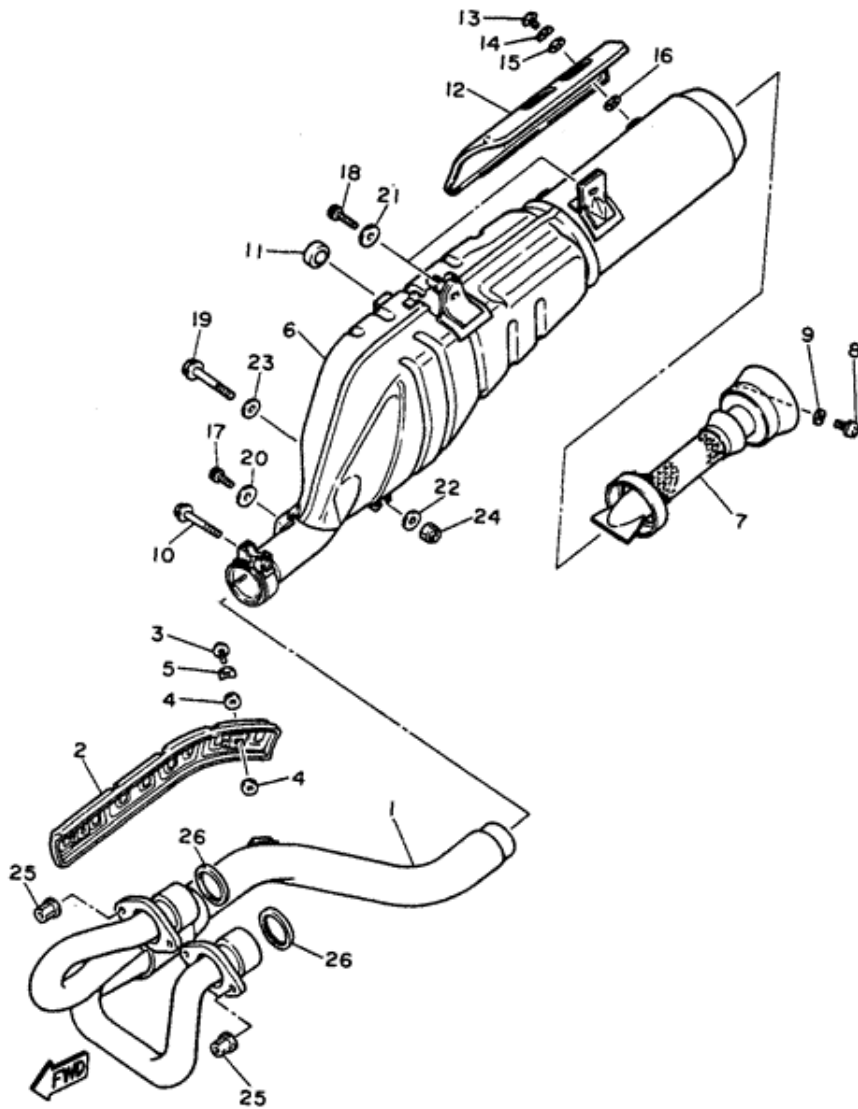

EXHAUST

Item	Part #	Description	Req
1	34K-14611-01-00	PIPE, EXHAUST 1	1
2	54G-14628-01-00	PROTECTOR, EXHAUST PIPE	1
3	90164-06017-00	SCREW, TAPPING	2
4	30X-14766-00-00	WASHER, PROTECTOR	4
5	90206-06090-00	WASHER, WAVE	2
6	3UY-14711-00-00	MUFFLER 1	1
7	34K-14752-00-00	PIPE, OUTLET	1
8	98506-06010-00	SCREW, PAN HEAD	1
9	92906-06100-00	WASHER, SPRING	1
10	95816-08045-00	BOLT, FLANGE	1
11	22W-24181-00-00	.DAMPER, LOCATING 1	1
12	3TB-14728-00-00	PROTECTOR, MUFFLER 2	1
13	98980-06010-00	SCREW, BIND	2
14	90206-06088-00	WASHER, WAVE (90206-06060-00)	2
15	3RW-14766-00-00	WASHER, PROTECTOR	2
16	30X-14766-00-00	WASHER, PROTECTOR	2
17	90109-085E2-00	BOLT	1
18	90105-10186-00	BOLT, WASHER BASED	2
19	90105-10232-00	BOLT, FLANGE	1
20	90201-08326-00	WASHER, PLATE	1
21	90201-102J5-00	WASHER, PLATE	2
22	90201-101J1-00	WASHER, PLATE	1
23	90201-10144-00	WASHER, PLATE	1
24	95611-10200-00	NUT, SELF-LOCKING	1
25	90179-06500-00	NUT	4
26	5Y1-14613-00-00	GASKET, EXHAUST PIPE	2