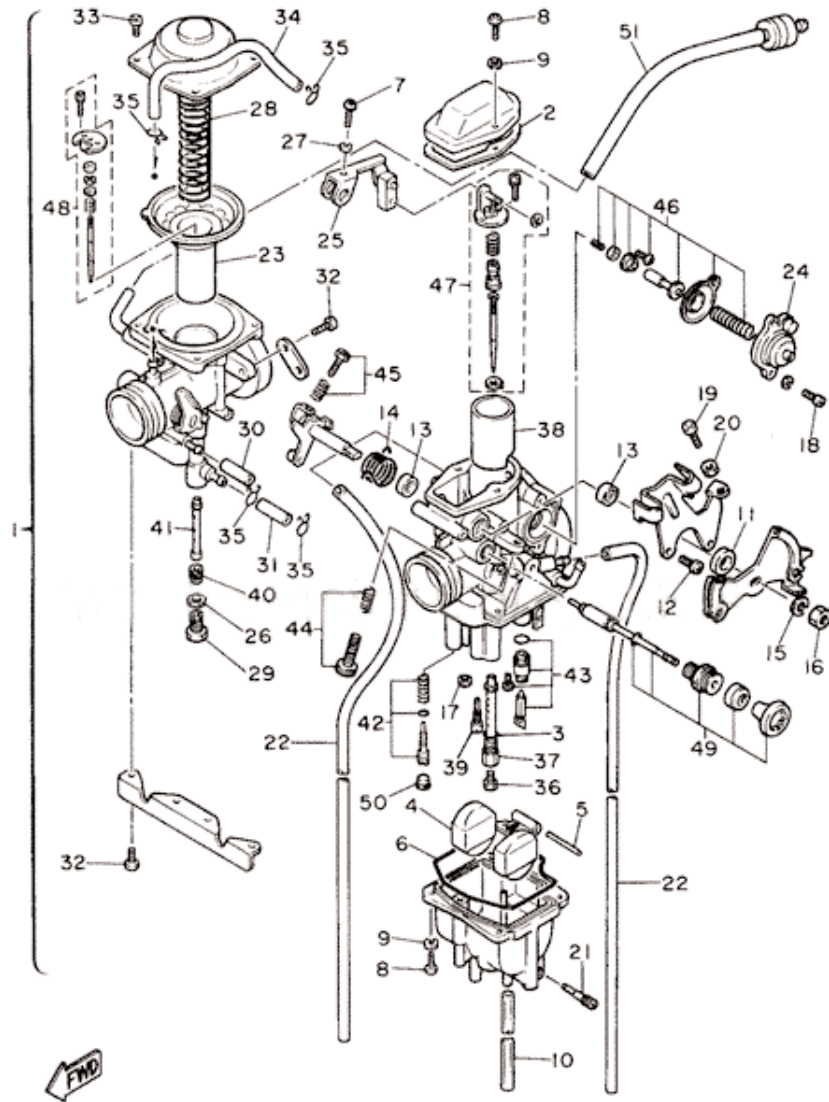

CARBURETOR - 2

Item	Part #	Description	Req
47	3UY-1490J-10-00	NEEDLE SET	1
48	3UY-1490J-00-00	NEEDLE SET	1
49	2KF-1410A-00-00	STARTER SET	1
50	2WJ-14367-00-00	PLUG	1
51	3TD-14197-00-00	PIPE	1