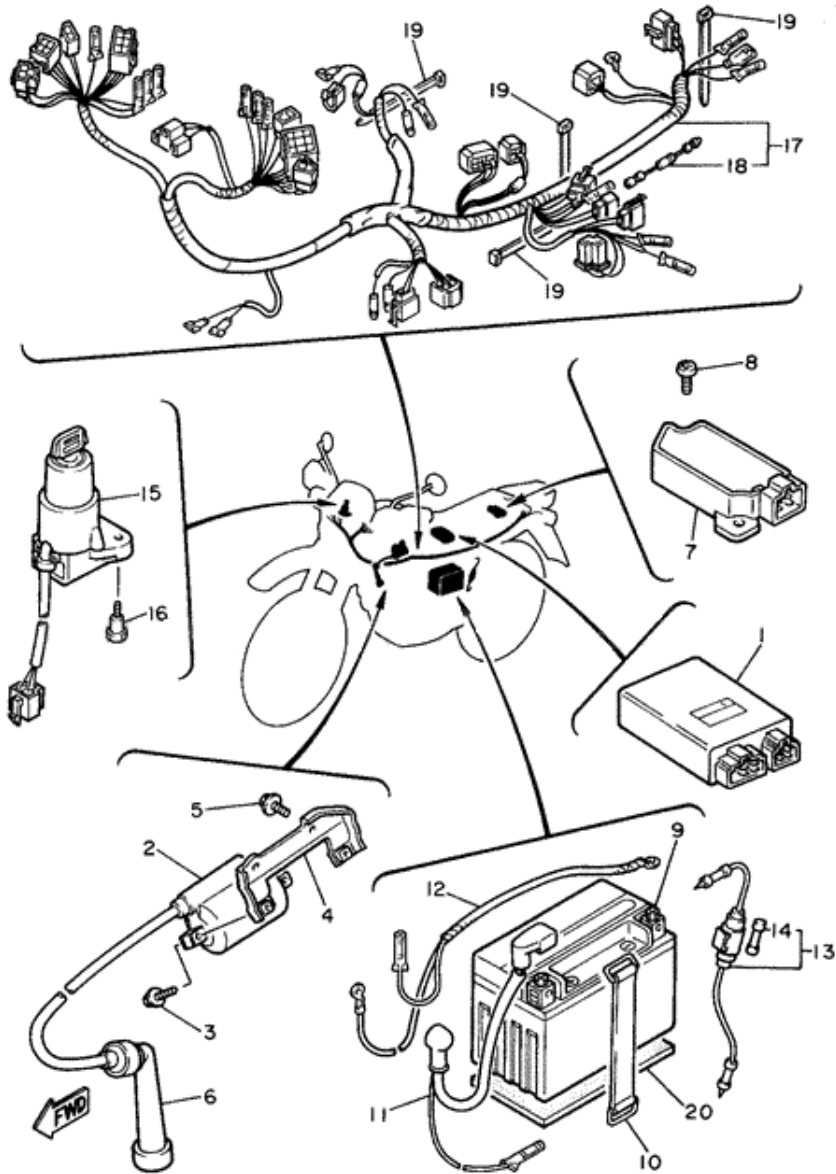

# CYLINDER

Item	Part #	Description	Req
1	3TB-11310-00-00	CYLINDER	1
2	93210-97524-00	O-RING	1
3	583-11127-00-00	ABSORBER 3	2
4	1VJ-11351-00-00	GASKET, CYLINDER	1
5	90201-080L8-00	WASHER, PLATE	2
6	90176-08026-00	NUT, CROWN	2
7	90201-10590-00	WASHER, PLATE	2
8	90179-10201-00	NUT	2
9	90201-10124-00	WASHER, PLATE	2
10	90179-10279-00	NUT, POP	2
11	91316-06035-00	BOLT	2
12	2KF-11181-01-00	GASKET, CYLINDER HEAD 1	1
13	91810-05018-00	PIN, DOWEL	2
14	90105-08505-00	BOLT, WASHER BASED	4
15	90201-085L3-00	WASHER, PLATE	4
16	90430-08178-00	GASKET	1
17	99510-08016-00	PIN, DOWEL	1

# ELECTRICAL 1

Item	Part #	Description	Req
1	3TB-82305-00-00	IGNITOR UNIT ASSEMBLY	1
2	3SX-82310-00-00	IGNITION COIL ASSEMBLY	1
3	97021-05020-00	BOLT	2
4	3TB-82316-00-00	BRACKET, IGNITION COIL	1
5	95801-06010-00	BOLT, FLANGE	2
6	371-82370-00-00	PLUG CAP ASSY	1
7	47X-81960-A2-00	RECTIFIER & REGULATOR ASSEMBLY	1
8	98580-06012-00	SCREW, PAN HEAD	2
9	BTY-YTX9B-S0-00	BATTERY (3PK-82100-00-00)V-8AH)	1
10	120-82131-00-00	BAND, BATTERY	1
11	3TB-82115-00-00	WIRE, PLUS LEAD	1
12	3TB-82116-00-00	WIRE, MINUS LEAD	1
13	2UJ-82150-00-00	FUSE HOLDER ASSEMBLY	1
14	1A0-82161-00-00	FUSE (20A)	1
15	3UY-82501-00-00	MAIN SWITCH STEERING LOCK	1
16	97522-06216-00	BOLT (90109-06614-00)	2
17	3UY-82590-00-00	WIRE HARNESS ASSEMBLY	1
18	3K7-81980-00-00	DIODE ASSY	1
19	12R-82591-00-00	BAND	4
20	5X2-24183-00-00	DAMPER, LOCATING 3	1