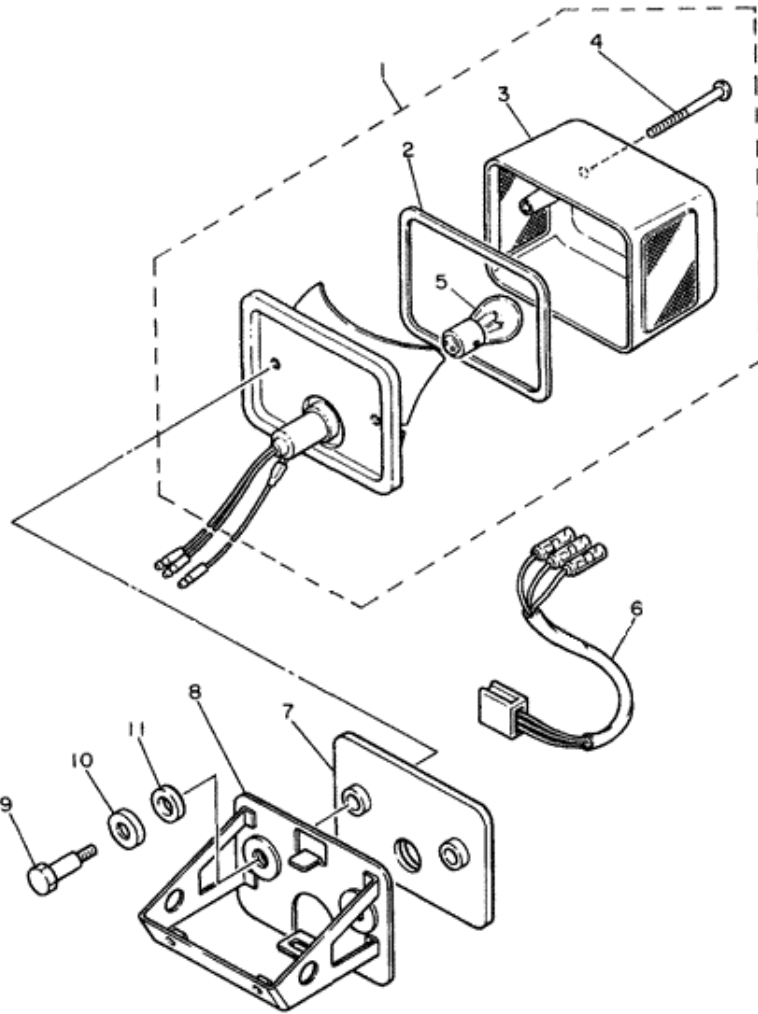

TAILLIGHT

Item	Part #	Description	Req
1	1W9-84710-60-00	TAILLIGHT UNIT ASSEMBLY	1
2	1M1-84523-60-00	GASKET, LENS	1
3	1M1-84521-60-00	LENS, TAILLIGHT	1
4	1M1-84524-60-00	SCREW, LENS FITTING	2
5	256-84714-61-00	BULB (12V-21/5W)	1
6	3UY-84717-00-00	CORD, TAILLIGHT	1
7	4L0-84753-00-00	DAMPER	1
8	3UY-84519-00-00	BRACKET, TAILLIGHT	1
9	90109-06005-00	BOLT	2
10	90209-08125-00	WASHER	2
11	90201-083A0-00	WASHER, PLATE	2