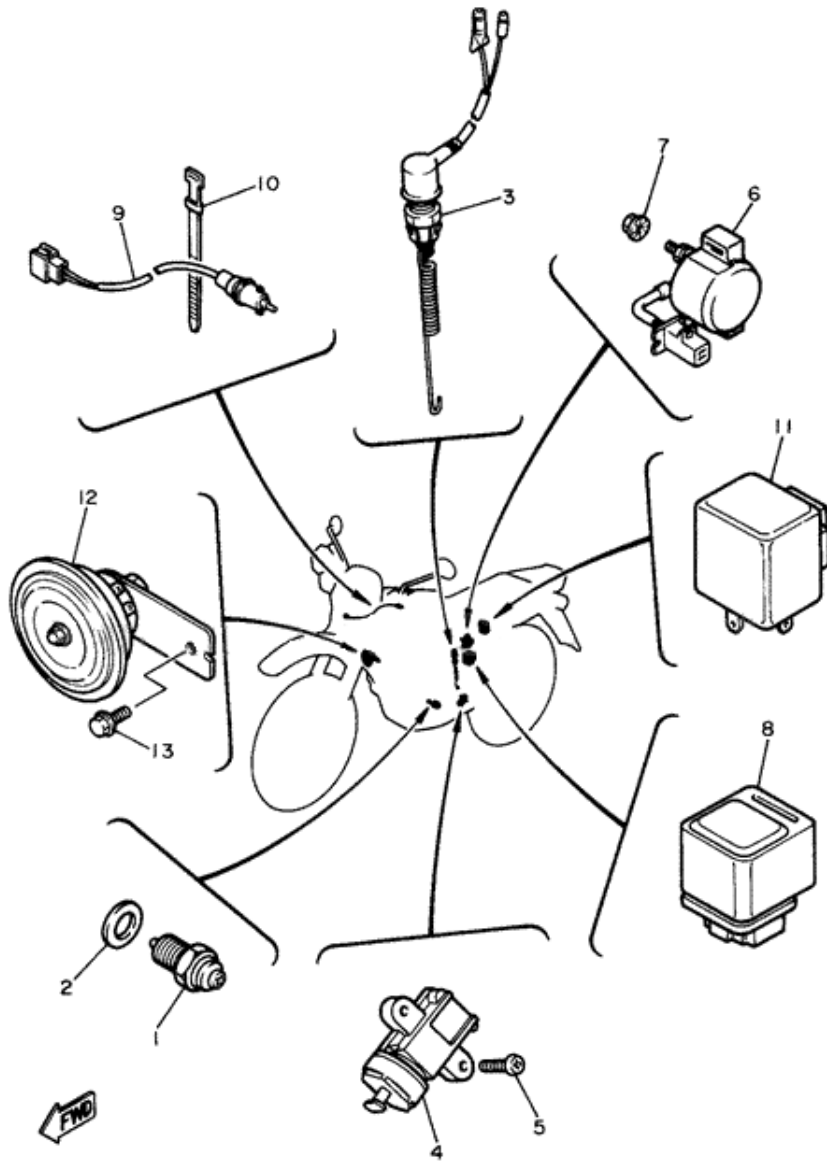

ELECTRICAL 2

Item	Part #	Description	Req
1	2H7-82540-00-00	NEUTRAL SWITCH ASSY	1
2	90430-10171-00	GASKET	1
3	34L-82530-01-00	STOP SWITCH ASSEMBLY	1
4	3LD-82566-00-00	SWITCH, SIDE STAND	1
5	98506-05016-00	.SCREW, PAN HEAD	2
6	3AY-81940-00-00	STARTER RELAY ASSY	1
7	95701-06500-00	NUT, FLANGE	2
8	12R-81950-01-00	RELAY ASSEMBLY (4H7-81950-01)	1
9	2GV-82917-00-00	SWITCH	1
10	25G-83936-01-00	CLAMP	1
11	30X-83350-20-00	FLASHER RELAY ASSY	1
12	3TB-83371-00-00	HORN	1
13	95026-06010-00	BOLT, FLANGE	1