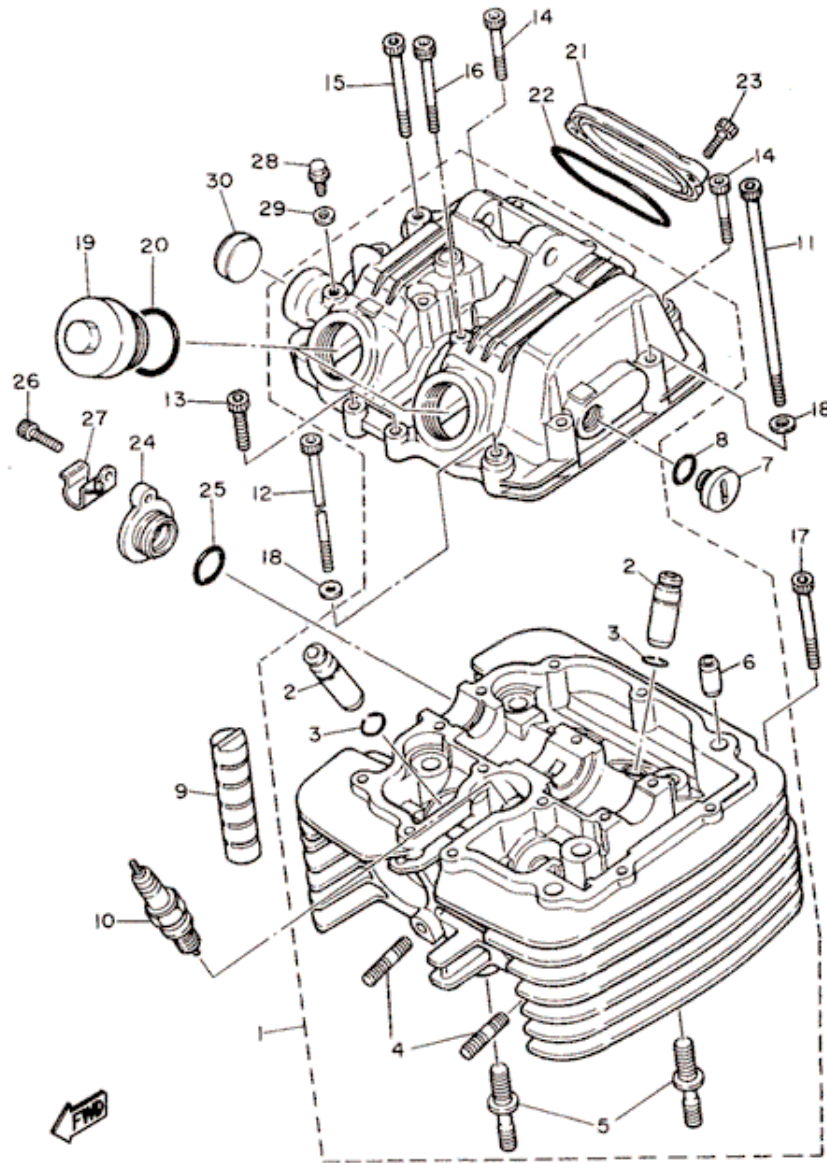

CYLINDER HEAD

Item	Part #	Description	Req
1	3TB-11101-00-00	CYLINDER HEAD ASSEMBLY	1
2	4H7-11133-10-00	GUIDE, INTAKE VALVE	4
3	93440-12052-00	.CIRCLIP	4
4	90116-06475-00	BOLT, STUD	4
5	90116-10378-00	BOLT, STUD	2
6	99510-10114-00	PIN, DOWEL	2
7	90340-14068-00	PLUG, STRAIGHT SCREW	1
8	93210-13657-00	.O-RING	1
9	583-11127-00-00	ABSORBER 3	2
10	NGK-DPR8E-A9-00	PLUG, SPARK (NGK DPR8EA-9)	1
11	91316-06125-00	BOLT	2
12	91316-06115-00	BOLT, SOCKET HEAD	1
13	91316-06025-00	BOLT	4
14	91316-06040-00	BOLT, SOCKET HEAD	2
15	91316-06055-00	BOLT, SOCKET HEAD	6
16	90109-063E9-00	BOLT	1
17	91316-06050-00	BOLT	1
18	92906-06600-00	WASHER	3
19	1L9-11186-00-00	COVER, CYLINDER HEAD SIDE 2	2
20	93210-32172-00	O-RING	2
21	5Y1-11187-00-00	COVER, CYLINDER HEAD SIDE 3	1
22	93210-62446-00	O-RING	1
23	91316-06018-00	BOLT, SOCKET HEAD	2
24	3TB-12215-00-00	CAP, TENSIONER CASE	1
25	93210-19522-00	O-RING	1
26	91316-06020-00	BOLT	1
27	90462-15196-00	CLAMP	1
28	90109-06418-00	BOLT	1
29	90430-06014-00	GASKET	1
30	90338-22207-00	PLUG	1