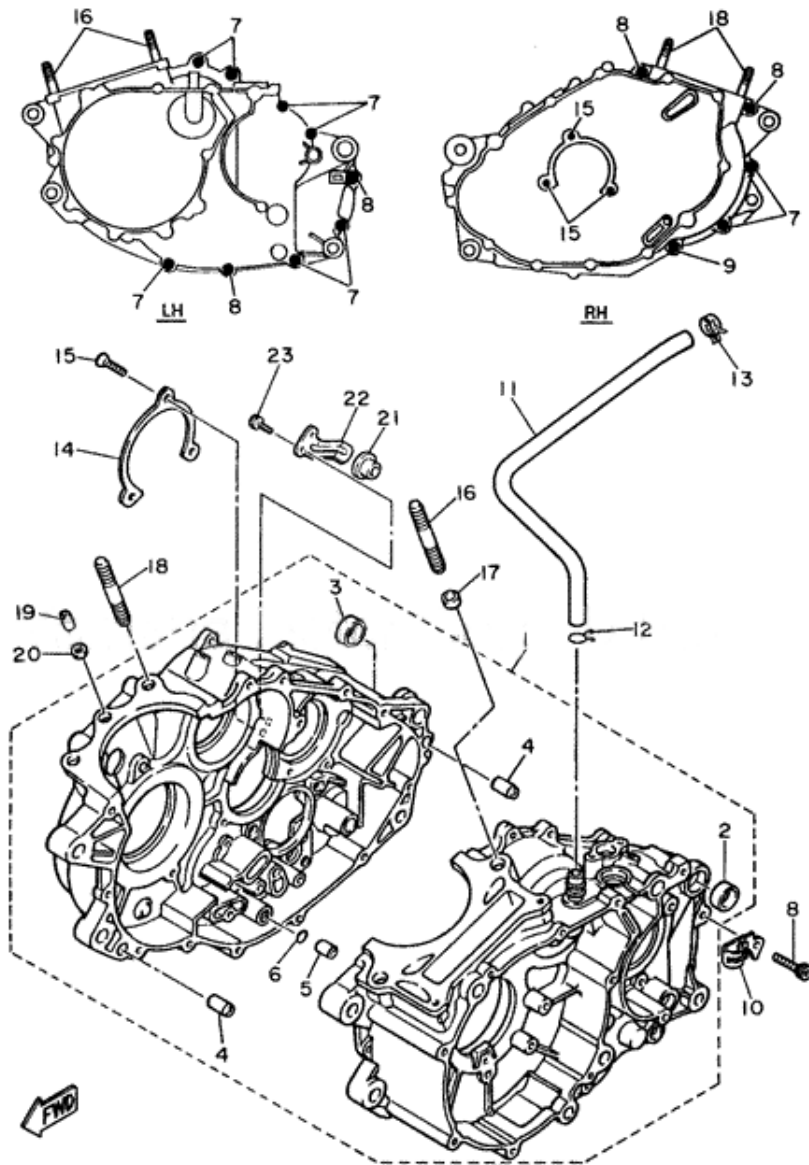

CRANKCASE

Item	Part #	Description	Req
1	3DS-15100-00-00	CRANKCASE ASSEMBLY CIRCUIT SILVER	1
2	90387-17783-00	COLLAR	1
3	90387-16782-00	COLLAR	1
4	99510-12016-00	PIN, DOWEL	2
5	99510-08016-00	PIN, DOWEL	1
6	93210-07135-00	O-RING	1
7	90110-06138-00	BOLT, HEXAGON SOCKET HEAD	9
8	91316-06045-00	BOLT	4
9	91316-06060-00	BOLT	1
10	90465-08344-00	CLAMP	1
11	3TB-11166-00-00	PIPE, BREATHER 1	1
12	90467-14015-00	CLIP	1
13	90467-17128-00	CLIP	1
14	5Y1-15383-00-00	PLATE, BEARING COVER	1
15	98701-06012-00	SCREW, FLAT HEAD (92701-06012)	3
16	90116-10506-00	BOLT, STUD	2
17	99510-14016-00	PIN, DOWEL	2
18	90116-10263-00	BOLT, STUD	2
19	99510-08016-00	PIN, DOWEL	1
20	90430-08178-00	GASKET	1
21	3Y6-15167-00-00	PLUG, BLIND 1	1
22	3Y6-15144-00-00	PLATE, LOCK	1
23	98021-06016-00	BOLT	2