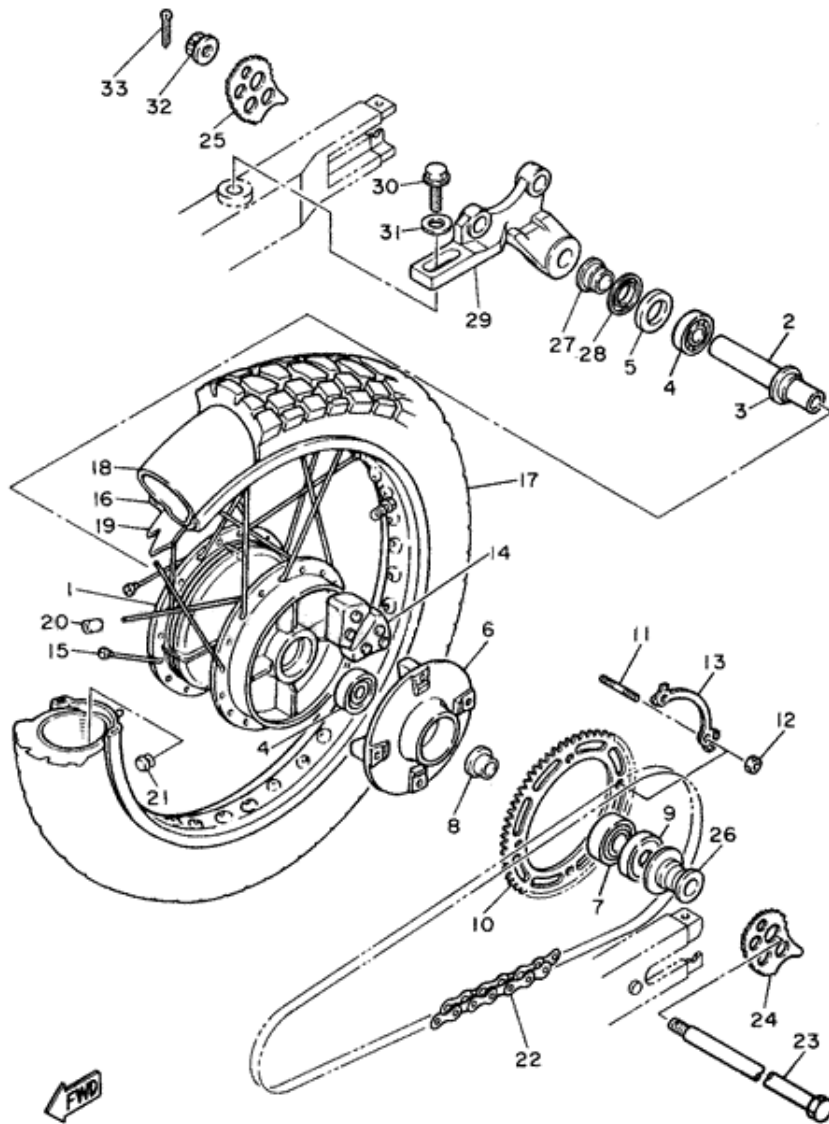

# REAR WHEEL

Item	Part #	Description	Req
1	2KF-25311-00-98	HUB, REAR LOW GLOSS BLK	1
2	90387-173M5-00	COLLAR	1
3	146-25315-00-00	FLANGE, SPACER	1
4	93306-20310-00	BEARING (B6203DU)	2
5	93102-25311-00	OIL SEAL (FPJ 25-44-8 TS)	1
6	1VJ-25366-00-98	CLUTCH, HUB LOW GLOSS BLK	1
7	93306-30416-00	BEARING (B6304RS)	1
8	1VJ-25377-00-00	COLLAR, WHEEL	1
9	93102-30072-00	OIL SEAL, SD-TYPE	1
10	2UJ-25445-50-00	SPROCKET, DRIVEN (45T)	1
11	90116-10348-00	BOLT, STUD	4
12	90170-10219-00	NUT	4
13	5Y1-25412-00-00	WASHER	2
14	5Y1-25364-00-00	DAMPER	4
15	3TB-25304-00-00	SPOKE SET, REAR	1
16	94425-17491-00	RIM (2.50-17)	1
17	94112-173X2-00	TIRE (MCS 120/90-17 64S TW42B)	
		BRIDGESTONE	1
18	94212-17264-00	TUBE (MCS 120/90-17 TR-4)	
		BRIDGESTONE	1
19	94330-17158-00	BAND, RIM (3.00-17) BRIDGESTONE	1
20	156-25398-00-00	BALANCER, WHEEL UN	1
21	90338-09130-00	PLUG	1
22	94581-45106-00	CHAIN (DID520V2-106LE)	1
23	3AJ-25381-00-00	AXLE, WHEEL	1
24	3Y1-25388-01-00	PULLER, CHAIN 1	1
25	3Y1-25389-00-00	PULLER, CHAIN 2	1
26	1VJ-25383-00-00	COLLAR, WHEEL	1
27	90387-174F0-00	COLLAR	1
28	36R-25367-00-00	COVER, HUB DUST	1
29	2KF-25819-00-00	BRACKET, CALIPER	1
30	95811-10030-00	BOLT, FLANGE (95812-10030-00)	1
31	90201-10437-00	WASHER, PLATE	1
32	90171-16024-00	NUT, CASTLE	1
33	91401-30030-00	PIN, COTTER	1