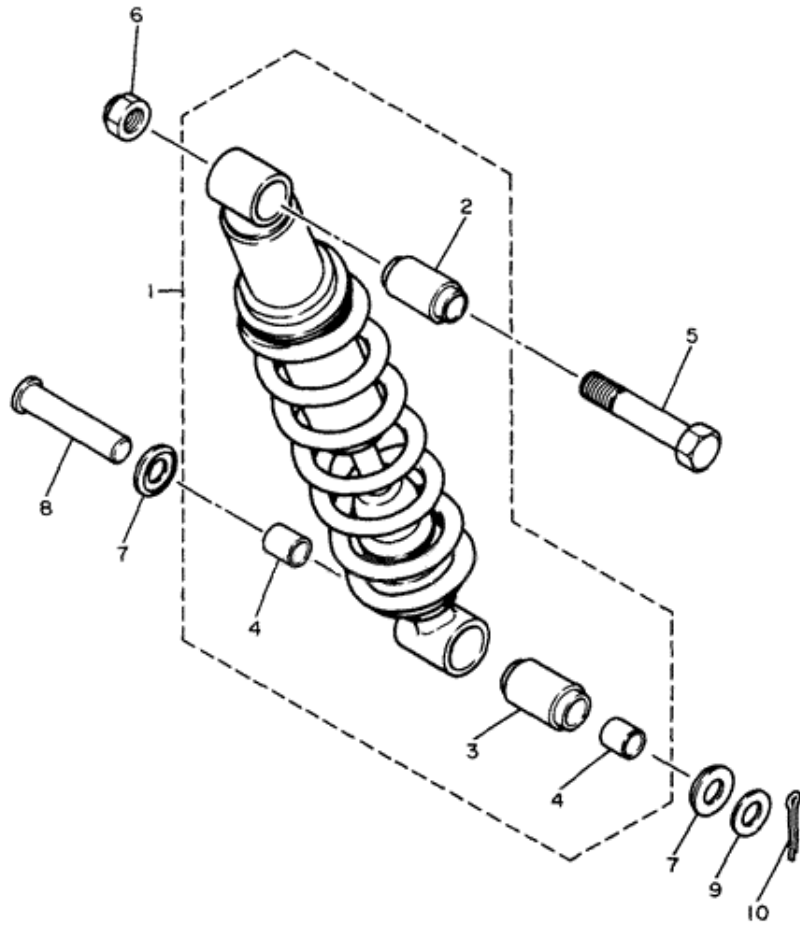

REAR SUSPENSION

Item	Part #	Description	Req
1	3TB-22210-00-33	SHOCK ABSORBER ASSEMBLY, REAR YAMAHA BLK	1
2	34L-22216-00-00	BUSH, REAR SHOCK ABSORBER	1
3	34L-22226-01-00	BUSH, SHOCK ABSORBER LOWER	1
4	90380-14130-00	BUSH, SOLID	2
5	90101-12295-00	BOLT	1
6	95611-12100-00	NUT, U	1
7	34L-22129-00-00	COVER, THRUST 2	2
8	90240-14106-00	PIN, CLEVIS	1
9	92990-14600-00	WASHER	1
10	91401-30030-00	PIN, COTTER	1