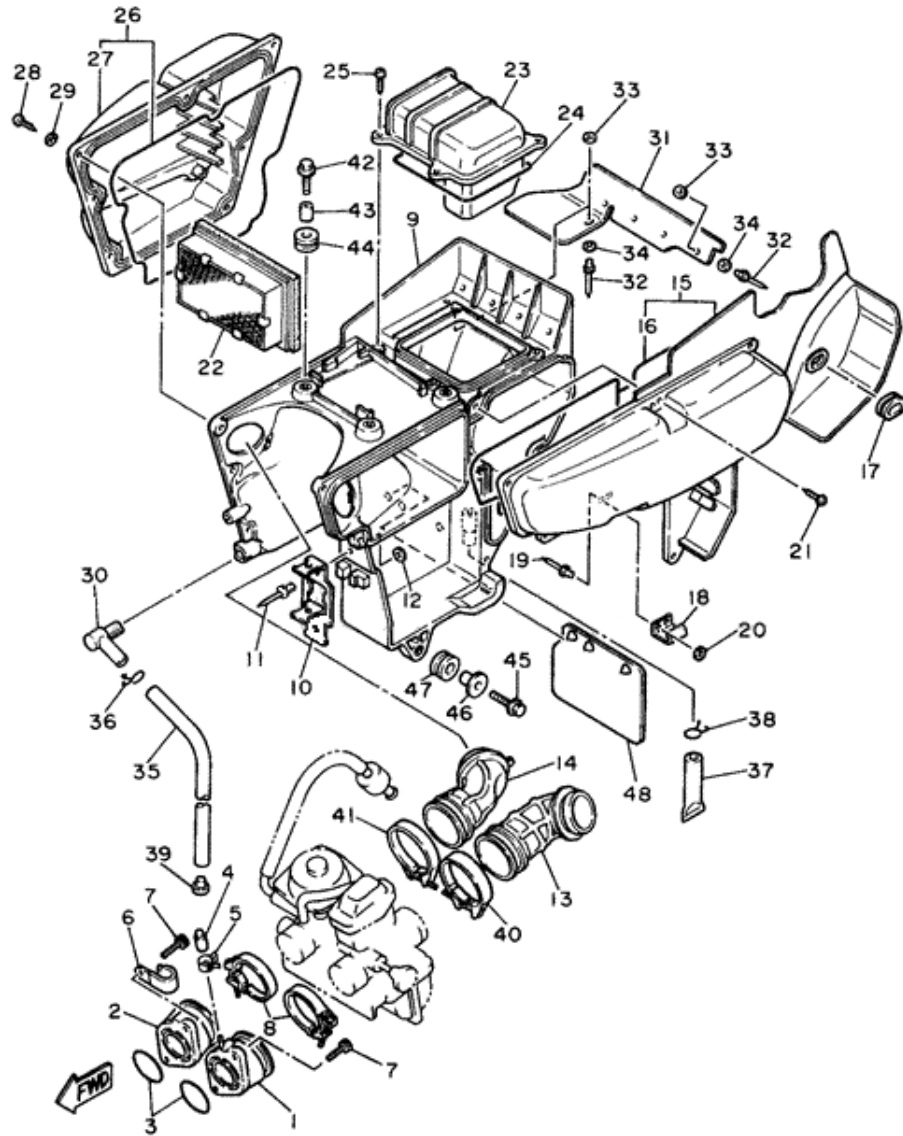

INTAKE

Item	Part #	Description	Req
1	43F-13586-01-00	JOINT, CARBURETOR 1	1
2	1VJ-13596-00-00	JOINT, CARBURETOR 2	1
3	93210-36549-00	O-RING	2
4	16G-13569-00-00	PLUG, BLIND	1
5	90467-10039-00	CLIP	1
6	90465-08028-00	CLAMP	1
7	91316-06020-00	BOLT	4
8	90460-46206-00	CLAMP, HOSE	2
9	3TB-14411-00-00	CASE, AIR CLEANER 1	1
10	3TB-81953-00-00	STAY, RELAY	1
11	90267-40075-00	RIVET, BLIND	1
12	92901-04600-00	WASHER, PLATE	1
13	3TB-14453-00-00	JOINT, AIR CLEANER 1	1
14	3TB-14454-00-00	JOINT	1
15	3TB-1441A-00-00	COVER, CLEANER CASE 1	1
16	3TB-14452-00-00	SEAL	1
17	90480-12325-00	GROMMET	1
18	43G-14436-00-00	HOOK	1
19	90267-40075-00	RIVET, BLIND	2
20	92901-04600-00	WASHER, PLATE	2
21	97706-50520-00	SCREW, TAPPING	7
22	3TB-14451-00-00	ELEMENT, AIR CLEANER	1
23	3TB-14412-00-00	CAP, CLEANER CASE 1	1
24	3TB-14457-00-00	SEAL	1
25	97706-50520-00	SCREW, TAPPING	4
26	3TB-1441E-00-00	COVER, CLEANER CASE 2	1
27	3TB-1446R-00-00	SEAL	1
28	98506-05020-00	SCREW, PAN HEAD	7
29	92906-05600-00	WASHER, PLATE	7
30	5Y1-14419-00-00	PIPE	1
31	3TB-21621-00-00	FLAP	1
32	90267-40077-00	RIVET, BLIND	5
33	90201-047A2-00	WASHER, PLATE	5
34	92990-04200-00	WASHER, PLAIN	5
35	90445-126G6-00	HOSE	1
36	90467-12052-00	CLIP, SCISSOR	1
37	34X-1443E-00-00	PIPE, DRAIN	1
38	90467-11102-00	CLIP, SCISSOR	1
39	90338-08174-00	PLUG	1
40	90460-51059-00	CLAMP, HOSE	1
41	90460-58015-00	CLAMP, HOSE	1
42	95811-06020-00	BOLT, FLANGE	3
43	90387-06033-00	COLLAR	3
44	90480-14329-00	GROMMET	3
45	95816-06025-00	BOLT, FLANGE	1
46	90387-074X3-00	COLLAR	1
47	90480-15064-00	GROMMET	1
48	34X-21691-00-00	FLAP	1