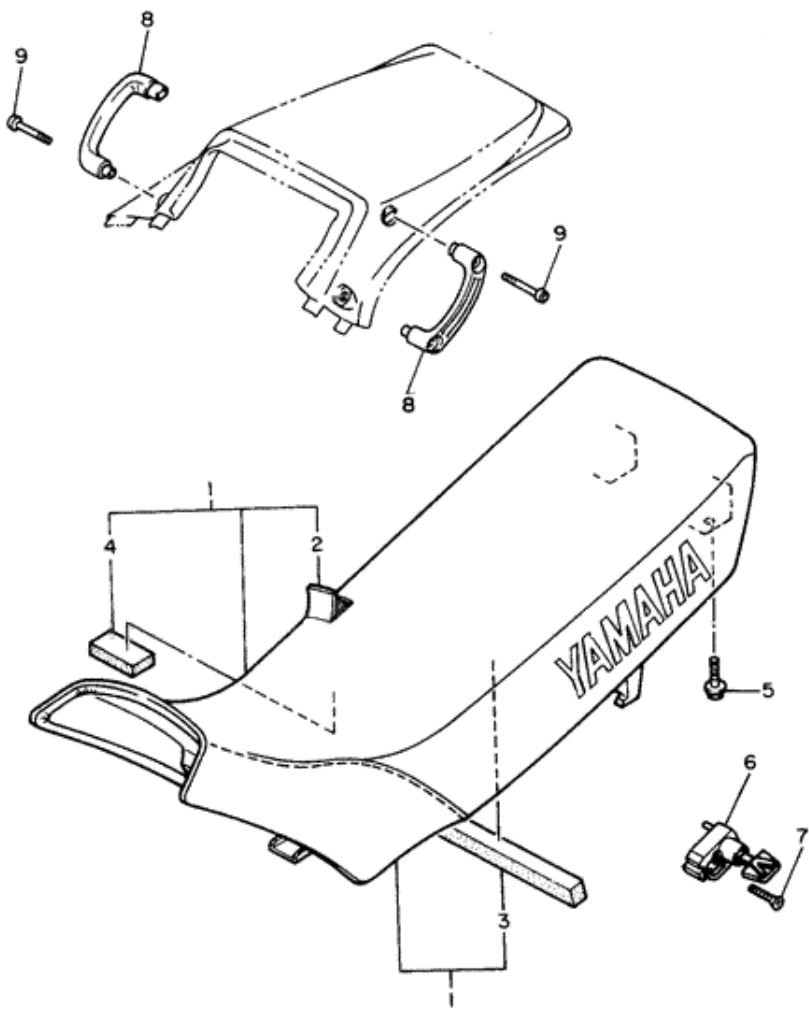

SEAT

Item	Part #	Description	Req
1	3TB-24770-20-00	SEM-DBL SEAT ASSEMBLY RASPBERRY RED	1
2	3TB-24731-20-00	COVER, SEAT RASPBERRY RED	1
3	3TB-24723-00-00	DAMPER, SEAT	1
4	3TB-24185-00-00	DAMPER, LOCATING 5	1
5	90119-06063-00	BOLT, WITH WASHER	2
6	26H-21308-00-00	HANGER, HELMET	1
7	90149-06154-00	SCREW	1
8	3TB-2164F-00-00	STAY 1	2
9	92016-08050-00	SCREW	4