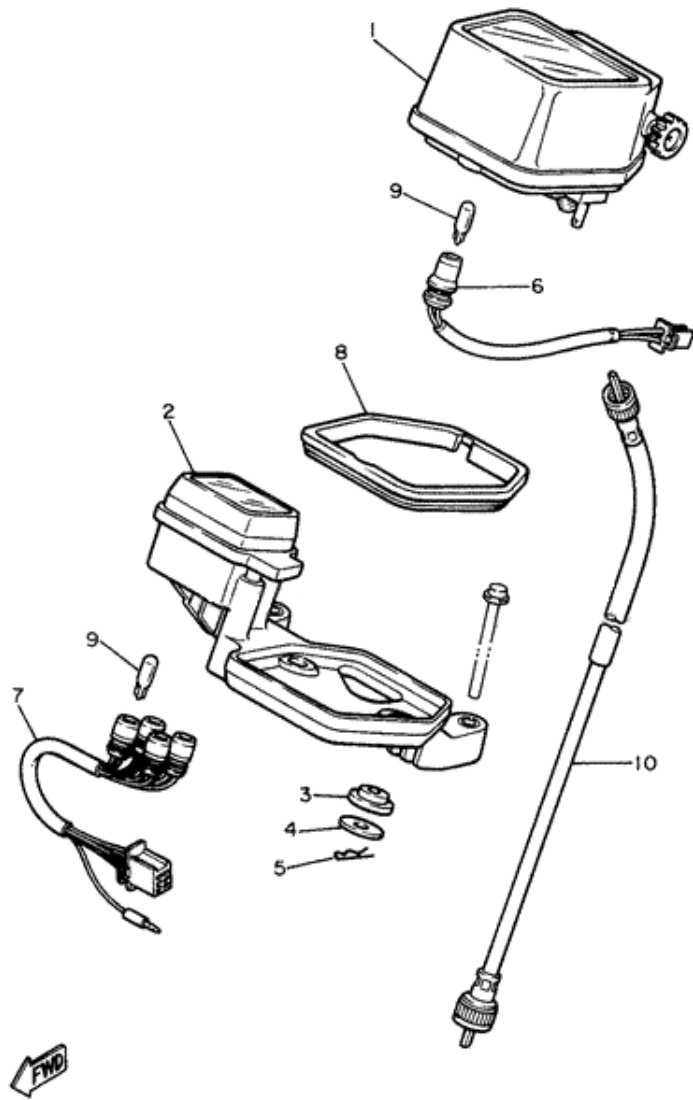

METER

Item	Part #	Description	Req
1	3UY-83570-00-00	SPEEDOMETER ASSEMBLY	1
2	3TB-8355A-00-00	BRACKET, METER	1
3	1M1-83526-00-00	DAMPER 2	2
4	90201-05033-00	WASHER, PLATE	2
5	90468-10050-00	CLIP	2
6	2JX-83536-A0-00	SOCKET, METER	1
7	3TB-83520-00-00	SOCKET CORD ASSEMBLY	1
8	5Y1-83513-00-00	DAMPER	1
9	4G1-84744-00-00	BULB (12V-3.4W T-10)	5
10	3ET-83550-01-00	SPEEDOMETER CABLE ASSEMBLY	1