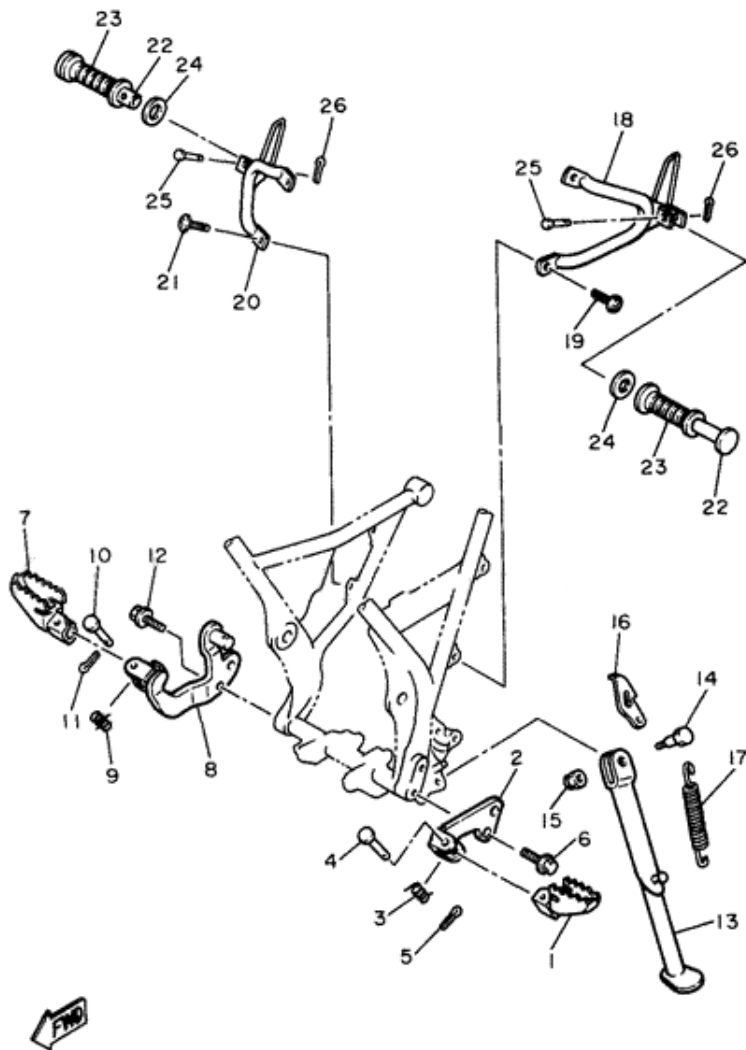

STAND FOOTREST

Item	Part #	Description	Req
1	22W-27411-01-90	FOOTREST 1 UNI-CHROME BLACK	1
2	34L-27412-00-R4	BRACKET, FOOTREST 1 BLACK	1
3	90508-20023-00	SPRING, TORSION	1
4	91701-08038-00	PIN, CLEVIS	1
5	91401-25020-00	PIN, COTTER	1
6	95826-10025-00	BOLT, FLANGE	2
7	22W-27421-01-90	FOOTREST 2 (3R1-27421-00) UNI-CHROME BLACK	1
8	2KF-27422-00-R4	BRACKET, FOOTREST 2 BLACK	1
9	90508-20023-00	SPRING, TORSION	1
10	91701-08038-00	PIN, CLEVIS	1
11	91401-25020-00	PIN, COTTER	1
12	95826-10025-00	BOLT, FLANGE	2
13	3AJ-27311-00-R4	STAND, SIDE BLACK	1
14	90105-12616-00	BOLT, WASHER BASED	1
15	90185-12119-00	NUT, SELF-LOCKING	1
16	5Y1-27315-00-00	LINK, SIDE STAND	1
17	90507-32020-00	SPRING, TENSION	1
18	26F-27432-00-WL	BRACKET 1 STARDUST SILVER	1
19	95816-08016-00	BOLT, FLANGE	2
20	3YP-27442-00-WL	BRACKET 2 STARDUST SILVER	1
21	95816-08016-00	BOLT, FLANGE	2
22	120-27431-00-00	FOOTREST, REAR 1	2
23	120-27433-00-00	COVER, REAR FOOTREST	2
24	90201-20279-00	WASHER, PLATE	2
25	90240-06009-00	PIN, CLEVIS	2
26	91401-16020-00	PIN, COTTER (91401-16012)	2