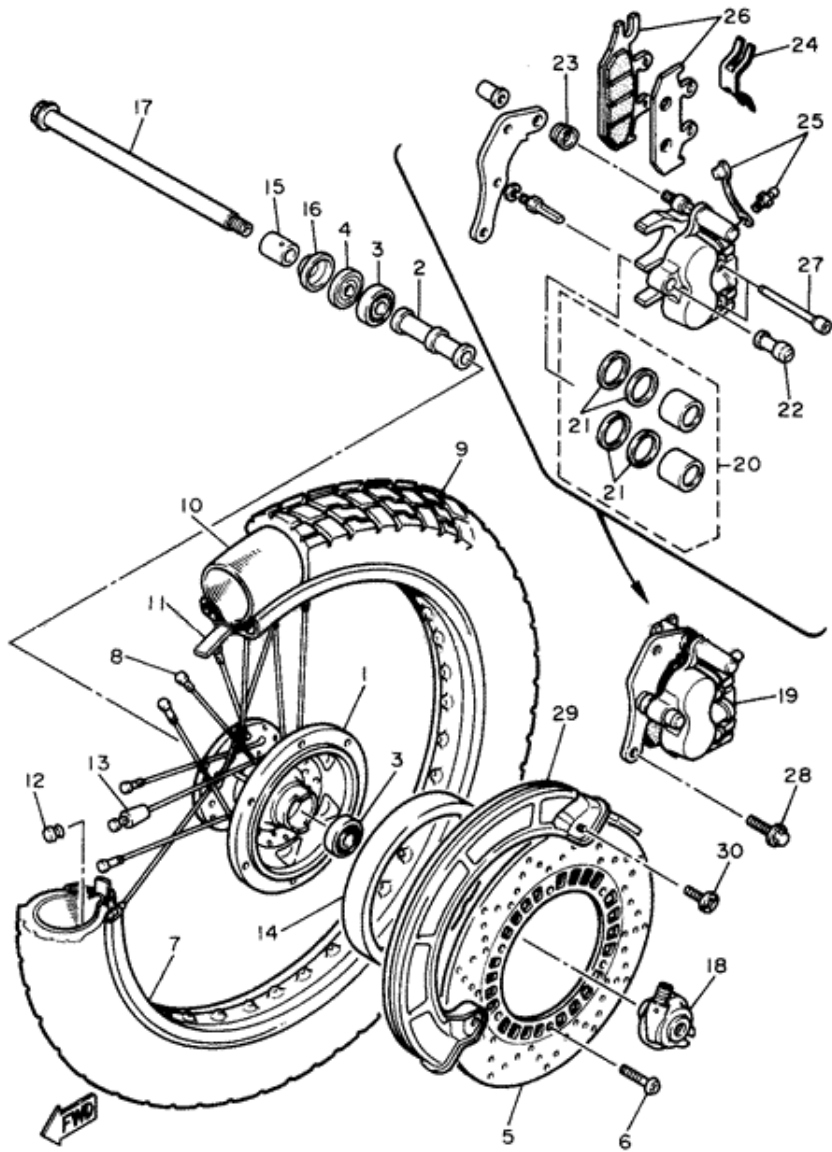

FRONT WHEEL

Item	Part #	Description	Req
1	3TB-25111-00-98	HUB, FRONT LOW GLOSS BLK	1
2	90560-15240-00	SPACER	1
3	93306-20209-00	BEARING	2
4	93102-20281-00	OIL SEAL (SD 20-35-5)	1
5	3TB-2582T-00-00	DISC, BRAKE	1
6	90149-06251-00	SCREW	6
7	94418-21492-00	RIM (1.85-21)	1
8	3TB-25104-00-00	SPOKE SET, FRONT	1
9	94109-213X0-00	TIRE (MCS 90/90-21 54S TW41)	1
10	94209-21277-00	UR BRIDGESTONE TUBE (80/100C-21 TR4)	1
11	94330-21084-00	(94209-21 BRIDGESTONE BAND, RIM (3.00-21) BRIDGESTONE	1
12	90338-09130-00	PLUG	1
13	156-25398-00-00	BALANCER, WHEEL	1
14	3TB-25336-00-00	RING 2	1
15	90387-152J3-00	COLLAR	1
16	322-25118-00-00	COVER, HUB DUST	1
17	55U-25181-01-00	AXLE, WHEEL	1
18	34L-25190-01-00	GEAR UNIT ASSEMBLY	1
19	3TB-2580T-00-00	CALIPER ASSEMBLY (LEFT)	1
20	3TB-W0057-00-00	PISTON ASSY, CALIPER	2
21	3GD-W0047-00-00	..CALIPER SEAL KIT	2
22	1UY-25937-51-00	BOOT 2	1
23	3JD-25917-00-00	BOOT, CALIPER	1
24	3TB-25919-00-00	SUPPORT, PAD	1
25	1UY-W0048-50-00	..BLEED SCREW KIT	1
26	3TB-W0045-00-00	BRAKE PAD KIT	1
27	3TB-25933-00-00	PIN, PAD	2
28	90105-10316-00	BOLT, WASHER BASED	2
29	1VJ-25715-00-00	COVER 1 CHAPPY RED	1
30	90149-06194-00	SCREW	2