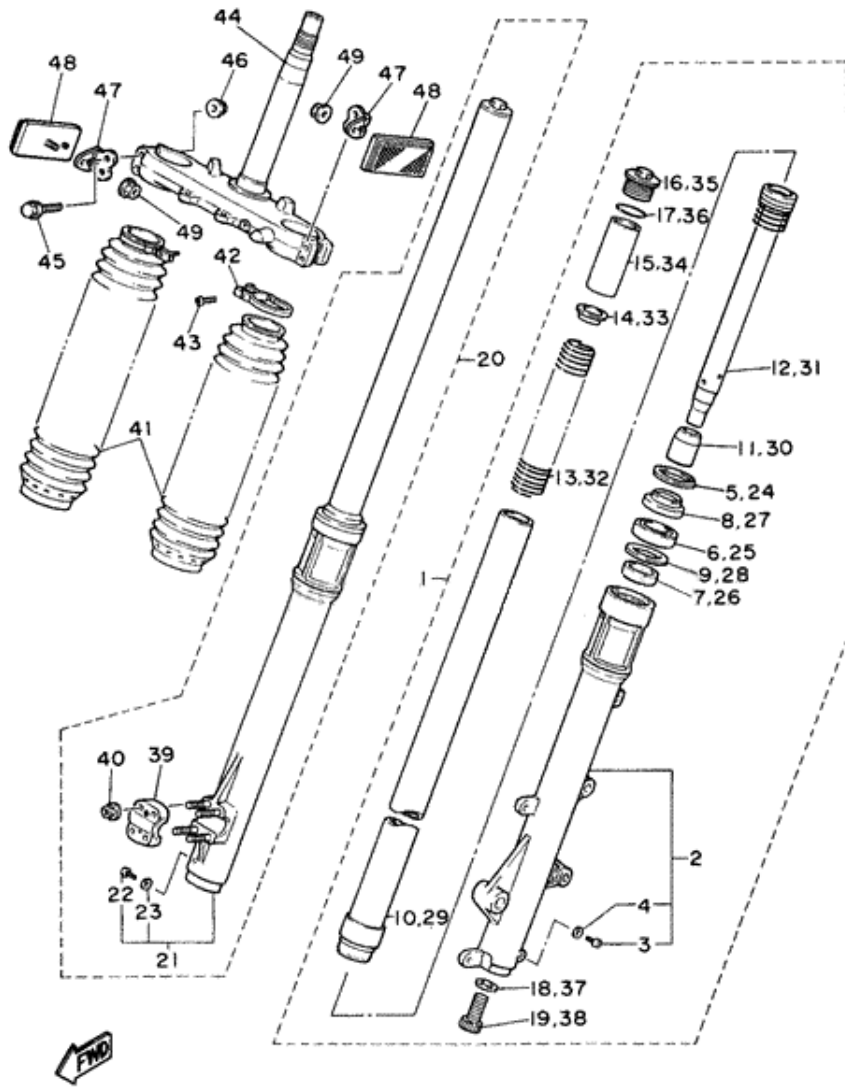

FRONT FORK

Item	Part #	Description	Req
1	3TB-23102-00-00	FRONT FORK ASSEMBLY (L.H)	1
2	3TB-23126-00-00	TUBE, OUTER 1	1
3	4H7-23119-00-00	PLUG, DRAIN	1
4	122-23129-00-00	GASKET, DRAIN PLUG	1
5	26H-23156-00-00	..CLIP, OIL SEAL	1
6	43F-23145-10-00	OIL SEAL	1
7	3LC-23125-00-00	METAL, SLIDE 1	1
8	43F-23144-10-00	SEAL, DUST	1
9	36Y-23146-10-00	..WASHER, OIL SEAL	1
10	3TB-23110-00-00	INNER TUBE COMP. 1	1
11	3GM-23173-00-00	SPINDLE, TAPER	1
12	3TB-23170-00-00	CYLINDER COMP., FRONT FORK	1
13	3TB-23141-00-00	SPRING, FRONT FORK	1
14	43F-23142-10-00	SEAT, SPRING UPPER	1
15	3FW-23118-00-00	SPACER	1
16	3EN-23111-50-00	BOLT, CAP	1
17	43F-23188-10-00	O-RING	1
18	4V4-23158-L0-00	GASKET	1
19	4V4-23181-L0-00	BOLT, HEXAGON SOCKET HEAD	1
20	3TB-23103-00-00	FRONT FORK ASSEMBLY (R.H)	1
21	3TB-23136-00-00	TUBE, OUTER 2	1
22	4H7-23119-00-00	PLUG, DRAIN	1
23	122-23129-00-00	GASKET, DRAIN PLUG	1
24	26H-23156-00-00	..CLIP, OIL SEAL	1
25	43F-23145-10-00	OIL SEAL	1
26	3LC-23125-00-00	METAL, SLIDE 1	1
27	43F-23144-10-00	SEAL, DUST	1
28	36Y-23146-10-00	..WASHER, OIL SEAL	1
29	3TB-23110-00-00	INNER TUBE COMP. 1	1
30	3GM-23173-00-00	SPINDLE, TAPER	1
31	3TB-23170-00-00	CYLINDER COMP., FRONT FORK	1
32	3TB-23141-00-00	SPRING, FRONT FORK	1
33	43F-23142-10-00	SEAT, SPRING UPPER	1
34	3FW-23118-00-00	SPACER	1
35	3EN-23111-50-00	BOLT, CAP	1
36	43F-23188-10-00	O-RING	1
37	4V4-23158-L0-00	GASKET	1
38	4V4-23181-L0-00	BOLT, HEXAGON SOCKET HEAD	1
39	4V2-23167-L0-00	HOLDER, AXLE	1
40	2KF-23127-01-00	NUT, OUTER TUBE	1
41	43F-23191-11-00	BOOT CHAPPY RED	1
42	43M-23192-L0-00	BAND	2
43	98506-04018-00	SCREW, PAN HEAD	2
44	3TB-23340-00-00	UNDER BRACKET COMP.	1
45	95811-08055-00	BOLT, FLANGE	4
46	95701-08500-00	NUT, FLANGE (95702-08500)	4
47	49R-85112-00-00	BRACKET, REFLECTOR 1	2
48	23V-85110-00-00	REFLECTOR ASSY	2