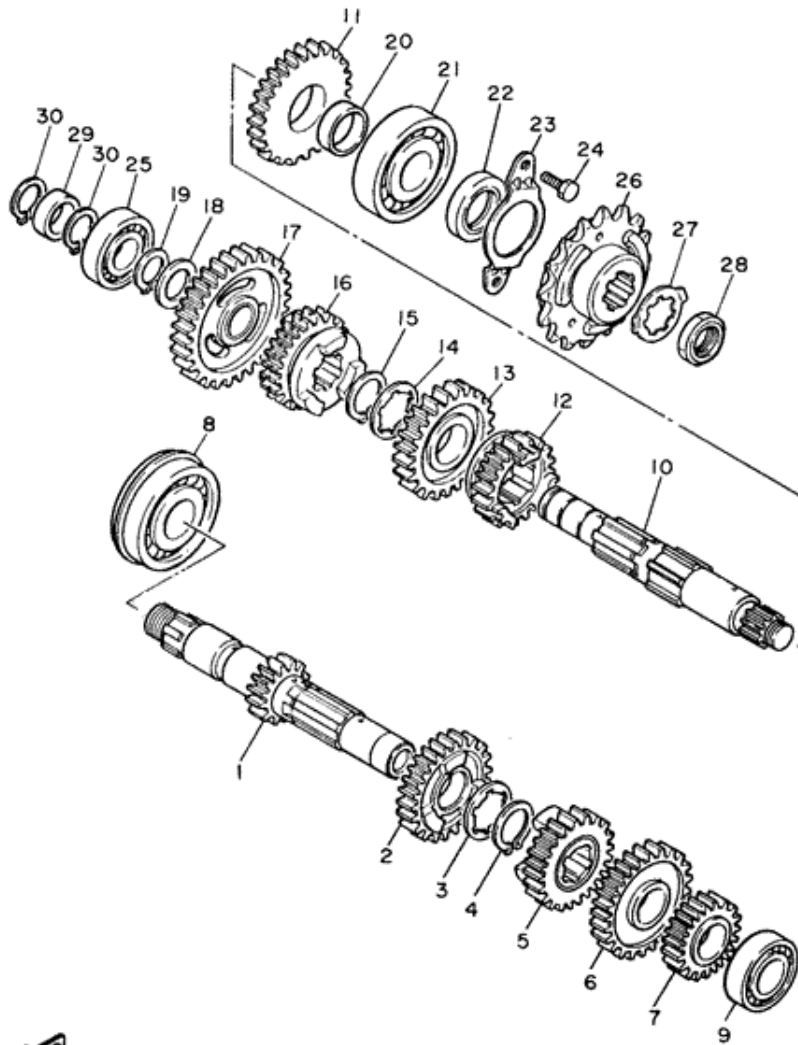

TRANSMISSION

Item	Part #	Description	Req
1	2RW-17411-00-00	AXLE, MAIN (12T)	1
2	34K-17141-00-00	GEAR, 4TH PINION (22T)	1
3	90209-22191-00	WASHER	1
4	93440-25084-00	CIRCLIP	1
5	1VJ-17131-00-00	GEAR, 3RD PINION (20T)	1
6	2JT-17151-01-00	GEAR, 5TH PINION (24T)	1
7	34K-17121-01-00	GEAR, 2ND PINION (17T)	1
8	93306-30540-00	BEARING (6305NRX1C3)	1
9	93306-00431-00	BEARING	1
10	2RW-17402-00-00	DRIVE AXLE ASSEMBLY	1
11	2JT-17221-00-00	GEAR, 2ND WHEEL (27T)	1
12	2JT-17251-00-00	GEAR, 5TH WHEEL (19T)	1
13	1VJ-17231-00-00	GEAR, 3RD WHEEL (24T)	1
14	90209-22191-00	WASHER	1
15	93440-25084-00	CIRCLIP	1
16	3AJ-17241-00-00	GEAR, 4TH WHEEL (21T)	1
17	3AJ-17211-00-00	GEAR, 1ST WHEEL (31T)	1
18	90201-20276-00	WASHER, PLATE (T1.0)	1
19	99009-20400-00	CIRCLIP	1
20	90560-25283-00	SPACER	1
21	93306-30535-00	BEARING	1
22	93102-25226-00	OIL SEAL	1
23	5Y1-17471-00-00	PLATE, COVER	1
24	97021-06014-00	BOLT	2
25	93306-00426-00	BEARING	1
26	99999-01798-00	SPROCKET, DRIVE (15T)	1
27	90215-23265-00	WASHER, LOCK	1
28	90179-18552-00	NUT	1
29	90560-20199-00	SPACER	1
30	99009-20400-00	CIRCLIP	2