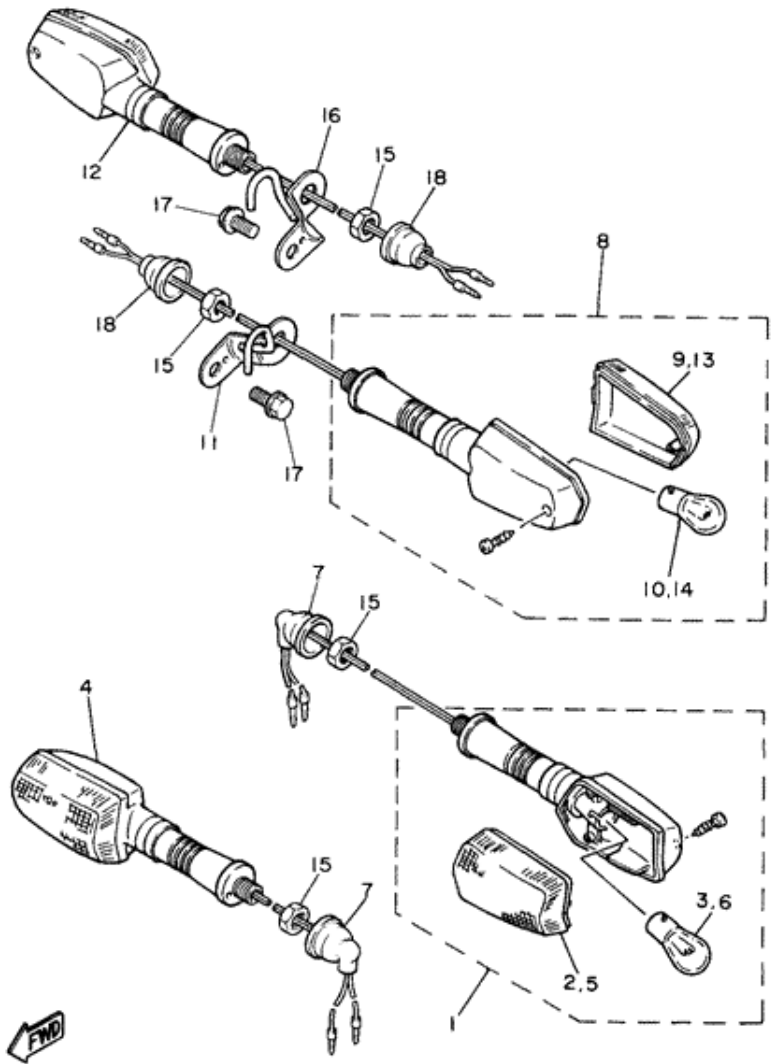

FLASHER LIGHT

Item	Part #	Description	Req
1	3UY-83310-00-00	FRONT FLASHER LIGHT ASSEMBLY 1	1
2	51L-83332-01-00	.LENS, FLASHER	1
3	256-84714-61-00	BULB (12V-21/5W)	1
4	3UY-83320-00-00	FRONT FLASHER LIGHT ASSEMBLY 2	1
5	51L-83342-01-00	.LENS, FLASHER 2	1
6	256-84714-61-00	BULB (12V-21/5W)	1
7	18G-83365-00-00	CAP	2
8	3UY-83330-00-00	REAR FLASHER LIGHT ASSEMBLY 1	2
9	51L-83342-01-00	.LENS, FLASHER 2	1
10	256-83311-70-XX	BULB (12V-27W)	1
11	3TB-83368-00-00	STAY, FLASHER 1	1
12	3UY-83340-00-00	REAR FLASHER LIGHT ASSEMBLY 2	2
13	51L-83332-01-00	.LENS, FLASHER	1
14	256-83311-70-XX	BULB (12V-27W)	1
15	95311-12700-00	NUT	4
16	3TB-83369-00-00	STAY, FLASHER 2	1
17	95806-08014-00	BOLT, FLANGE	2
18	10V-83365-00-00	CAP	2