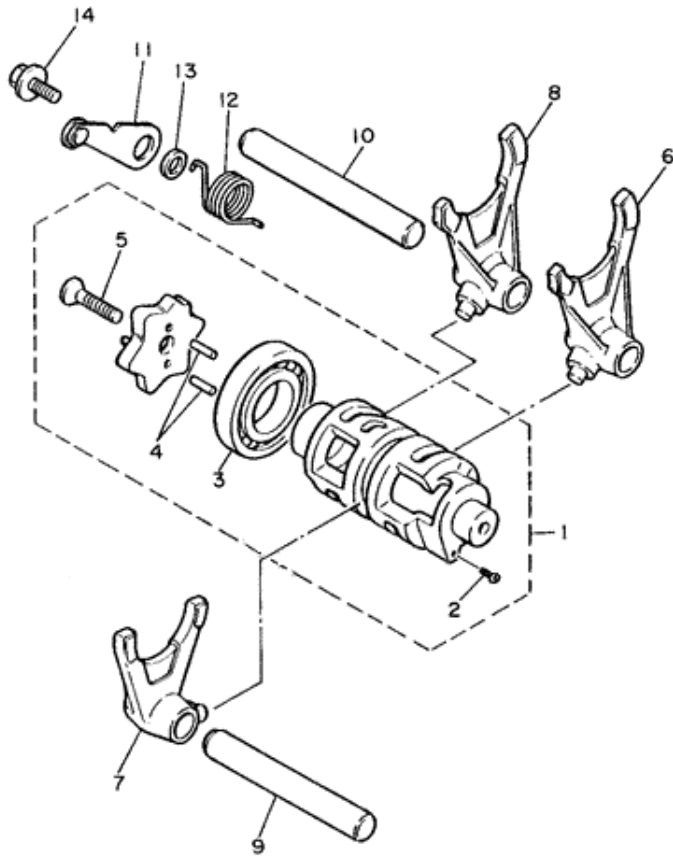

SHIFT CAM SHIFT FORK

Item	Part #	Description	Req
1	3YF-18540-00-00	SHIFT CAM ASSEMBLY	1
2	136-18542-00-00	POINT, NEUTRAL	1
3	93316-00503-00	BEARING, CYLINDER.#16 (93316-	1
4	93604-10011-00	PIN, DOWEL	2
5	90151-06017-00	SCREW, COUNTERSUNK	1
6	5Y1-18511-00-00	FORK, SHIFT 1	1
7	5Y1-18512-00-00	FORK, SHIFT 2	1
8	5Y1-18513-00-00	FORK, SHIFT 3	1
9	34K-18531-00-00	BAR, SHIFT FORK GUIDE 1	1
10	34K-18535-00-00	BAR, SHIFT FORK GUIDE 2	1
11	34K-18140-00-00	STOPPER LEVER ASSEMBLY	1
12	90508-26691-00	SPRING, TORSION	1
13	90387-063F7-00	COLLAR	1
14	90159-06078-00	SCREW, WITH WASHER	1