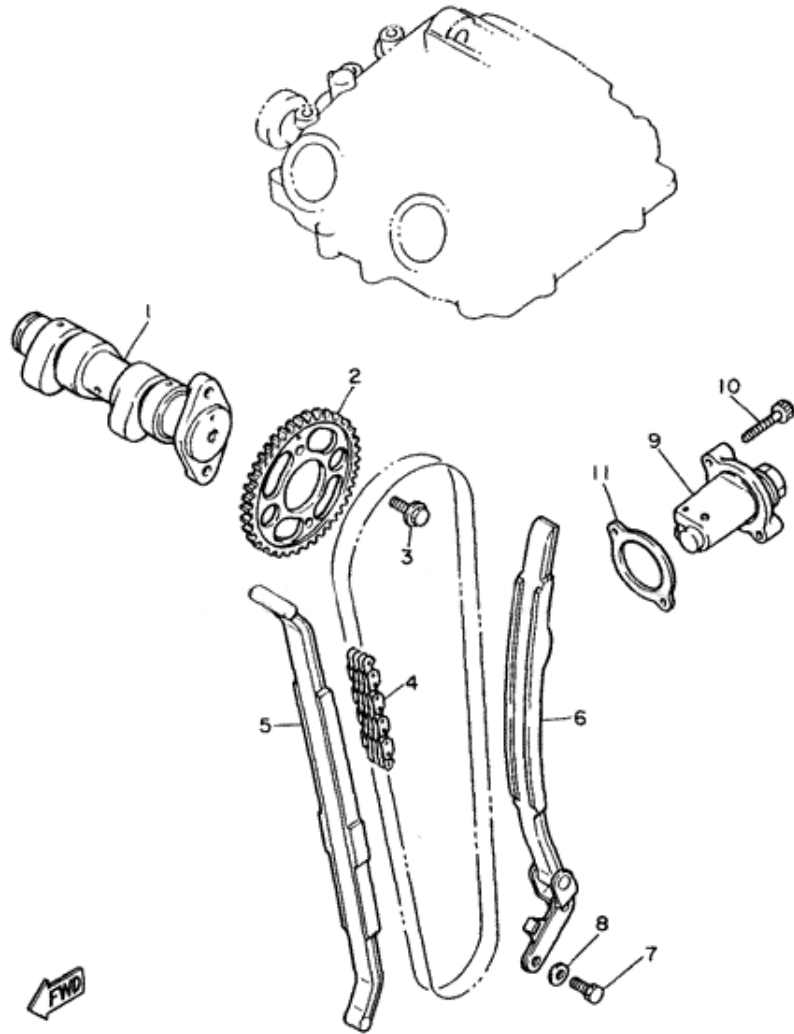

## Yamaha XT 600 3TB

Parts	Page
CAMSHAFT CHAIN	1
CARBURETOR	2
CLUTCH	4
COWLING 1	5
CRANKCASE	6
CRANKCASE COVER 1	7
CRANKSHAFT PISTON	8
CYLINDER	9
CYLINDER HEAD	10
ELECTRICAL 1	11
ELECTRICAL 2	12
EXHAUST	13
FENDER	14
FLASHER LIGHT	15
FRAME	16
FRONT FORK	17
FRONT MASTER CYLINDER	19
FRONT WHEEL	20
FUEL TANK	21
GENERATOR	22
HANDLE SWITCH LEVER	23
HEADLIGHT	24
INTAKE	25
METER	26
OIL PUMP	27
REAR ARM	28
REAR BRAKE CALIPER	30
REAR MASTER CYLINDER	31
REAR SUSPENSION	32
REAR WHEEL	33
SEAT	34
SHIFT CAM SHIFT FORK	35
SHIFT SHAFT	36
SIDE COVER	37
STAND FOOTREST	38
STARTER CLUTCH	39
STEERING	40
STEERING HANDLE CABLE	41
TAILLIGHT	42
TRANSMISSION	43
VALVE	44

# CAMSHAFT CHAIN

Item	Part #	Description	Req
1	1JK-12171-00-00	CAMSHAFT 1	1
2	3TB-12176-00-00	SPROCKET, CAM CHAIN	1
3	90105-07087-00	BOLT, WASHER BASED	2
4	94590-27126-00	CHAIN	1
5	34K-12231-00-00	GUIDE, STOPPER 1	1
6	34K-12241-00-00	GUIDE, STOPPER 2	1
7	97011-06016-00	BOLT	2
8	92901-06600-00	WASHER	2
9	3TB-12210-00-00	TENSIONER ASSY, CAM CHAIN	1
10	91316-06025-00	BOLT	2
11	4X7-12213-00-00	GASKET, TENSIONER CASE	1