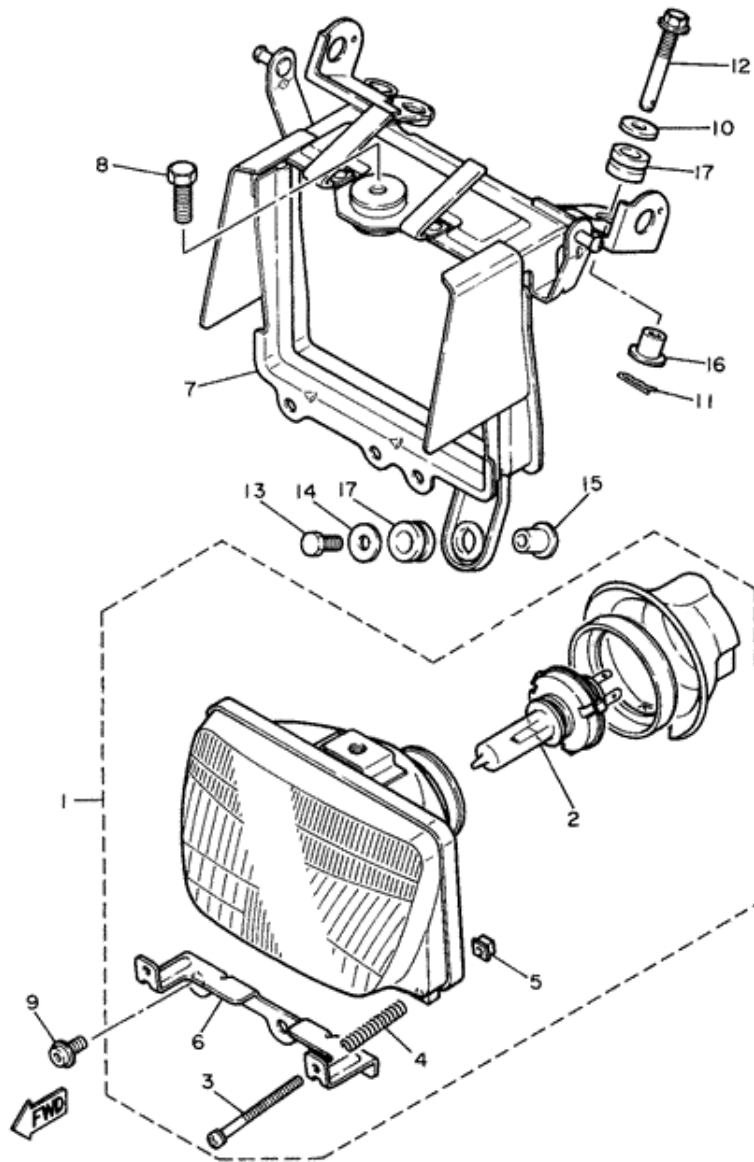

HEADLIGHT

Item	Part #	Description	Req
1	3UY-84320-00-00	LENS ASSEMBLY	1
2	5V2-84314-00-XX	BULB (12V-60/55W)	1
3	3TB-84325-00-00	SCREW, RIM FITTING	2
4	341-84332-60-00	SPRING, SCREW	2
5	198-84334-60-00	NUT, ADJUSTING	2
6	3TB-8431R-00-00	STAY, SETTING	1
7	3TB-84311-00-00	BODY, HEADLIGHT	1
8	3TB-84372-01-00	BOLT, LAMP STAY	1
9	3TB-84329-00-00	BOLT, WING 1	2
10	90202-06013-00	WASHER, PLATE	2
11	90468-12120-00	CLIP	2
12	3TB-84137-00-00	BOLT, SPECIAL	2
13	97016-06025-00	BOLT	1
14	90201-06059-00	WASHER, PLATE	1
15	90387-06388-00	COLLAR	1
16	90387-07391-00	COLLAR	2
17	90480-14023-00	GROMMET	3