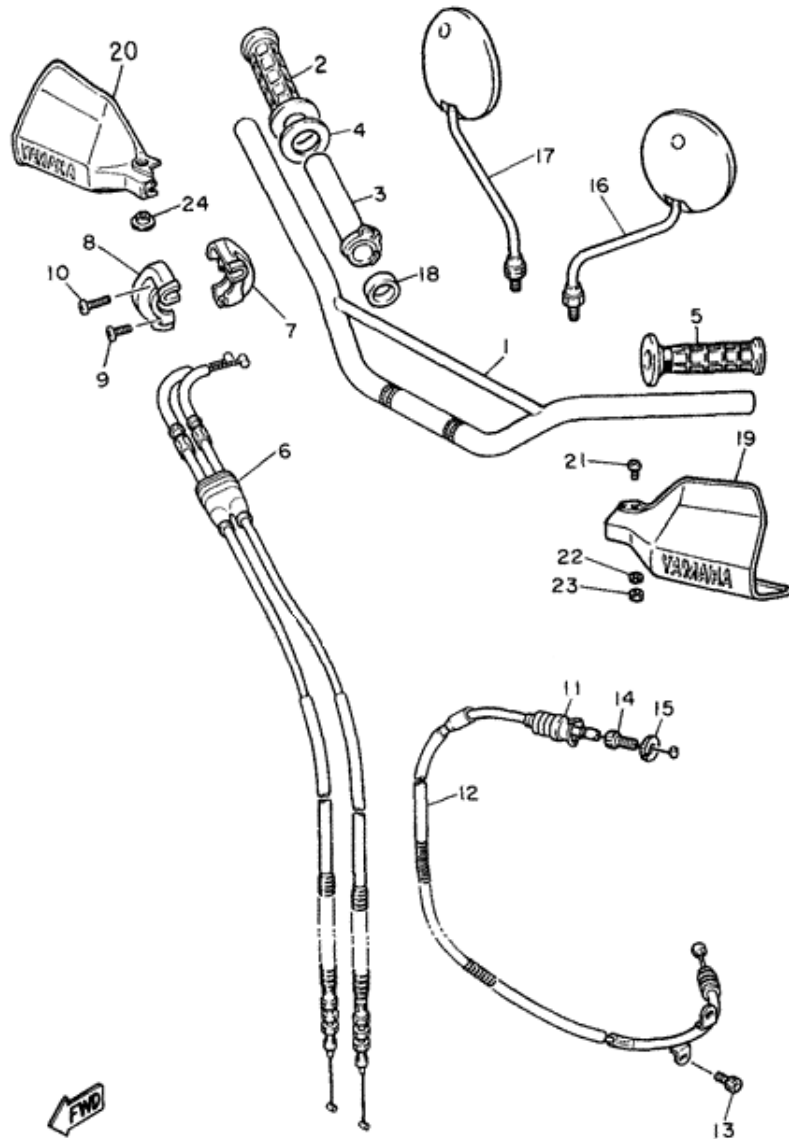

STEERING HANDLE CABLE

Item	Part #	Description	Req
1	3TB-26111-00-00	HANDLEBAR (3TB-26111-01-00)	1
2	33G-26242-00-00	GRIP (RIGHT)	1
3	3Y1-26243-01-00	TUBE, THROTTLE GUIDE	1
4	3Y1-26249-00-00	.RING, LEAF	1
5	33G-26241-00-00	GRIP (LEFT)	1
6	3TB-26302-00-00	THROTTLE CABLE ASSEMBLY	1
7	34K-26281-00-00	CAP, GRIP UPPER	1
8	1VJ-26282-00-00	CAP, GRIP LOWER	1
9	98506-05020-00	SCREW, PAN HEAD	1
10	98506-05025-00	SCREW, PAN HEAD	1
11	1E6-26342-00-00	BOOT, CABLE	1
12	3TB-26335-00-00	CABLE, CLUTCH	1
13	91316-06010-00	BOLT, SOCKET HEAD	1
14	90123-08046-00	BOLT	1
15	90179-08148-00	NUT	1
16	5Y1-26290-10-00	BACK MIRROR ASSY (L.H)	1
17	3Y1-26290-00-00	BACK MIRROR ASSY (R.H)	1
18	90387-22660-00	COLLAR	1
19	1LN-26141-00-00	GUARD, BRUSH 1 WHITE	1
20	3TB-26142-20-00	GUARD, BRUSH 2 WHITE	1
21	98501-06035-00	SCREW, PAN HEAD	1
22	92901-06600-00	WASHER	1
23	95303-06700-00	NUT	1
24	90387-06500-00	COLLAR	1