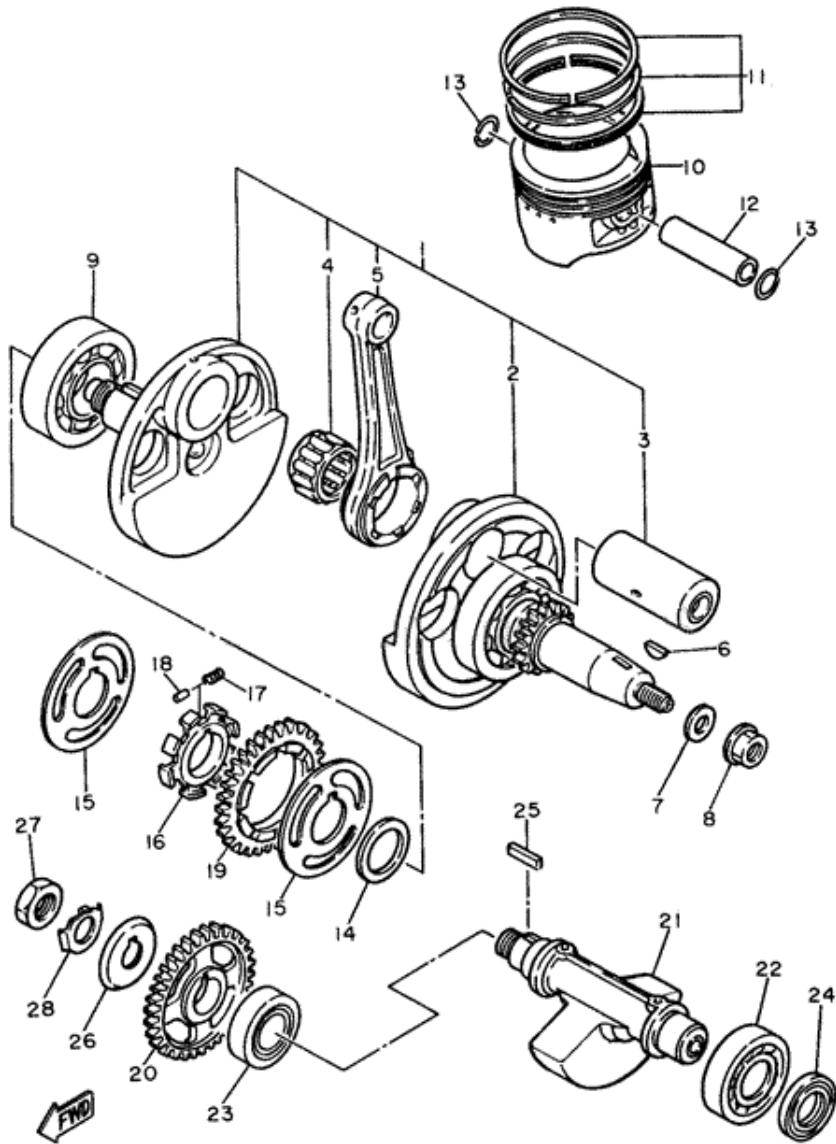

CRANKSHAFT PISTON

Item	Part #	Description	Req
1	3TB-11400-00-00	CRANKSHAFT ASSEMBLY	1
2	1VJ-W1141-00-00	CRANK 1	1
3	1VJ-11681-00-00	PIN, CRANK 1	1
4	93310-635C6-00	BEARING, CYLINDRICAL	1
5	3TB-11651-00-00	ROD, CONNECTING	1
6	90280-16053-00	KEY, WOODRUFF	1
7	90201-140A6-00	WASHER, PLATE	1
8	90179-14317-00	NUT	1
9	93306-30702-00	BEARING (B6307)	1
10	3TB-11631-00-Y0	PISTON (STD)	1
10	3TB-11636-00-00	PISTON (0.50MM O/S) AP	1
10	3TB-11638-00-00	PISTON (1.00MM O/S) AP	1
11	34L-11610-00-00	PISTON RING SET (STD)	1
11	34L-11610-20-00	PISTON RING SET (0.50MM O/S) AP	1
11	34L-11610-40-00	PISTON RING SET (1.00MM O/S) AP	1
12	1JK-11633-01-00	PIN, PISTON	1
13	93450-24028-00	CIRCLIP	2
14	90201-301F4-00	WASHER, PLATE	1
15	34K-11565-02-00	WASHER, BEARING COVER	2
16	5Y1-11496-01-00	BOSS, BUFFER	1
17	90501-22721-00	SPRING, COMPRESSION	8
18	93605-10090-00	PIN, DOWEL	4
19	2JT-11536-00-00	GEAR, DRIVE	1
20	5Y1-11531-00-00	GEAR, BALANCE WT 44T	1
21	34K-11454-00-00	WEIGHT 1	1
22	93306-30525-00	BEARING (B6305)	1
23	93306-30541-00	BEARING	1
24	93101-25106-00	OIL SEAL	1
25	90282-05013-00	KEY, STRAIGHT	1
26	34K-11145-00-00	PLATE, BREATHER 2	1
27	90170-16343-00	NUT	1
28	90215-16242-00	WASHER, LOCK	1