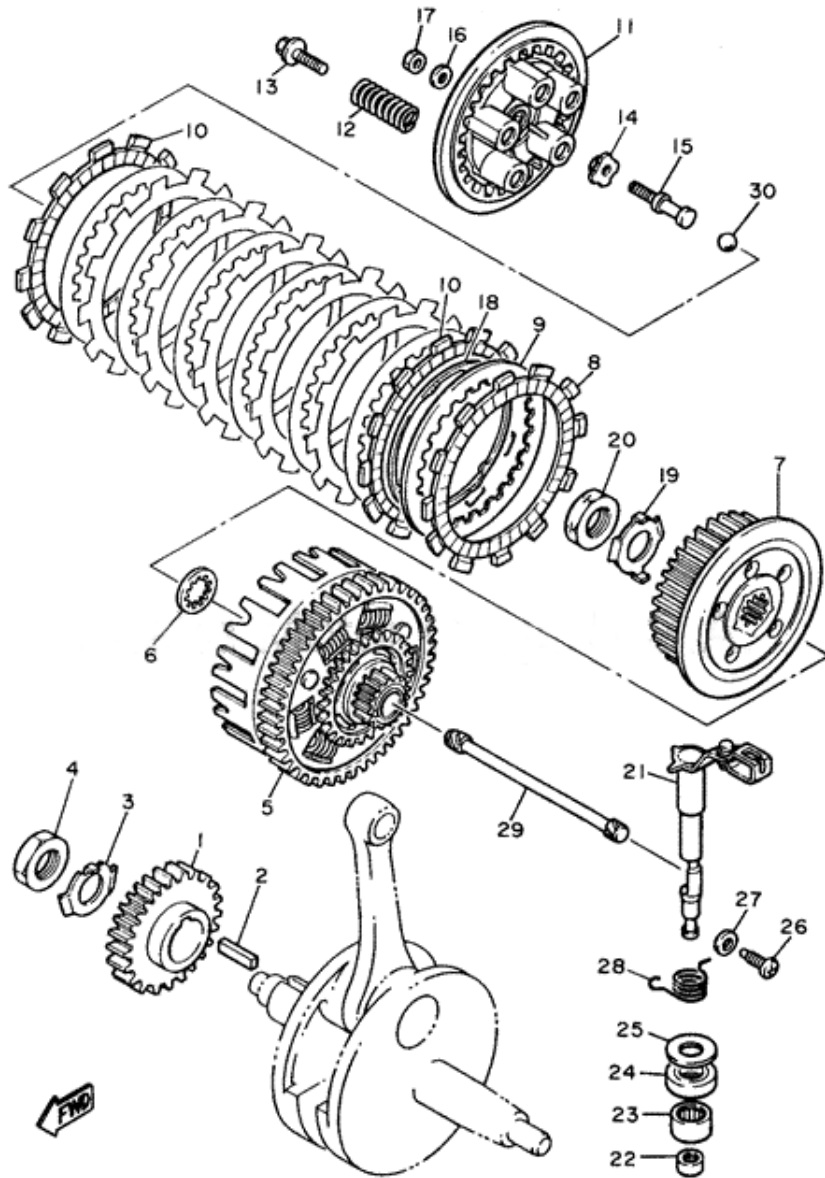

CLUTCH

Item	Part #	Description	Req
1	3AJ-16111-00-00	GEAR, PRIMARY DRIVE (34T)	1
2	90282-07042-00	KEY, STRAIGHT	1
3	90215-20197-00	WASHER, LOCK	1
4	90170-20274-00	NUT	1
5	3AJ-16150-00-00	PRIMARY DRIVEN GEAR COMP. (71T)	1
6	2JN-16154-00-00	PLATE, THRUST 1	1
7	2JN-16371-00-00	BOSS, CLUTCH	1
8	5Y1-16321-00-00	PLATE, FRICTION	6
9	360-16325-00-00	PLATE, CLUTCH 2	7
10	5Y1-16331-01-00	PLATE, FRICTION 2	2
11	5Y1-16351-00-00	PLATE, PRESSURE 1	1
12	90501-23142-00	SPRING, COMPRESSION	5
13	90159-06010-00	SCREW, WITH WASHER	5
14	30X-16358-00-00	PLATE, PUSH	1
15	34K-16356-00-00	ROD, PUSH 1	1
16	92990-06200-00	WASHER, PLAIN	1
17	95303-06600-00	NUT	1
18	5Y1-16383-00-00	SPRING, CLUTCH BOSS	1
19	90215-20231-00	WASHER, LOCK	1
20	90170-20327-00	NUT	1
21	1VJ-16380-01-00	PUSH LEVER ASSEMBLY	1
22	93317-11020-00	BEARING	1
23	93315-11720-00	BEARING	1
24	93102-17357-00	OIL SEAL	1
25	90201-17327-00	WASHER, PLATE	1
26	90149-08067-00	SCREW	1
27	90201-08087-00	GASKET	1
28	90508-14710-00	SPRING, TORSION	1
29	5Y1-16357-00-00	ROD, PUSH 2	1
30	93515-32029-00	BALL	1