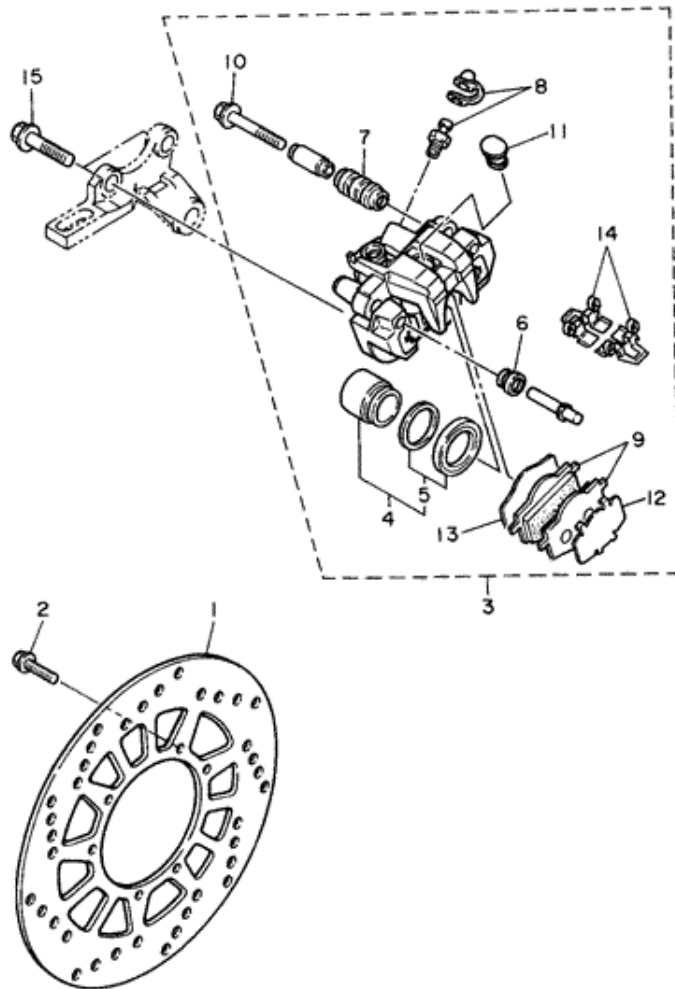

REAR BRAKE CALIPER

Item	Part #	Description	Req
1	2KF-25831-50-00	DISC, BRAKE	1
2	90109-06757-00	BOLT	6
3	3TB-2580W-00-00	CALIPER ASSEMBLY, REAR 2	1
4	2KF-W0057-00-00	PISTON ASSEMBLY, CALIPER	1
5	34X-W0047-00-00	CALIPER SEAL KIT	1
6	5R2-25937-00-00	BOOT 2	1
7	34X-25937-00-00	BOOT 2	1
8	51L-W0048-00-00	BLEED SCREW KIT	1
9	34X-W0046-02-00	BRAKE PAD KIT	1
10	2GV-25926-00-00	BOLT	1
11	34X-25845-00-00	CAP, INDICATOR	1
12	2KF-25827-00-00	SHIM, CALIPER	1
13	2KF-25828-00-00	SHIM, CALIPER	1
14	2KF-25919-10-00	SUPPORT, PAD	2
15	90105-10308-00	BOLT, WASHER BASED	2