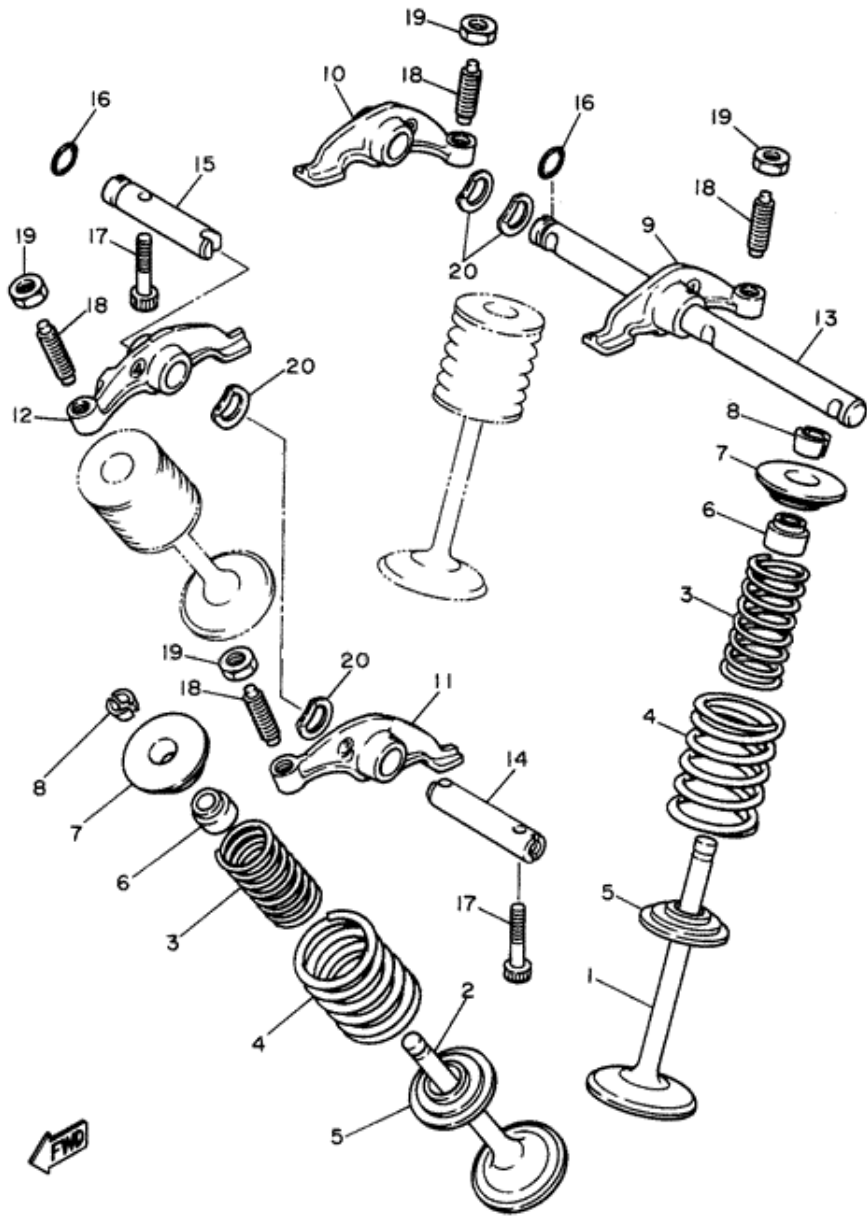

VALVE

Item	Part #	Description	Req
1	1VJ-12111-00-00	VALVE, INTAKE	2
2	1VJ-12121-00-00	VALVE, EXHAUST	2
3	5Y1-12113-00-00	SPRING, VALVE INNER	4
4	5Y1-12114-00-00	SPRING, VALVE OUTER	4
5	4H7-12116-00-00	SEAT, VALVE SPRING	4
6	1J7-12119-01-00	SEAL, VALVE STEM	4
7	2F3-12117-00-00	RETAINER, VALVE SPRING	4
8	1J7-12118-00-00	COTTER, VALVE	8
9	34K-12151-00-00	ARM, VALVE ROCKER	1
10	34K-12161-00-00	ARM, VALVE ROCKER 2	1
11	34K-12162-00-00	ARM, VALVE ROCKER 3	1
12	34K-12163-00-00	ARM, VALVE ROCKER 4	1
13	2NX-12146-00-00	SHAFT, ROCKER	1
14	2NX-12156-00-00	SHAFT, ROCKER 2	1
15	2NX-12166-00-00	SHAFT, ROCKER 3	1
16	93210-08521-00	O-RING	2
17	90109-063E8-00	BOLT	2
18	2NX-12159-00-00	SCREW, VALVE ADJUSTING	4
19	90170-06128-00	NUT	4
20	90206-12074-00	WASHER, WAVE	4