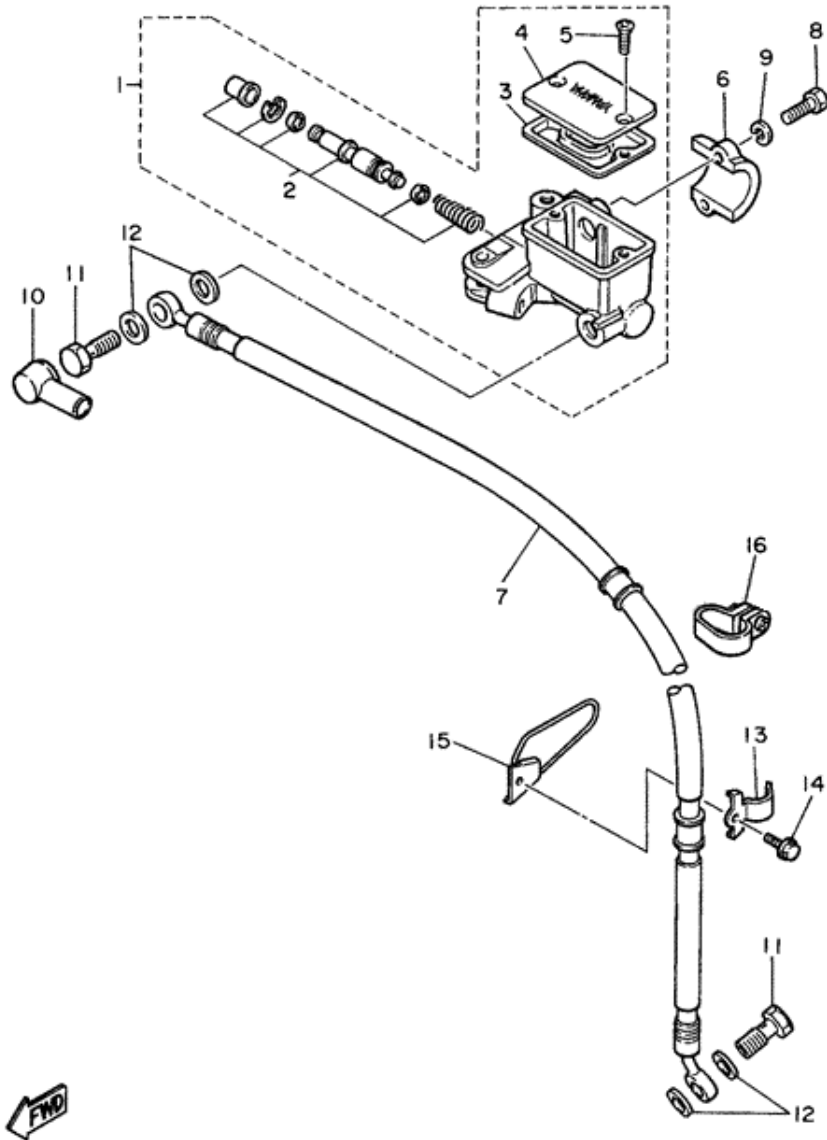

FRONT MASTER CYLINDER

Item	Part #	Description	Req
1	3TB-25870-00-00	MASTER CYLINDER SUB ASSEMBLY	1
2	3TB-W0041-00-00	CYLINDER KIT, MASTER	1
3	4L0-25854-00-00	.DIAPHRAGM, RESERVOIR	1
4	4H7-25852-00-00	CAP, RESERVOIR	1
5	98706-04012-00	SCREW, FLAT HEAD (+)	2
6	4L0-25867-00-00	BRACKET, MASTER CYLINDER	1
7	3TB-25872-01-00	HOSE, BRAKE 1	1
8	97016-06025-00	BOLT	2
9	92906-06100-00	WASHER, SPRING	2
10	4L0-25862-00-00	BOOT, MASTER CYLINDER	1
11	90401-10034-00	BOLT, UNION	2
12	90201-10118-00	WASHER, PLATE	4
13	90461-16124-00	CLAMP	1
14	91001-06016-00	BOLT, FLANGE	1
15	3TB-23318-00-00	HOLDER, CABLE 1	1
16	99999-02107-00	CLAMP	1