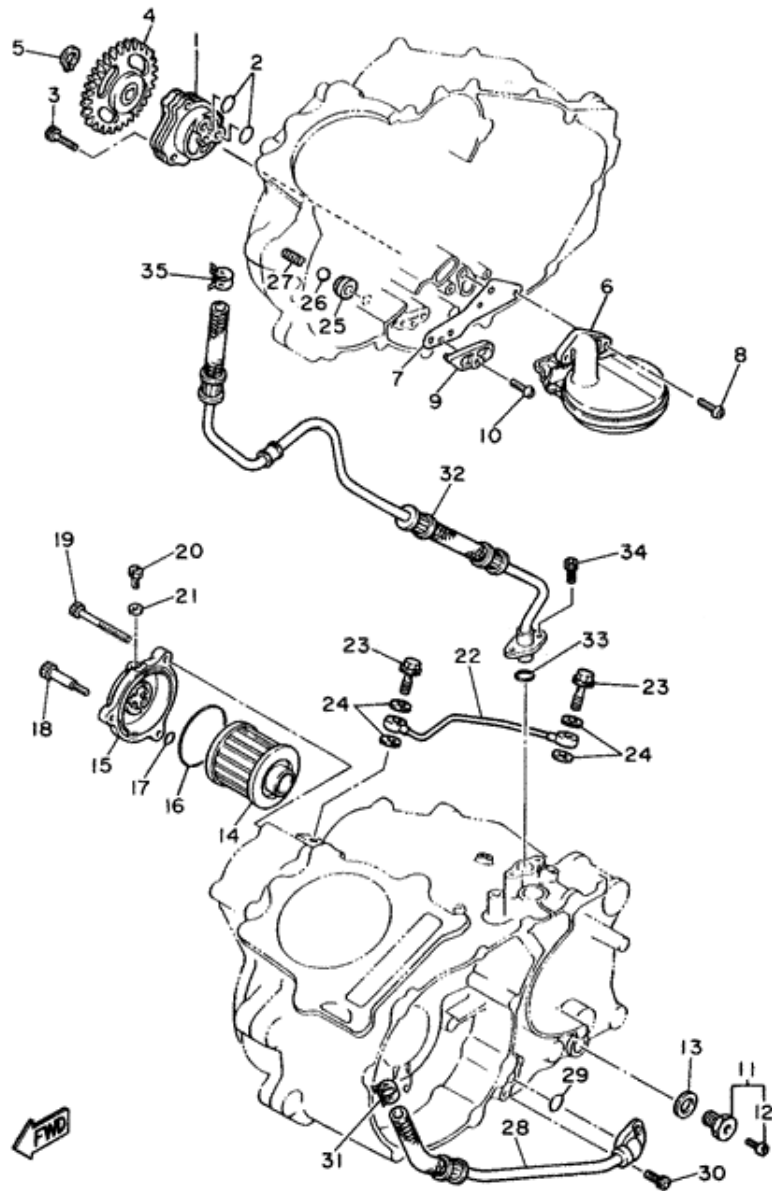

OIL PUMP

Item	Part #	Description	Req
1	3AJ-13300-01-00	OIL PUMP ASSEMBLY	1
2	93210-13361-00	O-RING	2
3	91316-06035-00	BOLT	3
4	3AJ-13325-00-00	GEAR, PUMP DRIVEN	1
5	99009-11400-00	CIRCLIP	1
6	5Y1-W1343-00-00	STRAINER COMP.	1
7	5Y1-13415-01-00	SEAL, OIL STRAINER	1
8	98501-06016-00	SCREW, PAN HEAD	2
9	5Y1-15427-01-00	COVER, CAP 2	1
10	98501-06016-00	SCREW, PAN HEAD	1
11	3VD-13455-00-00	PLUG	1
12	98901-06008-00	SCREW, BIND	1
13	214-11198-01-00	GASKET	1
14	4X7-13440-90-00	ELEMENT ASSY, OIL CLEANER	1
15	2WK-13447-00-00	COVER, OIL ELEMENT	1
16	93210-64297-00	O-RING	1
17	93210-07135-00	O-RING	1
18	90109-06419-00	BOLT	1
19	91316-06080-00	BOLT	2
20	90149-05110-00	SCREW	1
21	90430-05126-00	GASKET	1
22	3AJ-13161-00-00	PIPE, DELIVERY 1	1
23	90401-08133-00	BOLT, UNION	2
24	90430-08204-00	GASKET	4
25	583-13113-00-00	SEAT, CHECK BALL	1
26	93503-08007-00	BALL	1
27	90501-043E0-00	SPRING, COMPRESSION	1
28	3TB-13464-00-00	HOSE, OIL 1	1
29	93210-10197-00	O-RING	1
30	91316-06016-00	BOLT	2
31	90450-22050-00	HOSE CLAMP ASSEMBLY (90450-2201	1
32	3TB-13465-00-00	HOSE, OIL 2	1
33	93210-15171-00	O-RING	1
34	91316-06016-00	BOLT	2
35	90450-22052-00	HOSE CLAMP ASSY	1