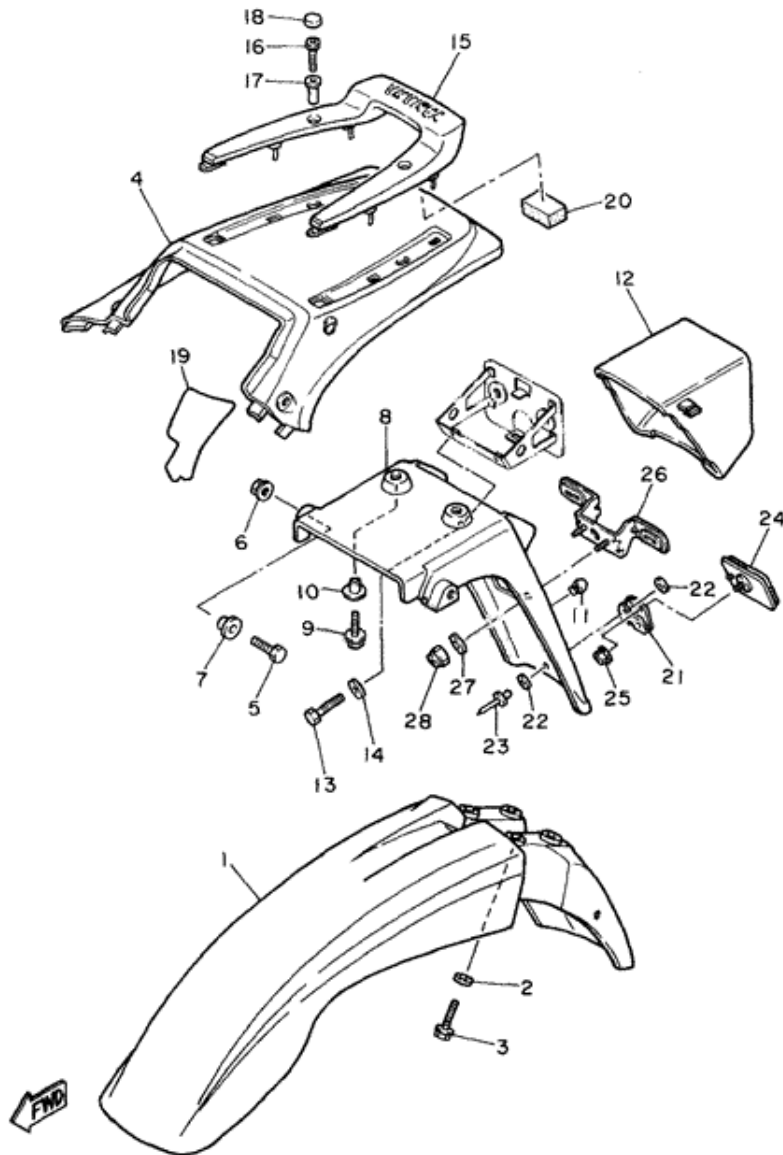

FENDER

Item	Part #	Description	Req
1	3RW-21511-30-00	FENDER, FRT WHITE	1
2	90387-062V8-00	COLLAR	4
3	90119-06097-00	BOLT, WITH WASHER	4
4	3TB-21611-20-00	FENDER, REAR WHITE	1
5	97016-06016-00	BOLT (1KG)	2
6	95706-06500-00	NUT, FLANGE	2
7	90387-07717-00	COLLAR	2
8	2KF-21685-01-00	BRACKET, LICENSE	1
9	90119-06061-00	BOLT, WITH WASHER	2
10	90387-066M3-00	COLLAR	2
11	42U-21639-00-00	DAMPER 2	1
12	3UY-2163A-00-00	COVER, REAR FENDER 1	1
13	97011-06025-00	BOLT	2
14	90201-06059-00	WASHER, PLATE	2
15	3TB-21651-00-00	COVER, REAR FENDER	1
16	91311-06025-00	BOLT, SOCKET HEAD	2
17	90387-062M3-00	COLLAR	2
18	90336-18038-00	PLUG, TAPER	2
19	3TB-2174T-00-00	INSULATOR, SIDE COVER 2	1
20	3TB-21639-00-00	DAMPER 2	1
21	33G-85132-01-00	BRACKET, REFLECTOR 1	1
22	90201-044A2-00	WASHER, PLATE	4
23	90267-40090-00	RIVET, blind	2
24	3G1-85130-01-00	REAR REFLECTOR ASSY	1
25	95701-05500-00	NUT, FLANGE	1
26	3UY-84751-00-00	BRACKET, LICENSE	1
27	90201-06059-00	WASHER, PLATE	2
28	95616-06100-00	NUT, U	2