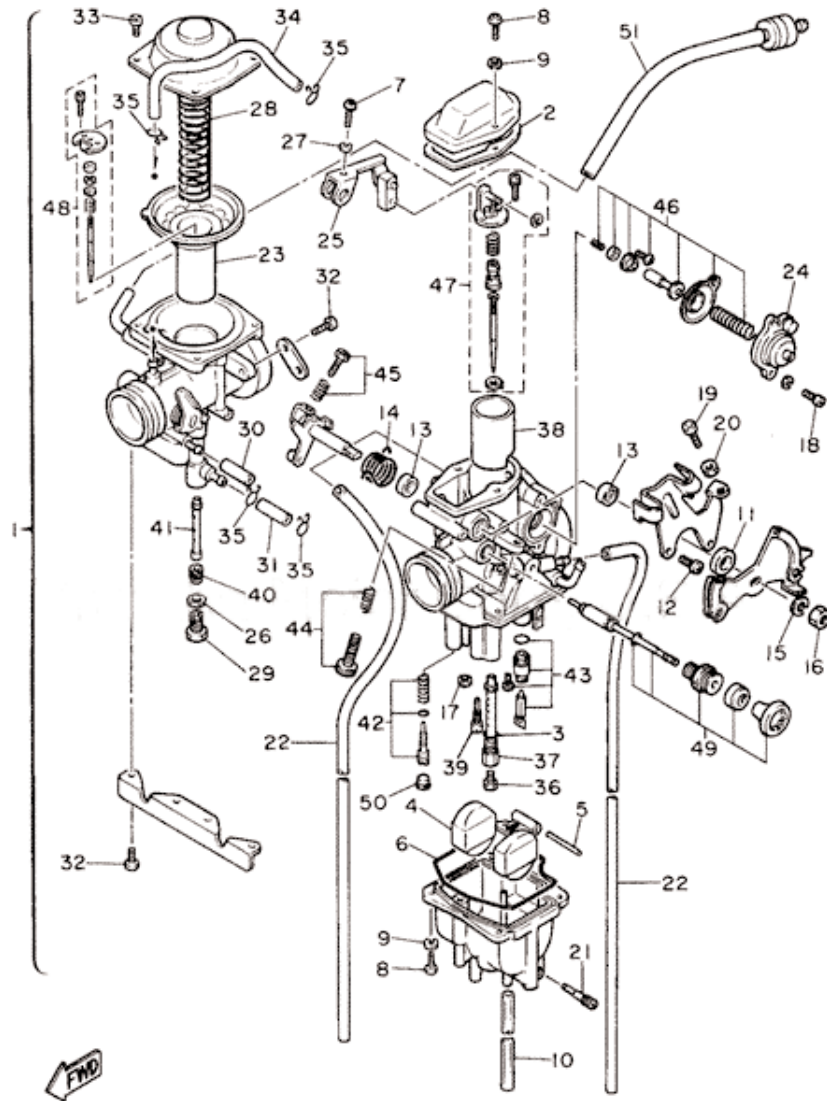

CARBURETOR

Item	Part #	Description	Req
1	3UY-14301-00-00	CARBURETOR ASSEMBLY 1	1
2	5Y1-14198-00-00	GASKET	1
3	360-24512-00-00	GASKET	2
4	2JN-14385-00-00	FLOAT	1
5	6E5-14386-01-00	.PIN, FLOAT	1
6	5Y1-14384-00-00	GASKET, FLOAT CHAMBER	1
7	98580-04016-00	SCREW, PAN HEAD	1
8	98503-04014-00	SCREW, PAN HEAD	6
9	92901-04100-00	.WASHER, SPRING	6
10	1JK-14197-00-00	PIPE	1
11	1JK-14357-00-00	COLLAR	1
12	98580-04010-00	SCREW, PAN HEAD	2
13	5Y1-14572-00-00	PLATE, STAY	2
14	1XL-14131-00-00	SPRING, THROTTLE VALVE	1
15	5Y1-14356-00-00	WASHER, SPRING	1
16	5Y1-14358-00-00	NUT	1
17	5Y1-14536-00-00	GASKET	1
18	98580-04010-00	SCREW, PAN HEAD	2
19	98580-04020-00	SCREW, PAN HEAD	1
20	30X-14358-00-00	NUT	1
21	14T-14323-00-00	.SCREW, AIR ADJUSTING	1
22	1VJ-14197-00-00	PIPE	2
23	1JK-14940-01-00	DIAPHRAGM ASSEMBLY	1
24	2JN-14293-00-00	COVER 1	1
25	1JK-14291-00-00	CONNECTER COMP	1
26	7KF-14227-00-00	WASHER	1
27	92990-04100-00	WASHER, SPRING	1
28	1VJ-14286-00-00	SPRING	1
29	7KF-14162-00-00	BOLT, HOLDING	1
30	5Y1-14349-00-00	PIPE	1
31	30X-14148-00-00	PIPE	1
32	98501-05010-00	.SCREW, PAN HEAD	6
33	98580-04010-00	SCREW, PAN HEAD	4
34	5Y1-14149-00-00	PIPE	1
35	5Y1-14159-00-00	CLIP	4
36	288-14343-65-00	JET, MAIN 130 UR STD	1
36	288-14343-70-00	JET, MAIN (#140) UR	1
36	288-14343-60-00	JET, MAIN (#120) UR	1
37	3UY-14341-00-00	NOZZLE, MAIN	1
38	3UY-14313-55-00	VALVE, THROTTLE 2	1
39	43F-14342-24-00	JET, PILOT (# 48)	1
40	30X-14343-52-00	JET, MAIN (#104)	1
41	2KF-14355-00-00	NOZZLE, MAIN 2	1
42	51Y-14105-00-00	PILOT SCREW SET (30X-14105-00)	1
43	2JN-14107-00-00	NEEDLE VALVE SET	1
44	2NX-1490K-00-00	STOP SCREW SET	1
45	2NX-14103-00-00	THROTTLE SCREW SET	1
46	1JK-1490A-00-00	DIAPHRAGM SET, 1	1