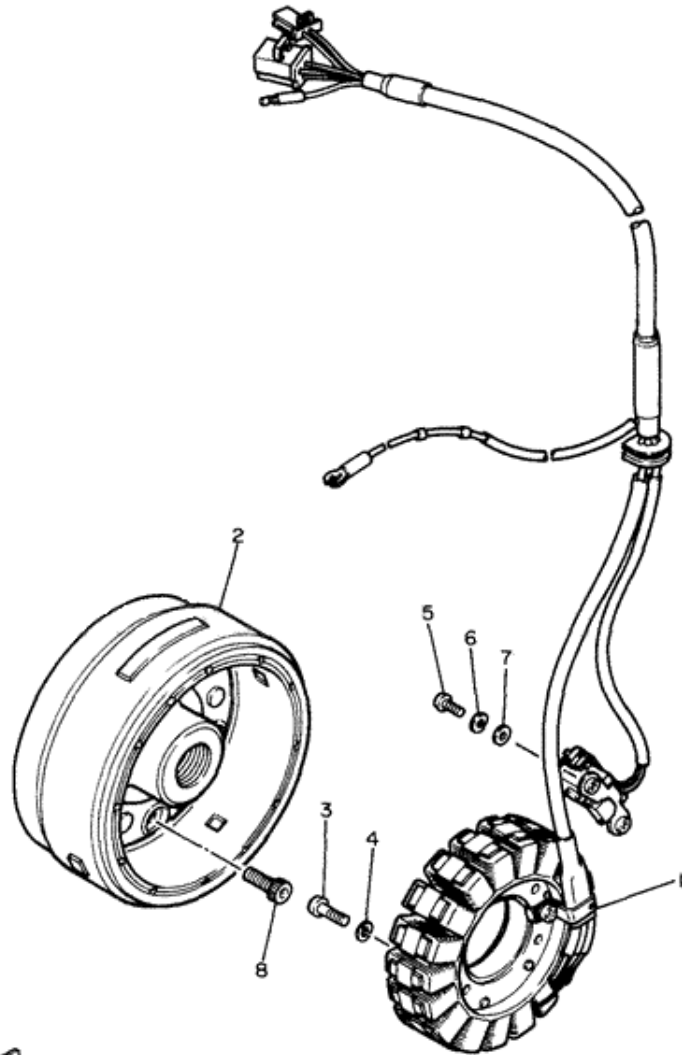

GENERATOR

Item	Part #	Description	Req
1	3TB-81410-00-00	STATOR ASSEMBLY	1
2	3TB-81450-00-00	ROTOR ASSEMBLY	1
3	98501-06025-00	SCREW, PAN HEAD (92501-06025)	3
4	92990-06100-00	WASHER, SPRING	3
5	98501-05016-00	SCREW, PAN HEAD	2
6	92990-05100-00	WASHER, SPRING	2
7	92901-05600-00	WASHER, PLATE	2
8	90110-08193-00	BOLT, HEXAGON SOCKET HEAD	3