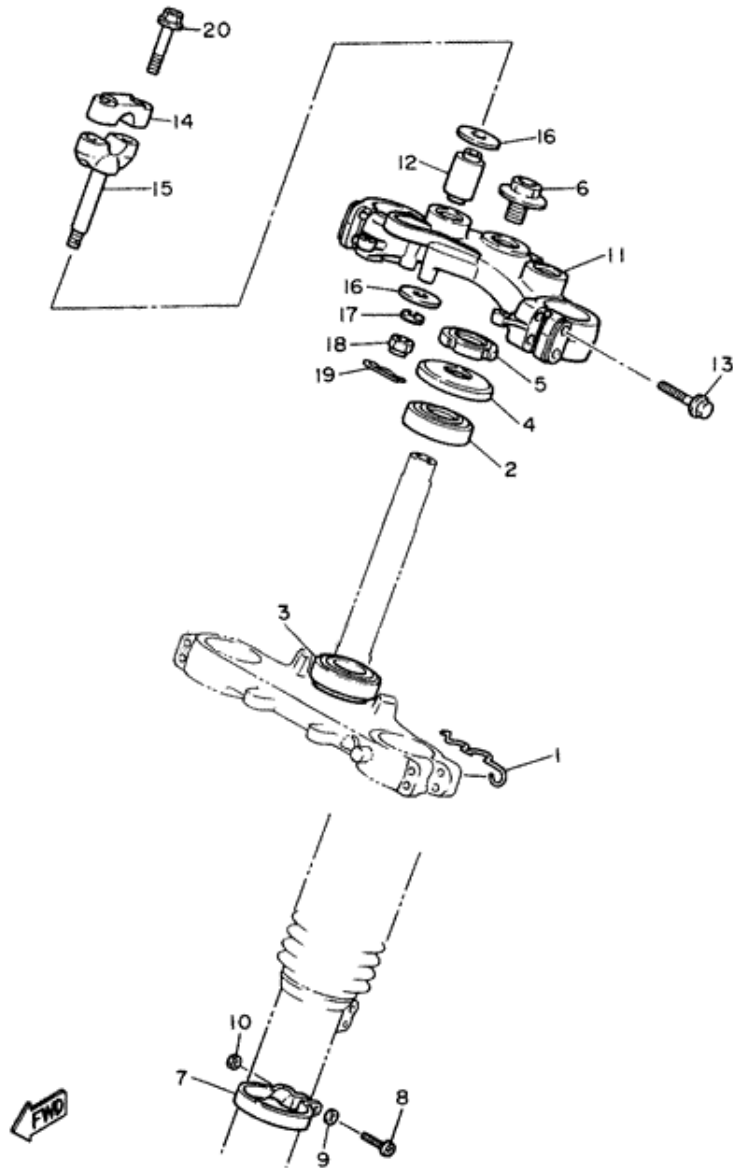

# STAND FOOTREST

Item	Part #	Description	Req
1	22W-27411-01-90	FOOTREST 1 UNI-CHROME BLACK	1
2	34L-27412-00-R4	BRACKET, FOOTREST 1 BLACK	1
3	90508-20023-00	SPRING, TORSION	1
4	91701-08038-00	PIN, CLEVIS	1
5	91401-25020-00	PIN, COTTER	1
6	95826-10025-00	BOLT, FLANGE	2
7	22W-27421-01-90	FOOTREST 2 (3R1-27421-00) UNI-CHROME BLACK	1
8	2KF-27422-00-R4	BRACKET, FOOTREST 2 BLACK	1
9	90508-20023-00	SPRING, TORSION	1
10	91701-08038-00	PIN, CLEVIS	1
11	91401-25020-00	PIN, COTTER	1
12	95826-10025-00	BOLT, FLANGE	2
13	3AJ-27311-00-R4	STAND, SIDE BLACK	1
14	90105-12616-00	BOLT, WASHER BASED	1
15	90185-12119-00	NUT, SELF-LOCKING	1
16	5Y1-27315-00-00	LINK, SIDE STAND	1
17	90507-32020-00	SPRING, TENSION	1
18	26F-27432-00-WL	BRACKET 1 STARDUST SILVER	1
19	95816-08016-00	BOLT, FLANGE	2
20	3YP-27442-00-WL	BRACKET 2 STARDUST SILVER	1
21	95816-08016-00	BOLT, FLANGE	2
22	120-27431-00-00	FOOTREST, REAR 1	2
23	120-27433-00-00	COVER, REAR FOOTREST	2
24	90201-20279-00	WASHER, PLATE	2
25	90240-06009-00	PIN, CLEVIS	2
26	91401-16020-00	PIN, COTTER (91401-16012)	2

# STEERING

Item	Part #	Description	Req
1	3TB-2331E-00-00	GUIDE, CABLE	1
2	93332-00023-00	BEARING	1
3	93332-00008-00	BEARING	1
4	1W1-23416-00-00	COVER, BALL RACE 2	1
5	90179-25033-00	NUT, SPEC'L SHAPE	1
6	90105-14102-00	BOLT, FLANGE	1
7	34L-23318-01-00	HOLDER, CABLE 1	1
8	98501-05020-00	SCREW, PAN HEAD	1
9	92901-05600-00	WASHER, PLATE	1
10	95303-05600-00	NUT	1
11	3TB-23435-00-00	CROWN, HANDLE	1
12	5A8-23434-00-00	HOLDER, DAMPER (5A8-23434-01-00	2
13	95816-08040-00	BOLT, FLANGE	4
14	1E6-23441-00-00	HOLDER, HANDLE UPPER	2
15	3Y6-23442-00-98	HOLDER, HANDLE LOWER	1
16	90201-100A1-00	WASHER, PLATE	4
17	92901-10100-00	WASHER, SPRING	2
18	95303-10700-00	NUT	2
19	90468-12006-00	CLIP	2
20	95816-08035-00	BOLT, FLANGE	4