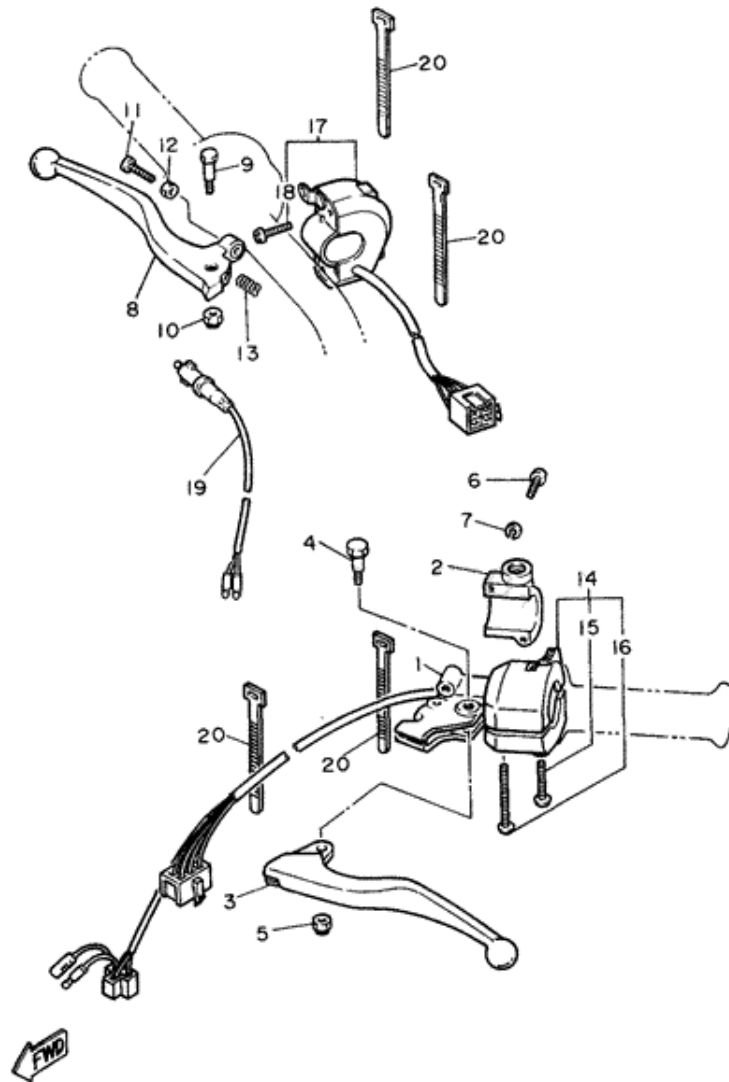

HANDLE SWITCH LEVER

Item	Part #	Description	Req
1	1LN-82911-00-00	HOLDER, LEVER 1	1
2	33G-82913-00-00	HOLDER, LEVER LOWER 1	1
3	5Y1-83912-01-00	LEVER 1	1
4	90109-06799-00	BOLT	1
5	95616-06100-00	NUT, U	1
6	98506-05020-00	SCREW, PAN HEAD	2
7	92906-05100-00	WASHER, SPRING	2
8	1KH-83922-01-00	LEVER 2	1
9	90109-062A8-00	BOLT	1
10	95616-06100-00	NUT, U	1
11	90149-06289-00	SCREW (90149-06153-00)	1
12	90170-06010-00	NUT	1
13	90501-10312-00	SPRING, COMPRESSION	1
14	3UY-83973-00-00	SWITCH, HANDLE 3	1
15	90157-05057-00	SCREW, PAN HEAD	1
16	98506-05030-00	SCREW, PAN HEAD	1
17	3UY-83975-00-00	SWITCH, HANDLE 2	1
18	98506-05020-00	SCREW, PAN HEAD	2
19	34X-83980-01-00	FRONT STOP SWITCH ASSEMBLY	1
20	437-83936-01-00	BAND, SWITCH CORD	4