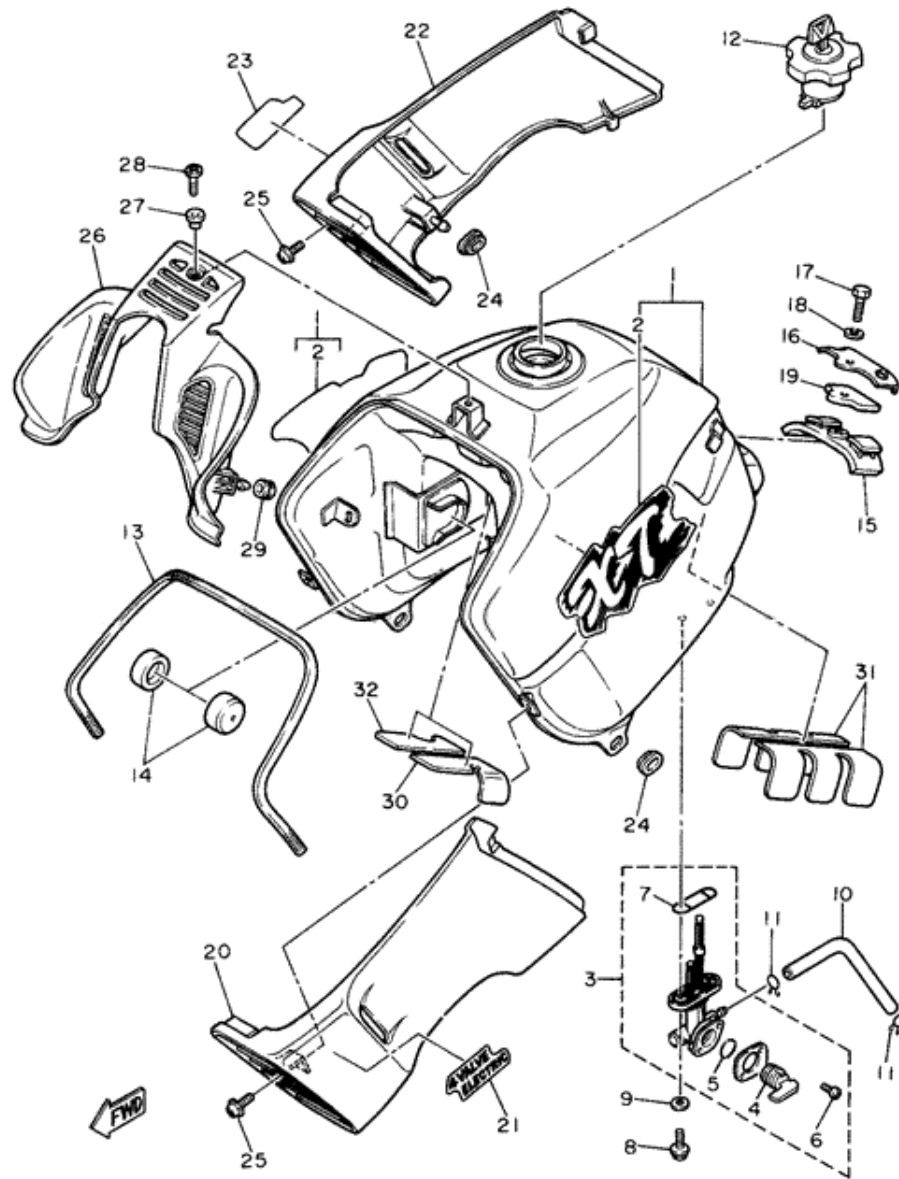

FUEL TANK

Item	Part #	Description	Req
1	3TB-24110-00-04	FUEL TANK COMP (WHITE) NON-CA	1
2	3YP-24240-00-00	GRAPHIC SET	1
3	3FY-24500-00-00	FUEL COCK ASSEMBLY 1	1
4	3AJ-24523-00-00	.VALVE PACKING	1
5	3AJ-24534-00-00	.SEAL, COCK	1
6	98503-03008-00	SCREW, PAN HEAD	2
7	4X8-24512-00-00	.O-RING	1
8	95023-06016-00	BOLT	2
9	90202-05193-00	WASHER, PLATE	2
10	90445-10638-00	HOSE (L145)	1
11	90467-09006-00	CLIP, SCISSOR	2
12	11H-24602-02-00	CAP ASSEMBLY NON-CA	1
13	3TB-24188-00-00	MOLD, FUEL TANK NON-CA	1
14	3TB-24181-00-00	DAMPER, LOCATING 1	2
15	43F-24182-00-00	DAMPER, LOCATING 2	1
16	3TB-24186-00-00	WASHER, SPECIAL	1
17	97313-06016-00	BOLT	1
18	92990-06100-00	WASHER, SPRING	1
19	23T-24724-01-00	DAMPER, LOCATING 3	1
20	3TB-2137W-30-00	SCOOP, AIR 1 RASPBERRY RED	1
21	3TB-24231-31-00	EMBLEM 1	1
22	3TB-2137X-30-00	SCOOP, AIR 2 RASPBERRY RED	1
23	3TB-24232-31-00	EMBLEM 2	1
24	90480-01401-00	GROMMET	2
25	90159-06042-00	SCREW, WITH WASHER	2
26	3TB-2137Y-00-00	GUIDE, AIR	1
27	90387-064J1-00	COLLAR	1
28	90149-06223-00	SCREW	1
29	90480-13383-00	GROMMET	2
30	3TB-2416F-00-00	INSULATOR, FUEL TANK 1	1
31	3TB-2416G-00-00	INSULATOR, FUEL TANK 2	2
32	3TB-2416F-10-00	INSULATOR, FUEL TANK 1	1