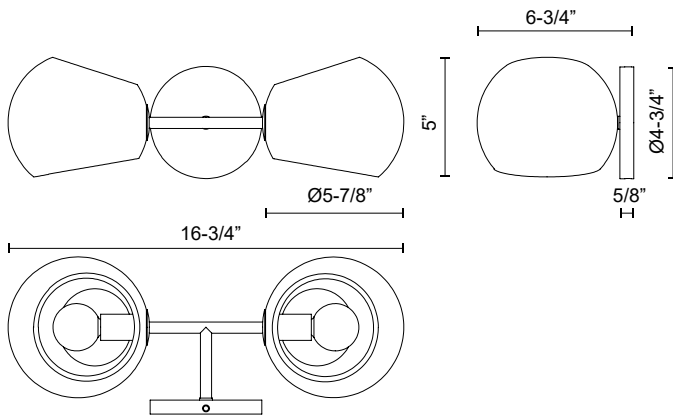

alora mood

P. 1.855.855.8926

CANADA: 19054 28TH Avenue Surrey - BC V3Z 6M3

USA: 3035 E. Lone Mountain Rd - Las Vegas, NV, 89081

WILLOW WV648217

FIXTURE DIMENSIONS	W16-3/4" x H5" x E6-5/8"
HEIGHT FROM CENTER	2-3/4"
EXTENSION	6-5/8"
LAMP TYPE	E12
MAX WATTAGE	60W
BULB QTY	2
BULBS INCLUDED	No
VOLTAGE	120V
MATERIAL	Steel
INSTALL OPTIONS	Horizontal/Vertical; Wall;
LOCATION	Damp
CANOPY DIMENSIONS	D4-3/4" x E5/8"
PAINT FINISH	MB01

[D - Diameter, L - Length, W - Width, H - Height, E - Extension]

AVAILABLE FINISHES:

WV648217MB
Matte Black

*For complete warranty terms, please visit: www.aloralighting.com/warranty

WWW.ALORAMOOD.COM

© 2022 KUZCO LIGHTING. ALL RIGHTS RESERVED.