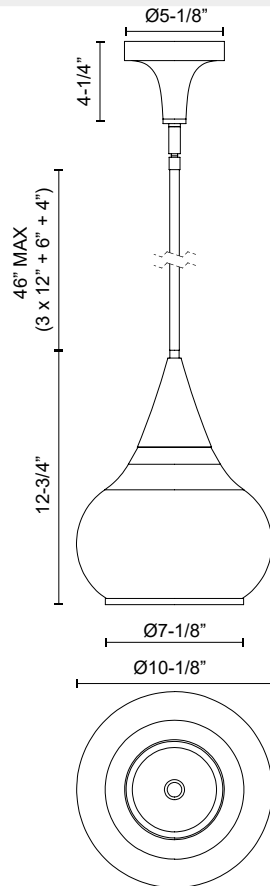

alora mood

P. 1.855.855.8926

CANADA: 19054 28TH Avenue Surrey - BC V3Z 6M3

USA: 3035 E. Lone Mountain Rd - Las Vegas, NV, 89081

HAZEL PD524110

FIXTURE DIMENSIONS	D10-1/8" x H12-3/4"
LAMP TYPE	E26
MAX WATTAGE	60W
BULB QTY	1
BULBS INCLUDED	No
VOLTAGE	120V
GLASS DETAILS	Clear Glass or Opal Glass
MATERIAL	Aluminum; Glass; Steel;
ROD LENGTH	46" Max (3x12" + 1x6" + 1x4")
DIAMETER OF ROD	1/2"
WIRE LENGTH	60"
MINIMUM HANG HEIGHT	24"
SLOPED CEILING ADAPTABLE	Yes, Up to 45 Degrees
LOCATION	Dry
CANOPY DIMENSIONS	D5-1/8" x H4-1/4"
PAINT FINISH	AG01; CH01; MB01;

[D - Diameter, L - Length, W - Width, H - Height, E - Extension]

AVAILABLE FINISHES:

*For complete warranty terms, please visit: www.aloralighting.com/warranty

WWW.ALORAMOOD.COM

© 2022 KUZCO LIGHTING. ALL RIGHTS RESERVED.