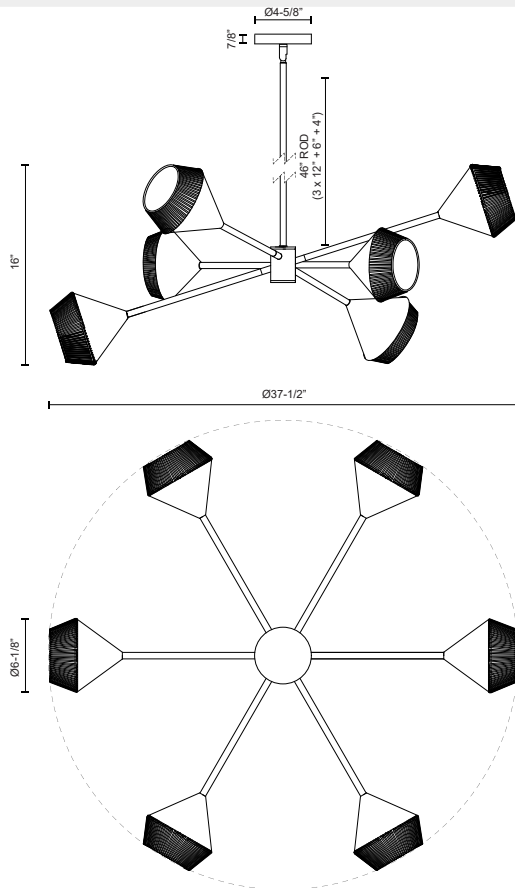

## DAPHNE CH633638

FIXTURE DIMENSIONS	D37-1/2" x H16"
LAMP TYPE	E12
MAX WATTAGE	60W
BULB QTY	6
BULBS INCLUDED	No
VOLTAGE	120V
MATERIAL	Steel + Rope
SHADE DETAILS	Steel Shade
ROD LENGTH	46" Max (3x12" + 1x6" + 1x4")
MINIMUM HANG HEIGHT	21"
SLOPED CEILING ADAPTABLE	Yes, Up to 45 Degrees
ILLUMINATION DIRECTION	Omni-directional
LOCATION	Damp
CANOPY DIMENSIONS	D4-5/8" x H7/8"
PAINT FINISH	MB01; WH01;

[ D - Diameter, L - Length, W - Width, H - Height, E - Extension ]