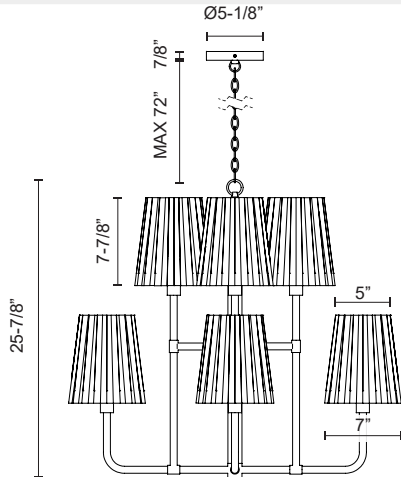

WWW.ALORAMOOD.COM

© 2022 KUZCO LIGHTING. ALL RIGHTS RESERVED.