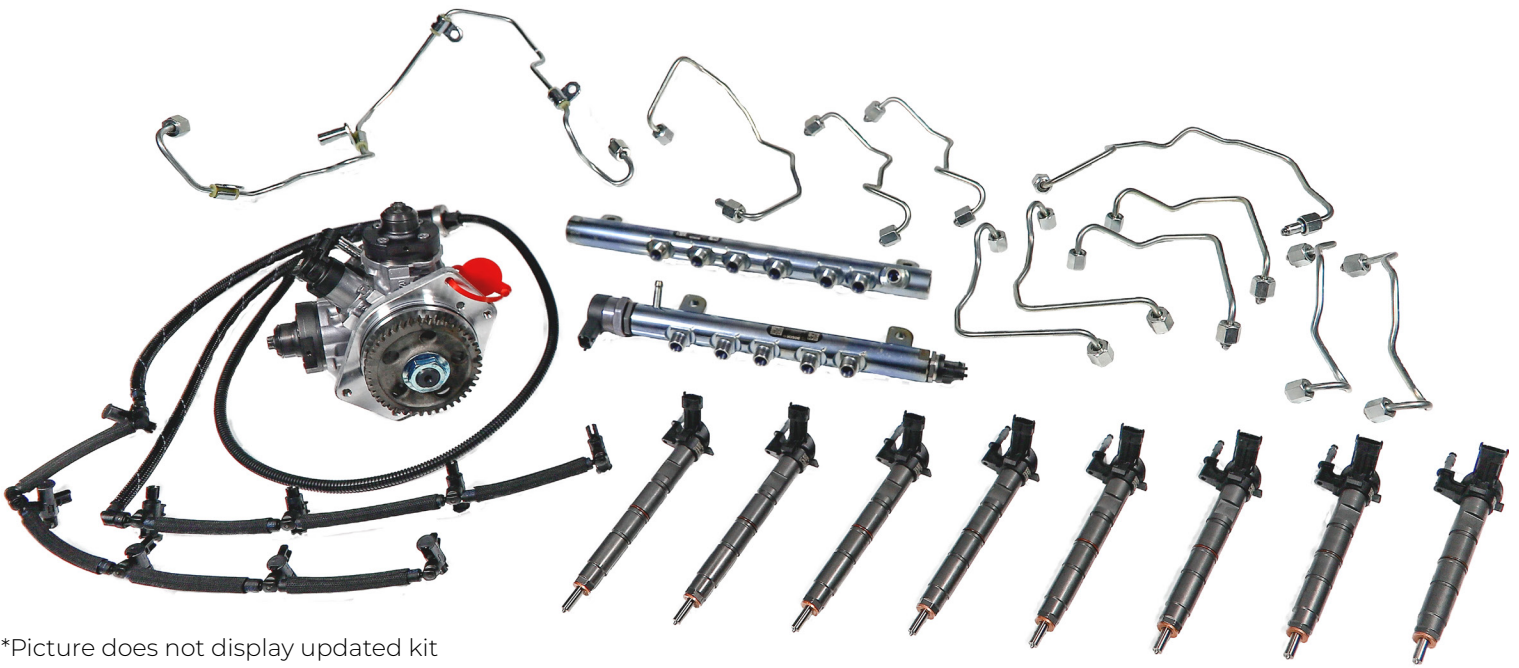

\*Picture does not display updated kit

### GM 6.6L LML & LGH Duramax Fuel Contamination Kits

Diesel Forward part number	Model year	Application	OEM cross reference
DKT1116LML	2011-2016	Silverado	N/A
DKT1116LGH		Sierra	
		Express	
		Savannah	

\*Kits include: 8 injectors, 8 injector lines, 8 hold down bolts, 1 injection pump, 1 pump installation kit with fuel line, 2 fuel rails, 1 fuel return line, and 1 fuel feed pipe.