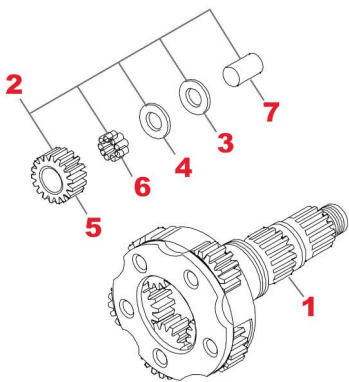

CH	FIG.	TAS no.	OEM no.	Description	Qty	Note	Note1	Ex/ Cross	Ex/ Cross
C04	11	T49685	20737310	ELASTIC RING	1				
C04	12	T46220	951080	SEEGER RING (103,54X110X4)	1				
C04	13	T49561	21108695	SYNCHRO CONE (72T.)	1	(P)		20891188	20756925
C04	13	T63668	21482847	SYNCHRO CONE (72T.)	1	(Q)			
C04	14	T71105	20585994	RETARDER GEAR (63T.)	1	Old (#)			
C04	14	T49562	21010667	RETARDER GEAR (63T.)	1			20785178	
C04	15	T46306	21170624	BALL BEARING (70X140X26)	1	Old (#)		21001091	1652604
C04	15	T46305	21005761	BALL BEARING (80X140X26)	1			20785448	21001044
C04	16	T46308	914556	LOCK RING (T.4,00)	1				
C04	16	T46311	1652804	LOCK RING (T.3,90)	1				
C04	16	T46310	1652803	LOCK RING (T.3,80)	1				
C04	16	T46309	1652802	LOCK RING (T.3,70)	1				
C04	17	T46312	3191944	WHEEL SENSOR	1	Old (#)			
C04	17	T46313	20774242	WHEEL SENSOR	1				
C04	17	T46314	20784855	WHEEL SENSOR	1				
C04	18	T38580	1652776	OIL SEAL RING (90X145X10)	1	Old (#)			
C04	18	T46315	20791305	OIL SEAL RING (95X145X10)	1				
C04	19	T46316	1652622	OIL SEAL RING (90X111X6/8)	1	Old (#)		1523124	

Notes

(P) To be coupled together (Version with 6° 30' Conical Angle)
(Q) To be coupled together (Version with 7° 20' Conical Angle)

(#) To be coupled together (Old Version with Ø 70 mm instead 80 mm bearing)

TRACTOR AUTOMOBILE SPARES
A WORLD OF QUALITY PARTS