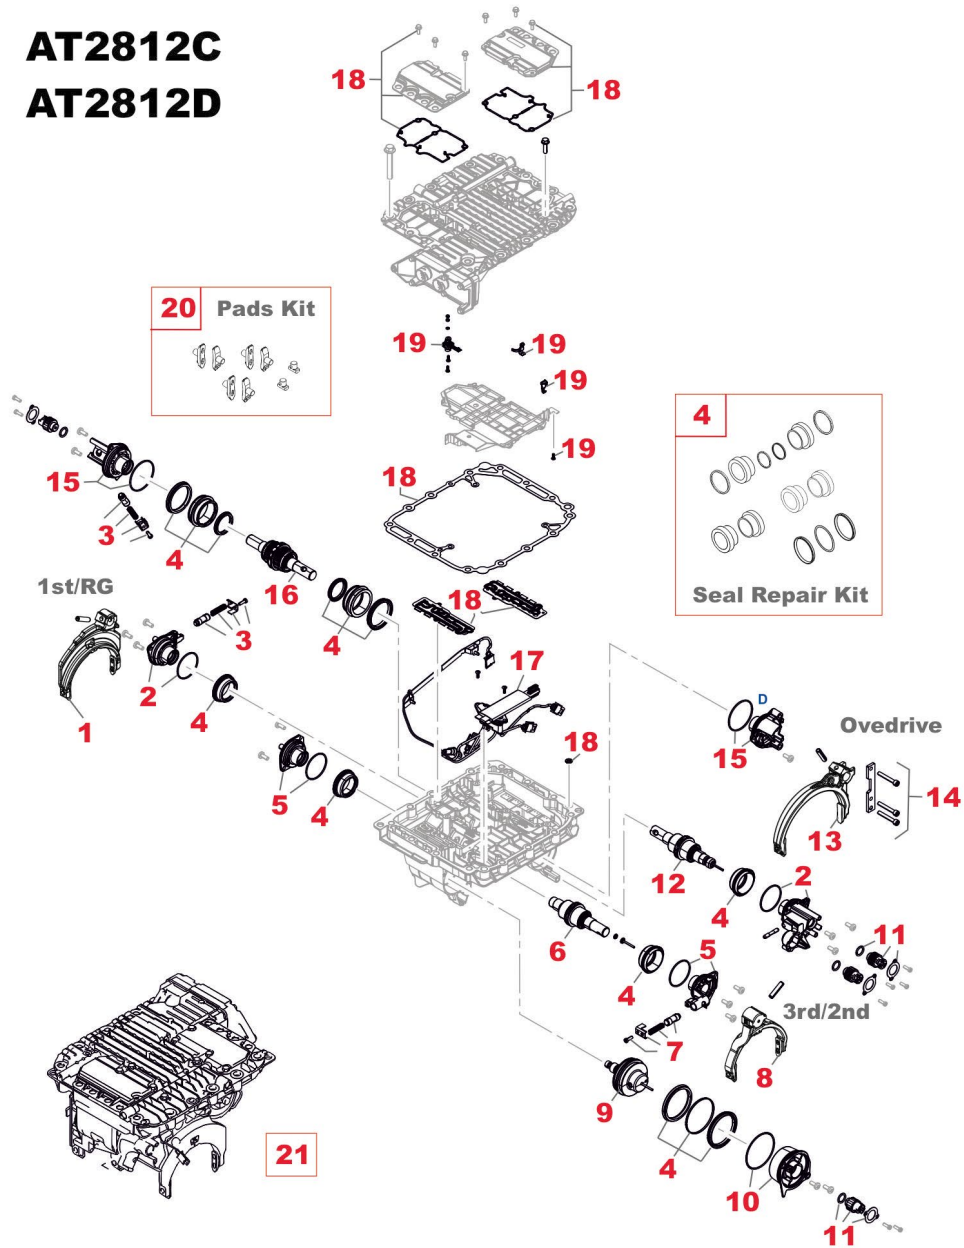

AT2812C AT2812D