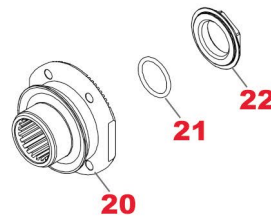

CH	FIG.	TAS no.	OEM no.	Description	Qty	Nota	Note1	Ex/ Cross	Ex/ Cross
C04	1	T49667	20590147	PLANETARY CARRIER W/GEARS	1	Old (#)	W/OUT Retarder		
C04	1	T49668	20590148	PLANETARY CARRIER W/GEARS	1	Old (#)	W/OUT Retarder		
C04	1	T49670	20733118	PLANETARY CARRIER W/GEARS	1	Old (#)	WITH Retarder		
C04	1	T49671	20733119	PLANETARY CARRIER W/GEARS	1	Old (#)	WITH Retarder		
C04	1	T49669	22502019	PLANETARY CARRIER W/GEARS	1			21021416	20846416
C04	2	T41895	22761701	PLANETARY REPAIR KIT	1		5 Series Kit		
C04	3	T41896	20483601	WASHER	10				
C04	4	T41897	20483600	WASHER	10				
C04	5	T41898	20483611	PLANETARY GEAR	5				
C04	6	T41899	22544210	NEEDLE KIT	5				
C04	7	T41900	20515814	PIN	5				
C04	8	T55291	21751233	SYNCHRO CONE (23-77T.)	1		W/OUT Retarder	21480996	21009061
C04	8	T59494	21753642	SYNCHRO CONE (23-77T.)	1		WITH Retarder	21480998	21009062
C04	9	T49683	21110728	RING GEAR (72-77T.)	1		W/OUT Retarder	20726338	
C04	9	T49684	21110726	RING GEAR (72-77T.)	1		WITH Retarder	20741935	
C04	10	T49682	21430239	SYNCHRO RING (CARBON FIBER)	1	(P)		21101488	20782303
C04	10	T63670	21482856	SYNCHRO RING (CARBON FIBER)	1	(Q)			
C04	10	T94007	21482856 MO	SYNCHRO RING (MOLYBDENUM)	1	(Q)			

Notes

(P) To be coupled together (Version with 6° 30' Conical Angle)
(Q) To be coupled together (Version with 7° 20' Conical Angle)

(#) To be coupled together (Old Version with Ø 70 mm instead 80 mm bearing)

TRACTOR AUTOMOBILE SPARES
A WORLD OF QUALITY PARTS