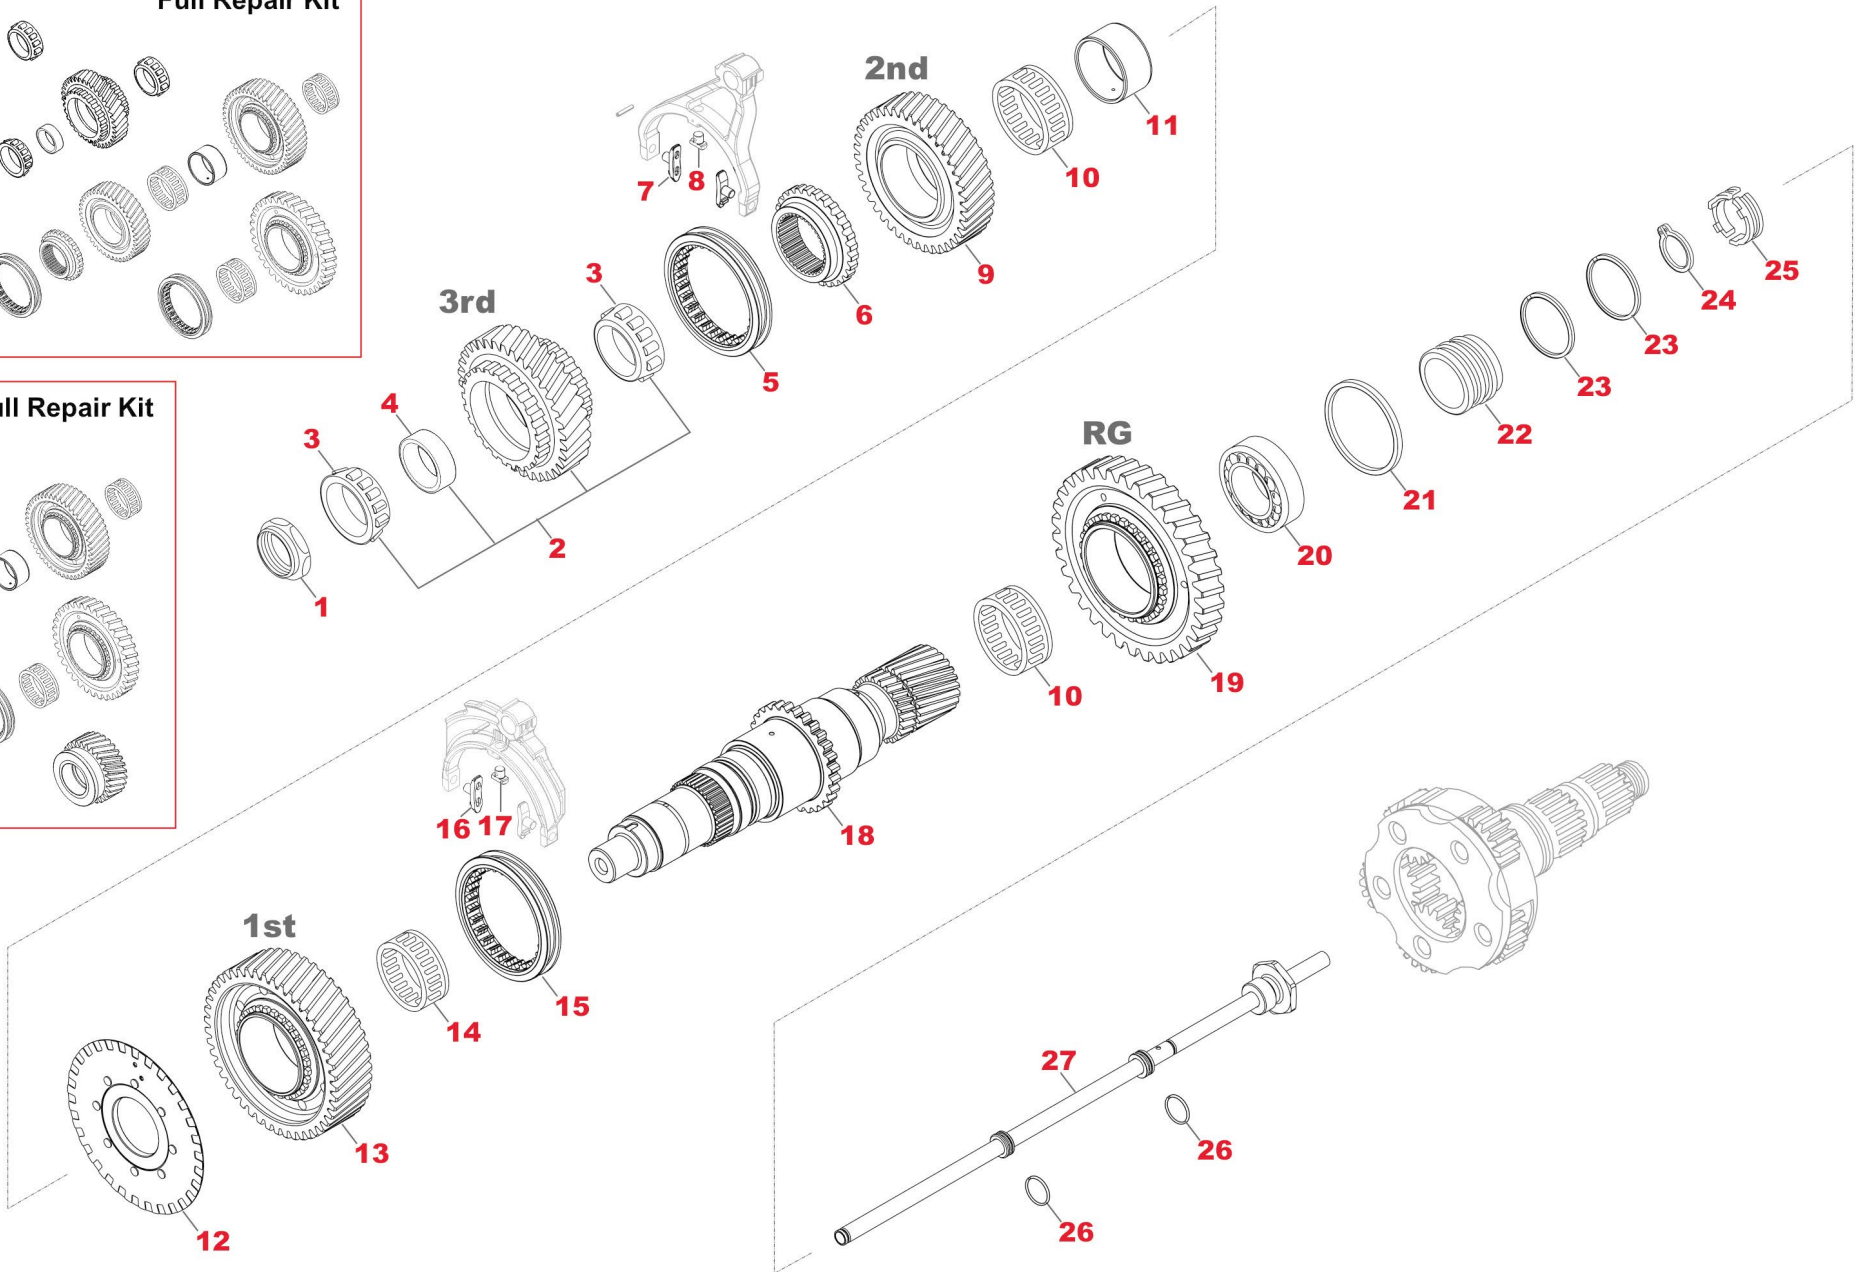

CH	FIG.	TAS no.	OEM no.	Description	Qty	Note	Note1	Ex/ Cross	Ex/ Cross
C02	1	T46216	1521449	NUT M60X2	1				
C02	2	T84056	22499139	3RD SPEED GEAR KIT (28-35T.)	1			20771311	20532210
C02	3	T20623	1521596	TAPERED ROLLER BEARING (65X34)	2				
C02	4	T20621	1521657	SPACER (T.10,26)	1				
C02	5	T49648	22368562	SYNCHRO SLIDING SLEEVE (28T.)	1			20532224	22004974
C02	6	T49649	20532220	SYNCHRO HUB (28-37T.)	1				
C02	7	T59471	3152823	SLIDING BLOCK (BRONZE)	2				
C02	8	T59473	20542598	SLIDING BLOCK (BRONZE)	1	Old Type	D. 11,00 mm		
C02	8	T63312	20859730	SLIDING BLOCK (BRONZE)	1	New Type	D.12,00 mm		
C02	9	T63309	22219285	2ND SPEED GEAR (28-41T.)	1			22219261	20540062
C02	10	T46230	1652575	NEEDLE BEARING (90X98X45,5)	2				
C02	11	T43845	1652578	BUSH (90X80X46,2)	1			21652578	
C02	12	T46964	20542400	WHEEL SENSOR (30T.)	1		"C" Series	8172141	
C02	12	T49651	21034006	WHEEL SENSOR (72T.)	1		"D-E-F" Series		
C02	13	T49652	21979816	1ST SPEED GEAR (28-46T.)	1			20906486	20532215
C02	14	T46228	1521452	NEEDLE BEARING (95X103X60)	1				
C02	15	T49648	22368562	SYNCHRO SLIDING SLEEVE (28T.)	1			20532224	22004974
C02	16	T59471	3152823	SLIDING BLOCK (BRONZE)	2				

Notes

TRACTOR AUTOMOBILE SPARES
A WORLD OF QUALITY PARTS