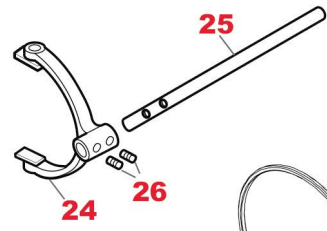

CH	FIG.	TAS no.	OEM no.	Description	Qty	Nota	Note1	Ex/ Cross	Ex/ Cross
C04	1	T49667	20590147	PLANETARY CARRIER W/GEARS	1	Old (#)	W/OUT Retarder		
C04	1	T49668	20590148	PLANETARY CARRIER W/GEARS	1	Old (#)	W/OUT Retarder		
C04	1	T49670	20733118	PLANETARY CARRIER W/GEARS	1	Old (#)	WITH Retarder		
C04	1	T49671	20733119	PLANETARY CARRIER W/GEARS	1	Old (#)	WITH Retarder		
C04	1	T49669	22502019	PLANETARY CARRIER W/GEARS	1			21021416	20846416
C04	2	T41895	22761701	PLANETARY REPAIR KIT	1		5 Series Kit		
C04	3	T41896	20483601	WASHER	10				
C04	4	T41897	20483600	WASHER	10				
C04	5	T41898	20483611	PLANETARY GEAR	5				
C04	6	T41899	22544210	NEEDLE KIT	5				
C04	7	T41900	20515814	PIN	5				
C04	8	T55291	21751233	SYNCHRO CONE (23-77T.)	1		W/OUT Retarder	21480996	21009061
C04	8	T59494	21753642	SYNCHRO CONE (23-77T.)	1		WITH Retarder	21480998	21009062
C04	9	T49683	21110728	RING GEAR (72-77T.)	1		W/OUT Retarder	20726338	
C04	9	T49684	21110726	RING GEAR (72-77T.)	1		WITH Retarder	20741935	
C04	10	T49682	21430239	SYNCHRO RING (CARBON FIBER)	1	(P)		21101488	20782303
C04	10	T63670	21482856	SYNCHRO RING (CARBON FIBER)	1	(Q)			
C04	10	T94007	21482856 MO	SYNCHRO RING (MOLYBDENUM)	1	(Q)			

Notes

(P) To be coupled together (Version with 6° 30' Conical Angle)
(Q) To be coupled together (Version with 7° 20' Conical Angle)

(#) To be coupled together (Old Version with Ø 70 mm instead 80 mm bearing)

TRACTOR AUTOMOBILE SPARES
A WORLD OF QUALITY PARTS