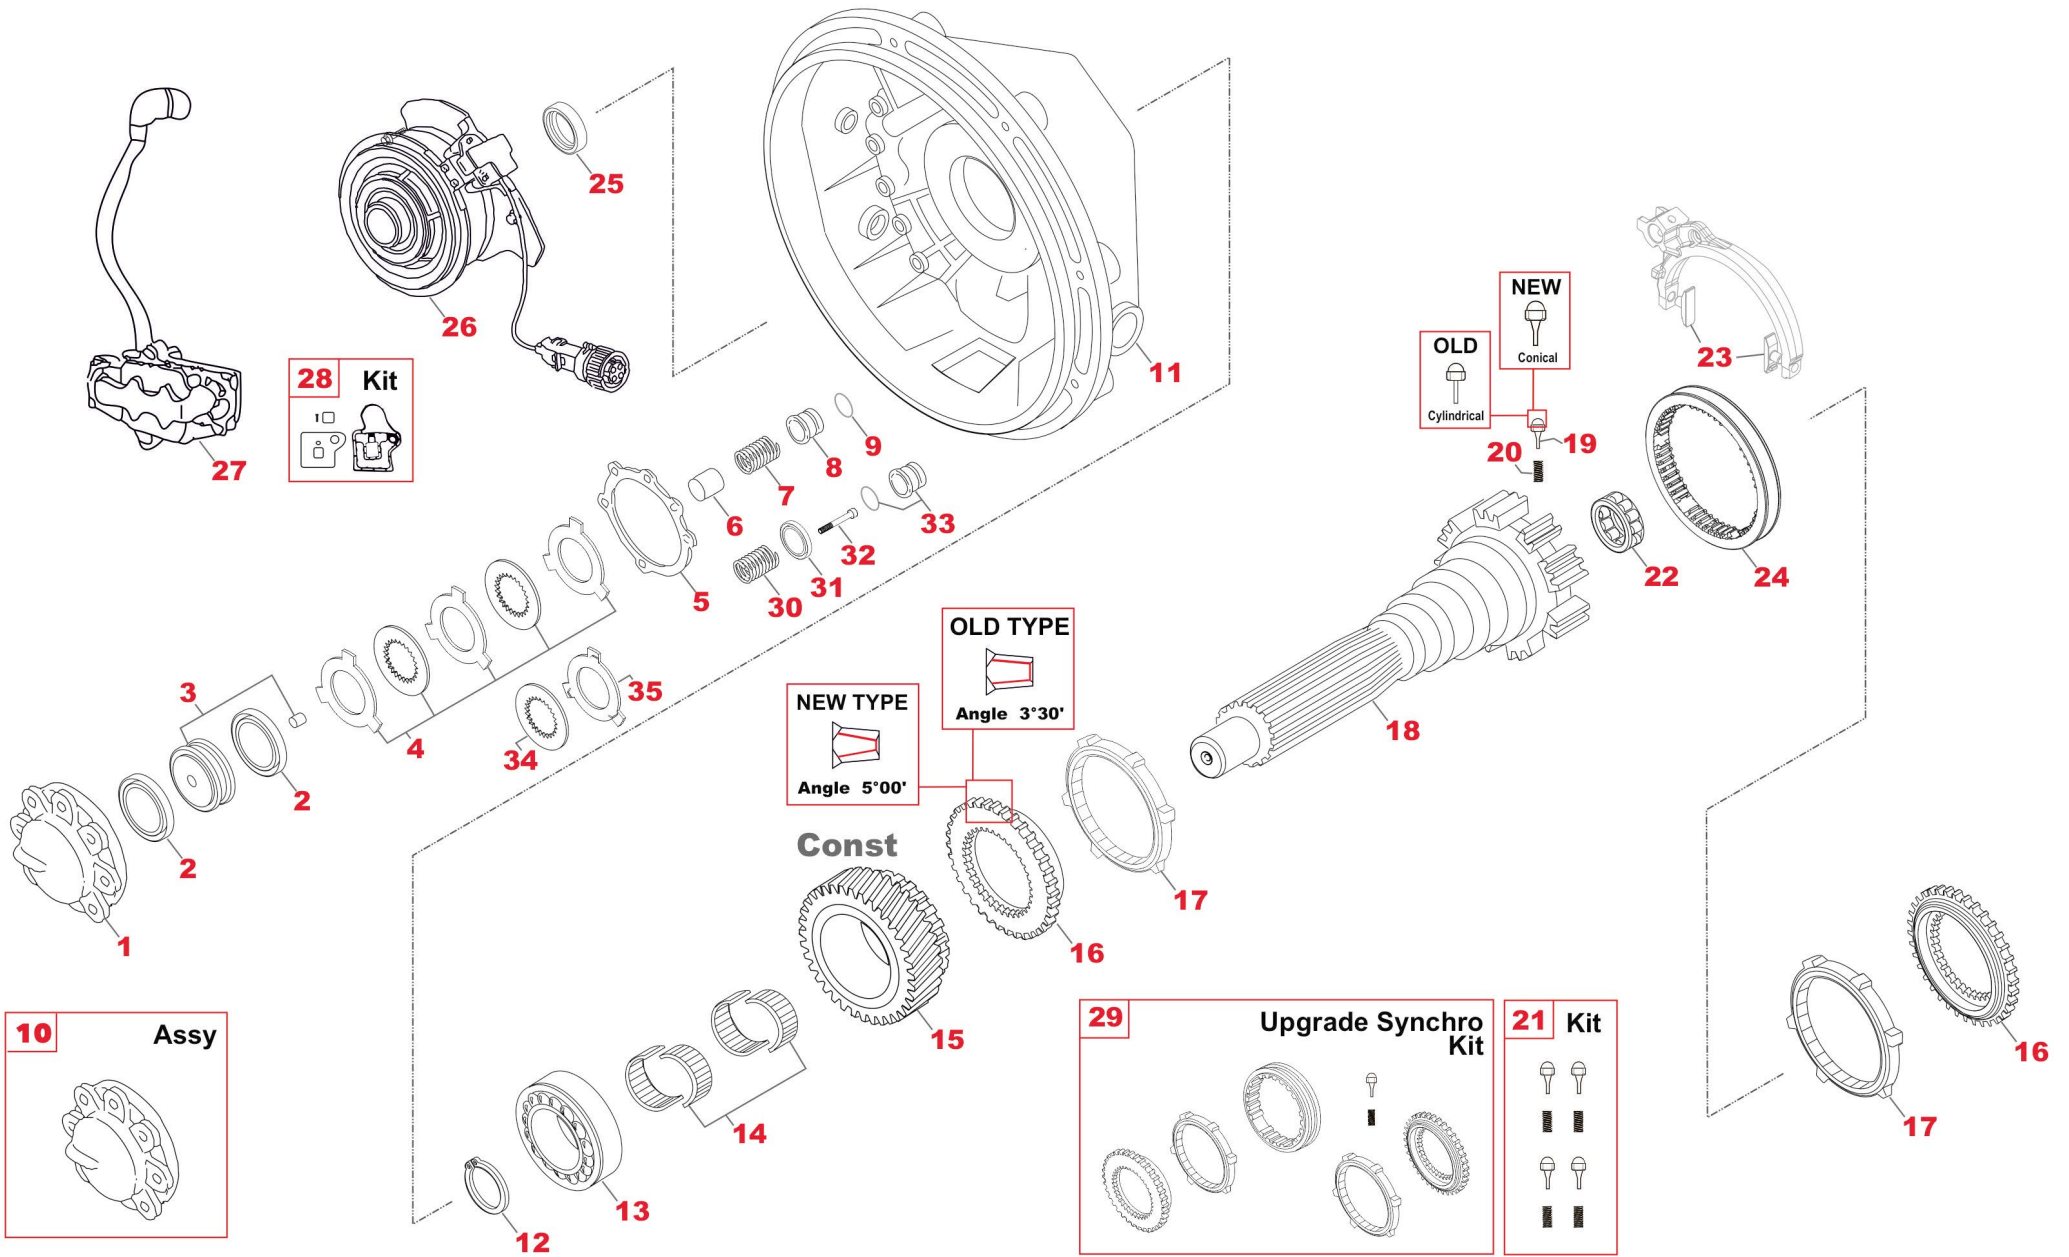

## Notes

- (A) To be coupled together (Version with 3° 30' Conical Angle)  
(B) To be coupled together (Version with 5° 00' Conical Angle)

**TRACTOR AUTOMOBILE SPARES**  
A WORLD OF QUALITY PARTS

CH	FIG.	TAS no.	OEM no.	Description	Qty	Note	Note1	Ex/ Cross	Ex/ Cross
C01	27	<b>T88574</b>	22327063	VALVE	1		"C-D" Type	21965253	21710522
C01	27	<b>T41809</b>	22327072	VALVE	1		"E-F" Type	21965284	
C01	28	<b>T55284</b>	20739643	KIT FOR SOLENOID VALVE	1				
C01	29	<b>T93470</b>	TAS93470	SYNCHRO KIT	1	(A)	OLD TYPE		
C01	29	<b>T73852</b>	21671426	SYNCHRO KIT	1	(B)	NEW TYPE		
C01	30	<b>T65310</b>	22197435	SPRING	1		"F" Type		
C01	31	<b>T65312</b>	20744144	WASHER	1		"F" Type		
C01	32	<b>T65311</b>	994501	SCREW	1		"F" Type		
C01	33	<b>T65314</b>	22503041	SPRING KIT	1		"F" Type		
C01	34	<b>T65313</b>	22550015	WASHER	1		"F" Type		
C01	35	<b>T65588</b>	22617655	WASHER	1		"F" Type		