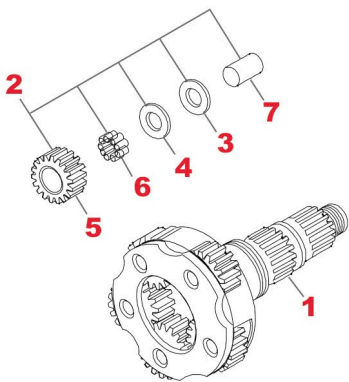

CH	FIG.	TAS no.	OEM no.	Description	Qty	Nota	Note1	Ex/ Cross	Ex/ Cross
C04	1	T49667	20590147	PLANETARY CARRIER W/GEARS	1	Old (#)	W/OUT Retarder		
C04	1	T49668	20590148	PLANETARY CARRIER W/GEARS	1	Old (#)	W/OUT Retarder		
C04	1	T49670	20733118	PLANETARY CARRIER W/GEARS	1	Old (#)	WITH Retarder		
C04	1	T49671	20733119	PLANETARY CARRIER W/GEARS	1	Old (#)	WITH Retarder		
C04	1	T49669	22502019	PLANETARY CARRIER W/GEARS	1			21021416	20846416
C04	2	T41895	22761701	PLANETARY REPAIR KIT	1		5 Series Kit		
C04	3	T41896	20483601	WASHER	10				
C04	4	T41897	20483600	WASHER	10				
C04	5	T41898	20483611	PLANETARY GEAR	5				
C04	6	T41899	22544210	NEEDLE KIT	5				
C04	7	T41900	20515814	PIN	5				
C04	8	T55291	21751233	SYNCHRO CONE (23-77T.)	1		W/OUT Retarder	21480996	21009061
C04	8	T59494	21753642	SYNCHRO CONE (23-77T.)	1		WITH Retarder	21480998	21009062
C04	9	T49683	21110728	RING GEAR (72-77T.)	1		W/OUT Retarder	20726338	
C04	9	T49684	21110726	RING GEAR (72-77T.)	1		WITH Retarder	20741935	
C04	10	T49682	21430239	SYNCHRO RING (CARBON FIBER)	1	(P)		21101488	20782303
C04	10	T63670	21482856	SYNCHRO RING (CARBON FIBER)	1	(Q)			
C04	10	T94007	21482856 MO	SYNCHRO RING (MOLYBDENUM)	1	(Q)			

Notes

(P) To be coupled together (Version with 6° 30' Conical Angle)
(Q) To be coupled together (Version with 7° 20' Conical Angle)

(#) To be coupled together (Old Version with Ø 70 mm instead 80 mm bearing)

TRACTOR AUTOMOBILE SPARES
A WORLD OF QUALITY PARTS