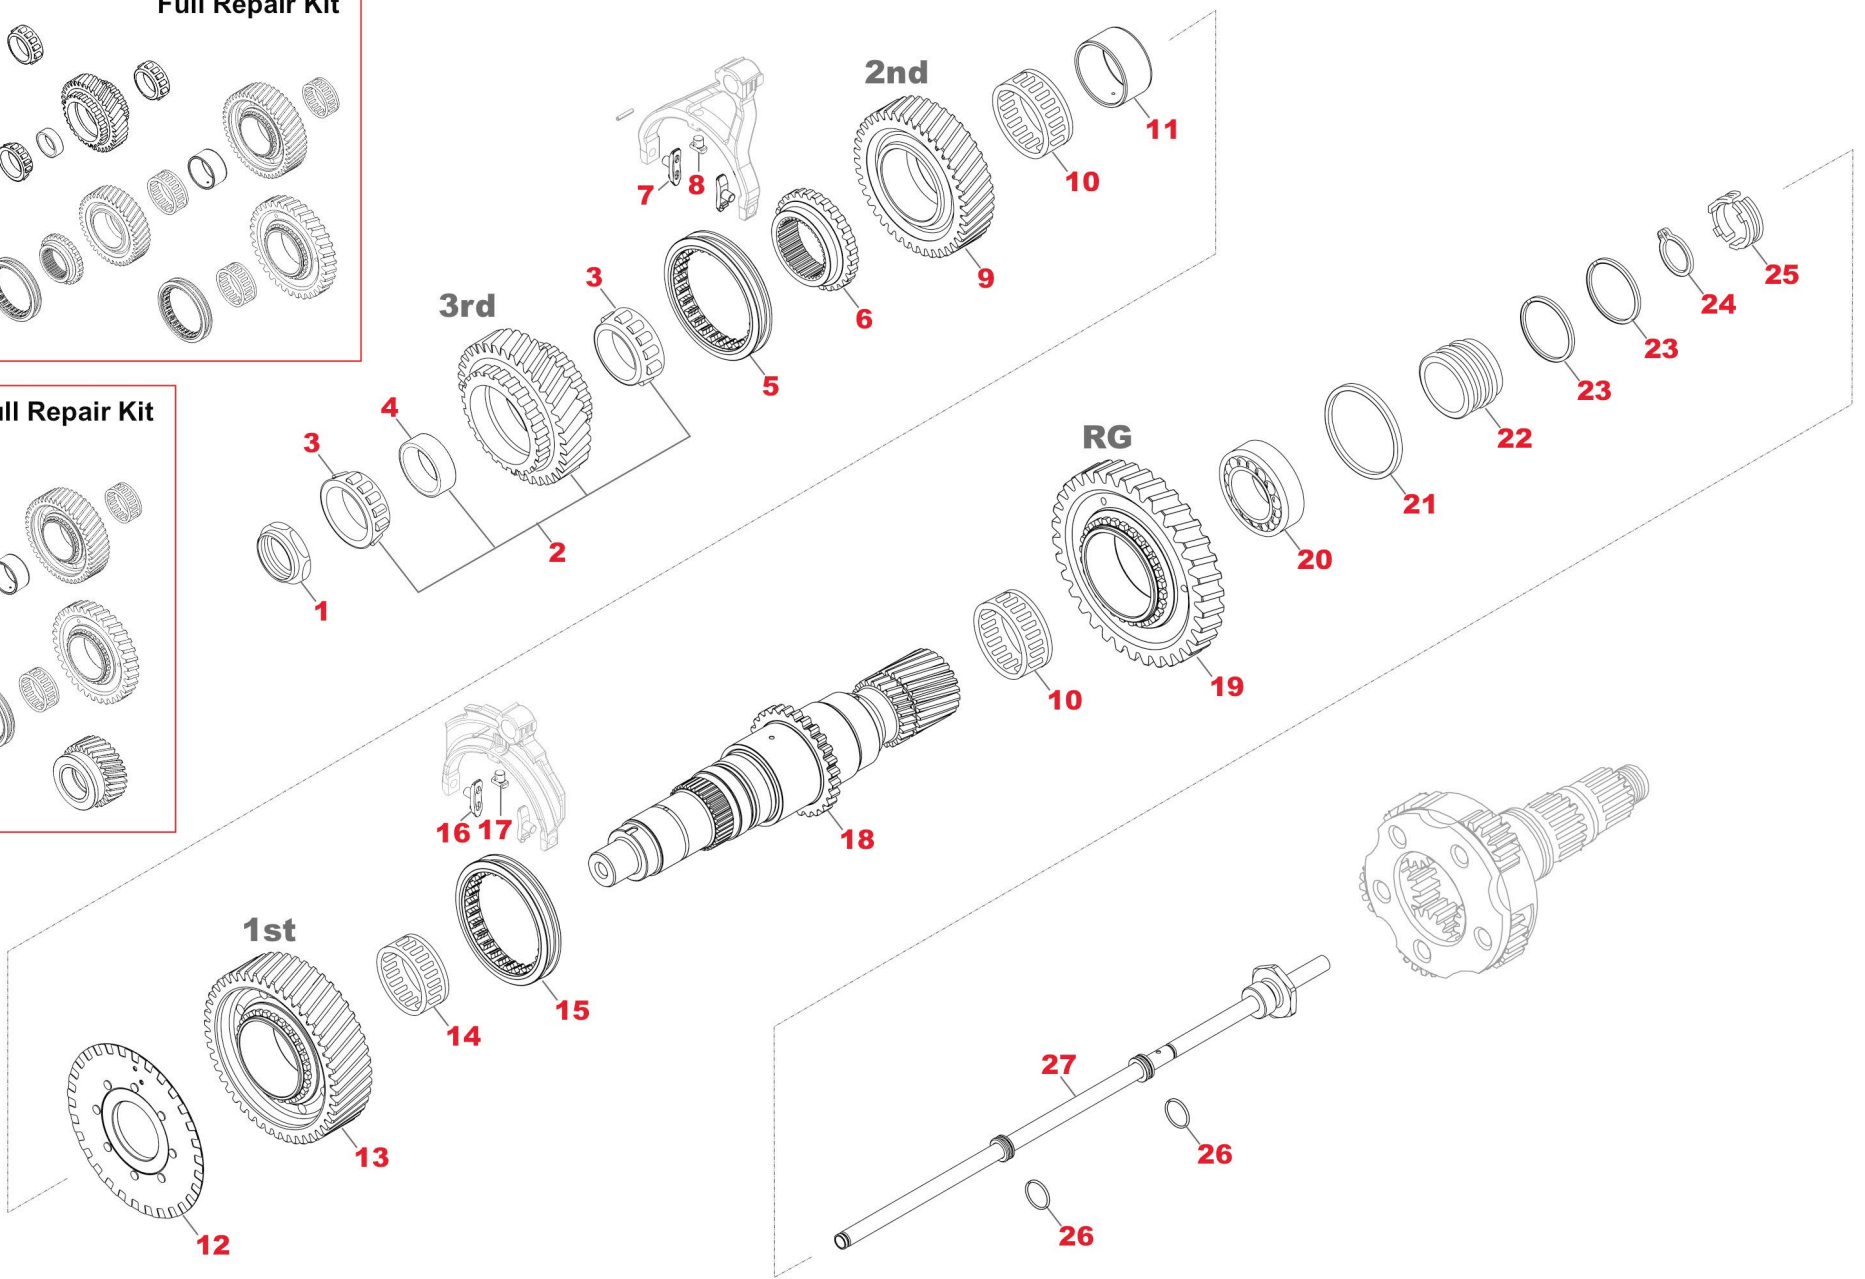

CH	FIG.	TAS no.	OEM no.	Description	Qty	Note	Note1	Ex/ Cross	Ex/ Cross
C02	21	T63334	25640756	SHIM (T.1,94)	1				
C02	21	T63332	25640755	SHIM (T.1,90)	1				
C02	21	T63330	25640754	SHIM (T.1,86)	1				
C02	21	T63328	25640753	SHIM (T.1,82)	1				
C02	21	T54972	25640752	SHIM (T.1,78)	1				
C02	21	T54974	25640751	SHIM (T.1,74)	1				
C02	21	T54976	25640750	SHIM (T.1,70)	1				
C02	21	T54978	25640749	SHIM (T.1,66)	1				
C02	21	T54980	25640748	SHIM (T.1,62)	1				
C02	21	T54982	25640747	SHIM (T.1,58)	1				
C02	21	T54984	25640746	SHIM (T.1,54)	1				
C02	21	T54986	25640745	SHIM (T.1,50)	1				
C02	21	T54988	25640744	SHIM (T.1,46)	1				
C02	21	T54990	25640743	SHIM (T.1,42)	1				
C02	21	T54992	25640742	SHIM (T.1,38)	1				
C02	21	T54994	25640741	SHIM (T.1,34)	1				
C02	21	T63326	25640740	SHIM (T.1,30)	1				
C02	21	T54996	25640739	SHIM (T.1,26)	1				

Notes

TRACTOR AUTOMOBILE SPARES
A WORLD OF QUALITY PARTS