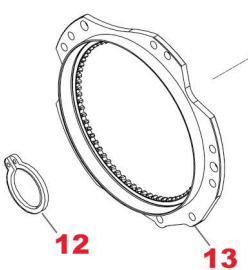

CH	FIG.	TAS no.	OEM no.	Description	Qty	Nota	Note1	Ex/ Cross	Ex/ Cross
C04	1	T49667	20590147	PLANETARY CARRIER W/GEARS	1	Old (#)	W/OUT Retarder		
C04	1	T49668	20590148	PLANETARY CARRIER W/GEARS	1	Old (#)	W/OUT Retarder		
C04	1	T49670	20733118	PLANETARY CARRIER W/GEARS	1	Old (#)	WITH Retarder		
C04	1	T49671	20733119	PLANETARY CARRIER W/GEARS	1	Old (#)	WITH Retarder		
C04	1	T49669	22502019	PLANETARY CARRIER W/GEARS	1			21021416	20846416
C04	2	T41895	22761701	PLANETARY REPAIR KIT	1		5 Series Kit		
C04	3	T41896	20483601	WASHER	10				
C04	4	T41897	20483600	WASHER	10				
C04	5	T41898	20483611	PLANETARY GEAR	5				
C04	6	T41899	22544210	NEEDLE KIT	5				
C04	7	T41900	20515814	PIN	5				
C04	8	T55291	21751233	SYNCHRO CONE (23-77T.)	1		W/OUT Retarder	21480996	21009061
C04	8	T59494	21753642	SYNCHRO CONE (23-77T.)	1		WITH Retarder	21480998	21009062
C04	9	T49683	21110728	RING GEAR (72-77T.)	1		W/OUT Retarder	20726338	
C04	9	T49684	21110726	RING GEAR (72-77T.)	1		WITH Retarder	20741935	
C04	10	T49682	21430239	SYNCHRO RING (CARBON FIBER)	1	(P)		21101488	20782303
C04	10	T63670	21482856	SYNCHRO RING (CARBON FIBER)	1	(Q)			
C04	10	T94007	21482856 MO	SYNCHRO RING (MOLYBDENUM)	1	(Q)			

Notes

(P) To be coupled together (Version with 6° 30' Conical Angle)
(Q) To be coupled together (Version with 7° 20' Conical Angle)

(#) To be coupled together (Old Version with Ø 70 mm instead 80 mm bearing)

TRACTOR AUTOMOBILE SPARES
A WORLD OF QUALITY PARTS