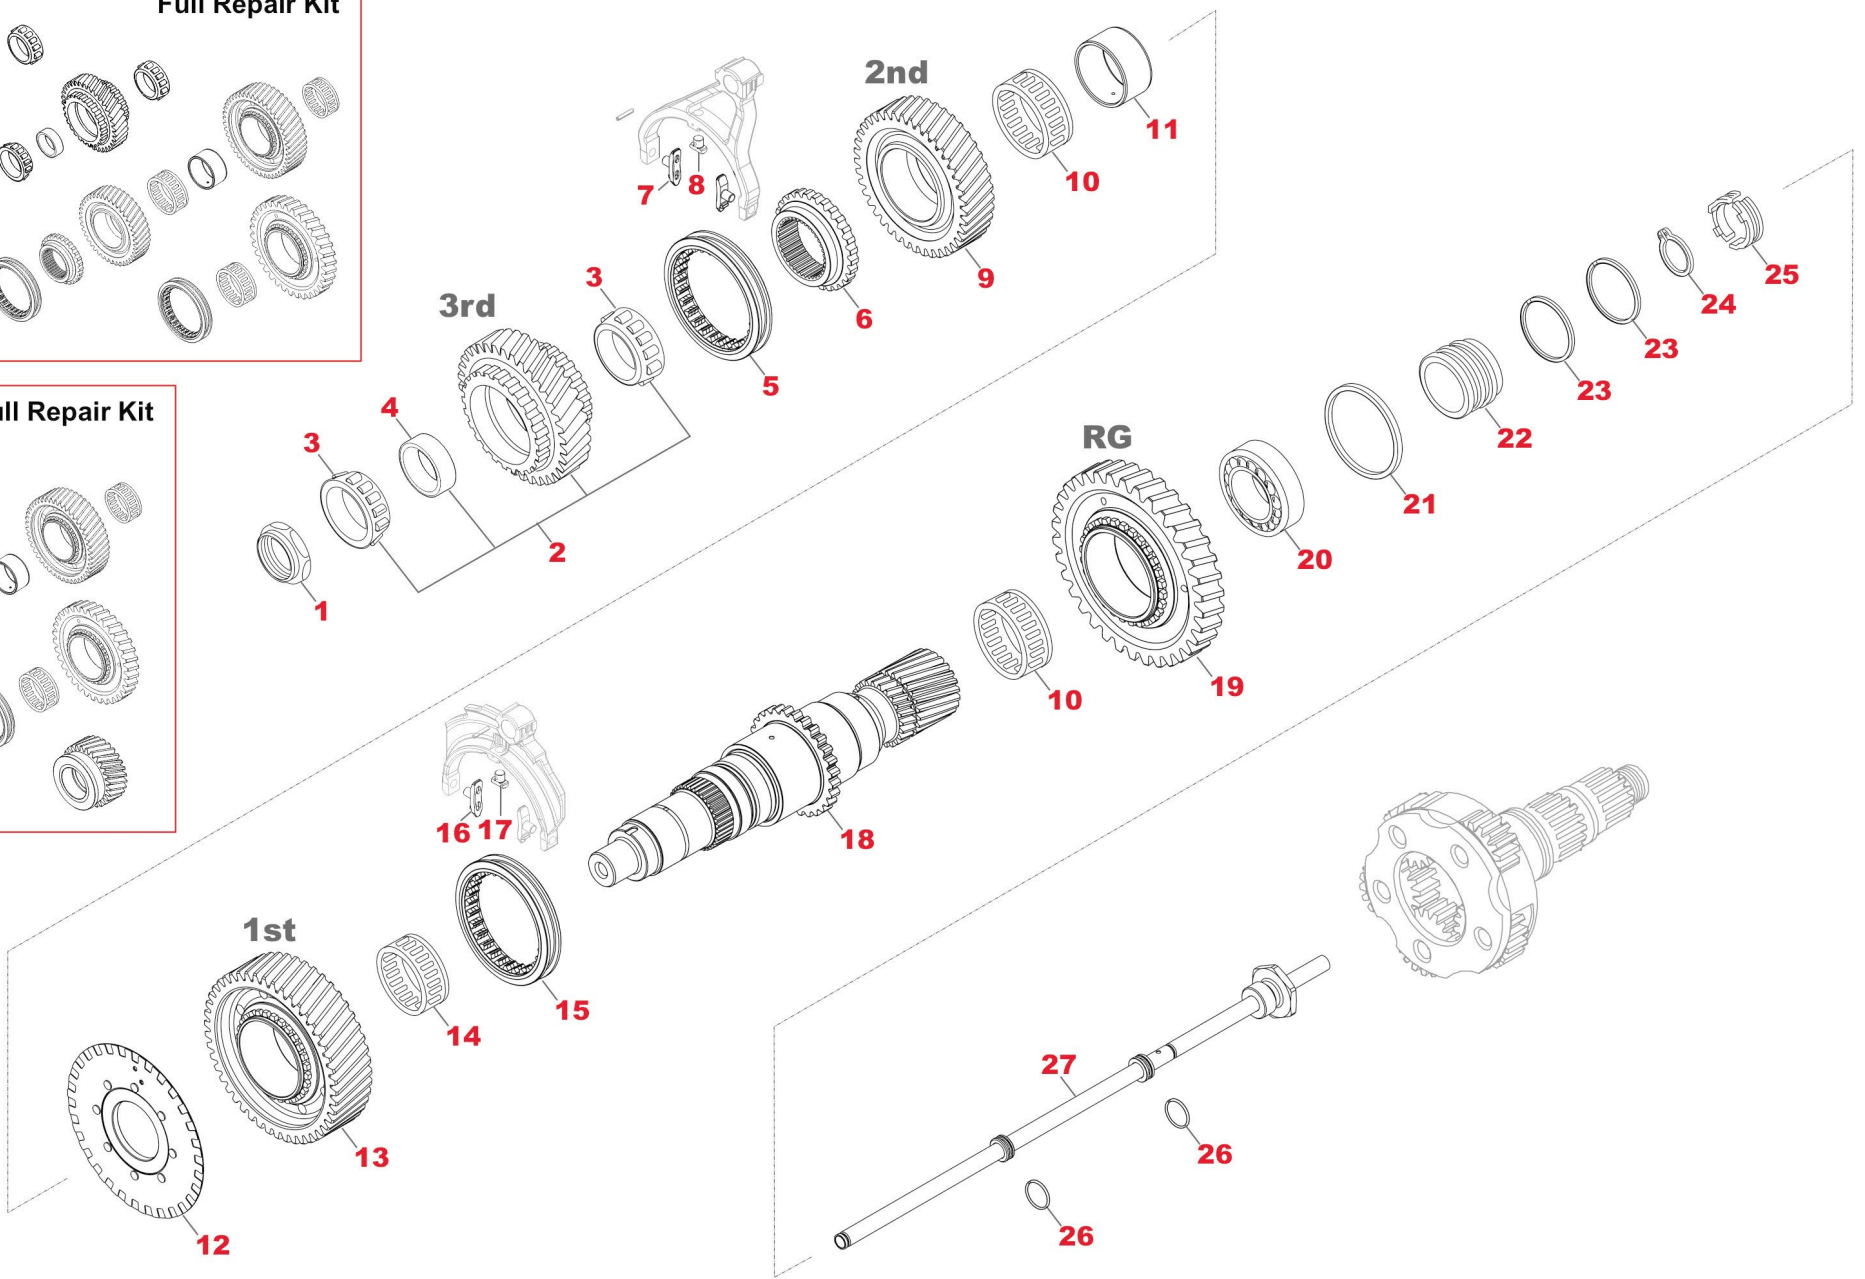

CH	FIG.	TAS no.	OEM no.	Description	Qty	Note	Note1	Ex/ Cross	Ex/ Cross
C02	21	T54998	25640738	SHIM (T.1,22)	1				
C02	21	T54999	25640737	SHIM (T.1,18)	1				
C02	21	T55000	25640736	SHIM (T.1,14)	1				
C02	21	T63324	25640735	SHIM (T.1,10)	1				
C02	21	T63368	25640734	SHIM (T.1,06)	1				
C02	21	T63322	25640733	SHIM (T.1,02)	1				
C02	21	T63320	25640732	SHIM (T.0,98)	1				
C02	21	T63318	25640731	SHIM (T.0,94)	1				
C02	21	T55001	25640730	SHIM (T.0,90)	1				
C02	22	T49656	21695754	SPACER	1			21339270	20533124
C02	23	T46237	1652820	RING (T.4,50)	2			22328752	
C02	24	T49657	20483569	RETAINER RING (T.4,30)	1				
C02	24	T49658	20507499	RETAINER RING (T.4,20)	1				
C02	24	T49659	20507500	RETAINER RING (T.4,10)	1				
C02	24	T49660	20507501	RETAINER RING (T.4,00)	1				
C02	24	T49661	20507502	RETAINER RING (T.3,90)	1				
C02	24	T49662	20507503	RETAINER RING (T.3,80)	1				
C02	24	T49663	20507504	RETAINER RING (T.3,70)	1				

Notes

TRACTOR AUTOMOBILE SPARES
A WORLD OF QUALITY PARTS