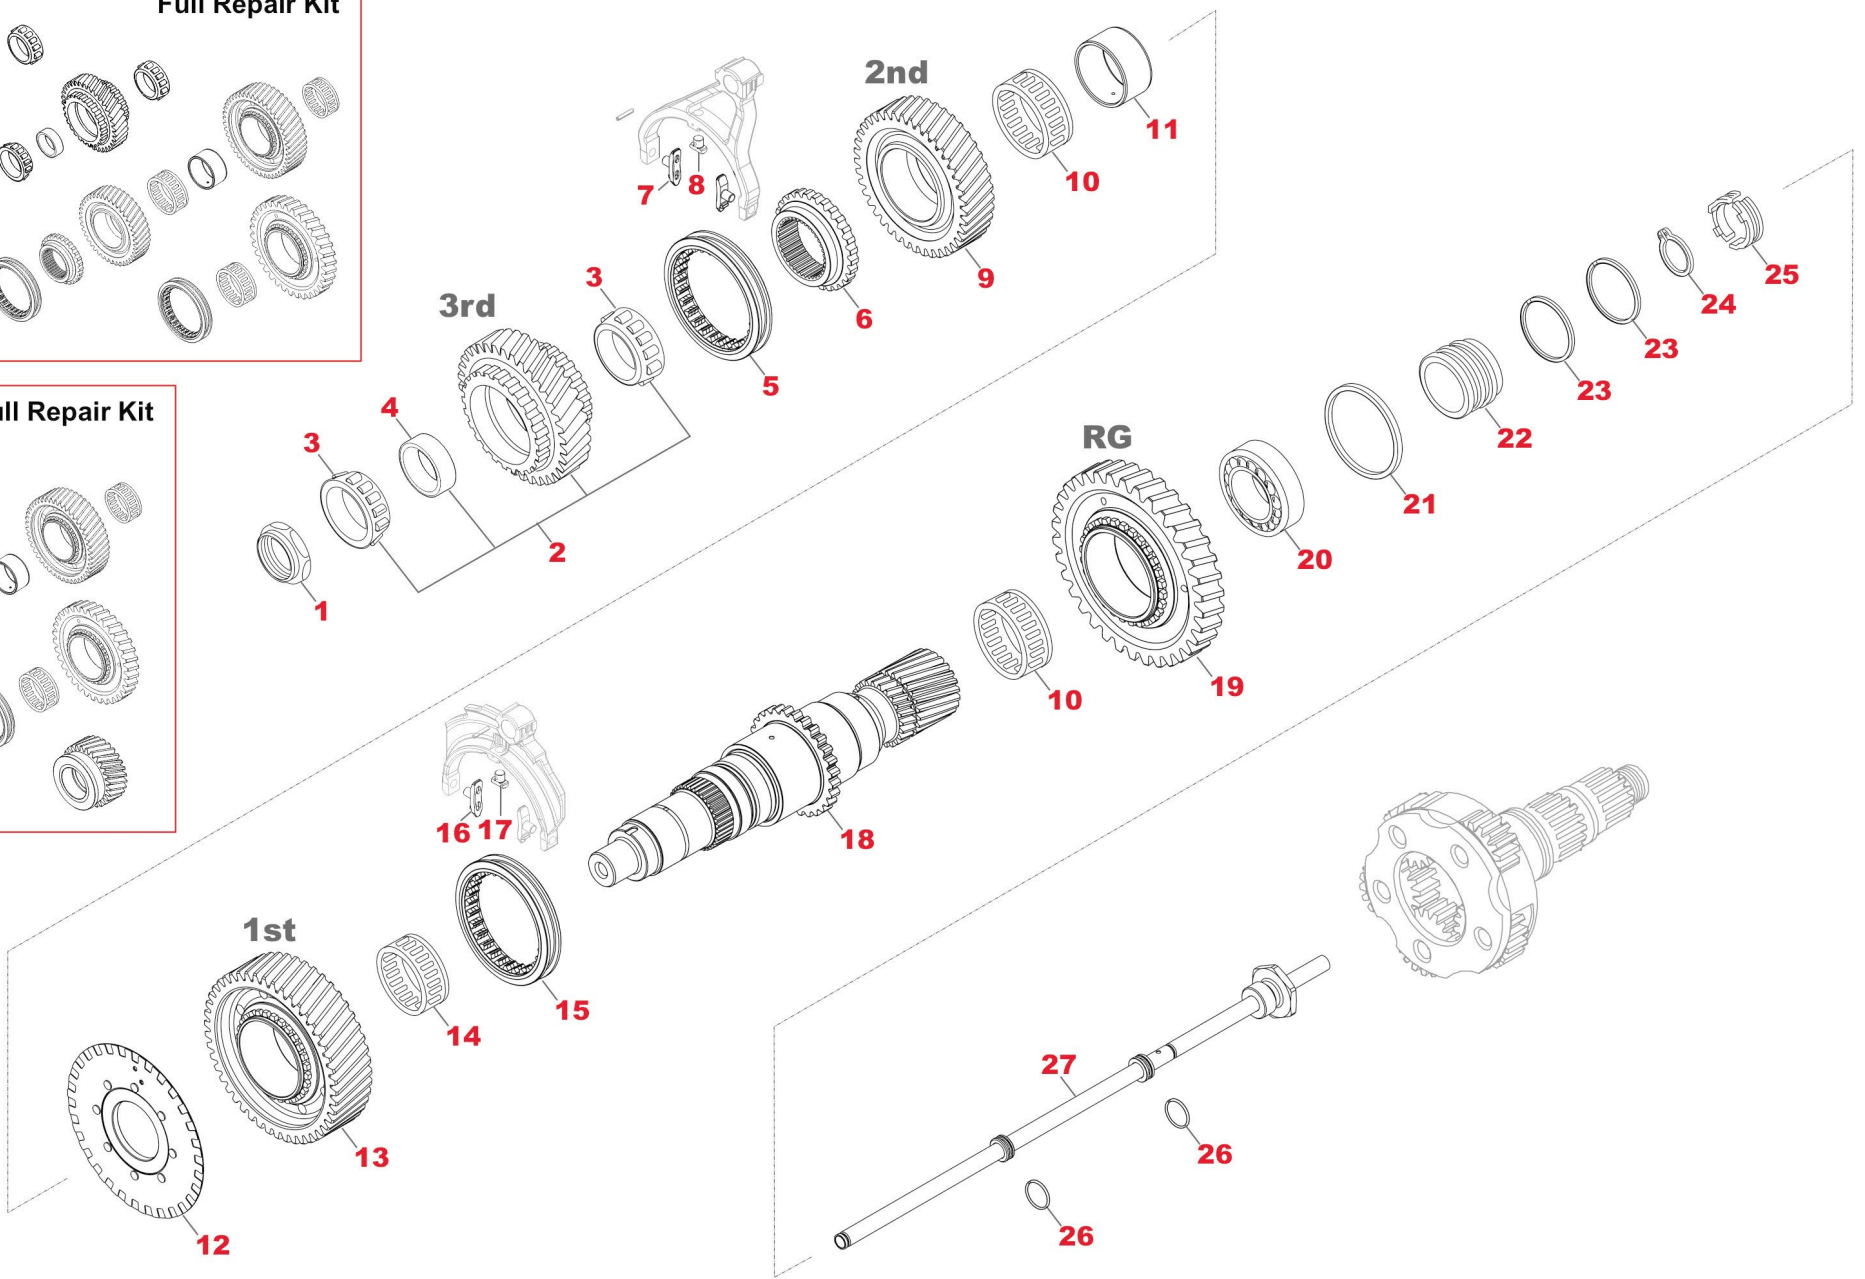

CH	FIG.	TAS no.	OEM no.	Description	Qty	Note	Note1	Ex/ Cross	Ex/ Cross
C02	17	T59473	20542598	SLIDING BLOCK (BRONZE)	1	Old Type	D. 11,00 mm		
C02	17	T63312	20859730	SLIDING BLOCK (BRONZE)	1	New Type	D.12,00 mm		
C02	18	T49653	20739229	MAIN SHAFT (23-23-28-37T.)	1			20532222	
C02	19	T49655	22763347	REVERSE GEAR (28-34T.)	1			21979813	22763342
C02	20	T49566	21626057	TAPERED ROLLER BEARING (85X150X38,5)	1			21553211	20483340
C02	21	T63354	25640768	SHIM (T.2,42)	1				
C02	21	T63352	25640767	SHIM (T.2,38)	1				
C02	21	T63350	25640766	SHIM (T.2,34)	1				
C02	21	T63348	25640765	SHIM (T.2,30)	1				
C02	21	T51064	25640764	SHIM (T.2,26)	1				
C02	21	T51063	25640763	SHIM (T.2,22)	1				
C02	21	T63346	25640762	SHIM (T.2,18)	1				
C02	21	T63346	25640762	SHIM (T.2,18)	1				
C02	21	T63344	25640761	SHIM (T.2,14)	1				
C02	21	T63342	25640760	SHIM (T.2,10)	1				
C02	21	T63340	25640759	SHIM (T.2,06)	1				
C02	21	T63338	25640758	SHIM (T.2,02)	1				
C02	21	T63336	25640757	SHIM (T.1,98)	1				

Notes

TRACTOR AUTOMOBILE SPARES
A WORLD OF QUALITY PARTS