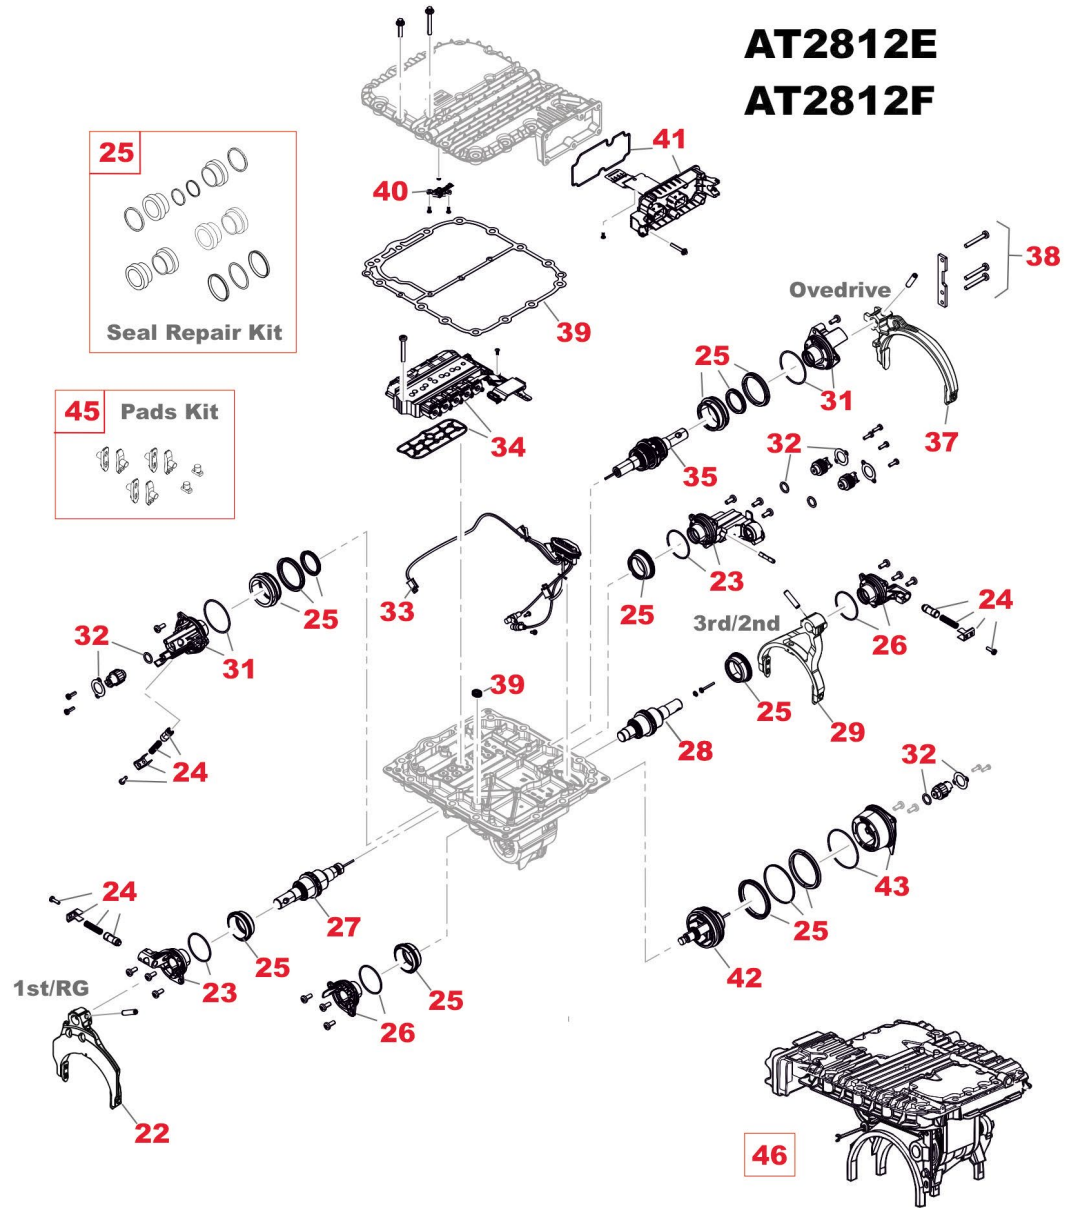

AT2812E AT2812F