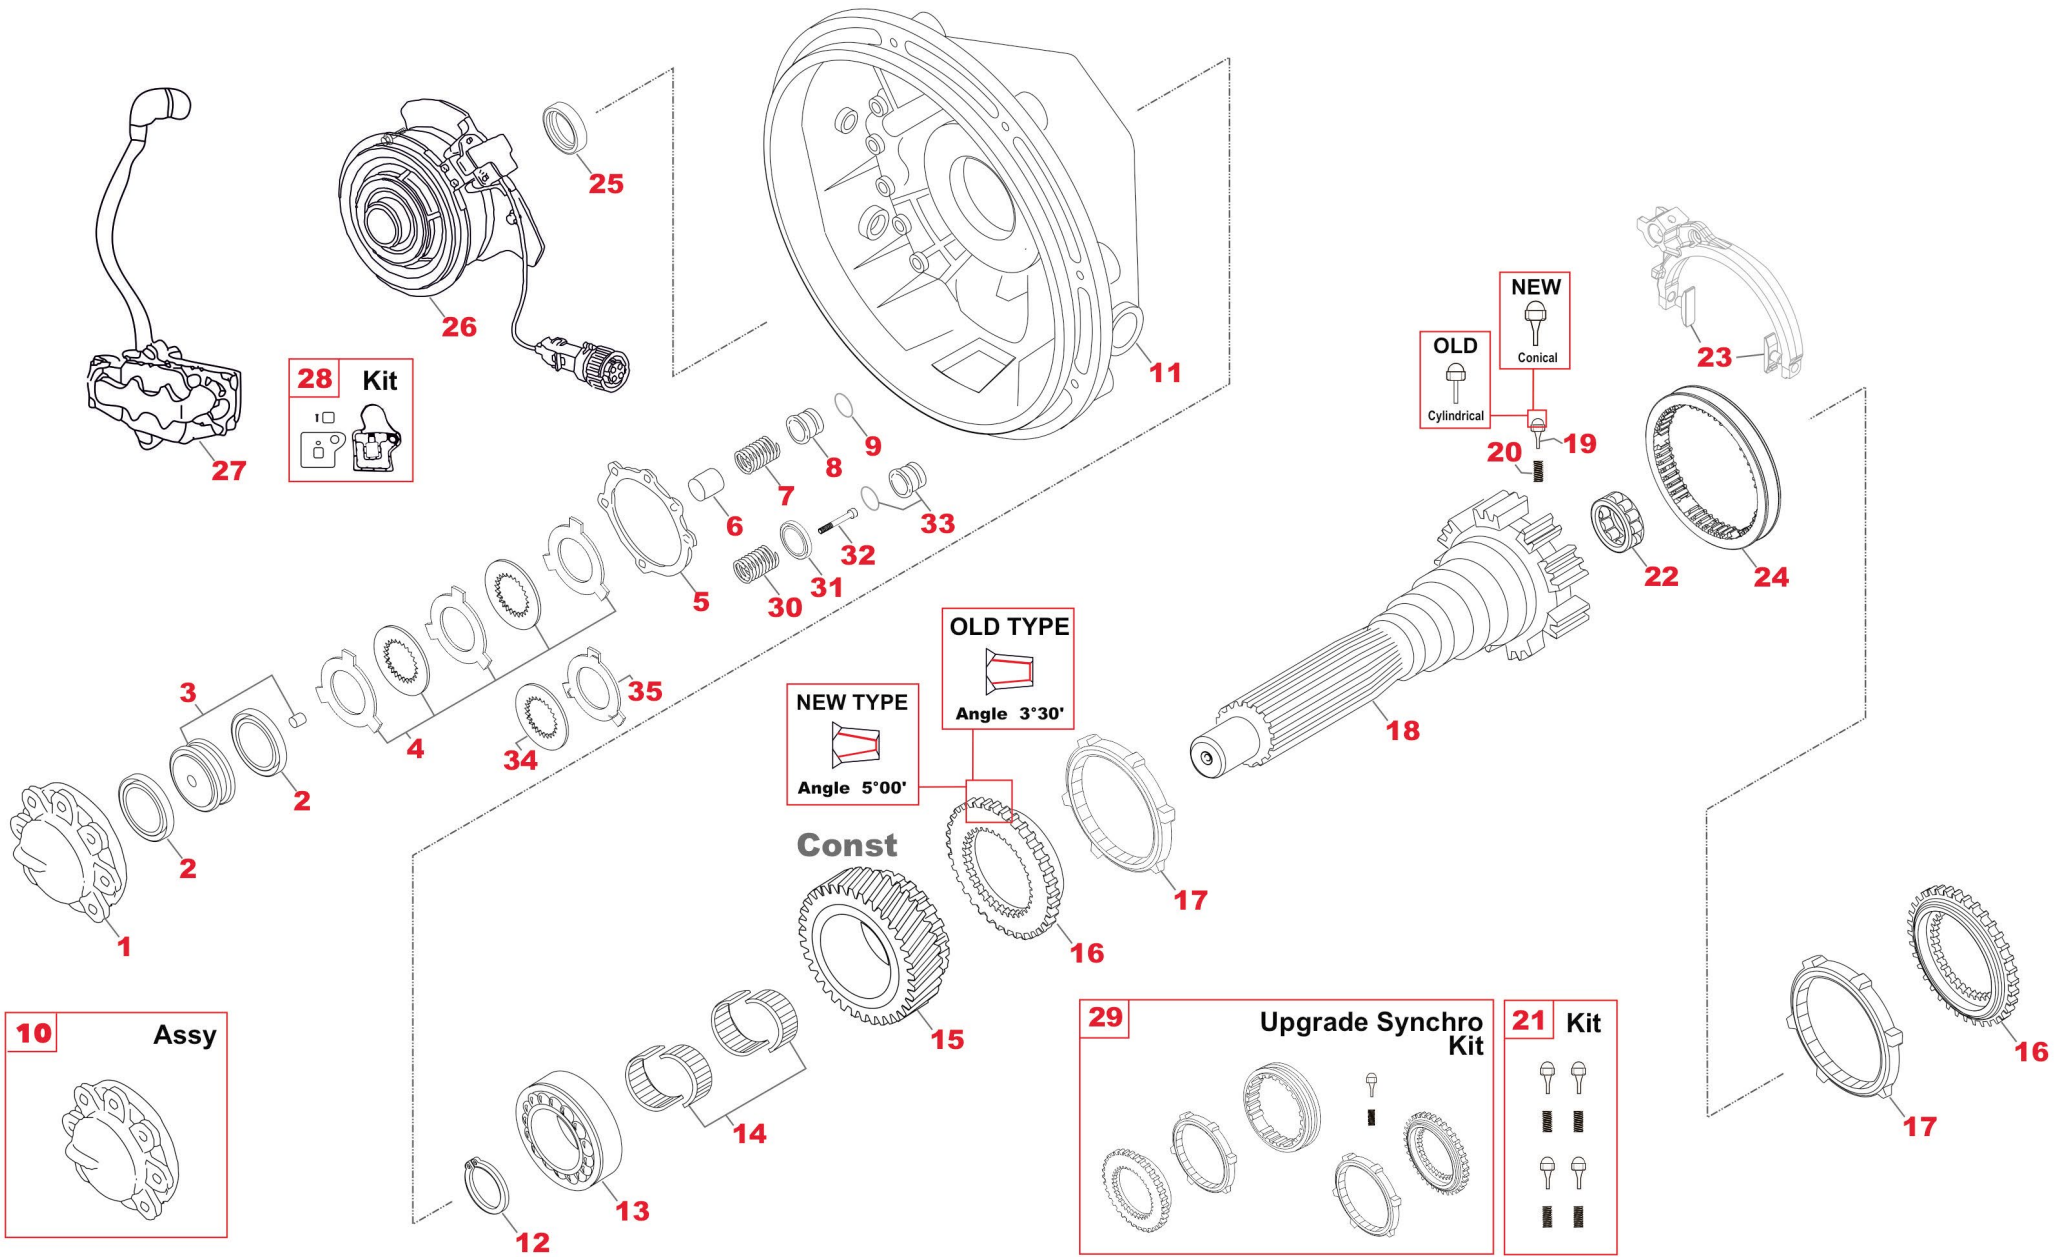

CH	FIG.	TAS no.	OEM no.	Description	Qty	Note	Note1	Ex/ Cross	Ex/ Cross
C01	1	T59455	20483327	COVER	1		"C-D-E" Type		
C01	1	T65304	22617685	COVER	1		"F" Type		
C01	2	T47328	3192614	OIL SEAL RING (91X74,8X5,5)	2				
C01	3	T78262	22312634	PISTON	1		"C-D-E" Type	21011563	8171302
C01	3	T65307	22249234	PISTON	1		"F" Type		
C01	4	T78263	21666546	DISCS KIT	1		"C-D-E" Type	21054210	8172818
C01	4	T65309	22678842	DISCS KIT	1		"F" Type		
C01	5	T59458	20497205	GASKET	1				
C01	6	T63667	3192575	PLUNGER	1		"C-D-E" Type		
C01	7	T73533	8171668	SPRING (14,6X2,5X23,7)	1		"C-D-E" Type		
C01	8	T78264	3192573	BACKSTOP	1		"C-D-E" Type		
C01	9	T51251	949657	O-RING (22,2X3)	1		"C-D-E" Type		
C01	10	T41890	TAS41890	REPAIR KIT	1	ASSY	"C-D-E" Type		
C01	10	T65315	TAS65315	REPAIR KIT	1	ASSY	"F" Type		
C01	11	T63389	21679940	HOUSING GEARBOX FRONT	1				
C01	12	T46222	1521473	RETAINER RING (T.3,20)	1				
C01	12	T46223	1521474	RETAINER RING (T.3,30)	1				
C01	12	T46224	1521475	RETAINER RING (T.3,40)	1				

Notes

- (A) To be coupled together (Version with 3° 30' Conical Angle)
  (B) To be coupled together (Version with 5° 00' Conical Angle)

TRACTOR AUTOMOBILE SPARES
A WORLD OF QUALITY PARTS