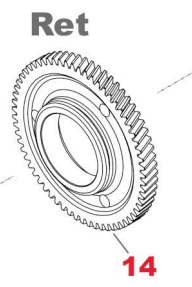

CH	FIG.	TAS no.	OEM no.	Description	Qty	Nota	Note1	Ex/ Cross	Ex/ Cross
C04	1	T49667	20590147	PLANETARY CARRIER W/GEARS	1	Old (#)	W/OUT Retarder		
C04	1	T49668	20590148	PLANETARY CARRIER W/GEARS	1	Old (#)	W/OUT Retarder		
C04	1	T49670	20733118	PLANETARY CARRIER W/GEARS	1	Old (#)	WITH Retarder		
C04	1	T49671	20733119	PLANETARY CARRIER W/GEARS	1	Old (#)	WITH Retarder		
C04	1	T49669	22502019	PLANETARY CARRIER W/GEARS	1			21021416	20846416
C04	2	T41895	22761701	PLANETARY REPAIR KIT	1		5 Series Kit		
C04	3	T41896	20483601	WASHER	10				
C04	4	T41897	20483600	WASHER	10				
C04	5	T41898	20483611	PLANETARY GEAR	5				
C04	6	T41899	22544210	NEEDLE KIT	5				
C04	7	T41900	20515814	PIN	5				
C04	8	T55291	21751233	SYNCHRO CONE (23-77T.)	1		W/OUT Retarder	21480996	21009061
C04	8	T59494	21753642	SYNCHRO CONE (23-77T.)	1		WITH Retarder	21480998	21009062
C04	9	T49683	21110728	RING GEAR (72-77T.)	1		W/OUT Retarder	20726338	
C04	9	T49684	21110726	RING GEAR (72-77T.)	1		WITH Retarder	20741935	
C04	10	T49682	21430239	SYNCHRO RING (CARBON FIBER)	1	(P)		21101488	20782303
C04	10	T63670	21482856	SYNCHRO RING (CARBON FIBER)	1	(Q)			
C04	10	T94007	21482856 MO	SYNCHRO RING (MOLYBDENUM)	1	(Q)			

Notes

(P) To be coupled together (Version with 6° 30' Conical Angle)
(Q) To be coupled together (Version with 7° 20' Conical Angle)

(#) To be coupled together (Old Version with Ø 70 mm instead 80 mm bearing)

TRACTOR AUTOMOBILE SPARES
A WORLD OF QUALITY PARTS