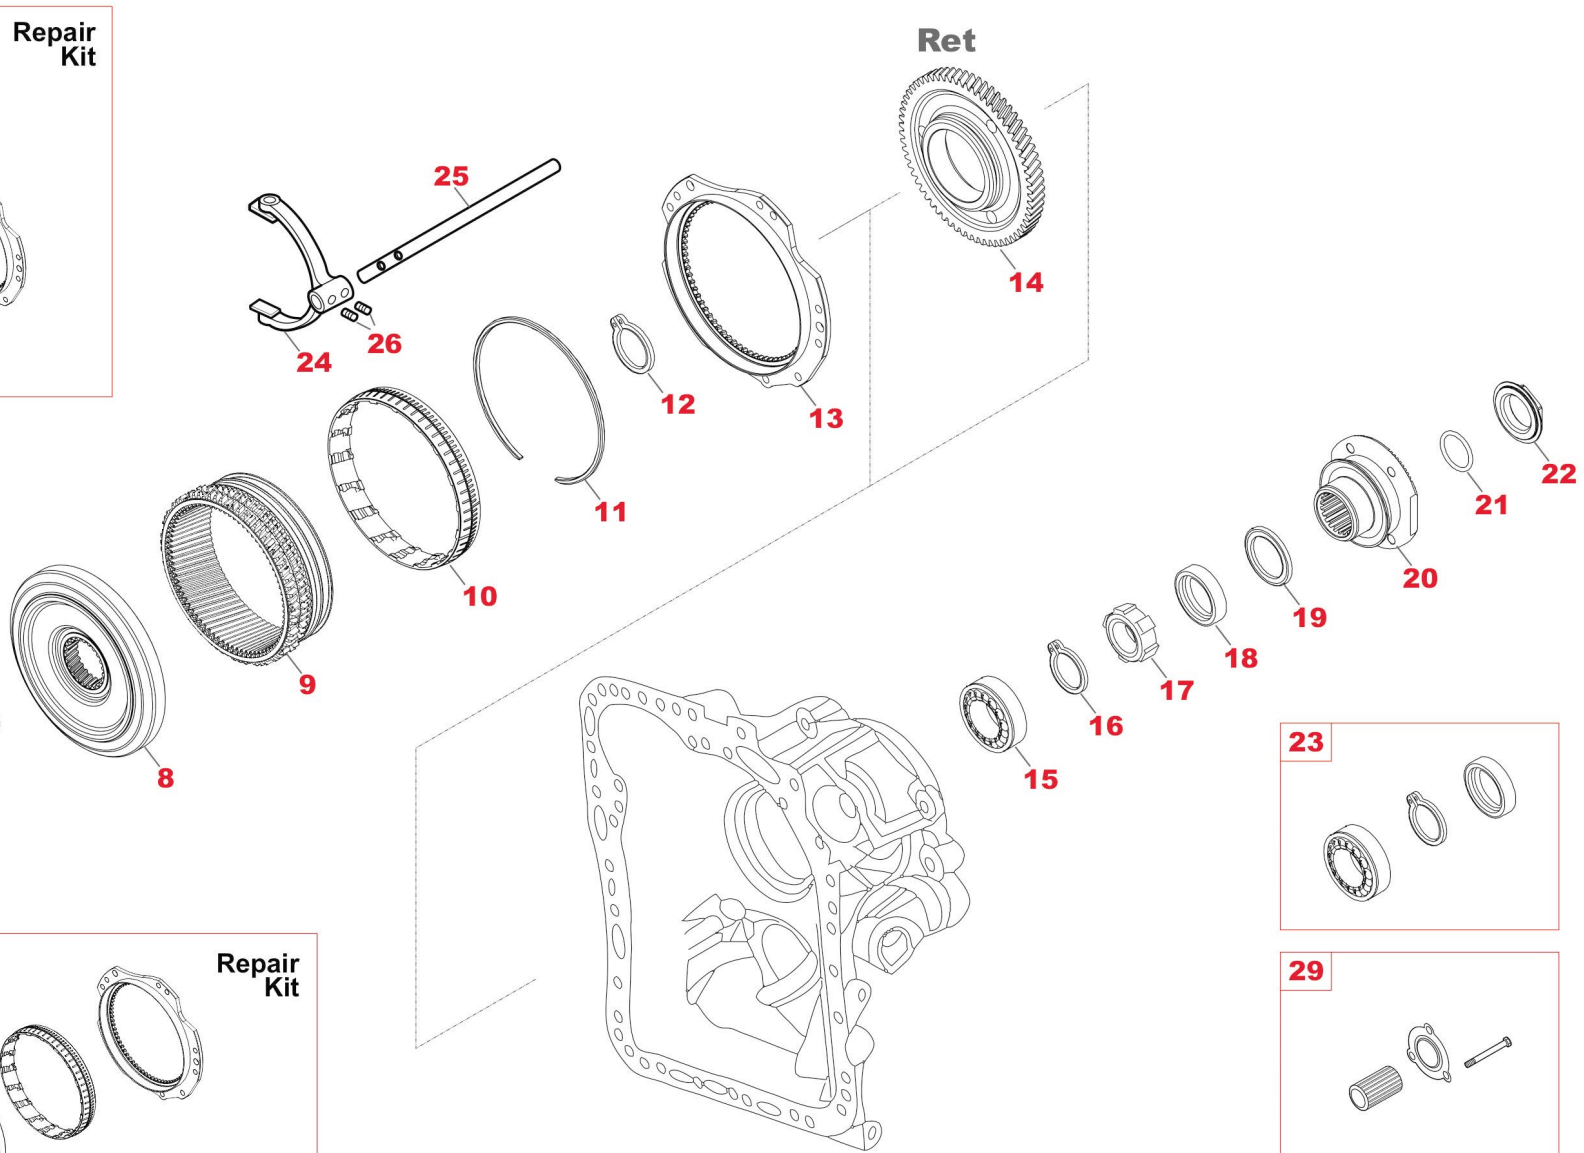

CH	FIG.	TAS no.	OEM no.	Description	Qty	Note	Note1	Ex/ Cross	Ex/ Cross
C04	11	T49685	20737310	ELASTIC RING	1				
C04	12	T46220	951080	SEEGER RING (103,54X110X4)	1				
C04	13	T49561	21108695	SYNCHRO CONE (72T.)	1	(P)		20891188	20756925
C04	13	T63668	21482847	SYNCHRO CONE (72T.)	1	(Q)			
C04	14	T71105	20585994	RETARDER GEAR (63T.)	1	Old (#)			
C04	14	T49562	21010667	RETARDER GEAR (63T.)	1			20785178	
C04	15	T46306	21170624	BALL BEARING (70X140X26)	1	Old (#)		21001091	1652604
C04	15	T46305	21005761	BALL BEARING (80X140X26)	1			20785448	21001044
C04	16	T46308	914556	LOCK RING (T.4,00)	1				
C04	16	T46311	1652804	LOCK RING (T.3,90)	1				
C04	16	T46310	1652803	LOCK RING (T.3,80)	1				
C04	16	T46309	1652802	LOCK RING (T.3,70)	1				
C04	17	T46312	3191944	WHEEL SENSOR	1	Old (#)			
C04	17	T46313	20774242	WHEEL SENSOR	1				
C04	17	T46314	20784855	WHEEL SENSOR	1				
C04	18	T38580	1652776	OIL SEAL RING (90X145X10)	1	Old (#)			
C04	18	T46315	20791305	OIL SEAL RING (95X145X10)	1				
C04	19	T46316	1652622	OIL SEAL RING (90X111X6/8)	1	Old (#)		1523124	

Notes

(P) To be coupled together (Version with 6° 30' Conical Angle)
(Q) To be coupled together (Version with 7° 20' Conical Angle)

(#) To be coupled together (Old Version with Ø 70 mm instead 80 mm bearing)

TRACTOR AUTOMOBILE SPARES
A WORLD OF QUALITY PARTS