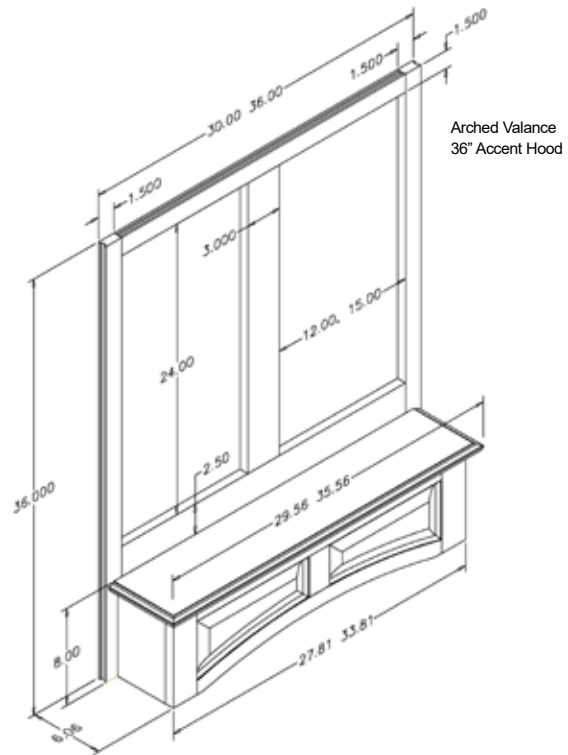

Arched Valance
36" Accent Hood