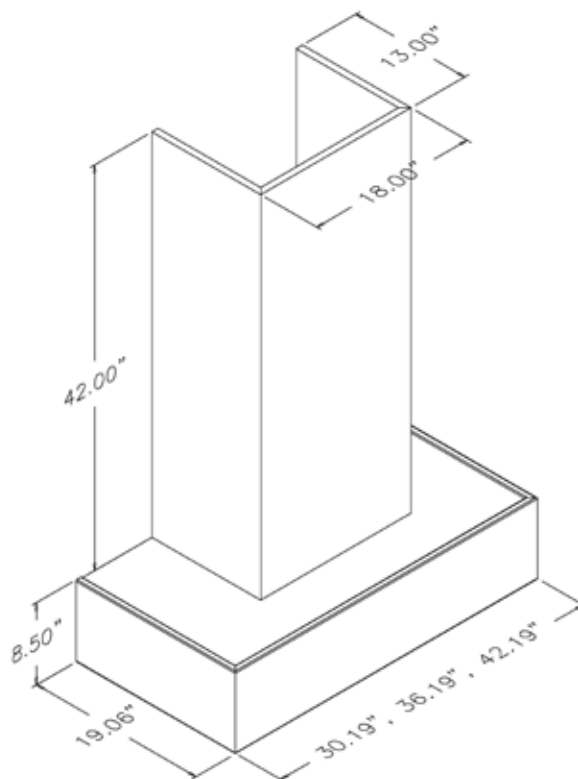

Contempora

Contempora Range Hood

- Contemporary styling
- Available in 30", 36" and 42" widths
- Hood and trimmable 42" tall chimney included
- Chimney width is 18" for all 3 hood widths
- Includes a low-profile silver metallic powdercoated liner that accommodates all Broan ventilation offered by Omega National Products
- Installs easily using our standard patent-pending French cleat hanging system
- All installation hardware included

Contempora Range Hood

30" Wide	Specie	Sug. Retail Price Each
R3430SMB3CUF1	Cherry	$ 1,058.04
R3430SMB3HUF1	Hickory	$ 1,049.63
R3430SMB3MUF1	Maple	$ 1,033.74
R3430SMB3OUF1	Red Oak	$ 1,027.52
R3430SMB3QUF1	Alder	$ 1,079.17
36" Wide		
R3436SMB3CUF1	Cherry	$1,123.01
R3436SMB3HUF1	Hickory	$1,112.37
R3436SMB3MUF1	Maple	$1,094.51
R3436SMB3OUF1	Red Oak	$1,083.21
R3436SMB3QUF1	Alder	$1,145.51
42" Wide		
R3442SMB3CUF1	Cherry	$ 1,142.51
R3442SMB3HUF1	Hickory	$ 1,131.86
R3442SMB3MUF1	Maple	$ 1,114.00
R3442SMB3OUF1	Red Oak	$ 1,102.70
R3442SMB3QUF1	Alder	$ 1,165.38