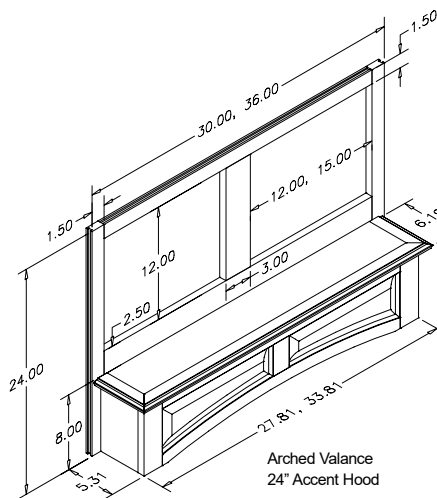

Straight Valance
24" Accent Hood

36" Wide - Arched

R4136SMB1CUF1	Cherry	$ 627.12
R4136SMB1HUF1	Hickory	$ 524.16
R4136SMB1MUF1	Maple	$ 570.96
R4136SMB1OUF1	Red Oak	$ 539.76
R4136SMB1QUF1	Alder	$ 633.36

Arched Valance
24" Accent Hood