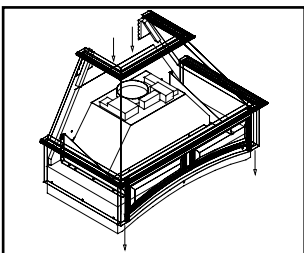

Step 3:
Fasten metal mounting brackets to liner

Step 4:
Hang the liner/bracket assembly on the mounting plate (make all electrical and ventilation connections at this point)

Step 5:
Slip the wood range hood on top of the mounting plate