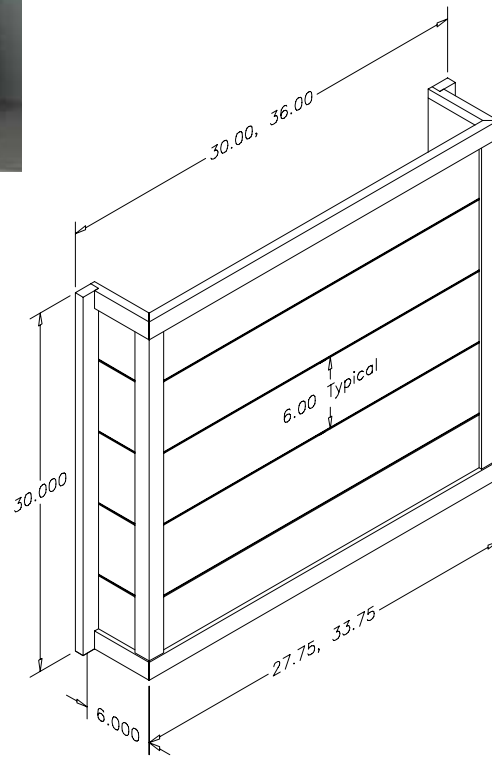

CANOPY Farmhouse Hood

PART #	DESCRIPTION	SPECIES	RETAIL PRICE
30" Wide			
R19C030SMB1CUF1	30" Canopy Hood	Cherry	$ 640.00
R19C030SMB1HUF1	30" Canopy Hood	Hickory	$ 620.00
R19C030SMB1MUF1	30" Canopy Hood	Maple	$ 622..85
R19C030SMB1OUF1	30" Canopy Hood	Red Oak	$ 620.00
R19C030SMB1QUF1	30" Canopy Hood	Alder	$ 711.42
PART #	DESCRIPTION	SPECIES	RETAIL PRICE
36" Wide			
R19C036SMB1CUF1	36" Canopy Hood	Cherry	$ 662.85
R19C036SMB1HUF1	36" Canopy Hood	Hickory	$ 640.00
R19C036SMB1MUF1	36" Canopy Hood	Maple	$ 648.57
R19C036SMB1OUF1	36" Canopy Hood	Red Oak	$ 640.00
R19C036SMB1QUF1	36" Canopy Hood	Alder	$ 737.15