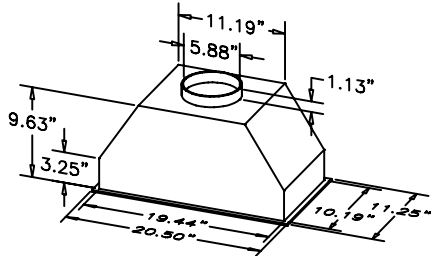

BROAN RHVBB30SS

- 500 CFM / 8.2 sones
- Stainless Steel finish
- Push button controls
- Two 20 watt halogen lamps included
- Quiet centrifugal blower