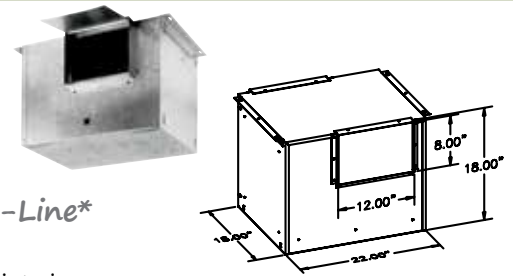

BROAN RHVBHLB11 In-Line*

- 1100 CFM
- Installs remotely in interior of the home
- Greatly reduces the noise at the cooktop
- Special mounting apparatus gives multiple mounting options
- Requires purchase of RHVBH2 Housing