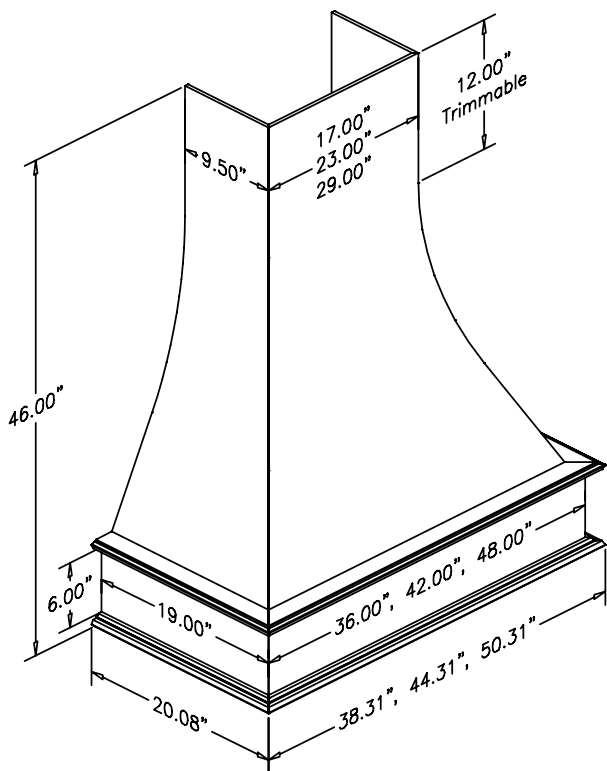

Photo courtesy of Rojahn Custom Cabinets

42" wide Artisan Hood trimmed to custom height

Photo courtesy of American Woodmark Corp

36" Wide Artisan Hood

Artisan Range Hood

- Elegant design provides a custom look that compliments most any kitchen
- Chimney allows 12" of trim
- Available in Red Oak, Maple, Cherry and Alder
- 36", 42" and 48" widths
- Includes a silver metallic powdercoated liner that accommodates all Broan ventilation offered by Omega National Products
- Installs easily using our standard patent-pending French cleat hanging system