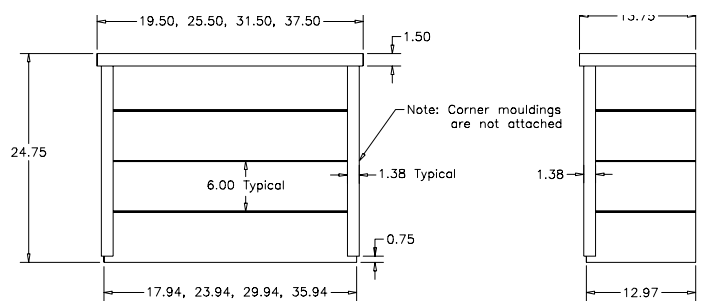

Tapered Farmhouse Hood Chimney

Tapered Farmhouse - HOOD CHIMNEY (Trimmable Design)

PART #	DESCRIPTION	RETAIL PRICE	PART #	DESCRIPTION	RETAIL PRICE
30" Wide					
RCH19T030CUF1	30" Cherry Chimney	$ 422.24			
RCH19T030HUF1	30" Hickory Chimney	$ 413.92			
RCH19T030MUF1	30" Maple Chimney	$ 427.44			
RCH19T030OUF1	30" Red Oak Chimney	$ 407.68			
RCH19T030QUF1	30" Alder Chimney	$ 435.76			
PART # DESCRIPTION RETAIL PRICE PART # DESCRIPTION RETAIL PRICE					
36" Wide					
RCH19T036CUF1	36" Cherry Chimney	$ 427.44			
RCH19T036HUF1	36" Hickory Chimney	$ 418.08			
RCH19T036MUF1	36" Maple Chimney	$ 432.64			
RCH19T036OUF1	36" Red Oak Chimney	$ 410.80			
RCH19T036QUF1	36" Alder Chimney	$ 443.04			
42" Wide					
RCH19T042CUF1	42" Cherry Chimney	$ 432.64			
RCH19T042HUF1	42" Hickory Chimney	$ 423.28			
RCH19T042MUF1	42" Maple Chimney	$ 439.92			
RCH19T042OUF1	42" Red Oak Chimney	$ 414.96			
RCH19T042QUF1	42" Alder Chimney	$ 450.32			
48" Wide					
RCH19T048CUF1	48" Cherry Chimney	$ 485.68			
RCH19T048HUF1	48" Hickory Chimney	$ 474.24			
RCH19T048MUF1	48" Maple Chimney	$ 496.08			
RCH19T048OUF1	48" Red Oak Chimney	$ 464.88			
RCH19T048QUF1	48" Alder Chimney	$ 509.60