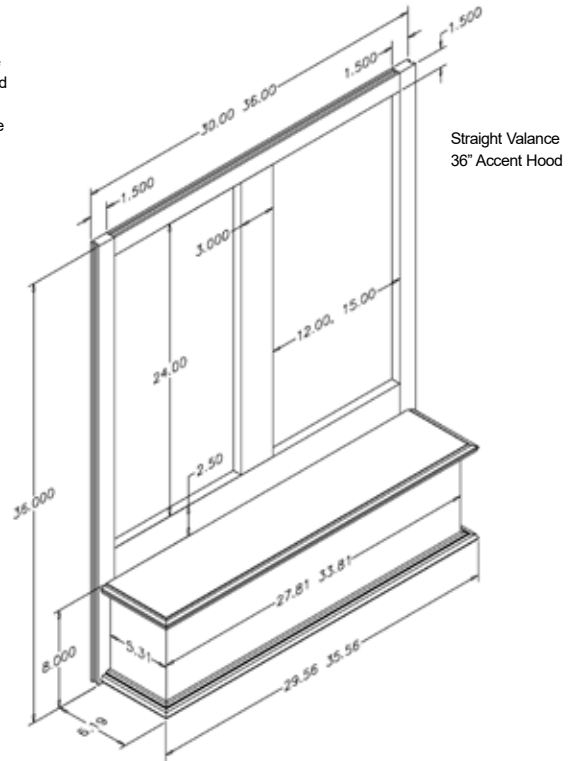

Unfinished
Arched Valance
36" Accent Hood

Straight Valance
Also Available

Straight Valance
36" Accent Hood

Straight Accent
Wood Range Hood - 36" Tall

30" Wide - Straight	Specie	Sug. Retail Price Each
R5230SMB1CUF1	Cherry	$ 428.22
R5230SMB1HUF1	Hickory	$ 389.22
R5230SMB1MUF1	Maple	$ 399.36
R5230SMB1OUF1	Red Oak	$ 379.08
R5230SMB1QUF1	Alder	$ 428.22

36" Wide - Straight	Specie	Sug. Retail Price Each
R5236SMB1CUF1	Cherry	$ 526.50
R5236SMB1HUF1	Hickory	$ 480.48
R5236SMB1MUF1	Maple	$ 513.24
R5236SMB1OUF1	Red Oak	$ 497.64
R5236SMB1QUF1	Alder	$ 536.64

Arched Accent
Wood Range Hood - 36" Tall

30" Wide - Arched	Specie	Sug. Retail Price Each
R5330SMB1CUF1	Cherry	$ 578.76
R5330SMB1HUF1	Hickory	$ 478.92
R5330SMB1MUF1	Maple	$ 514.80
R5330SMB1OUF1	Red Oak	$ 471.12
R5330SMB1QUF1	Alder	$ 574.08

36" Wide - Arched	Specie	Sug. Retail Price Each
R5336SMB1CUF1	Cherry	$ 670.80
R5336SMB1HUF1	Hickory	$ 566.12
R5336SMB1MUF1	Maple	$ 614.64
R5336SMB1OUF1	Red Oak	$ 583.44
R5336SMB1QUF1	Alder	$ 677.04