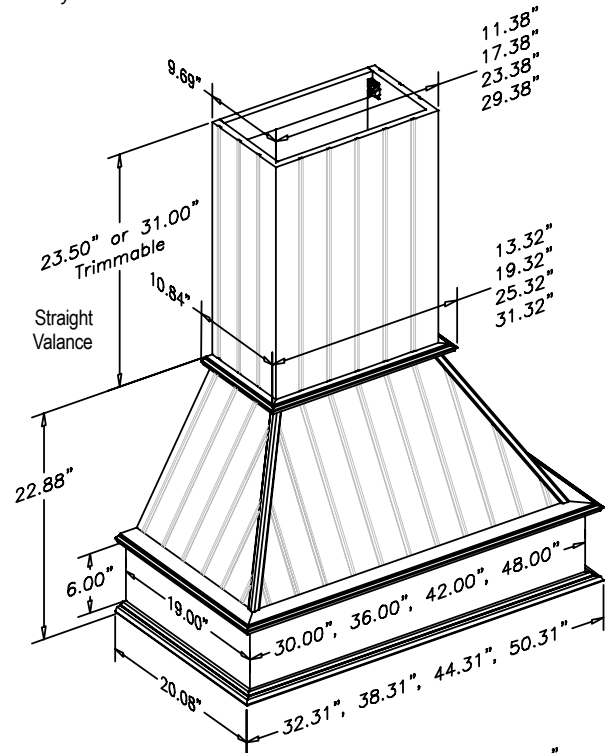

Arched Valance with Standard Chimney