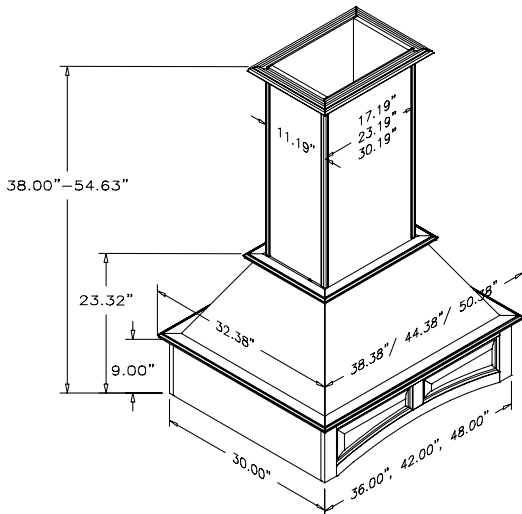

Island Range Hood Straight/Arched Front

- Utilizes the same great features as our Signature Wall Mount Hood
- Featuring our uniquely designed mounting system with hanging hardware included
- Includes a silver metallic powdercoated liner that accommodates all Broan ventilation offered by Omega National Products
- Raised panel valances on both long sides of arched model
- Trimmable chimney fits up to 10' ceilings (chimney included)

Island Wood Range Hood - Straight

36" Wide - Straight	Specie	Sug. Retail Price Each
RI2136CUF1	Cherry	$ 2,360.65
RI2136HUF1	Hickory	$ 2,316.36
RI2136MUF1	Maple	$ 2,459.43
RI2136OUF1	Red Oak	$ 2,033.63
RI2136QUF1	Alder	$ 2,265.27
		Sug. Retail Price Each
42" Wide - Straight		
RI2142CUF1	Cherry	$ 2,561.62
RI2142HUF1	Hickory	$ 2,316.36
RI2142MUF1	Maple	$ 2,459.43
RI2142OUF1	Red Oak	$ 2,207.36
RI2142QUF1	Alder	$ 2,411.74
		Sug. Retail Price Each
48" Wide - Straight		
RI2148CUF1	Cherry	$ 2,639.97
RI2148HUF1	Hickory	$ 2,360.65
RI2148MUF1	Maple	$ 2,517.34
RI2148OUF1	Red Oak	$ 2,248.23
RI2148QUF1	Alder	$ 2,520.75

Island Wood Range Hood - Arched

36" Wide - Arched	Specie	Sug. Retail Price Each
RI2636CUF1	Cherry	$ 3,195.22
RI2636HUF1	Hickory	$ 2,949.96
RI2636MUF1	Maple	$ 3,048.74
RI2636OUF1	Red Oak	$ 2,769.42
RI2636QUF1	Alder	$ 2,864.80
		Sug. Retail Price Each
42" Wide - Arched		
RI2642CUF1	Cherry	$ 3,389.38
RI2642HUF1	Hickory	$ 3,133.90
RI2642MUF1	Maple	$ 3,225.88
RI2642OUF1	Red Oak	$ 2,871.61
RI2642QUF1	Alder	$ 3,263.35
		Sug. Retail Price Each
48" Wide - Arched		
RI2648CUF1	Cherry	$ 3,403.01
RI2648HUF1	Hickory	$ 3,242.91
RI2648MUF1	Maple	$ 3,355.32
RI2648OUF1	Red Oak	$ 3,021.49
RI2648QUF1	Alder	$ 3,399.60