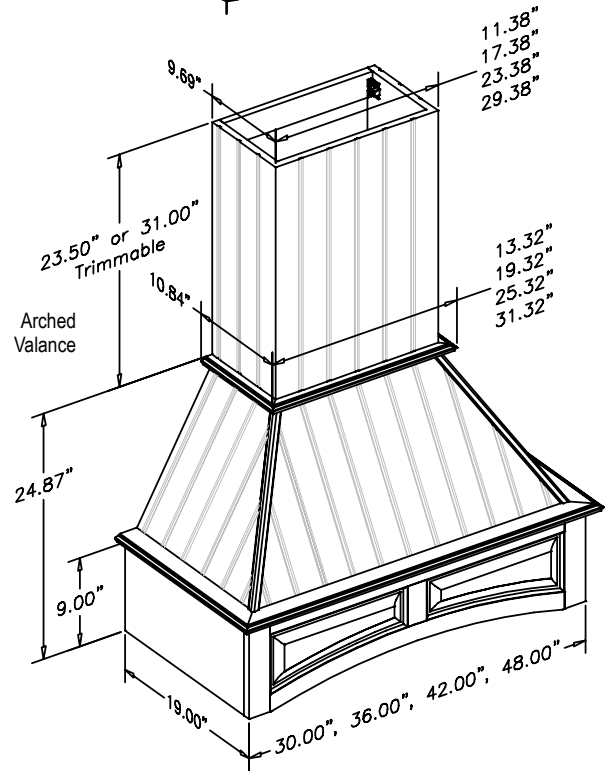

*Baxter Mantel Range Hood
Raised Panel Front*

- Available in widths of 48" and 60", and a height of 42"
- Includes a silver metallic powdercoated liner that accommodates all Broan ventilation offered by Omega National Products
- Installs easily using our standard patent-pending French cleat hanging system
- All installation hardware included
- Shelf ships unattached - attachment hardware is installed