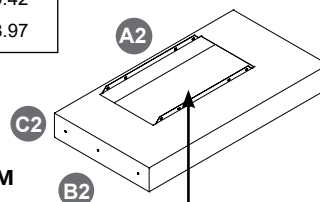

Opening is 26.813" x 12.438"

Modern Farmhouse, Straight w/Brackets

Contempora

Signature Deluxe, Arched

Signature, Straight

Baxter Mantle

Signature, Straight

Signature Craftsman, Arched