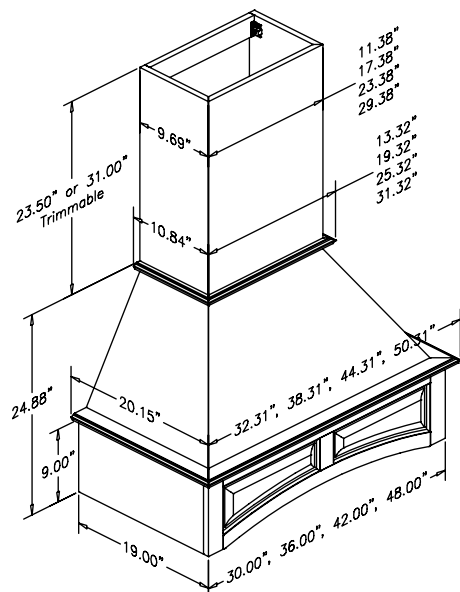

36" Signature
Straight Valance
with chimney
(sold separately)

36" Signature
Arched Valance
with chimney
(sold separately)

Chimney
Sold Separately

Straight Valance with Tall Chimney

Nantucket Range Hood Straight/Arched Front