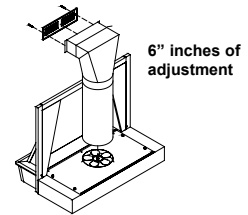

Canopy Series
VENTILATION POWER MODULES

PART #	COLOR	SUG. RETAIL PRICE EACH
Broan 390 CFM		
RHVBB20SM	Silver Metallic	$ 581.12
Broan 250 CFM Fan		
RHVBF10SM	Silver Metallic	$ 240.95

INTERIOR DUCTWORK KIT*

PART #	DESCRIPTION	SUG. RETAIL PRICE EACH
90358DUC1	Interior Ductwork Kit*	$ 194.00
903720000	Replacement Charcoal Filter	$ 59.52
7" Round Damper for RHVBF10SM		
90330BP25	Backdraft Damper	$ 16.34

*For RHVBB20SM or RHVBF10SM

SM = Silver Metallic