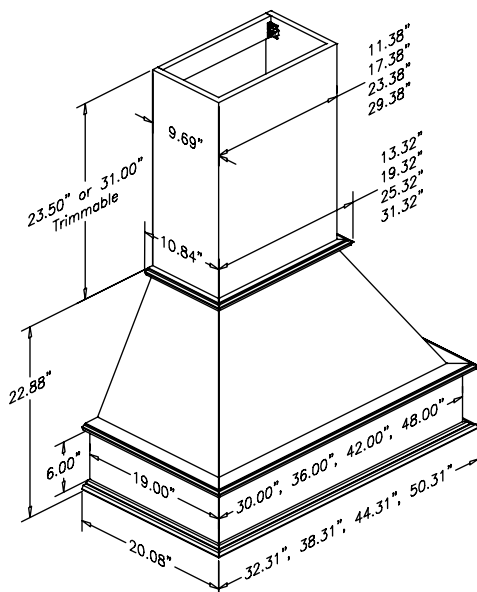

36" Signature
Straight Valance
with chimney
(sold separately)

36" Signature
Arched Valance
with chimney
(sold separately)

Chimney
Sold Separately

Straight Valance with Tall Chimney

Nantucket Range Hood Straight/Arched Front