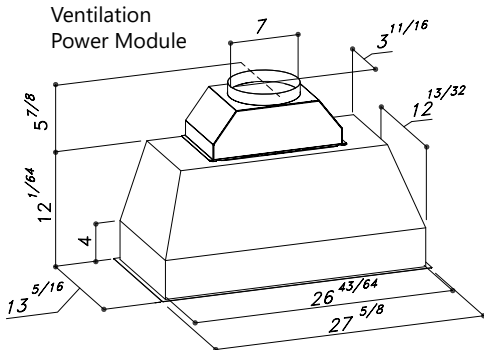

POWER MODULE

PART #	DESCRIPTION	RETAIL PRICE
SUT90870MLED	960 CFM Ventilator	$2,035.28

SUT90870M

- Professional Performance
- Professional Appearance
- Residential Appeal