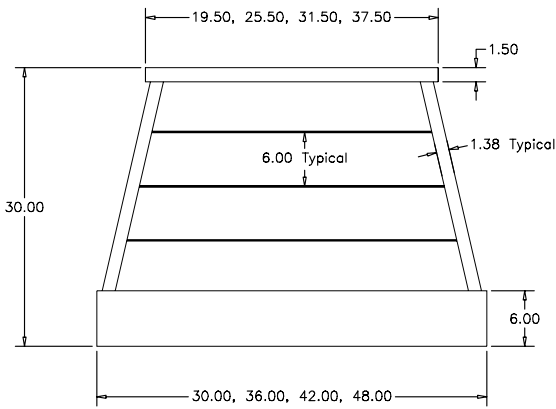

Tapered Farmhouse Range Hood