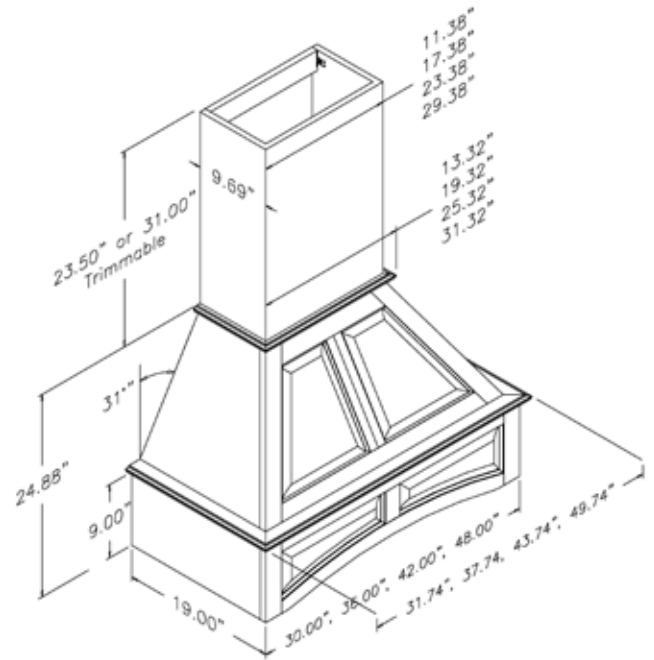

Signature Deluxe Hood Raised Panel Front

- Available in 30", 36", 42" and 48" widths
- Uses our standard Signature hood chimneys
- Includes a silver metallic powdercoated liner that accommodates all Broan ventilation offered by Omega National Products
- Installs easily using our standard patent-pending French cleat hanging system
- All installation hardware included

Signature Deluxe Wood Range Hood

30" Wide - Arched	Specie	Sug. Retail Price Each
R2530SMB1CUF1	Cherry	$ 1,407.12
R2530SMB1HUF1	Hickory	$ 1,263.60
R2530SMB1MUF1	Maple	$ 1,335.36
R2530SMB1OUF1	Red Oak	$ 1,263.60
R2530SMB1QUF1	Alder	$ 1,435.20
36" Wide - Arched		
R2536SMB1CUF1	Cherry	$ 1,438.32
R2536SMB1HUF1	Hickory	$ 1,294.80
R2536SMB1MUF1	Maple	$ 1,366.56
R2536SMB1OUF1	Red Oak	$ 1,294.80
R2536SMB1QUF1	Alder	$ 1,466.40
42" Wide - Arched		
R2542SMB1CUF1	Cherry	$ 1,563.12
R2542SMB1HUF1	Hickory	$ 1,341.60
R2542SMB1MUF1	Maple	$ 1,463.28
R2542SMB1OUF1	Red Oak	$ 1,341.60
R2542SMB1QUF1	Alder	$ 1,638.00
48" Wide - Arched		
R2548SMB1CUF1	Cherry	$ 1,681.68
R2548SMB1HUF1	Hickory	$ 1,441.44
R2548SMB1MUF1	Maple	$ 1,569.36
R2548SMB1OUF1	Red Oak	$ 1,441.44
R2548SMB1QUF1	Alder	$ 1,731.60

Matching Trimmable Chimney

Standard Part #	30" Hood	Tall Part #	31" Hood	Specie
23-1/2"H				
RCH30CUF1	$ 231.64	RCHT30CUF1	$ 252.74	Cherry
RCH30HUF1	$ 222.94	RCHT30HUF1	$ 239.97	Hickory
RCH30MUF1	$ 228.23	RCHT30MUF1	$ 252.54	Maple
RCH30OUF1	$ 213.68	RCHT30OUF1	$ 227.70	Red Oak
RCH30QUF1	$ 224.82	RCHT30QUF1	$ 255.32	Alder
23-1/2"H				
RCH36CUF1	$ 244.67	RCHT36CUF1	$ 303.47	Cherry
RCH36HUF1	$ 235.80	RCHT36HUF1	$ 296.36	Hickory
RCH36MUF1	$ 231.04	RCHT36MUF1	$ 299.20	Maple
RCH36OUF1	$ 222.94	RCHT36OUF1	$ 279.86	Red Oak
RCH36QUF1	$ 247.64	RCHT36QUF1	$ 297.22	Alder
23-1/2 "H				
RCH42CUF1	$ 266.82	RCHT42CUF1	$ 310.81	Cherry
RCH42HUF1	$ 256.44	RCHT42HUF1	$ 303.73	Hickory
RCH42MUF1	$ 258.79	RCHT42MUF1	$ 306.51	Maple
RCH42OUF1	$ 241.23	RCHT42OUF1	$ 287.20	Red Oak
RCH42QUF1	$ 270.36	RCHT42QUF1	$ 304.53	Alder
23-1/2 "H				
RCH48CUF1	$ 288.42	RCHT48CUF1	$ 384.36	Cherry
RCH48HUF1	$ 276.48	RCHT48HUF1	$ 373.68	Hickory
RCH48MUF1	$ 279.16	RCHT48MUF1	$ 363.49	Maple
RCH48OUF1	$ 259.02	RCHT48OUF1	$ 348.94	Red Oak
RCH48QUF1	$ 292.49	RCHT48QUF1	$ 374.94	Alder