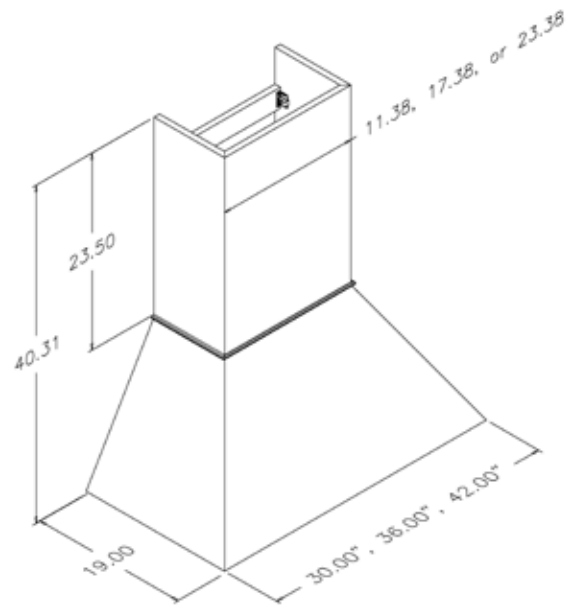

Euro Wood Range Hood		
Standard Part #	Species	Price Each
30" Wide		
R3330SMB3CUF1	Cherry	$ 764.40
R3330SMB3HUF1	Hickory	$ 733.20
R3330SMB3MUF1	Maple	$ 739.44
R3330SMB3OUF1	Red Oak	$ 733.20
R3330SMB3QUF1	Alder	$ 776.88
36" Wide		
R3336SMB3CUF1	Cherry	$ 795.60
R3336SMB3HUF1	Hickory	$ 764.40
R3336SMB3MUF1	Maple	$ 780.00
R3336SMB3OUF1	Red Oak	$ 764.40
R3336SMB3QUF1	Alder	$ 817.44
42" Wide		
R3342SMB3CUF1	Cherry	$ 826.80
R3342SMB3HUF1	Hickory	$ 786.24
R3342SMB3MUF1	Maple	$ 811.20
R3342SMB3OUF1	Red Oak	$ 786.24
R3342SMB3QUF1	Alder	$ 851.76

Matching Trimmable Chimney				
Standard Part #	Sug. Retail Price Each	Tall Part #	Sug. Retail Price Each	Specie
23-1/2"H		31"H		
RCH30CUF1	$ 212.12	RCHT30CUF1	$ 231.44	Cherry
RCH30HUF1	$ 204.16	RCHT30HUF1	$ 219.75	Hickory
RCH30MUF1	$ 209.00	RCHT30MUF1	$ 231.26	Maple
RCH30OUF1	$ 195.68	RCHT30OUF1	$ 208.52	Red Oak
RCH30QUF1	$ 205.88	RCHT30QUF1	$ 233.81	Alder
23-1/2"H		31"H		
RCH36CUF1	$ 224.05	RCHT36CUF1	$ 277.90	Cherry
RCH36HUF1	$ 215.94	RCHT36HUF1	$ 271.39	Hickory
RCH36MUF1	$ 211.58	RCHT36MUF1	$ 273.99	Maple
RCH36OUF1	$ 204.16	RCHT36OUF1	$ 256.28	Red Oak
RCH36QUF1	$ 226.78	RCHT36QUF1	$ 272.18	Alder
23-1/2 "H		31"H		
RCH42CUF1	$ 244.35	RCHT42CUF1	$ 284.63	Cherry
RCH42HUF1	$ 234.84	RCHT42HUF1	$ 278.14	Hickory
RCH42MUF1	$ 236.99	RCHT42MUF1	$ 280.69	Maple
RCH42OUF1	$ 220.90	RCHT42OUF1	$ 263.00	Red Oak
RCH42QUF1	$ 247.59	RCHT42QUF1	$ 278.87	Alder