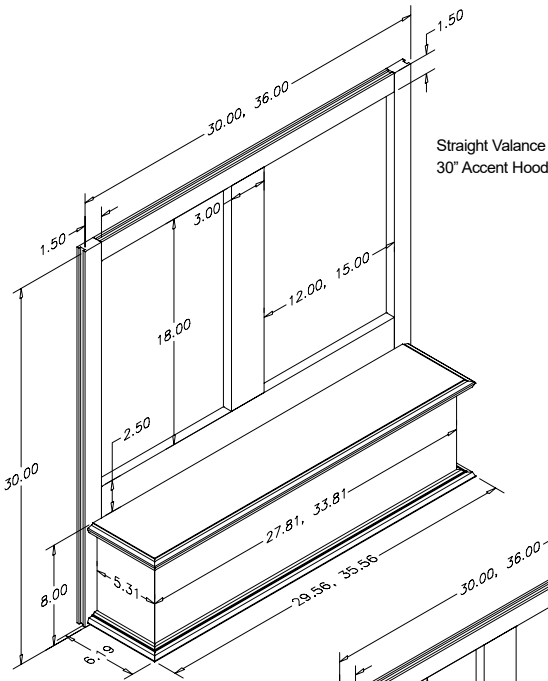

Accent - 30" Tall

Photo courtesy of American Woodmark Corp

24" Tall Accent Hood - Straight

30" Tall Accent Hood - Arched

This style hood allows you to add doors or accent panels of your choice to create a mantel-style design.