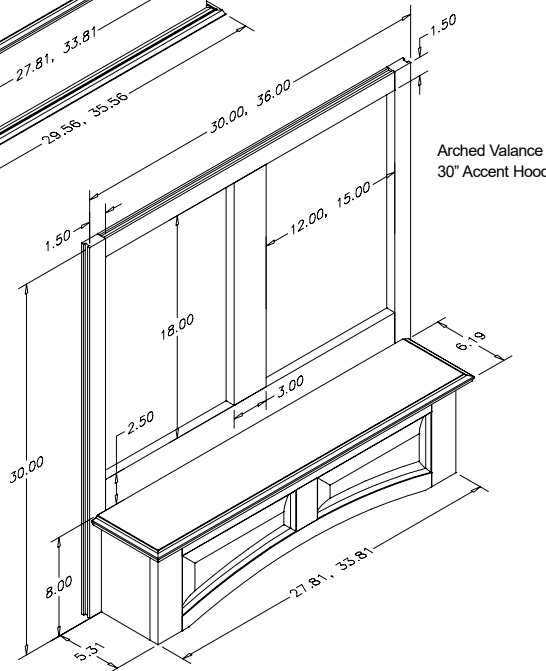

Accent - 30" Tall

Photo courtesy of American Woodmark Corp

24" Tall Accent Hood - Straight

30" Tall Accent Hood - Arched

This style hood allows you to add doors or accent panels of your choice to create a mantel-style design.