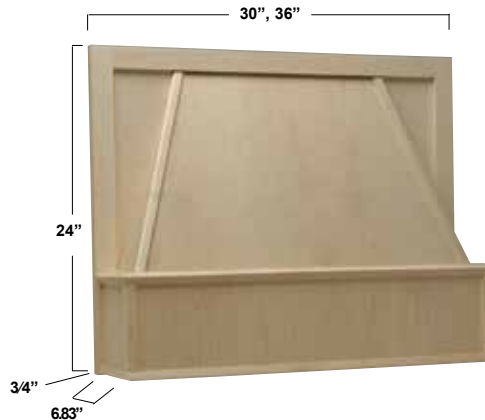

Canopy Series Hoods

Select Series WOOD RANGE HOOD

- Features a 6" apron for flexibility of decoration and timeless style
- Includes a silver metallic powdercoated liner that accommodates all Broan ventilation offered by Omega National Products
- Mounts between wall cabinets