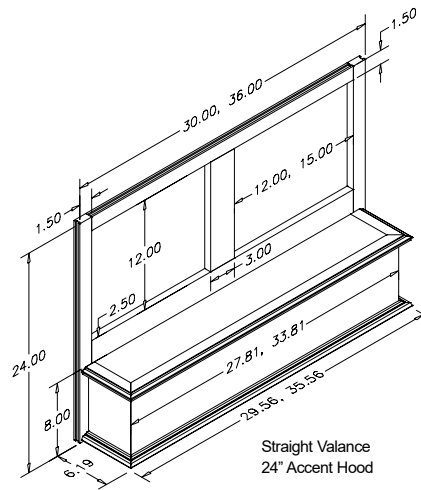

Accent Range Hood Straight/Arched Front

- Features 3 heights - 24", 30" and 36" tall
- Available in 30" and 36" widths, straight or arched valances
- Simply attaches to adjacent cabinets
- Add cabinet doors or design panels above valance to create custom look (cabinet doors not included)
- An economical alternative to stand alone hoods
- Available in species: Cherry, Maple, Red Oak, Hickory and Alder
- Includes a silver metallic powdercoated liner that accommodates all Broan ventilation offered by Omega National Products

Straight Accent Wood Range Hood - 24" Tall

30" Wide - Straight	Specie	Sug. Retail Price Each
R4030SMB1CUF1	Cherry	$ 390.00
R4030SMB1HUF1	Hickory	$ 352.56
R4030SMB1MUF1	Maple	$ 361.92
R4030SMB1OUF1	Red Oak	$ 343.20
R4030SMB1QUF1	Alder	$ 390.00

36" Wide - Straight

R4036SMB1CUF1	Cherry	$ 483.60
R4036SMB1HUF1	Hickory	$ 439.92
R4036SMB1MUF1	Maple	$ 471.12
R4036SMB1OUF1	Red Oak	$ 455.52
R4036SMB1QUF1	Alder	$ 492.96

Arched Accent Wood Range Hood - 24" Tall

30" Wide - Arched	Specie	Sug. Retail Price Each
R4130SMB1CUF1	Cherry	$ 536.64
R4130SMB1HUF1	Hickory	$ 439.92
R4130SMB1MUF1	Maple	$ 474.24
R4130SMB1OUF1	Red Oak	$ 430.56
R4130SMB1QUF1	Alder	$ 530.40

36" Wide - Arched

R4136SMB1CUF1	Cherry	$ 627.12
R4136SMB1HUF1	Hickory	$ 524.16
R4136SMB1MUF1	Maple	$ 570.96
R4136SMB1OUF1	Red Oak	$ 539.76
R4136SMB1QUF1	Alder	$ 633.36