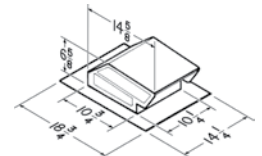

RHVBHL11 includes this accessory for ducting:

Accessories for RHVBHL11 In-Line:

RHVACC414

- 8" to 10" steel expander for in-line motor

RHVACC414

RHVACC634

- Exterior cap for in-line motor
- Paintable finish