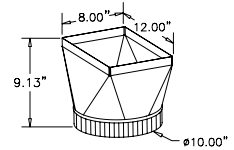

RHVBHL11 includes this accessory for ducting:

Accessories for RHVBHL11 In-Line:

RHVACC414

- 8" to 10" steel expander for in-line motor