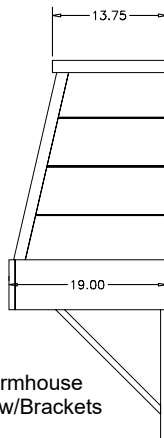

Tapered Farmhouse Range Hood w/Brackets

Tapered Farmhouse - HOOD CHIMNEY (Trimmable Design)

PART #	DESCRIPTION	RETAIL PRICE	PART #	DESCRIPTION	RETAIL PRICE
30" Wide					
RCH19T030CUF1	30" Cherry Chimney	$ 422.24			
RCH19T030HUF1	30" Hickory Chimney	$ 413.92			
RCH19T030MUF1	30" Maple Chimney	$ 427.44			
RCH19T030OUF1	30" Red Oak Chimney	$ 407.68			
RCH19T030QUF1	30" Alder Chimney	$ 435.76			
PART # DESCRIPTION RETAIL PRICE PART # DESCRIPTION RETAIL PRICE					
36" Wide					
RCH19T036CUF1	36" Cherry Chimney	$ 427.44			
RCH19T036HUF1	36" Hickory Chimney	$ 418.08			
RCH19T036MUF1	36" Maple Chimney	$ 432.64			
RCH19T036OUF1	36" Red Oak Chimney	$ 410.80			
RCH19T036QUF1	36" Alder Chimney	$ 443.04			
42" Wide					
RCH19T042CUF1	42" Cherry Chimney	$ 432.64			
RCH19T042HUF1	42" Hickory Chimney	$ 423.28			
RCH19T042MUF1	42" Maple Chimney	$ 439.92			
RCH19T042OUF1	42" Red Oak Chimney	$ 414.96			
RCH19T042QUF1	42" Alder Chimney	$ 450.32			
48" Wide					
RCH19T048CUF1	48" Cherry Chimney	$ 485.68			
RCH19T048HUF1	48" Hickory Chimney	$ 474.24			
RCH19T048MUF1	48" Maple Chimney	$ 496.08			
RCH19T048OUF1	48" Red Oak Chimney	$ 464.88			
RCH19T048QUF1	48" Alder Chimney	$ 509.60