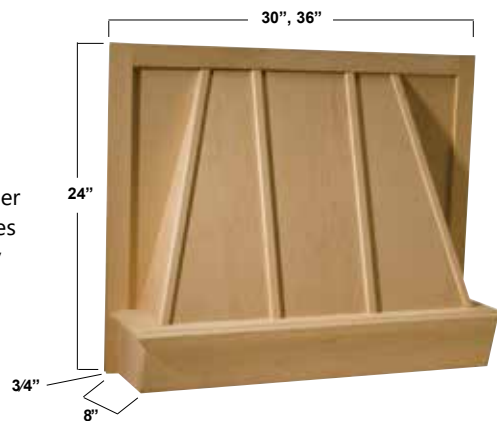

Omega Series WOOD RANGE HOOD

- Manufactured from solid wood and wood veneers
- Offers the timeless design your customers want
- Includes a silver metallic powder coated liner that accommodates all Broan ventilation offered by Omega National Products
- Mounts between wall cabinets

Omega Series Range Hood

PART #	SPECIES	Sug. Retail Price Each
30" Width		
R1130SMB1CUF1	Cherry	$ 584.59
R1130SMB1HUF1	Hickory	$ 511.59
R1130SMB1MUF1	Maple	$ 527.23
R1130SMB1OUF1	Red Oak	$ 492.90
R1130SMB1QUF1	Alder	$ 544.46
36" Width		
R1136SMB1CUF1	Cherry	$ 671.63
R1136SMB1HUF1	Hickory	$ 591.91
R1136SMB1MUF1	Maple	$ 615.25
R1136SMB1OUF1	Red Oak	$ 575.64
R1136SMB1QUF1	Alder	$ 609.21

Classic Series WOOD RANGE HOOD

- Clean and contemporary styling with multiple design options
- Manufactured from solid wood and wood veneer
- Optional add-ons available
- Includes a silver metallic powder coated liner that accommodates all Broan ventilation offered by Omega National Products
- Mounts between wall cabinets