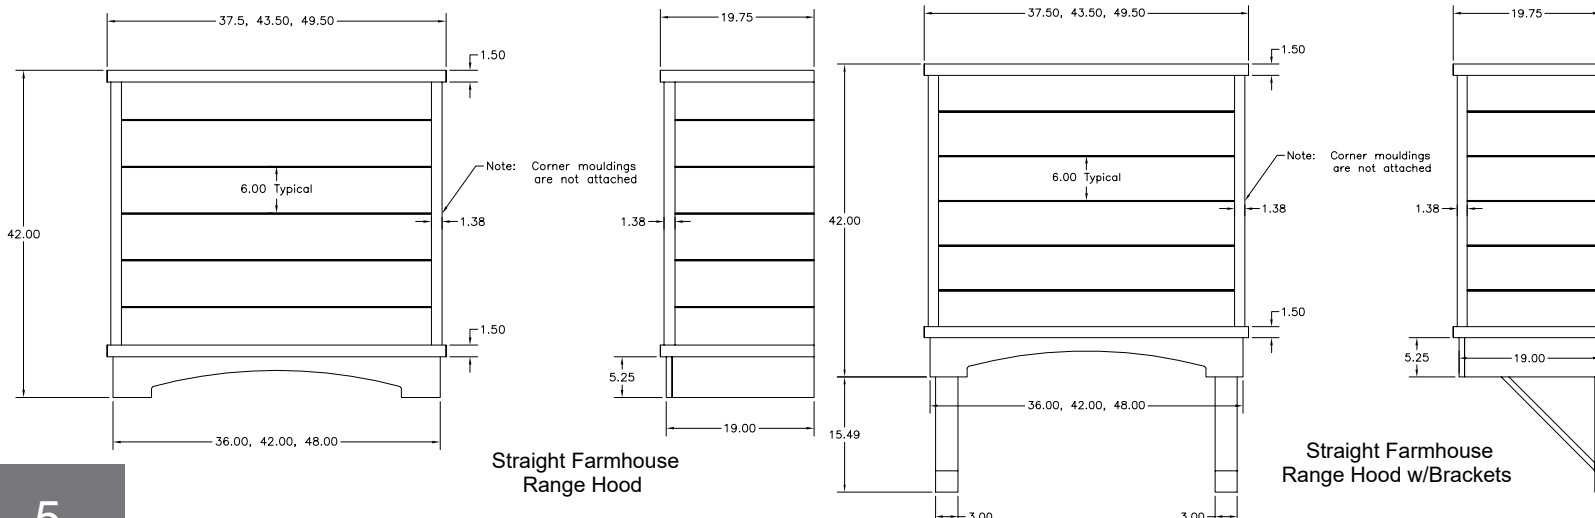

STRAIGHT w/BRACKETS Modern Farmhouse Hood

PART #	DESCRIPTION	SPECIES	RETAIL PRICE
36" Wide			
R19S36SMB1CUF1	36" Straight Shiplap Hood w/Brackets	Cherry	$ 1,478.88
R19S36SMB1HUF1	36" Straight Shiplap Hood w/Brackets	Hickory	$ 1,399.84
R19S36SMB1MUF1	36" Straight Shiplap Hood w/Brackets	Maple	$ 1,479.92
R19S36SMB1OUF1	36" Straight Shiplap Hood w/Brackets	Red Oak	$ 1,391.52
R19S36SMB1QUF1	36" Straight Shiplap Hood w/Brackets	Alder	$ 1,543.36
PART #	DESCRIPTION	SPECIES	RETAIL PRICE
42" Wide			
R19S42SMB1CUF1	42" Straight Shiplap Hood w/Brackets	Cherry	$ 1,545.44
R19S42SMB1HUF1	42" Straight Shiplap Hood w/Brackets	Hickory	$ 1,465.36
R19S42SMB1MUF1	42" Straight Shiplap Hood w/Brackets	Maple	$ 1,546.48
R19S42SMB1OUF1	42" Straight Shiplap Hood w/Brackets	Red Oak	$ 1,457.04
R19S42SMB1QUF1	42" Straight Shiplap Hood w/Brackets	Alder	$ 1,626.56
PART #	DESCRIPTION	SPECIES	RETAIL PRICE
48" Wide			
R19S48SMB1CUF1	48" Straight Shiplap Hood w/Brackets	Cherry	$ 1,610.96
R19S48SMB1HUF1	48" Straight Shiplap Hood w/Brackets	Hickory	$ 1,523.60
R19S48SMB1MUF1	48" Straight Shiplap Hood w/Brackets	Maple	$ 1,612.00
R19S48SMB1OUF1	48" Straight Shiplap Hood w/Brackets	Red Oak	$ 1,519.44
R19S48SMB1QUF1	48" Straight Shiplap Hood w/Brackets	Alder	$ 1,681.68