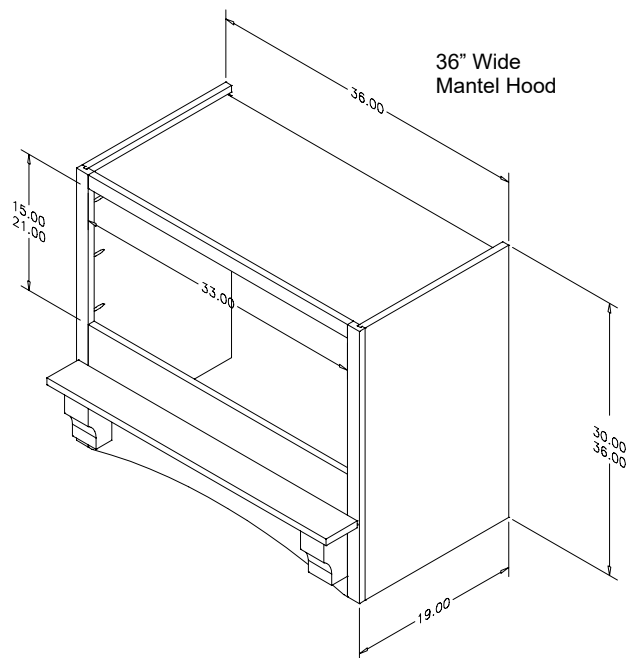

Signature MANTEL 30" WIDE			Signature MANTEL 36" WIDE		
PART #	SPECIES	RETAIL PRICE	PART #	SPECIES	RETAIL PRICE
30" Tall			30" Tall		
R09B30SMB1CUF1	Cherry	$ 1,211.60	R09B36SMB1CUF1	Cherry	$ 1,259.44
R09B30SMB1MUF1	Maple	$ 1,206.40	R09B36SMB1MUF1	Maple	$ 1,248.00
R09B30SMB1OUF1	Red Oak	$ 1,161.68	R09B36SMB1OUF1	Red Oak	$ 1,203.28
PART #	SPECIES	RETAIL PRICE	PART #	SPECIES	RETAIL PRICE
36" Tall			36" Tall		
R09C30SMB1CUF1	Cherry	$ 1,279.20	R09C36SMB1CUF1	Cherry	$ 1,328.08
R09C30SMB1MUF1	Maple	$ 1,281.28	R09C36SMB1MUF1	Maple	$ 1,322.88
R09C30SMB1OUF1	Red Oak	$ 1,223.04	R09C36SMB1OUF1	Red Oak	$ 1,265.68