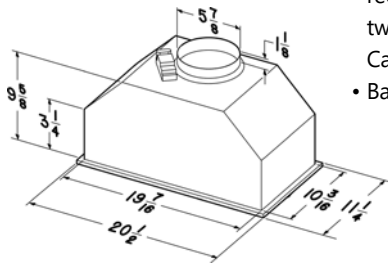

- 390 CFM / 6 sones
- Silver Metallic finish
- Three-speed slide control
- Dual 40 watt lighting (not included; recommended bulbs: two 40 watt small base Candelabra bulbs)
- Backdraft Damper included