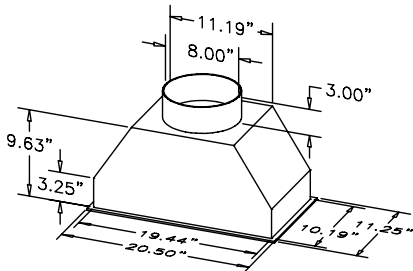

BROAN RHVBH2 BLOWER HOUSING for In-Line/Exterior Mounting only

- Stainless Steel finish
- Housing only - no blower
- Three-speed slide control
- Two 50 watt halogen lamps included