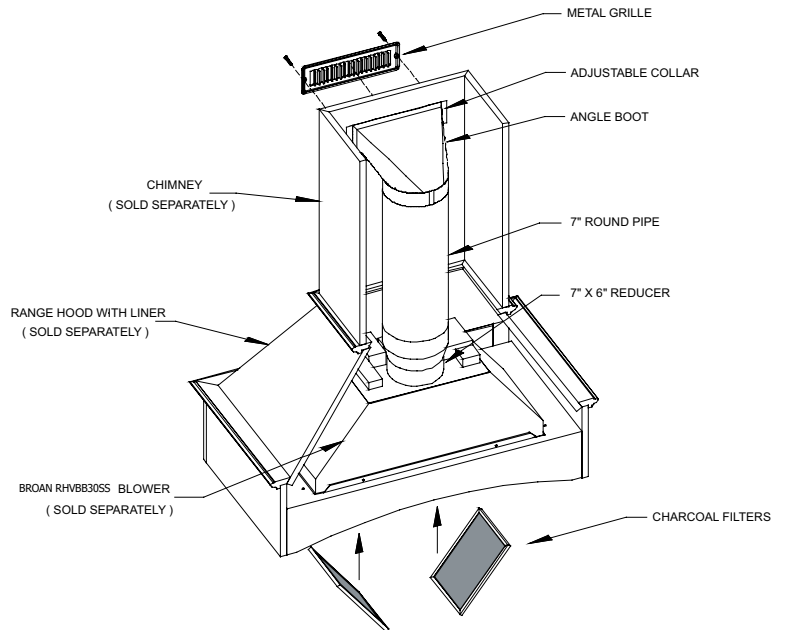

EASY TO INSTALL