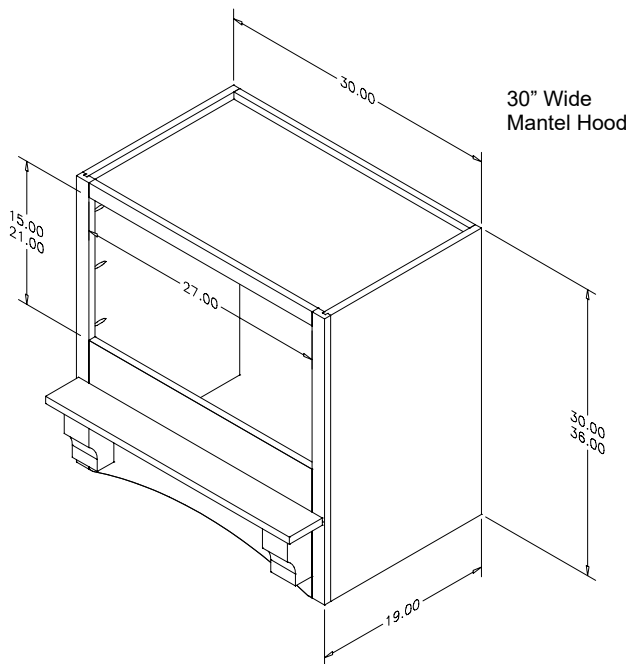

Signature MANTEL 30" WIDE			Signature MANTEL 36" WIDE		
PART #	SPECIES	RETAIL PRICE	PART #	SPECIES	RETAIL PRICE
30" Tall			30" Tall		
R09B30SMB1CUF1	Cherry	$ 1,211.60	R09B36SMB1CUF1	Cherry	$ 1,259.44
R09B30SMB1MUF1	Maple	$ 1,206.40	R09B36SMB1MUF1	Maple	$ 1,248.00
R09B30SMB1OUF1	Red Oak	$ 1,161.68	R09B36SMB1OUF1	Red Oak	$ 1,203.28
PART #	SPECIES	RETAIL PRICE	PART #	SPECIES	RETAIL PRICE
36" Tall			36" Tall		
R09C30SMB1CUF1	Cherry	$ 1,279.20	R09C36SMB1CUF1	Cherry	$ 1,328.08
R09C30SMB1MUF1	Maple	$ 1,281.28	R09C36SMB1MUF1	Maple	$ 1,322.88
R09C30SMB1OUF1	Red Oak	$ 1,223.04	R09C36SMB1OUF1	Red Oak	$ 1,265.68