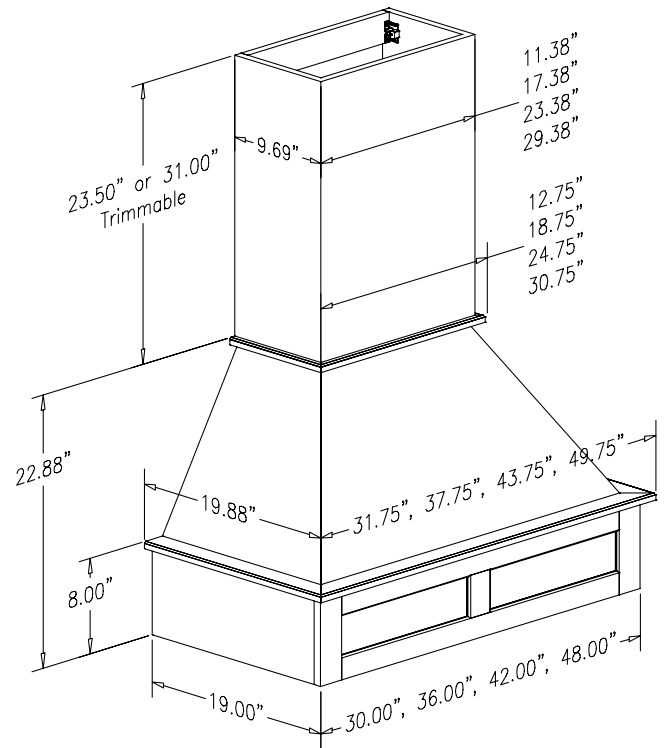

36" Signature Craftsman
Arched Flat Panel Valance
with chimney
(sold separately)

Matching Trimmable Chimney

Standard Part #		Tall Part #		Specie
23-1/2"H	30" Hood	31"H		
RCH30CUF1	$ 231.64	RCHT30CUF1	$ 252.74	Cherry
RCH30HUF1	$ 222.94	RCHT30HUF1	$ 239.97	Hickory
RCH30MUF1	$ 228.23	RCHT30MUF1	$ 252.54	Maple
RCH30OUF1	$ 213.68	RCHT30OUF1	$ 227.70	Red Oak
RCH30QUF1	$ 224.82	RCHT30QUF1	$ 255.32	Alder
23-1/2"H	36" Hood	31"H		
RCH36CUF1	$ 244.67	RCHT36CUF1	$ 303.47	Cherry
RCH36HUF1	$ 235.80	RCHT36HUF1	$ 296.36	Hickory
RCH36MUF1	$ 231.04	RCHT36MUF1	$ 299.20	Maple
RCH36OUF1	$ 222.94	RCHT36OUF1	$ 279.86	Red Oak
RCH36QUF1	$ 247.64	RCHT36QUF1	$ 297.22	Alder
23-1/2 "H	42" Hood	31"H		
RCH42CUF1	$ 266.82	RCHT42CUF1	$ 310.81	Cherry
RCH42HUF1	$ 256.44	RCHT42HUF1	$ 303.73	Hickory
RCH42MUF1	$ 258.79	RCHT42MUF1	$ 306.51	Maple
RCH42OUF1	$ 241.23	RCHT42OUF1	$ 287.20	Red Oak
RCH42QUF1	$ 270.36	RCHT42QUF1	$ 304.53	Alder
23-1/2 "H	48" Hood	31"H		
RCH48CUF1	$ 288.42	RCHT48CUF1	$ 384.36	Cherry
RCH48HUF1	$ 276.48	RCHT48HUF1	$ 373.68	Hickory
RCH48MUF1	$ 279.16	RCHT48MUF1	$ 363.49	Maple
RCH48OUF1	$ 259.02	RCHT48OUF1	$ 348.94	Red Oak
RCH48QUF1	$ 292.49	RCHT48QUF1	$ 374.94	Alder