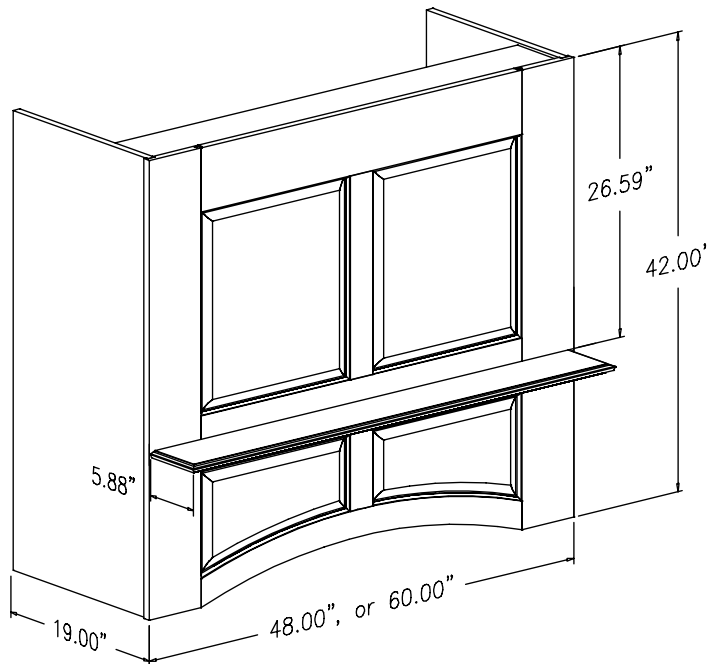

*Baxter Mantel Range Hood
Raised Panel Front*

- Available in widths of 48" and 60", and a height of 42"
- Includes a silver metallic powdercoated liner that accommodates all Broan ventilation offered by Omega National Products
- Installs easily using our standard patent-pending French cleat hanging system
- All installation hardware included
- Shelf ships unattached - attachment hardware is installed