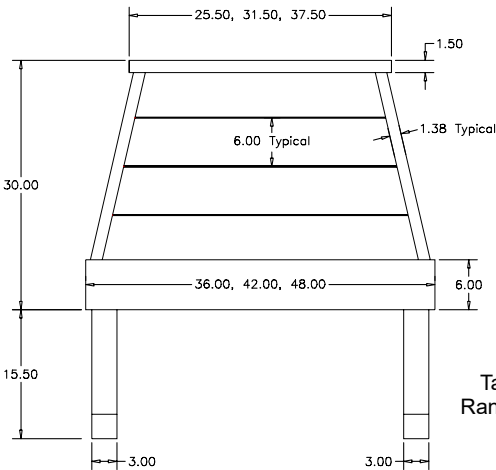

Tapered Farmhouse Range Hood w/Brackets