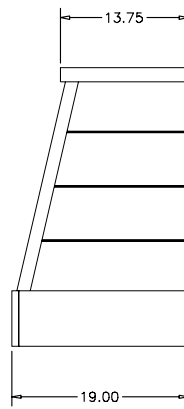

TAPERED Modern Farmhouse Hood

PART #	DESCRIPTION	SPECIES	RETAIL PRICE
30" Wide			
R19T030SMB1CUF1	30" Tapered Shiplap Hood	Cherry	$ 986.96
R19T030SMB1HUF1	30" Tapered Shiplap Hood	Hickory	$ 981.76
R19T030SMB1MUF1	30" Tapered Shiplap Hood	Maple	$ 970.32
R19T030SMB1OUF1	30" Tapered Shiplap Hood	Red Oak	$ 974.48
R19T030SMB1QUF1	30" Tapered Shiplap Hood	Alder	$ 1,081.60
PART #	DESCRIPTION	SPECIES	RETAIL PRICE
36" Wide			
R19T036SMB1CUF1	36" Tapered Shiplap Hood	Cherry	$ 978.64
R19T036SMB1HUF1	36" Tapered Shiplap Hood	Hickory	$ 996.32
R19T036SMB1MUF1	36" Tapered Shiplap Hood	Maple	$ 988.00
R19T036SMB1OUF1	36" Tapered Shiplap Hood	Red Oak	$ 1,026.48
R19T036SMB1QUF1	36" Tapered Shiplap Hood	Alder	$ 1,101.36
PART #	DESCRIPTION	SPECIES	RETAIL PRICE
42" Wide			
R19T042SMB1CUF1	42" Tapered Shiplap Hood	Cherry	$ 1,080.56
R19T042SMB1HUF1	42" Tapered Shiplap Hood	Hickory	$ 1,116.96
R19T042SMB1MUF1	42" Tapered Shiplap Hood	Maple	$ 1,084.72
R19T042SMB1OUF1	42" Tapered Shiplap Hood	Red Oak	$ 1,107.60
R19T042SMB1QUF1	42" Tapered Shiplap Hood	Alder	$ 1,237.60
PART #	DESCRIPTION	SPECIES	RETAIL PRICE
48" Wide			
R19T048SMB1CUF1	48" Tapered Shiplap Hood	Cherry	$ 1,087.84
R19T048SMB1HUF1	48" Tapered Shiplap Hood	Hickory	$ 1,116.96
R19T048SMB1MUF1	48" Tapered Shiplap Hood	Maple	$ 1,105.52
R19T048SMB1OUF1	48" Tapered Shiplap Hood	Red Oak	$ 1,126.32
R19T048SMB1QUF1	48" Tapered Shiplap Hood	Alder	$ 1,261.52