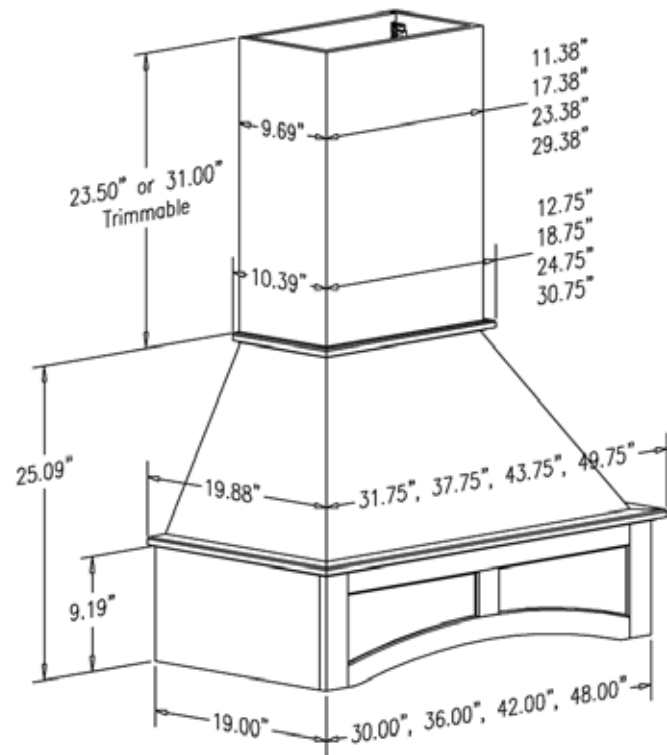

Matching Trimmable Chimney

Standard Part #		Tall Part #		Specie
23-1/2"H	30" Hood	31"H		
RCH30CUF1	$ 231.64	RCHT30CUF1	$ 252.74	Cherry
RCH30HUF1	$ 222.94	RCHT30HUF1	$ 239.97	Hickory
RCH30MUF1	$ 228.23	RCHT30MUF1	$ 252.54	Maple
RCH30OUF1	$ 213.68	RCHT30OUF1	$ 227.70	Red Oak
RCH30QUF1	$ 224.82	RCHT30QUF1	$ 255.32	Alder
23-1/2"H	36" Hood	31"H		
RCH36CUF1	$ 244.67	RCHT36CUF1	$ 303.47	Cherry
RCH36HUF1	$ 235.80	RCHT36HUF1	$ 296.36	Hickory
RCH36MUF1	$ 231.04	RCHT36MUF1	$ 299.20	Maple
RCH36OUF1	$ 222.94	RCHT36OUF1	$ 279.86	Red Oak
RCH36QUF1	$ 247.64	RCHT36QUF1	$ 297.22	Alder
23-1/2 "H	42" Hood	31"H		
RCH42CUF1	$ 266.82	RCHT42CUF1	$ 310.81	Cherry
RCH42HUF1	$ 256.44	RCHT42HUF1	$ 303.73	Hickory
RCH42MUF1	$ 258.79	RCHT42MUF1	$ 306.51	Maple
RCH42OUF1	$ 241.23	RCHT42OUF1	$ 287.20	Red Oak
RCH42QUF1	$ 270.36	RCHT42QUF1	$ 304.53	Alder
23-1/2 "H	48" Hood	31"H		
RCH48CUF1	$ 288.42	RCHT48CUF1	$ 384.36	Cherry
RCH48HUF1	$ 276.48	RCHT48HUF1	$ 373.68	Hickory
RCH48MUF1	$ 279.16	RCHT48MUF1	$ 363.49	Maple
RCH48OUF1	$ 259.02	RCHT48OUF1	$ 348.94	Red Oak
RCH48QUF1	$ 292.49	RCHT48QUF1	$ 374.94	Alder