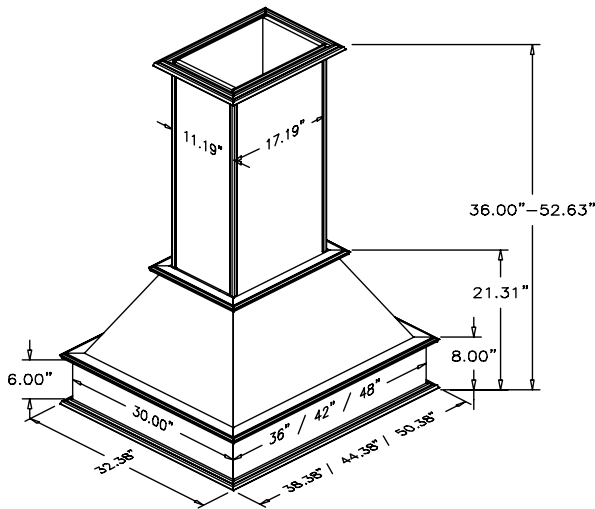

Island Range Hood Straight/Arched Front

- Utilizes the same great features as our Signature Wall Mount Hood
- Featuring our uniquely designed mounting system with hanging hardware included
- Includes a silver metallic powdercoated liner that accommodates all Broan ventilation offered by Omega National Products
- Raised panel valances on both long sides of arched model
- Trimmable chimney fits up to 10' ceilings (chimney included)

Island Wood Range Hood - Straight

36" Wide - Straight	Specie	Sug. Retail Price Each
RI2136CUF1	Cherry	$ 2,360.65
RI2136HUF1	Hickory	$ 2,316.36
RI2136MUF1	Maple	$ 2,459.43
RI2136OUF1	Red Oak	$ 2,033.63
RI2136QUF1	Alder	$ 2,265.27
		Sug. Retail Price Each
42" Wide - Straight		
RI2142CUF1	Cherry	$ 2,561.62
RI2142HUF1	Hickory	$ 2,316.36
RI2142MUF1	Maple	$ 2,459.43
RI2142OUF1	Red Oak	$ 2,207.36
RI2142QUF1	Alder	$ 2,411.74
		Sug. Retail Price Each
48" Wide - Straight		
RI2148CUF1	Cherry	$ 2,639.97
RI2148HUF1	Hickory	$ 2,360.65
RI2148MUF1	Maple	$ 2,517.34
RI2148OUF1	Red Oak	$ 2,248.23
RI2148QUF1	Alder	$ 2,520.75

Island Wood Range Hood - Arched

36" Wide - Arched	Specie	Sug. Retail Price Each
RI2636CUF1	Cherry	$ 3,195.22
RI2636HUF1	Hickory	$ 2,949.96
RI2636MUF1	Maple	$ 3,048.74
RI2636OUF1	Red Oak	$ 2,769.42
RI2636QUF1	Alder	$ 2,864.80
		Sug. Retail Price Each
42" Wide - Arched		
RI2642CUF1	Cherry	$ 3,389.38
RI2642HUF1	Hickory	$ 3,133.90
RI2642MUF1	Maple	$ 3,225.88
RI2642OUF1	Red Oak	$ 2,871.61
RI2642QUF1	Alder	$ 3,263.35
		Sug. Retail Price Each
48" Wide - Arched		
RI2648CUF1	Cherry	$ 3,403.01
RI2648HUF1	Hickory	$ 3,242.91
RI2648MUF1	Maple	$ 3,355.32
RI2648OUF1	Red Oak	$ 3,021.49
RI2648QUF1	Alder	$ 3,399.60