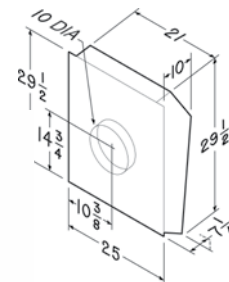

90359DUC1 INTERIOR DUCTWORK KIT

- Kits for ducting range hood exhaust back into the kitchen
- Complete with charcoal filter

BROAN Ventilation Power Modules

PART #	DESCRIPTION	COLOR	SUG. RETAIL PRICE EACH
RHVBB30SS	500 CFM Internal	Stainless Steel	$ 1,013.99
RHVBH2	Blower Housing Only	Stainless Steel	$ 922.71
RHVBHLB11*	1100 CFM In-Line Blower	-	$ 1,602.83
RHVB336*	1500 CFM Exterior Mount	-	$ 1,851.09
90359DUC1	Interior Ductwork Kit for RHVBB30SS	-	$ 159.51
903720002	Replacement Charcoal Filter for RHVBB30SS	-	$ 104.60

Accessories for RHVBHLB11

RHVACC414	8" - 10" Expander	Ducting	$ 97.80
RHVACC634	3-1/4" x 10" Roof Cap	Paintable	$ 100.57

* Requires hood housing RHVBH2