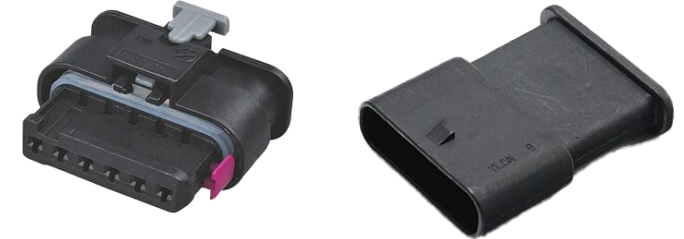

ACK7061A-0.7-21	ACK7061A-0.7-11
31403-6100	-
GM/Ford/Mazda/Volvo/Kia	

ACK7061-1.0-21	ACK7061W-1.0-11
872-861-501	-
Benz/Smart	

ACK7061Y-1.0-21	ACK7061W-1.0-11
1-1718646-1	-
Bmw/Mercedes-Benz/Jeep/Opel/Smart